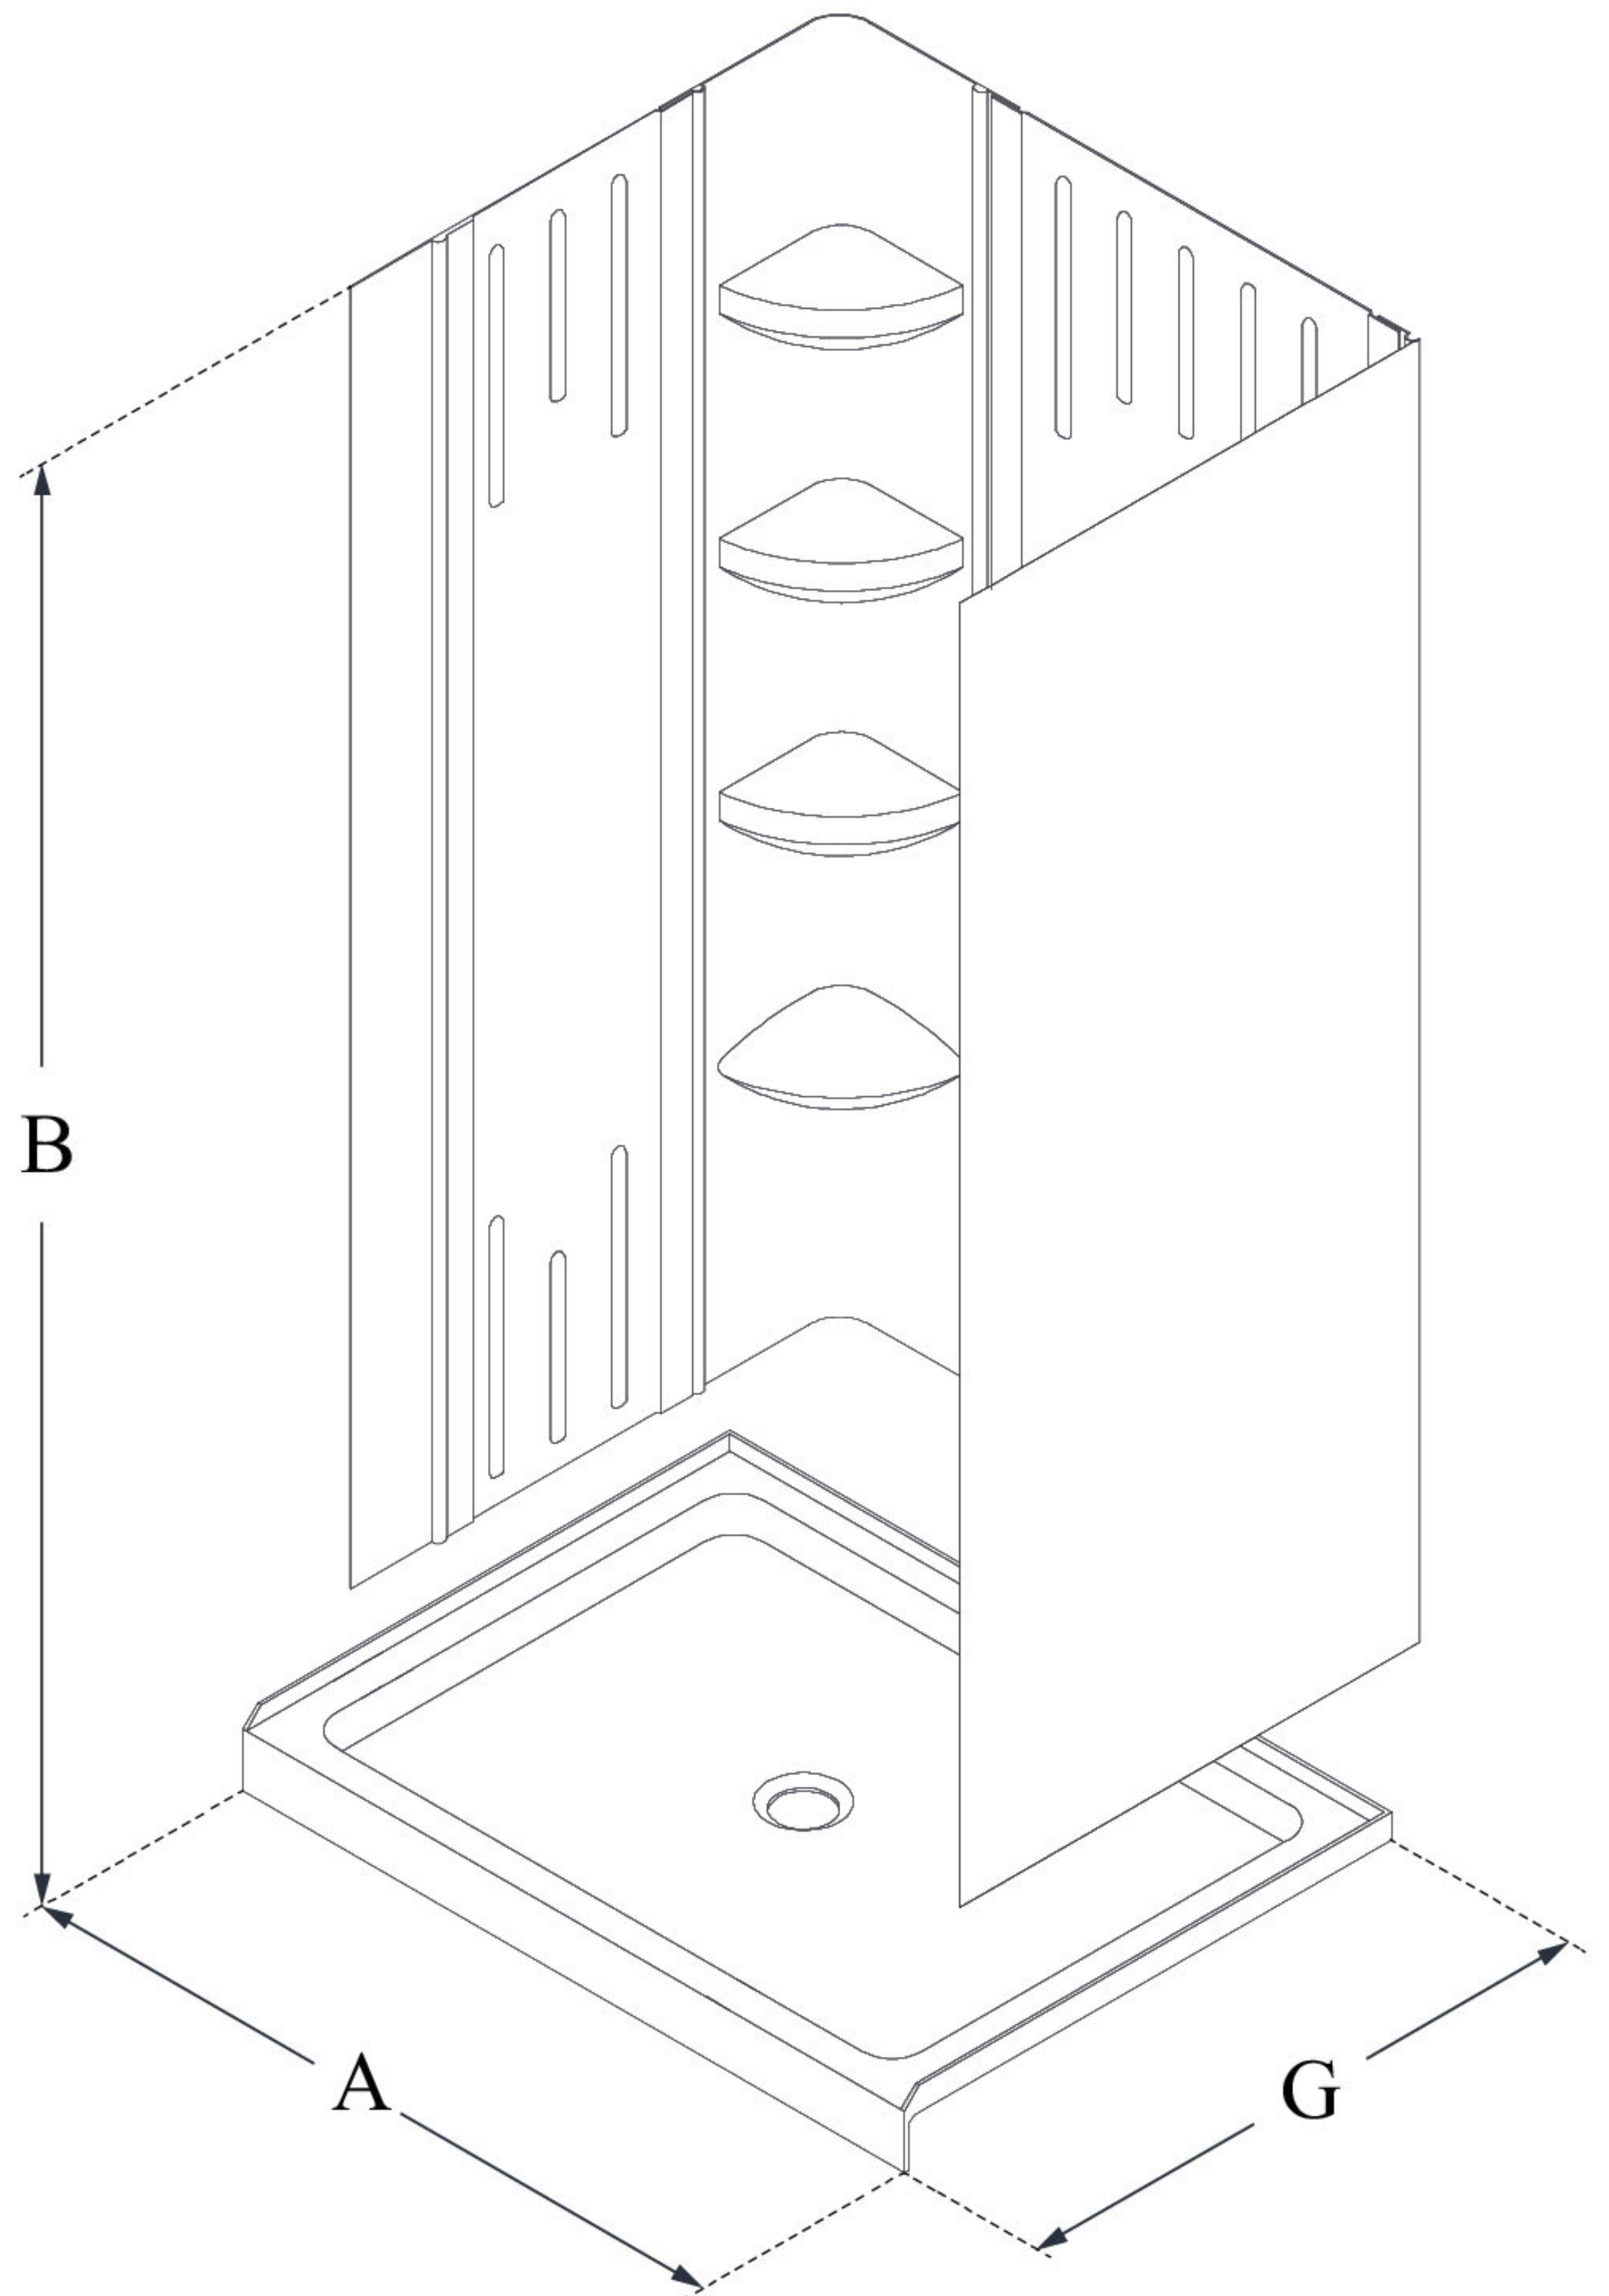

## QWALL-3

DreamLine 36 in. D x 60 in. W x 75 5/8 in. H SlimLine Single Threshold Shower Base and QWALL-3 Acrylic Backwall Kit

### KIT CONTENTS:

- SHOWER BASE
- QWALL BACKWALLS

### CONFIGURATION DIMENSIONS:

**A: 60"**  
KIT WIDTH

**B: 75 5/8"**  
KIT HEIGHT

**G: 36"**  
KIT DEPTH

### AVAILABLE DRAIN LOCATIONS:

- CENTER
- LEFT
- RIGHT

For precise drain location, please refer to the included base technical drawing

DreamLine reserves the right to update or modify the hardware or materials pictured without prior notice for the purpose of product improvement and customer satisfaction.