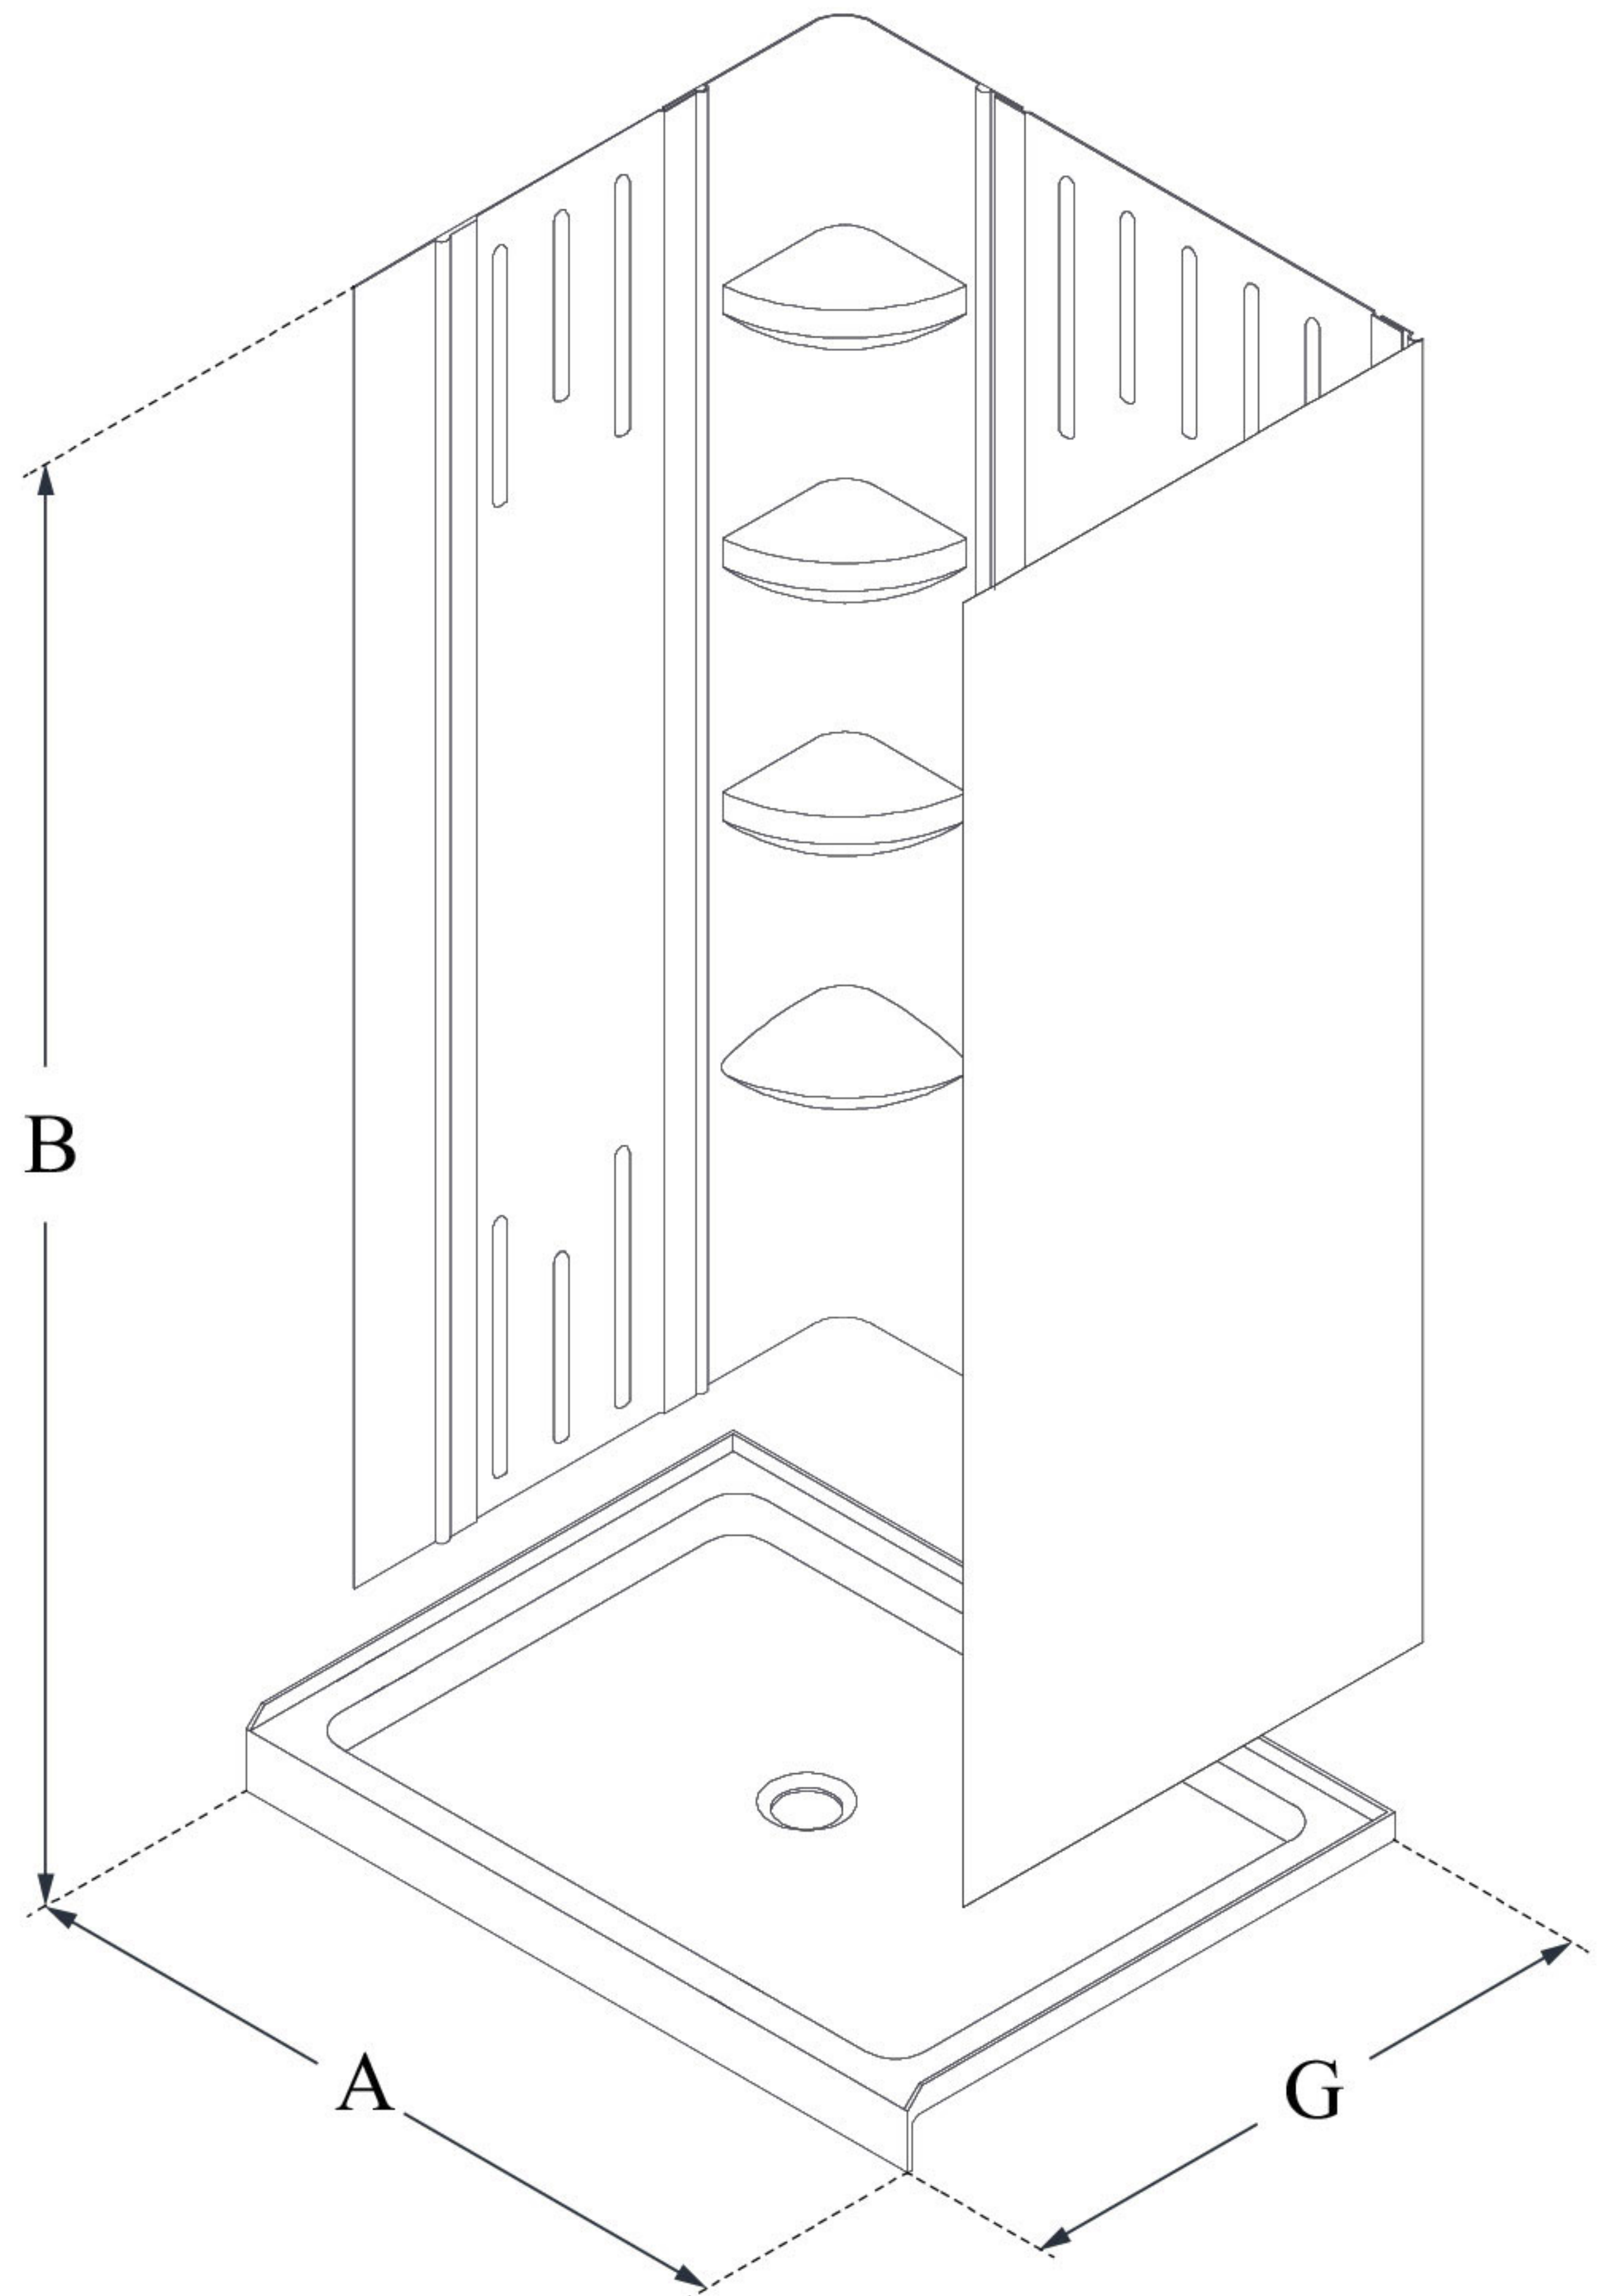

MODEL INFORMATION

DL-6147

QWALL-3

DreamLine 34 in. D x 60 in. W x 75 5/8 in. H SlimLine Single Threshold Shower Base and QWALL-3 Acrylic Backwall Kit

KIT CONTENTS:

- SHOWER BASE
- QWALL BACKWALLS

CONFIGURATION DIMENSIONS:

A: 60"
KIT WIDTH

B: 75 5/8"
KIT HEIGHT

G: 34"
KIT DEPTH

AVAILABLE DRAIN LOCATIONS:

- CENTER
- LEFT
- RIGHT

For precise drain location, please refer to the included base technical drawing

DreamLine reserves the right to update or modify the hardware or materials pictured without prior notice for the purpose of product improvement and customer satisfaction.