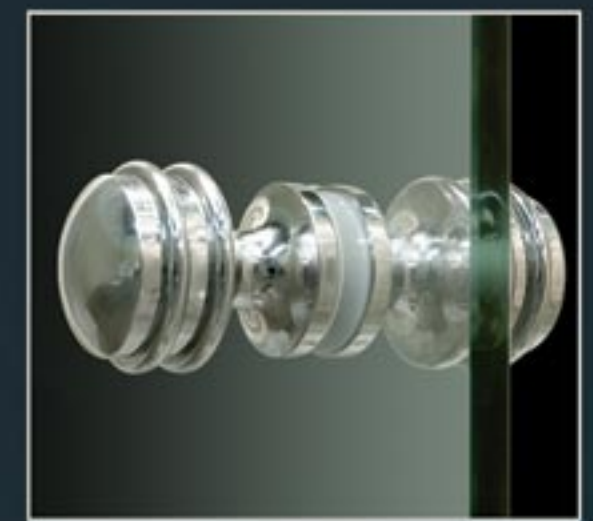

ALLURE SHOWER DOOR

The full range of DreamLine™ Allure shower doors offers shower door solutions for openings from 30"-67". Each of the Allure doors is made of thick 3/8" tempered clear glass. The unique designed aluminum wall profiles and adjustable pivot hardware allows each door to be adjusted by up to 7", accommodating a variety of openings and small variations in side walls. Doors from 30"-43" are comprised of a small side stationary glass and main door. Doors from 43"-55" are comprised of a small side stationary glass, main door and a 12" stationary side panel with two integrated glass shelves. Larger doors from 54"-67" are also combined from a small side stationary glass, main door and a 24" stationary side panel with two integrated glass shelves. All Allure doors are reversible for right or left installation. Optional Acrylic/ABS shower back wall kits and single threshold DreamLine™ Acrylic/ABS shower trays are also available in a variety of sizes to complete your project.

ALLURE

- 3/8" tempered safety clear glass
- Reversible for "Right" or "Left" hand installation
- Unique adjustable pivot door hardware
- Up to 7" width total adjustment on all doors (1" for out-of-plumb and additional 6" in pivot hardware)
- Additional stationary side glass panel with 2 shelves required for doors larger than 43"
- Anodized aluminum profiles
- Visible fixtures in chrome finish (profiles and pivot hardware)
- Optional single threshold fiberglass reinforced Acrylic/ABS trays
- Optional Acrylic/ABS back wall kits

Glass Adjustable in Pivot Hardware

Optional Shower Tray

Adjustable Anodized Aluminum Wall Profiles

Door Handle

Model Number	Width Range
SHDR-4230728-01	30" - 37"
SHDR-4236728-01	36" - 43"

Model Number	Width Range
SHDR-4242728-01	42" - 49"
SHDR-4248728-01	48" - 55"