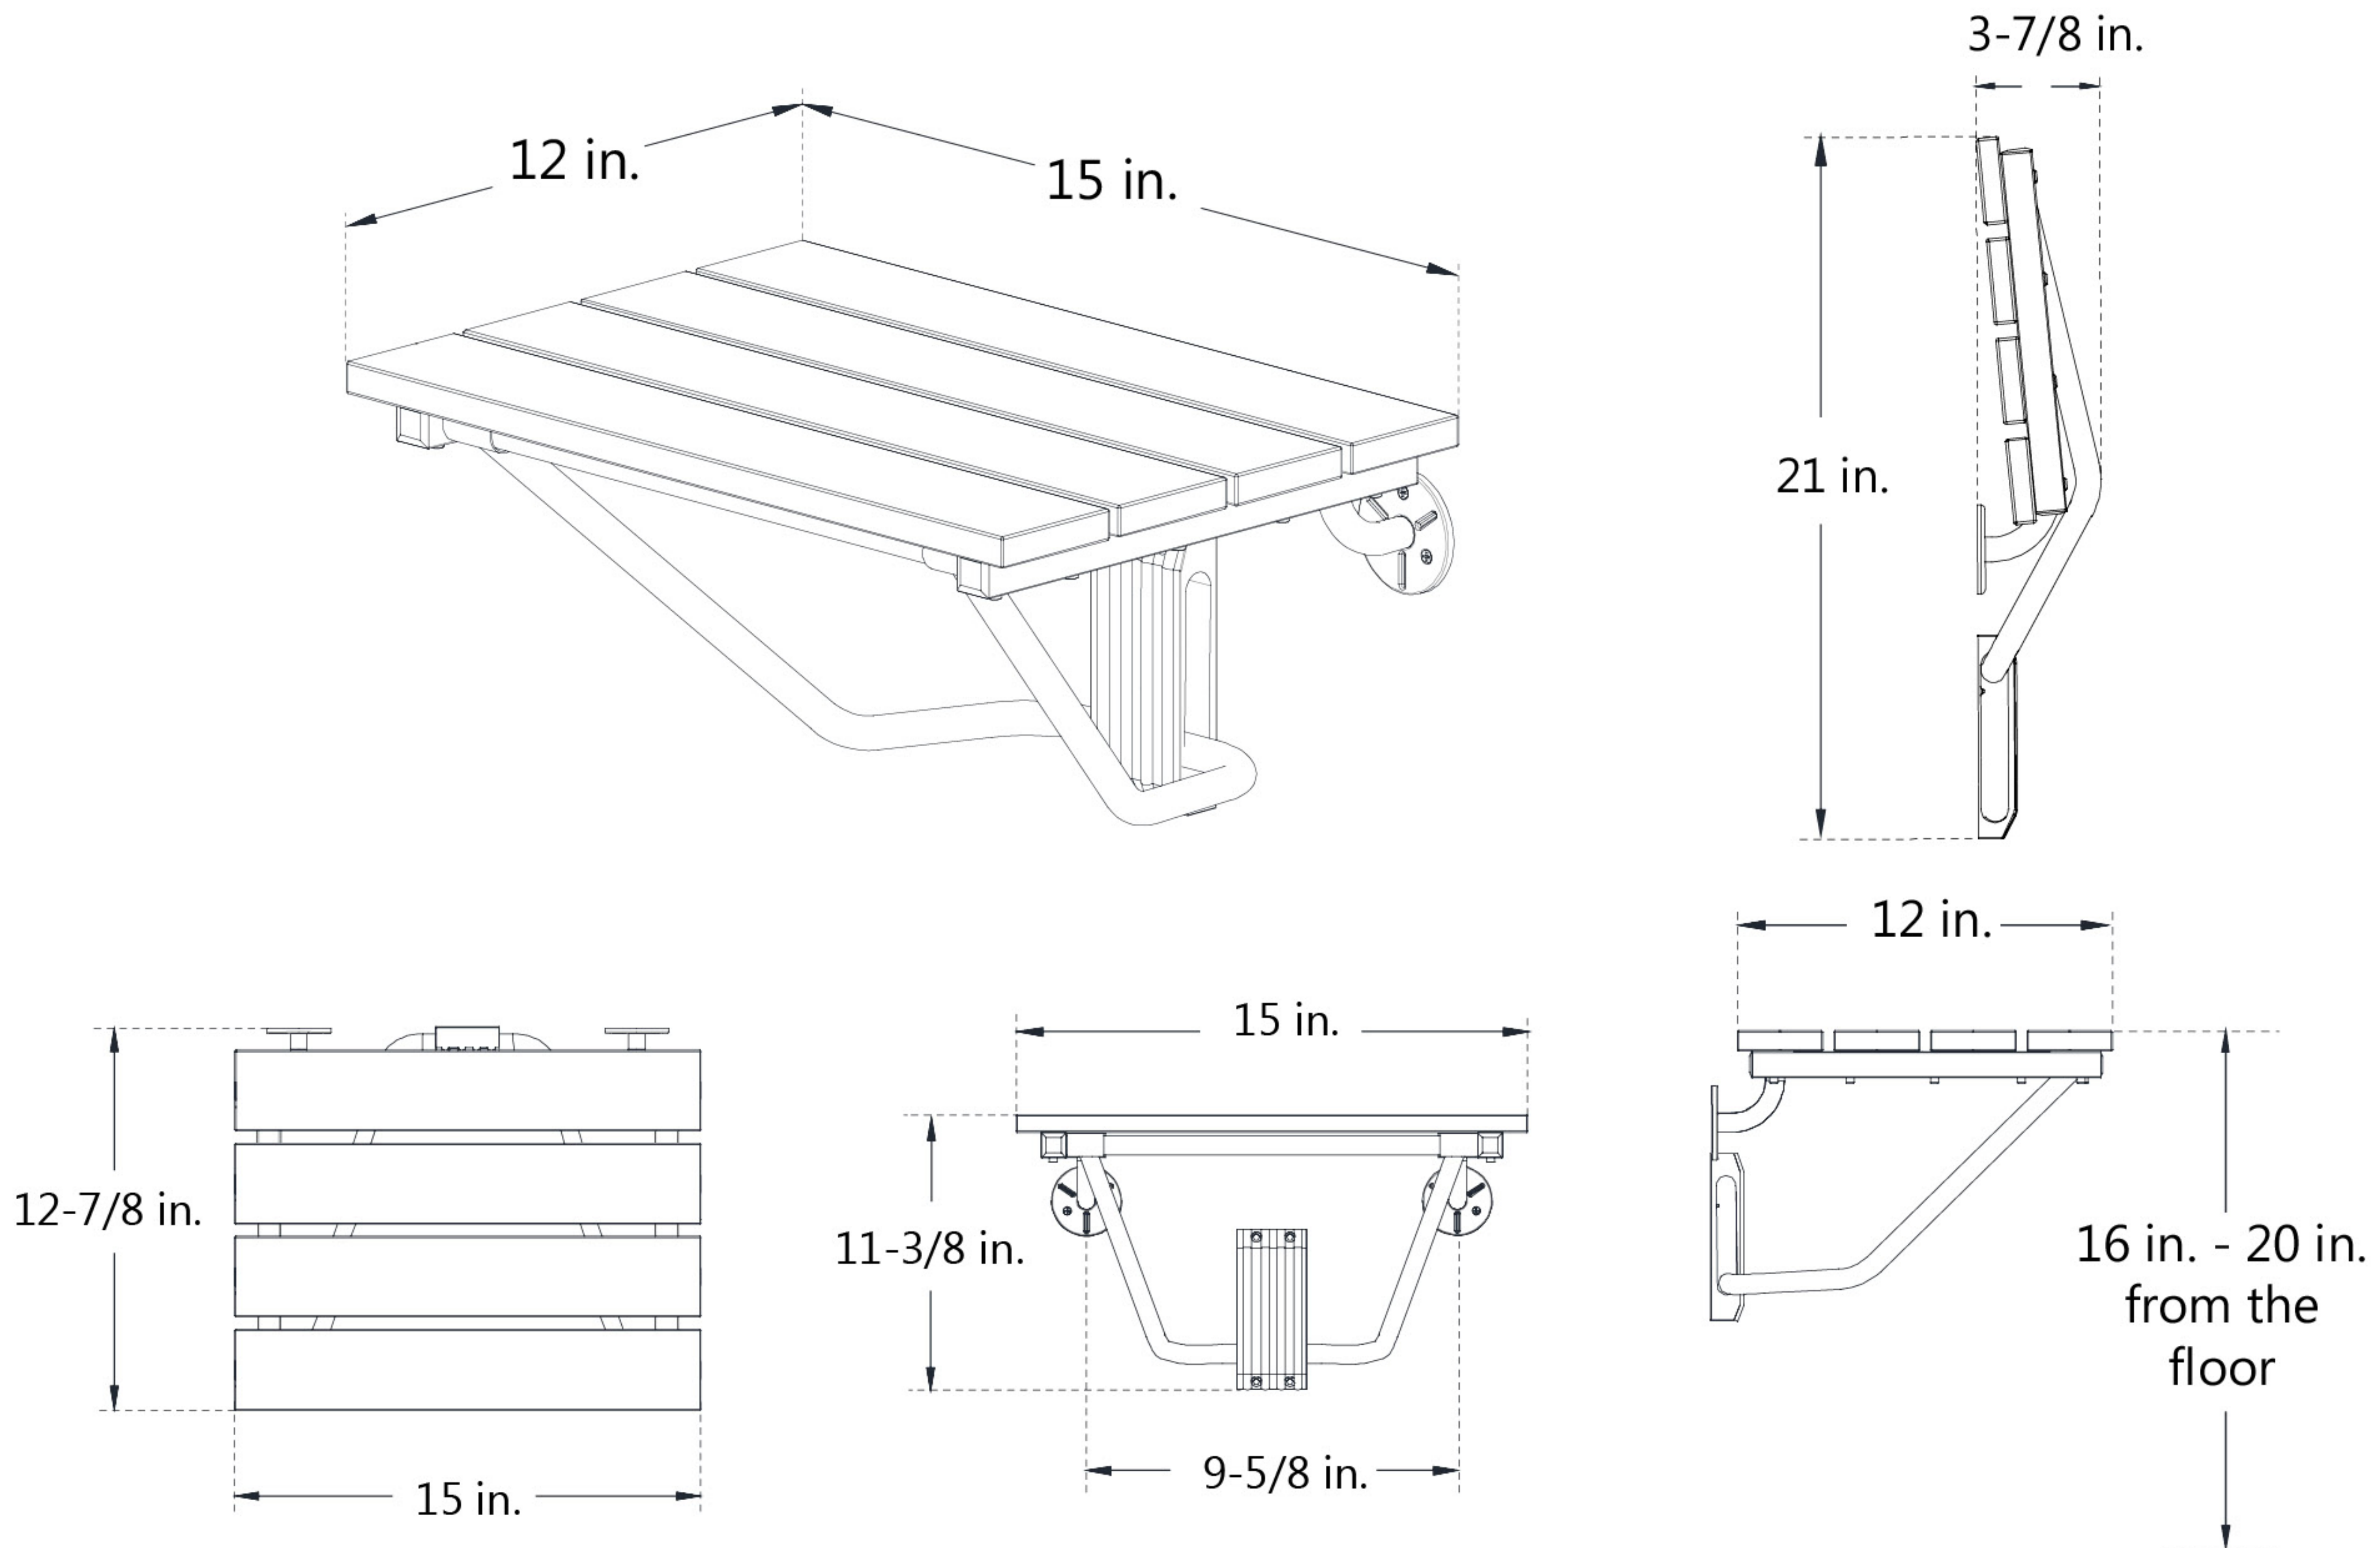

MODEL INFORMATION

SHST-01-TK

TEAK SHOWER SEAT

Natural Teak Folding Shower Seat

DreamLine reserves the right to update or modify the hardware or materials pictured without prior notice for the purpose of product improvement and customer satisfaction.