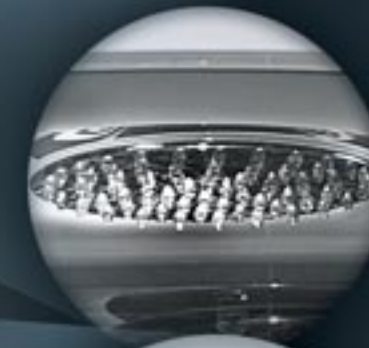

DreamLine™

Bathroom of Your Dreams™

JETTED & STEAM SHOWERS

Designed to be installed against tiled walls, the structure of the MAJESTIC starts with a fiberglass reinforced black acrylic tray. Unlike most steam cabins which require non-standard drain plumbing, the MAJESTIC tray is ready for a standard drain and allows for the entire unit to be either installed in the left or right tiled corner. The front and side glass walls of the MAJESTIC are made of 5/16" tempered clear glass with the exclusive DreamLine ClearGlass™ coating for easy glass maintenance. A shower panel extends across the black tempered glass roof and down the tiled back wall of the installed MAJESTIC enclosure. The integrated steam control allows for full steam adjustment and provides access to lights, FM radio and MP3 sound functions. Built-in water management system consists of a high performance thermostatic valve to maintain a set water temperature and three individual water diverters to control the top shower, jets and hand-held water functions. Used for a simple shower, jetted massage or steam bath, the MAJESTIC truly lives up to its name.

NIAGARA

39 3/8" x 39 3/8" x 90 1/2"

Exterior Trim
Finish Options

Individually
Controlled
Hand Shower

Integrated Seat

Jetted
Foot Massager

Rain Shower

Optional
Steam System