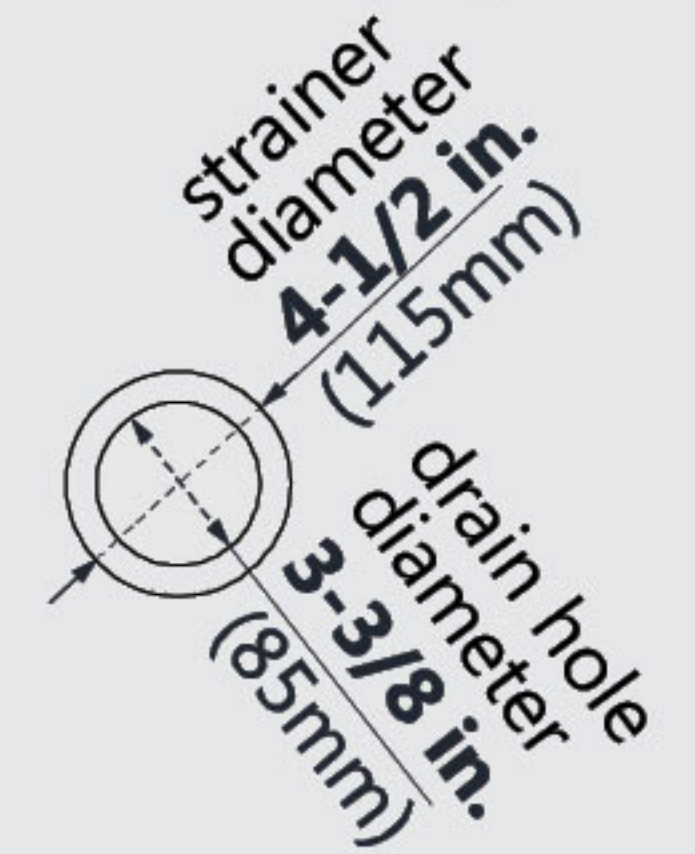

MODEL INFORMATION

DLT-1132602

SLIMLINE SHOWERBASE

SINGLE THRESHOLD

RIGHT DRAIN

Drain Hole Specs

DreamLine reserves the right to update or modify the hardware or materials pictured without prior notice for the purpose of product improvement and customer satisfaction.