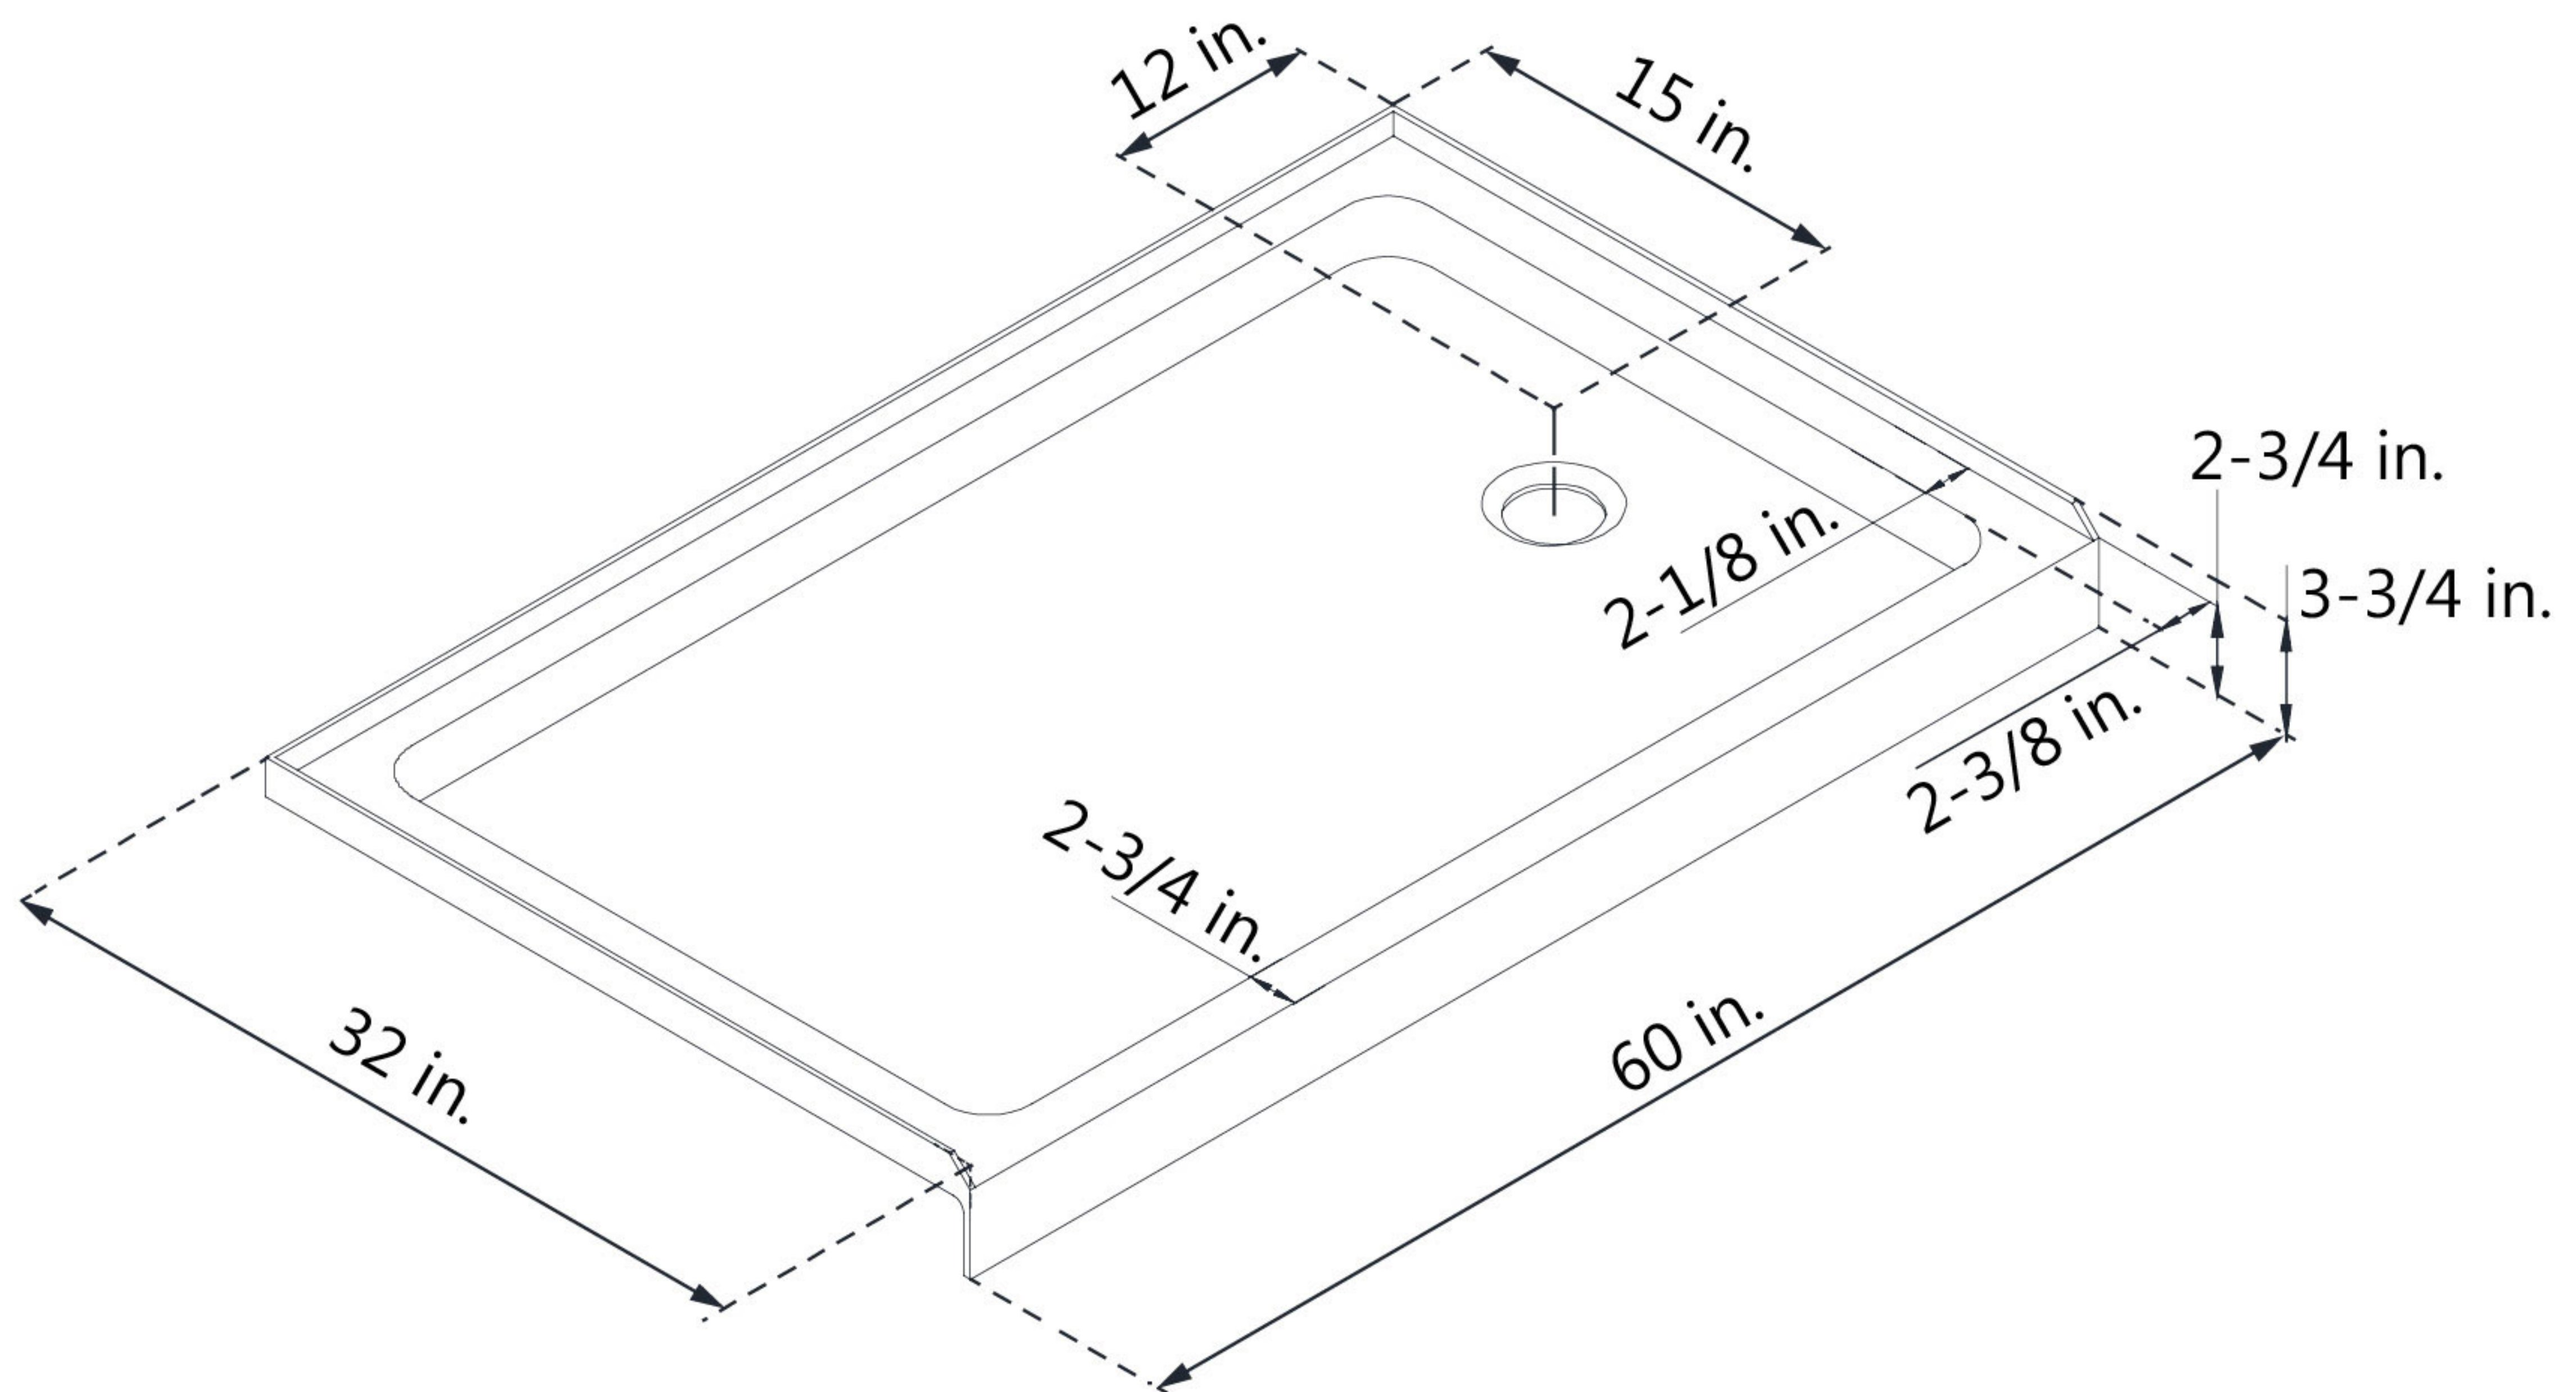

MODEL INFORMATION

DLT-1132602

SLIMLINE SHOWERBASE

SINGLE THRESHOLD

RIGHT DRAIN

Drain Hole Specs

DreamLine reserves the right to update or modify the hardware or materials pictured without prior notice for the purpose of product improvement and customer satisfaction.