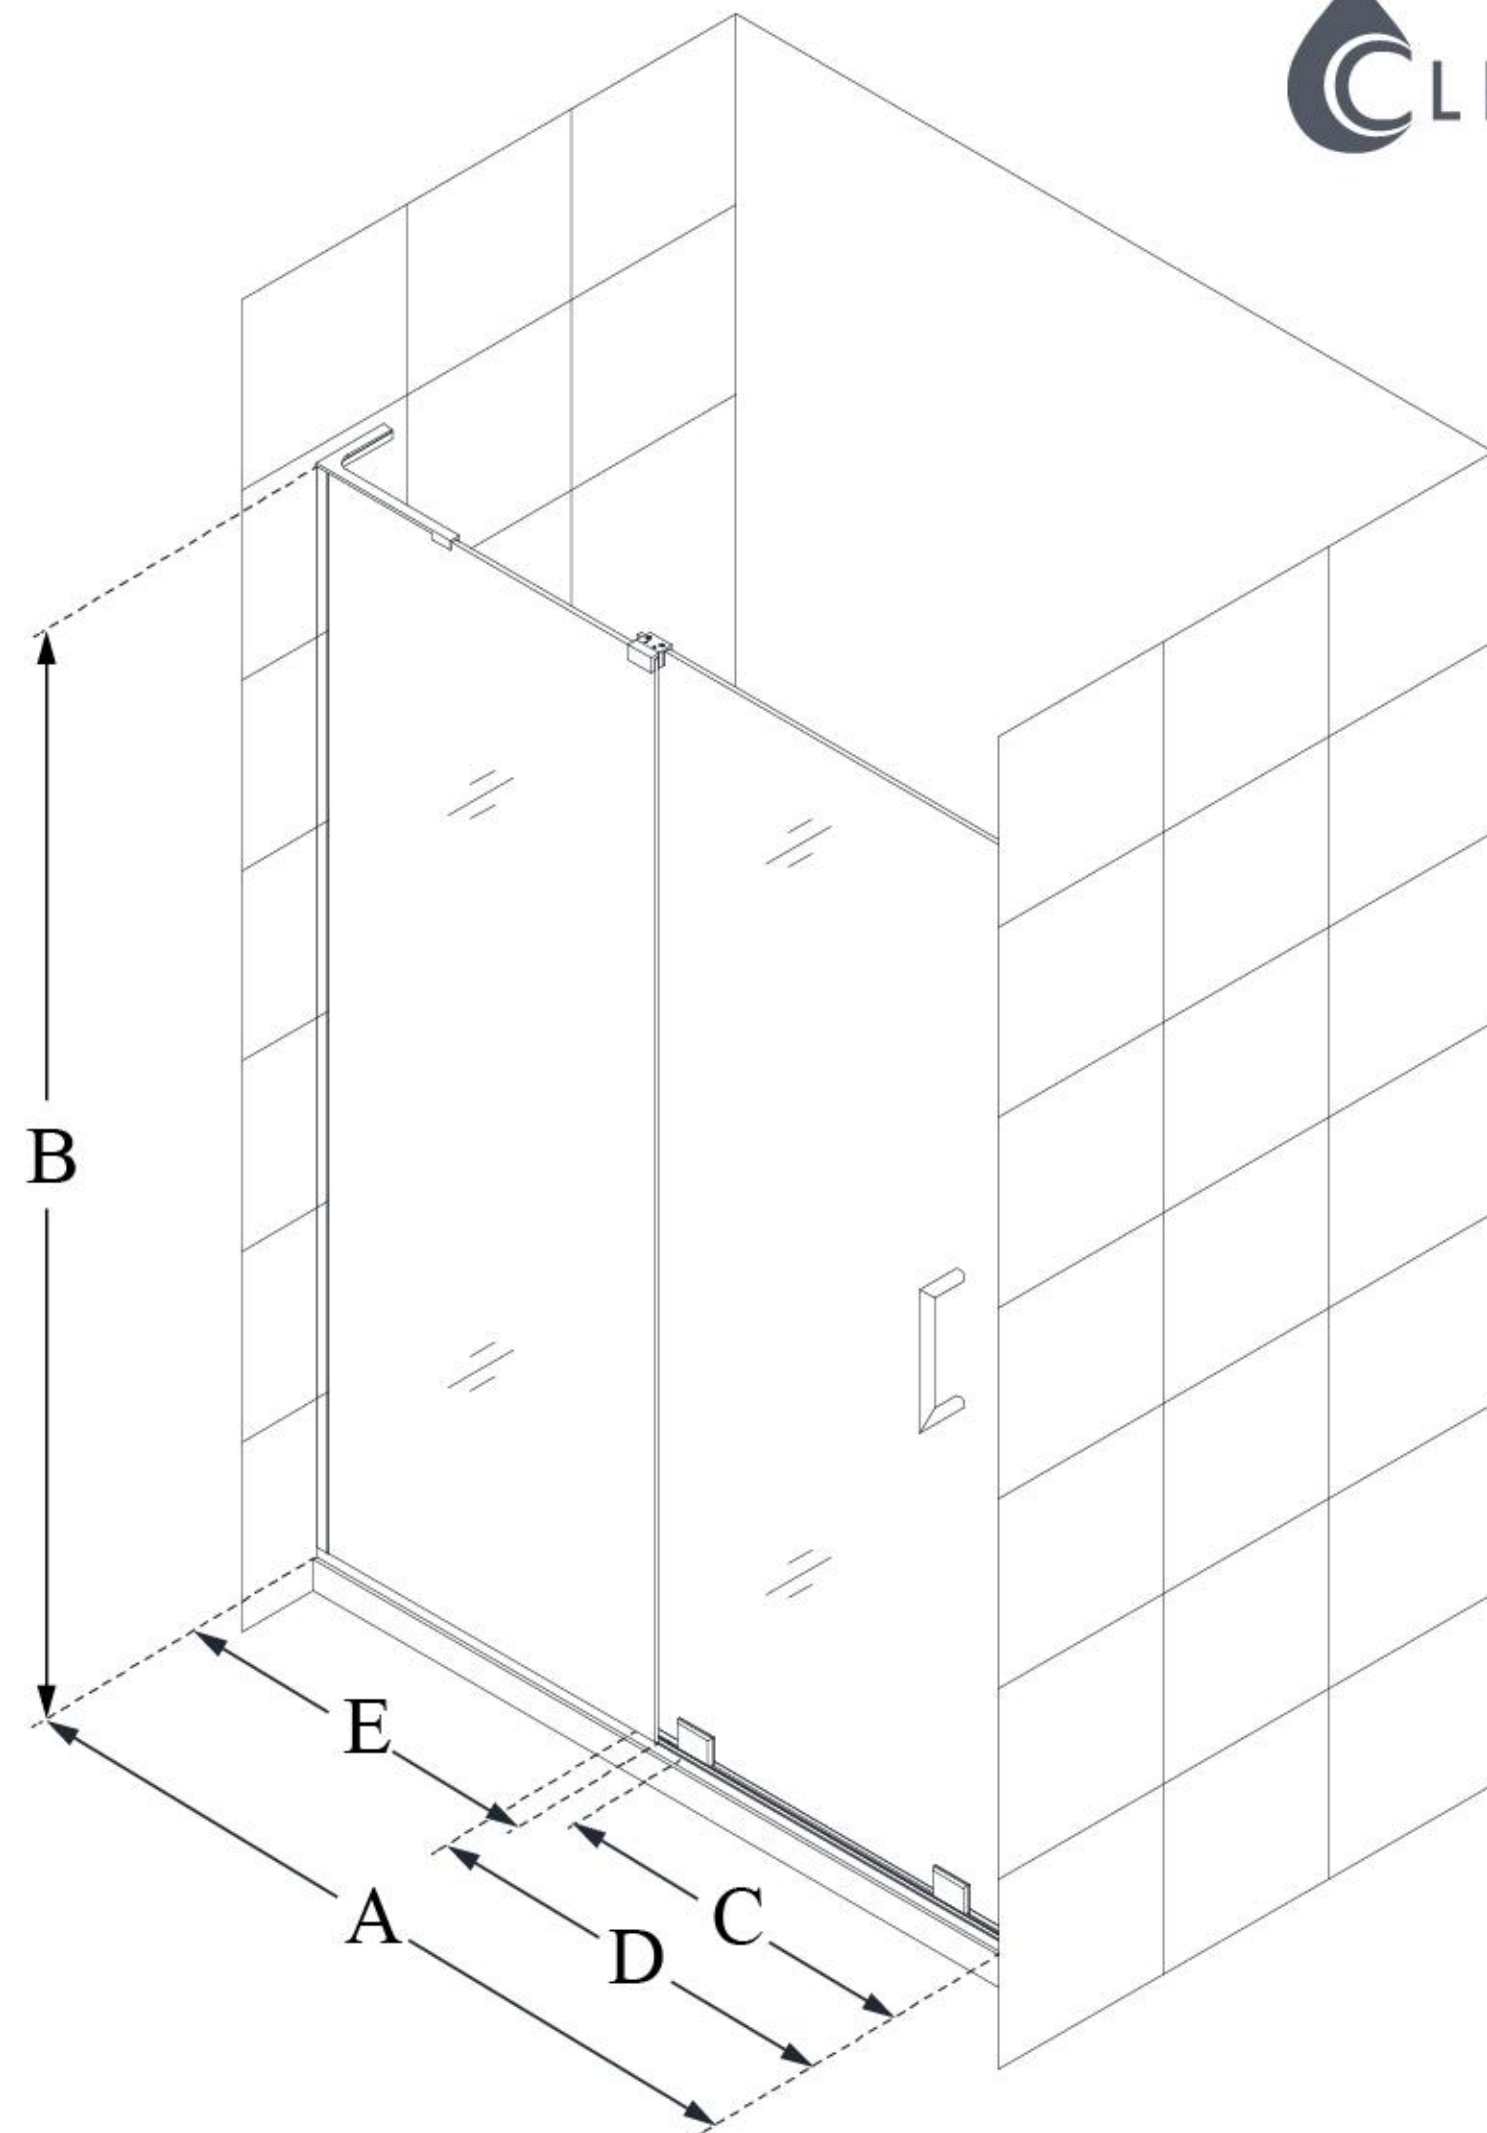

DreamLine Mirage-X 50-54 in. W x 71 in. H Frameless Sliding Shower Door

MODEL NUMBER
SHDR-1954723

CONFIGURATION DIMENSIONS:

A: MODEL WIDTH
50 - 54 in.

B: MODEL HEIGHT
71 in.

C: ACCESS WIDTH
18 3/4 - 22 3/4 in.

D: DOOR WIDTH
29 1/4 in.

E: INLINE PANEL WIDTH
26 7/16 in.

CUSTOMIZATION:
Yes

**MINIMUM THRESHOLD
REQUIRED**

1 3/8 in.

DRILLING REQUIRED

Yes

STUDS REQUIRED