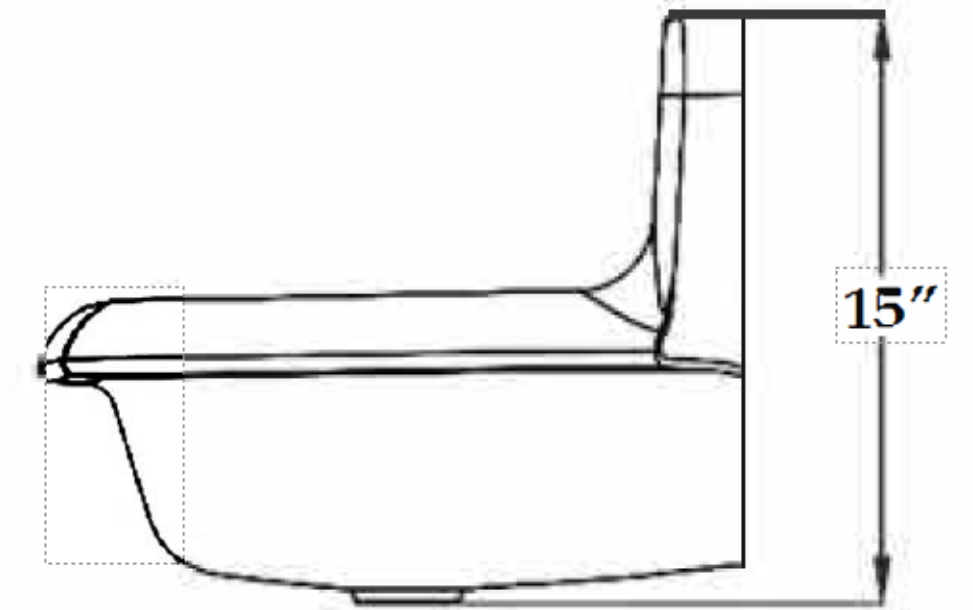

Porcelain Wall-Mount Utility Sink

36" W x 17-1/2"D x 15"H

FRONT VIEW

TOP VIEW

SIDE VIEW