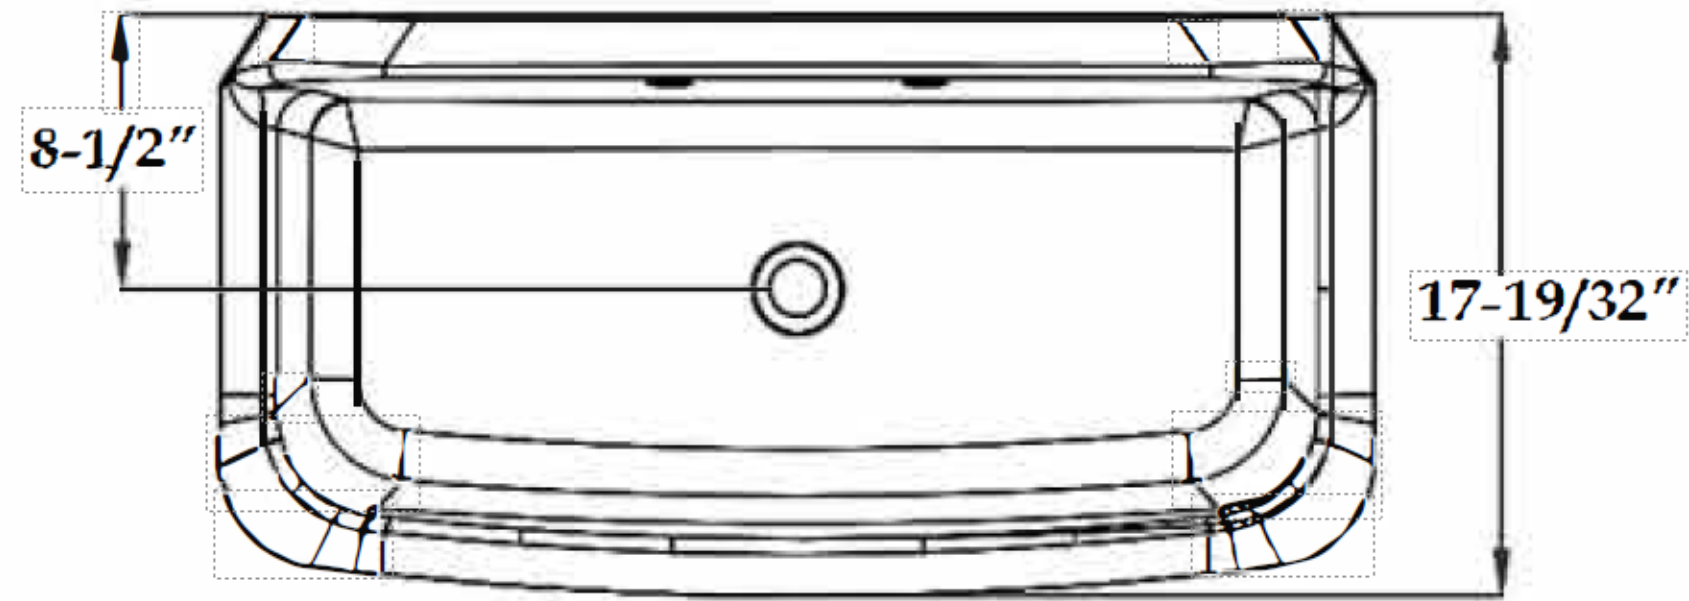

Porcelain Wall-Mount Utility Sink

36" W x 17-1/2"D x 15"H

FRONT VIEW

TOP VIEW

SIDE VIEW