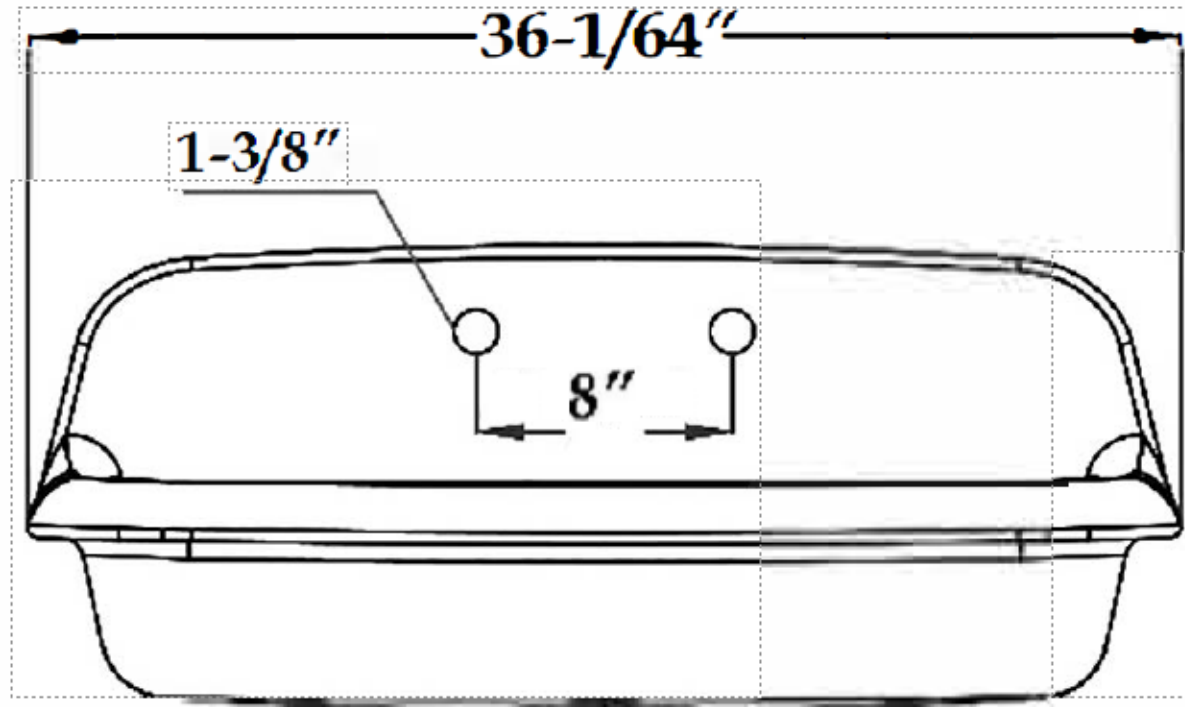

Porcelain Wall-Mount Utility Sink

36" W x 17-1/2"D x 15"H

FRONT VIEW

TOP VIEW

SIDE VIEW