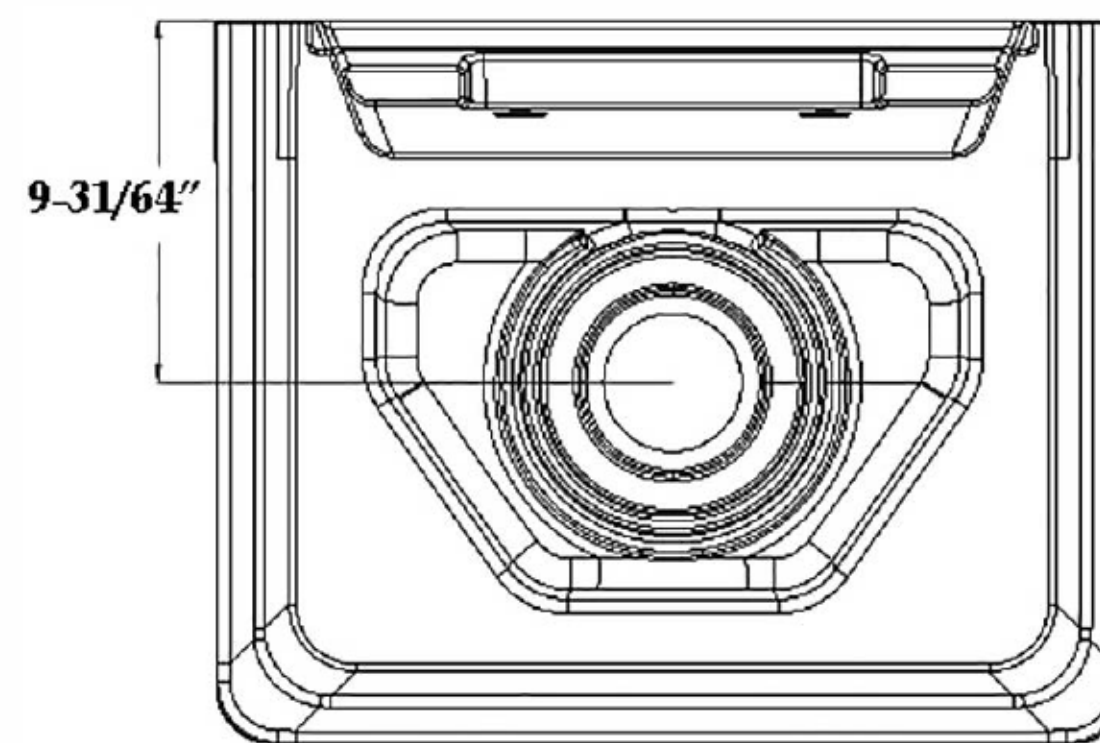

# Porcelain Wall-Mount Utility Sink

24" W x 18-1/2" D x 19" H

TOP VIEW

FRONT VIEW

SIDE VIEW