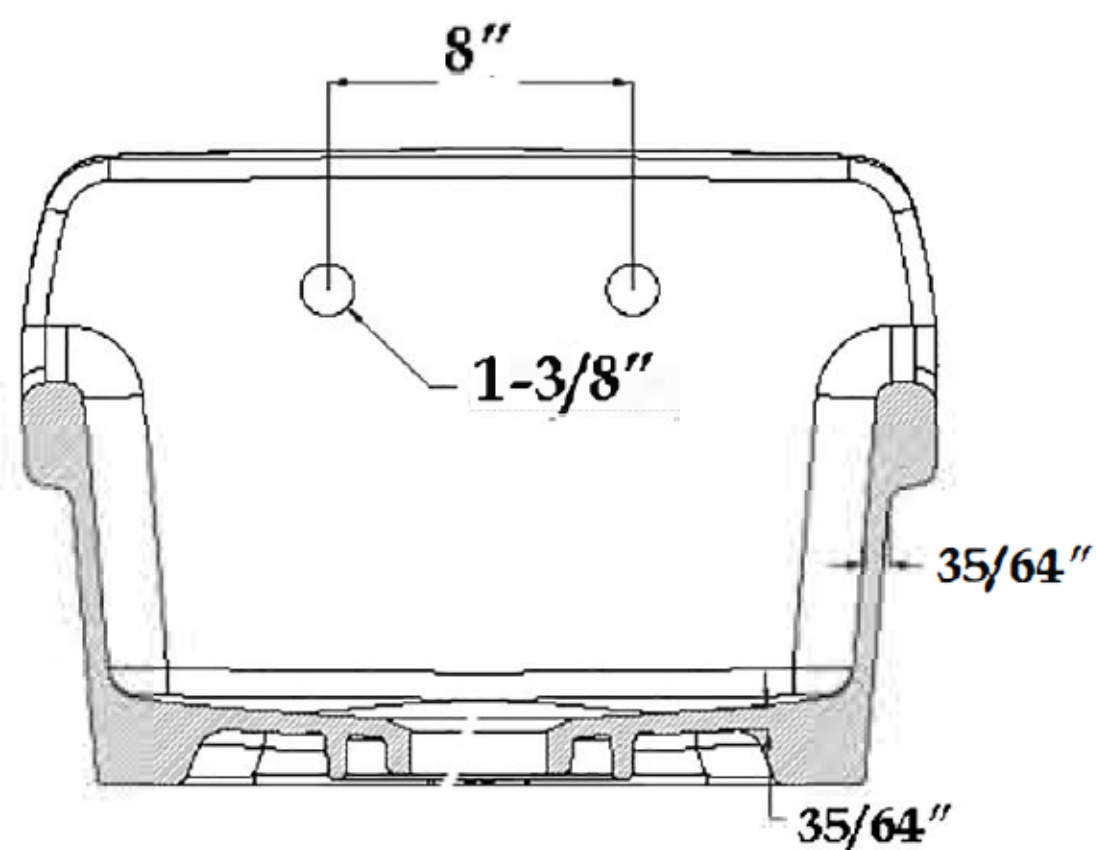

# Porcelain Wall-Mount Utility Sink

24" W x 18-1/2" D x 19" H

TOP VIEW

FRONT VIEW

SIDE VIEW