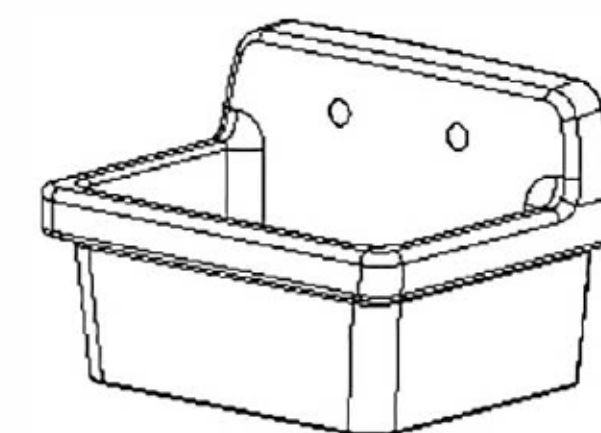

# Porcelain Wall-Mount Utility Sink

24" W x 18-1/2" D x 19" H

TOP VIEW

FRONT VIEW

SIDE VIEW