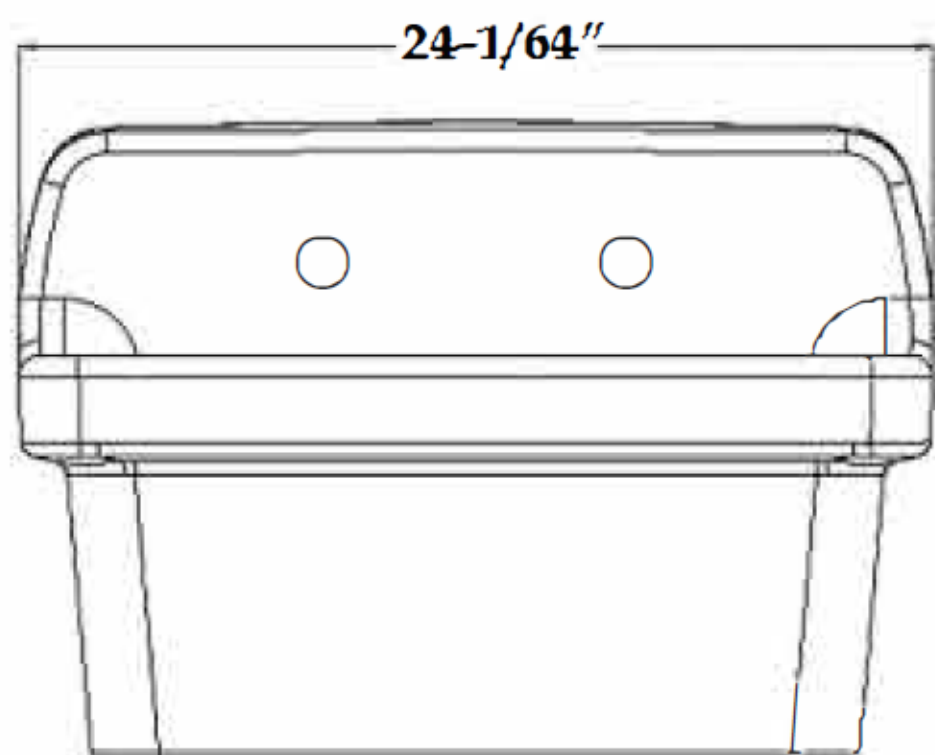

# Porcelain Wall-Mount Utility Sink

24" W x 18-1/2" D x 19" H

TOP VIEW

FRONT VIEW

SIDE VIEW