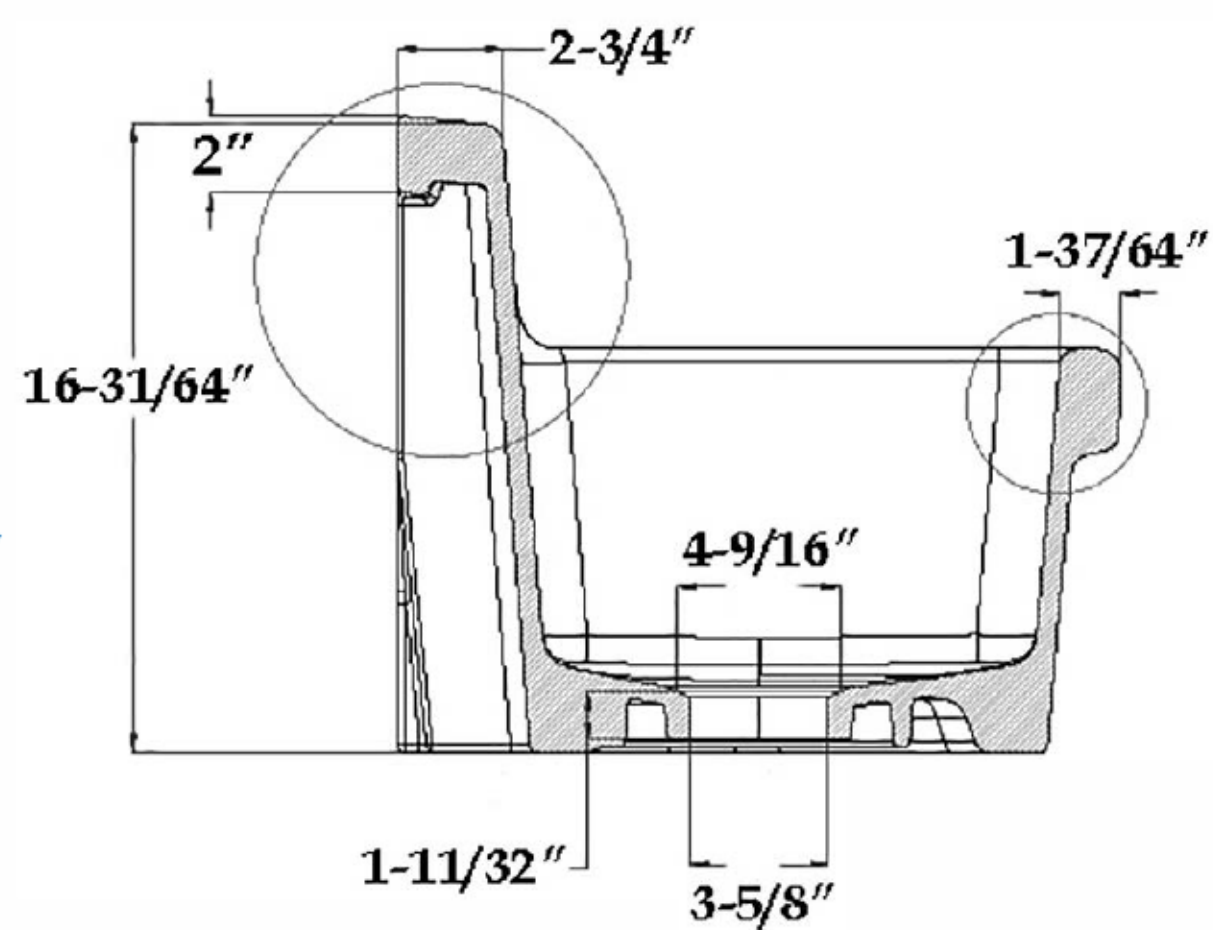

# Porcelain Wall-Mount Utility Sink

24" W x 18-1/2" D x 19" H

TOP VIEW

FRONT VIEW

SIDE VIEW