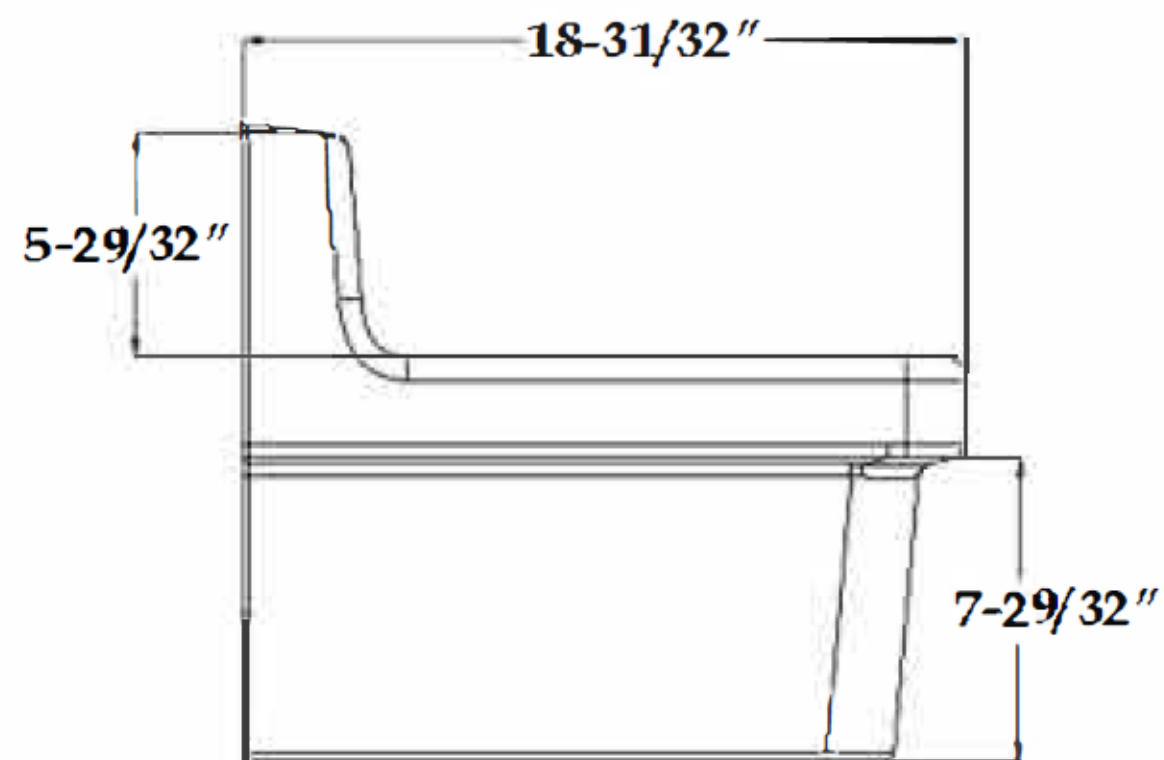

# Porcelain Wall-Mount Utility Sink

24" W x 18-1/2" D x 19" H

TOP VIEW

FRONT VIEW

SIDE VIEW