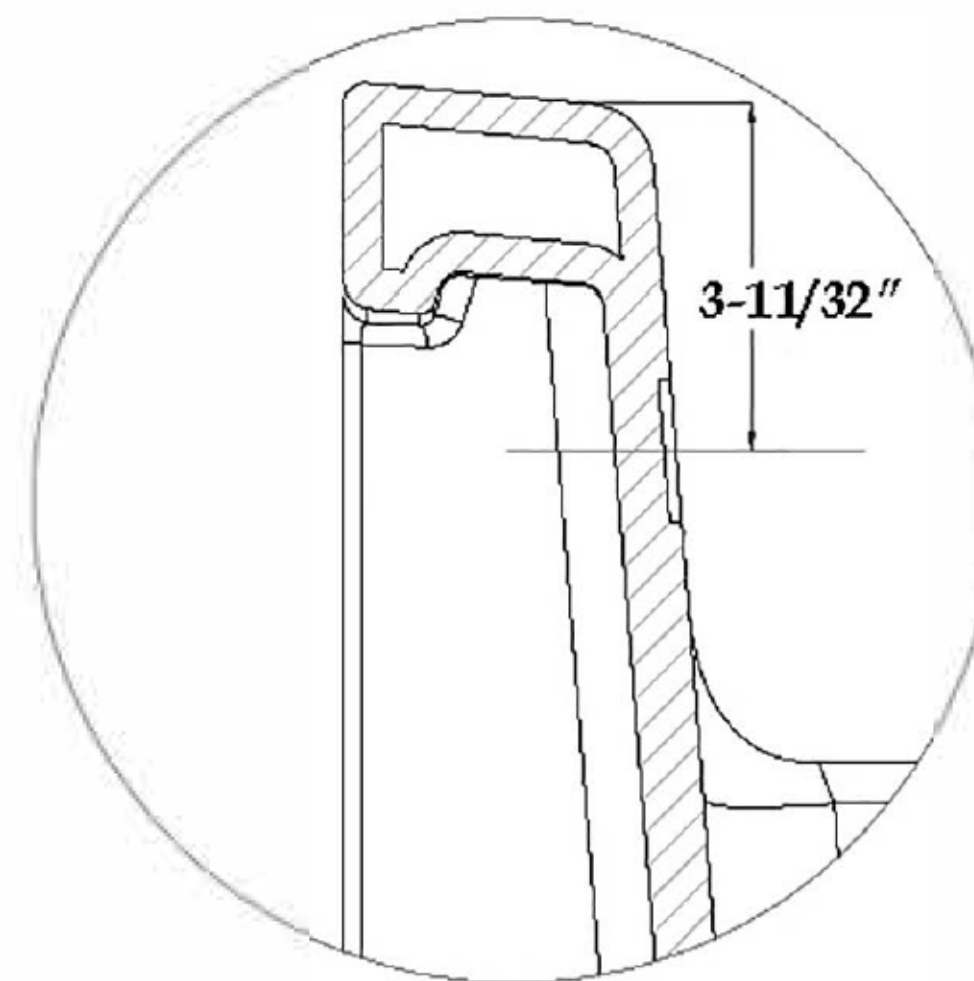

# Porcelain Wall-Mount Utility Sink

24" W x 18-1/2" D x 19" H

TOP VIEW

FRONT VIEW

SIDE VIEW