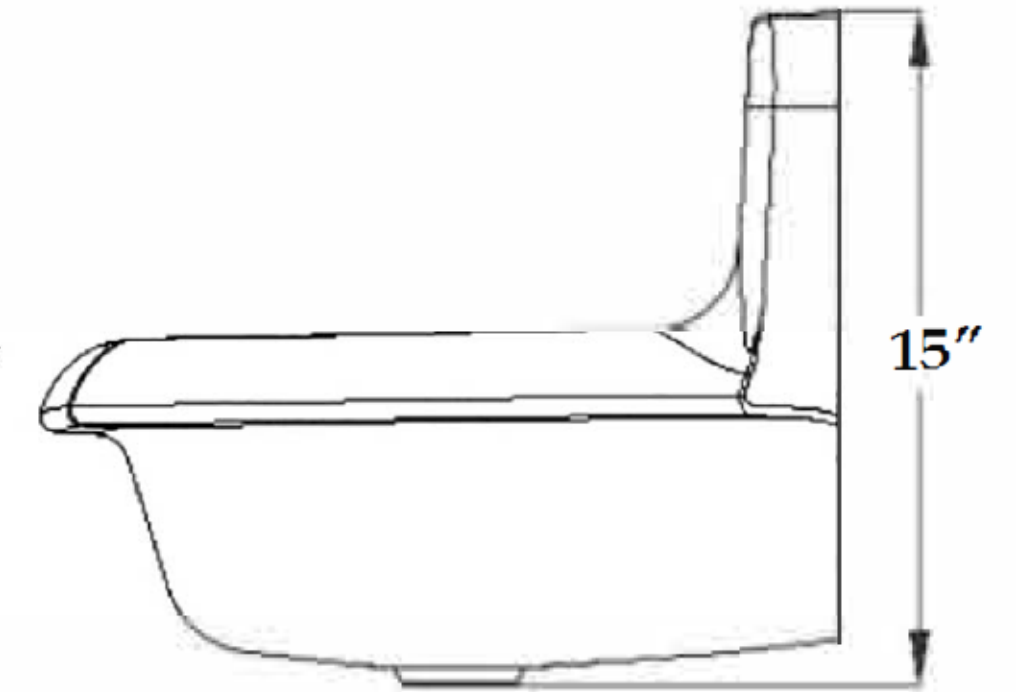

Porcelain Wall-Mount Utility Sink

24" W x 17-3/8" D x 15" H

FRONT VIEW

TOP VIEW

SIDE VIEW