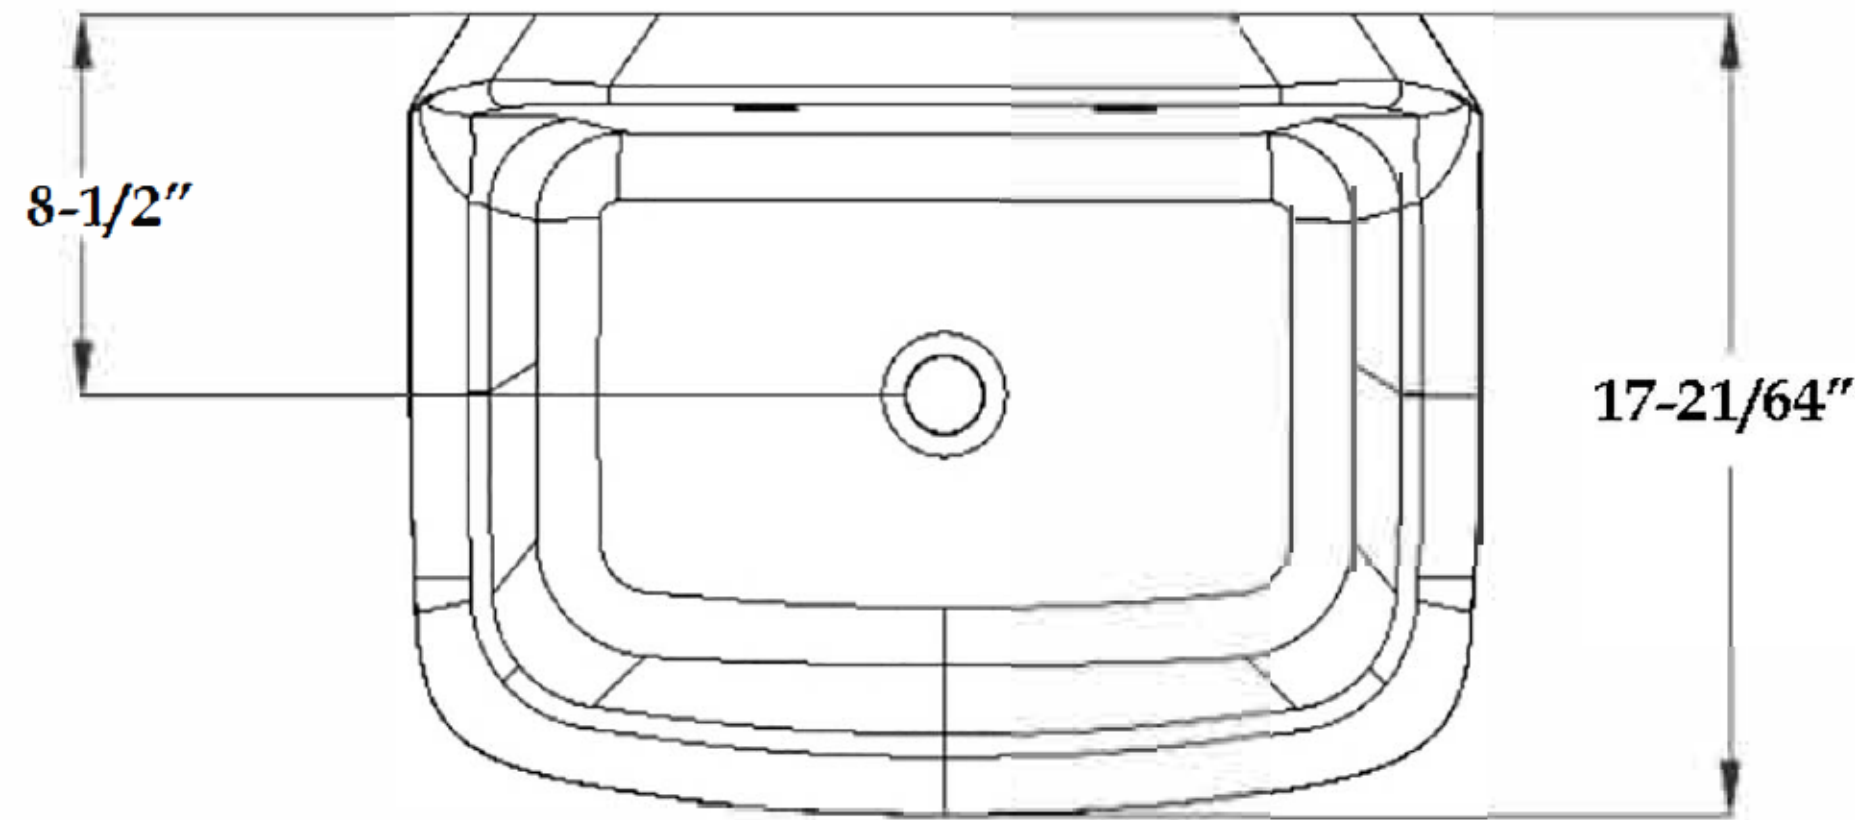

Porcelain Wall-Mount Utility Sink

24" W x 17-3/8" D x 15" H

FRONT VIEW

TOP VIEW

SIDE VIEW