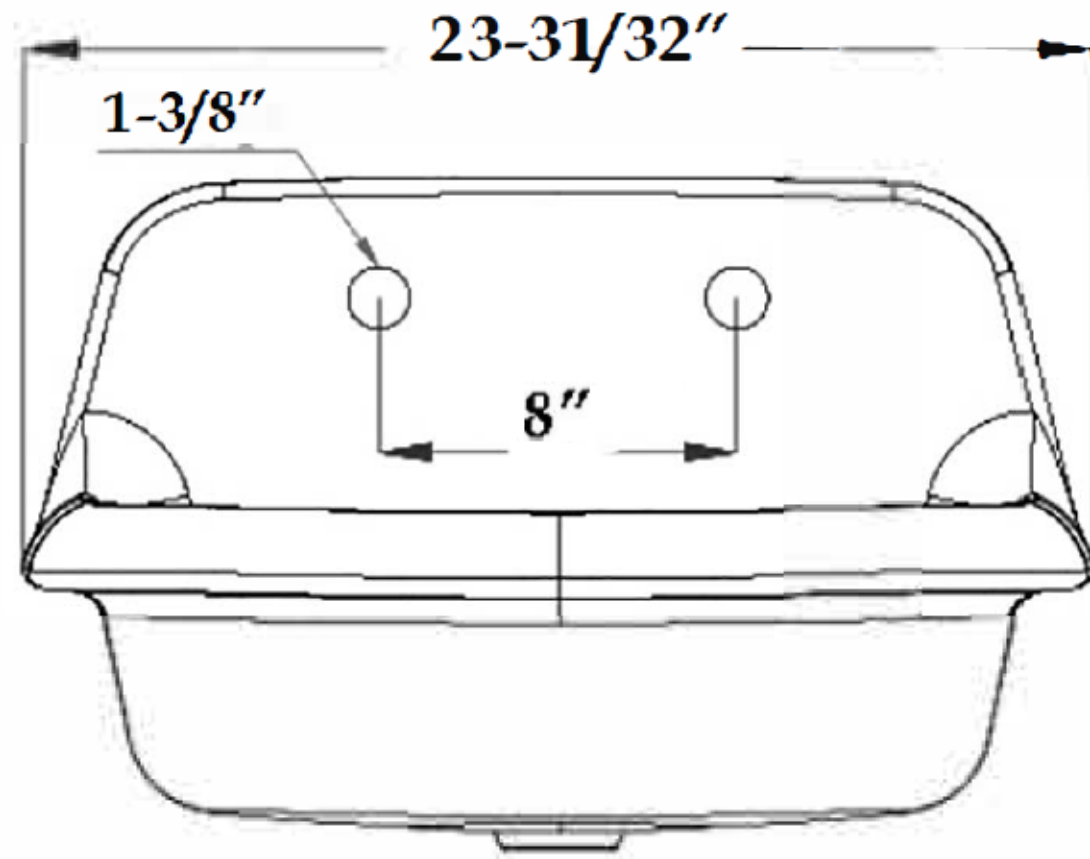

Porcelain Wall-Mount Utility Sink

24" W x 17-3/8" D x 15" H

FRONT VIEW

TOP VIEW

SIDE VIEW