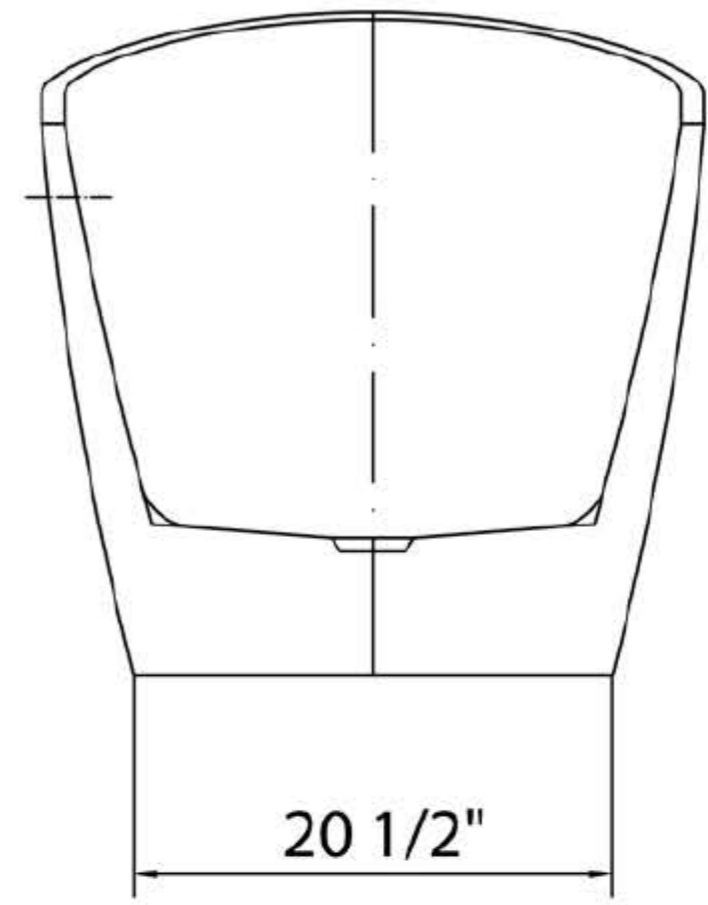

FRONT VIEW

SIDE VIEW

TOP VIEW

Volume: 48 gal      Weight: 66 lbs