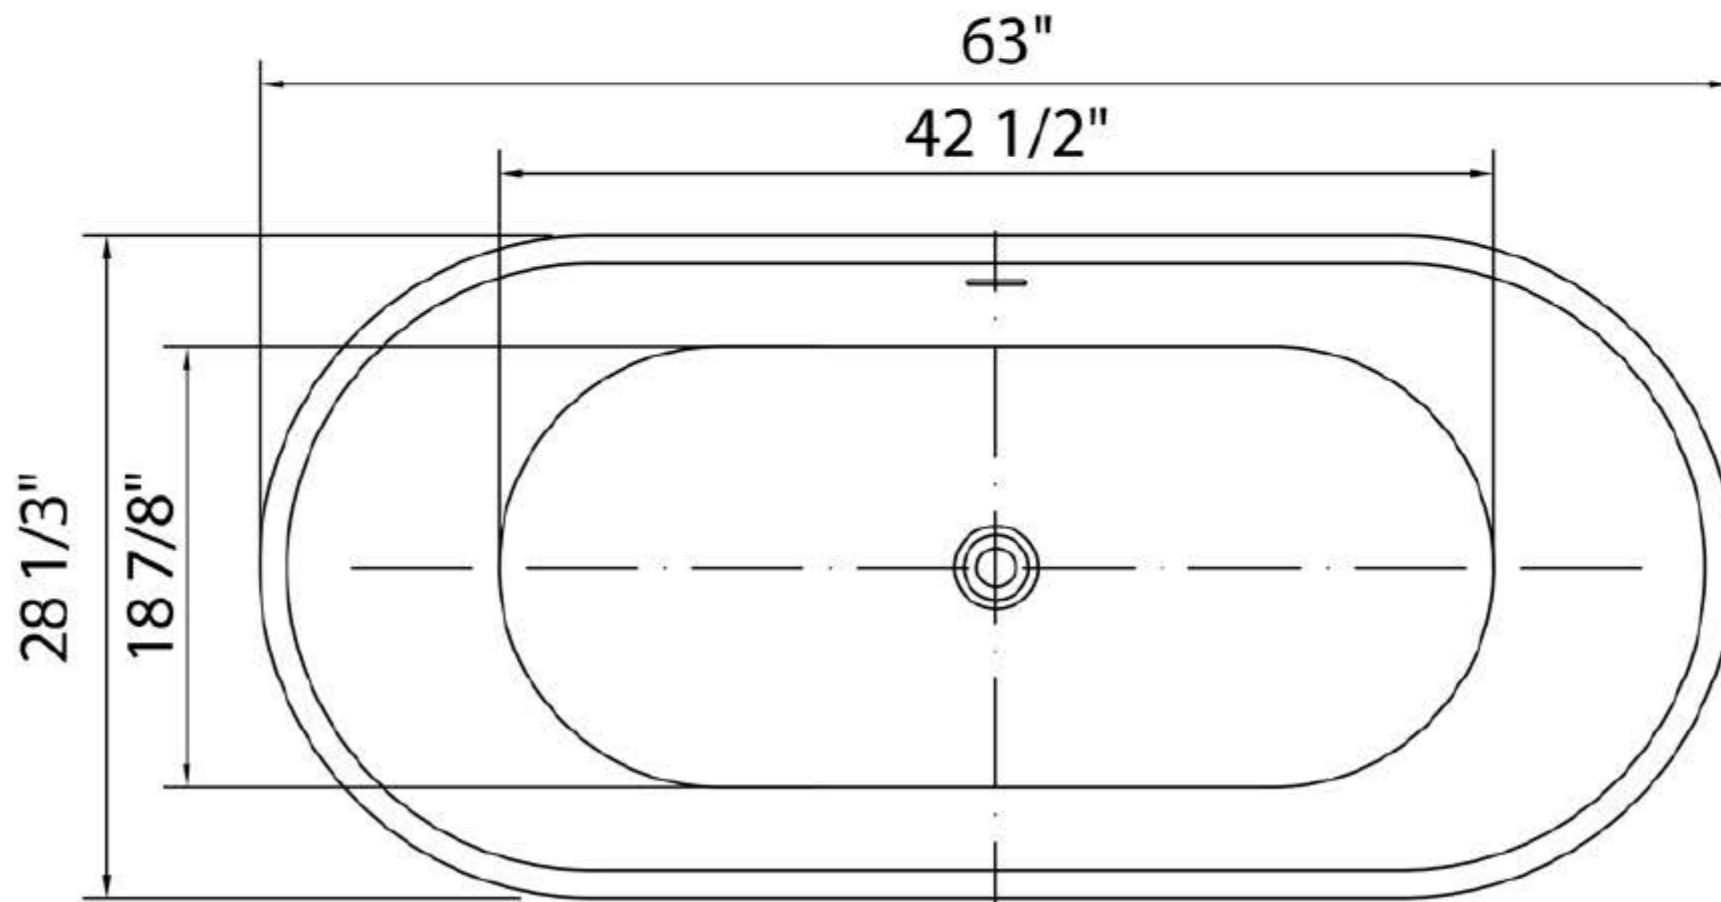

FRONT VIEW

SIDE VIEW

TOP VIEW

Volume: 48 gal      Weight: 66 lbs