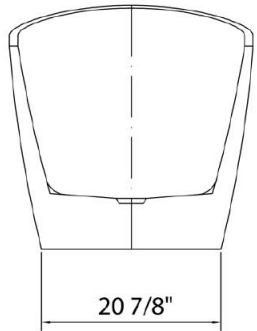

FRONT VIEW

SIDE VIEW

TOP VIEW

Volume: 48 gal

Weight: 66 lbs