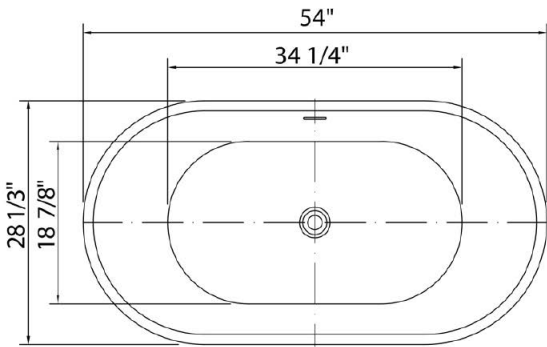

FRONT VIEW

SIDE VIEW

TOP VIEW

Volume: 48 gal

Weight: 66 lbs