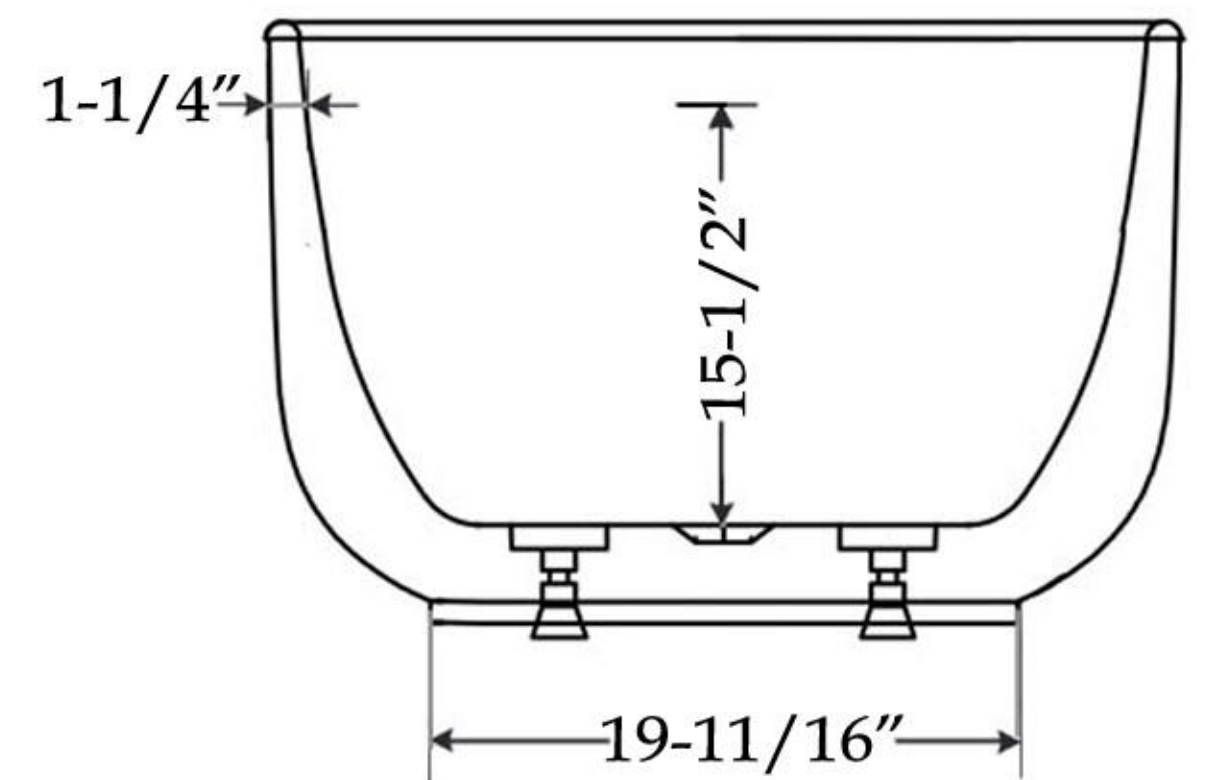

TOP VIEW

FRONT VIEW

SIDE VIEW

Volume: 53 gal