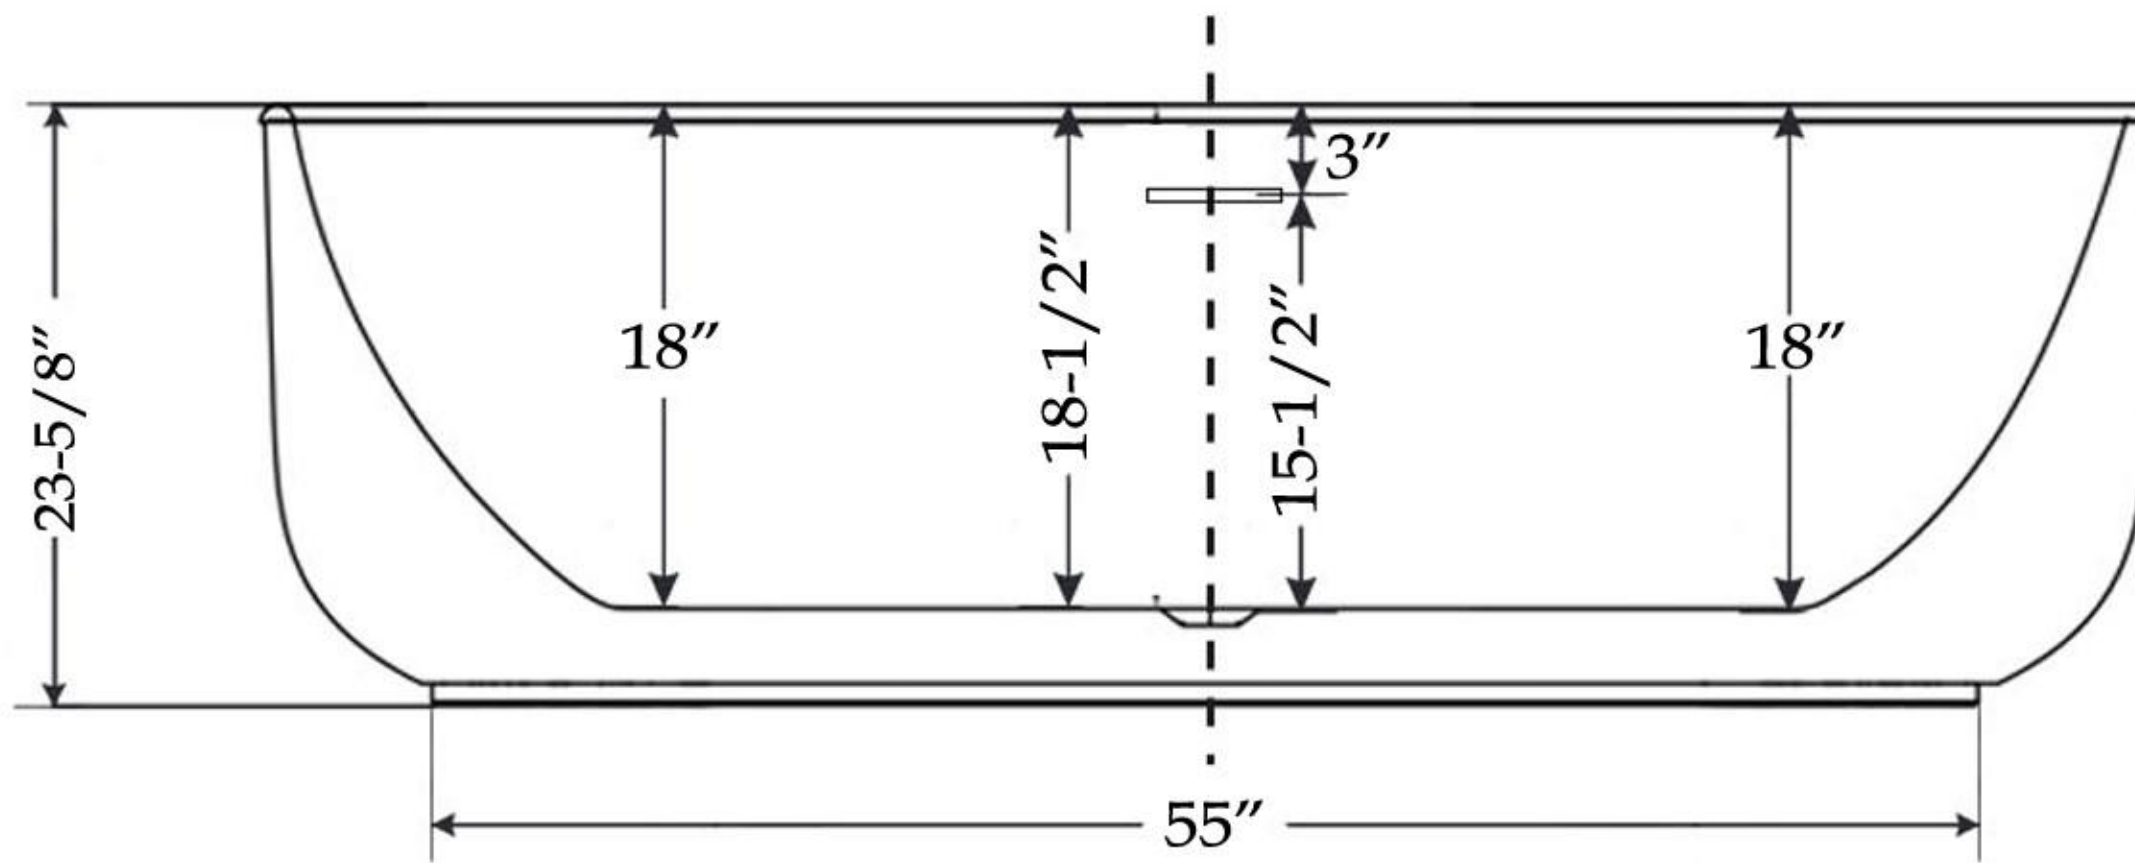

TOP VIEW

FRONT VIEW

SIDE VIEW

Volume: 53 gal