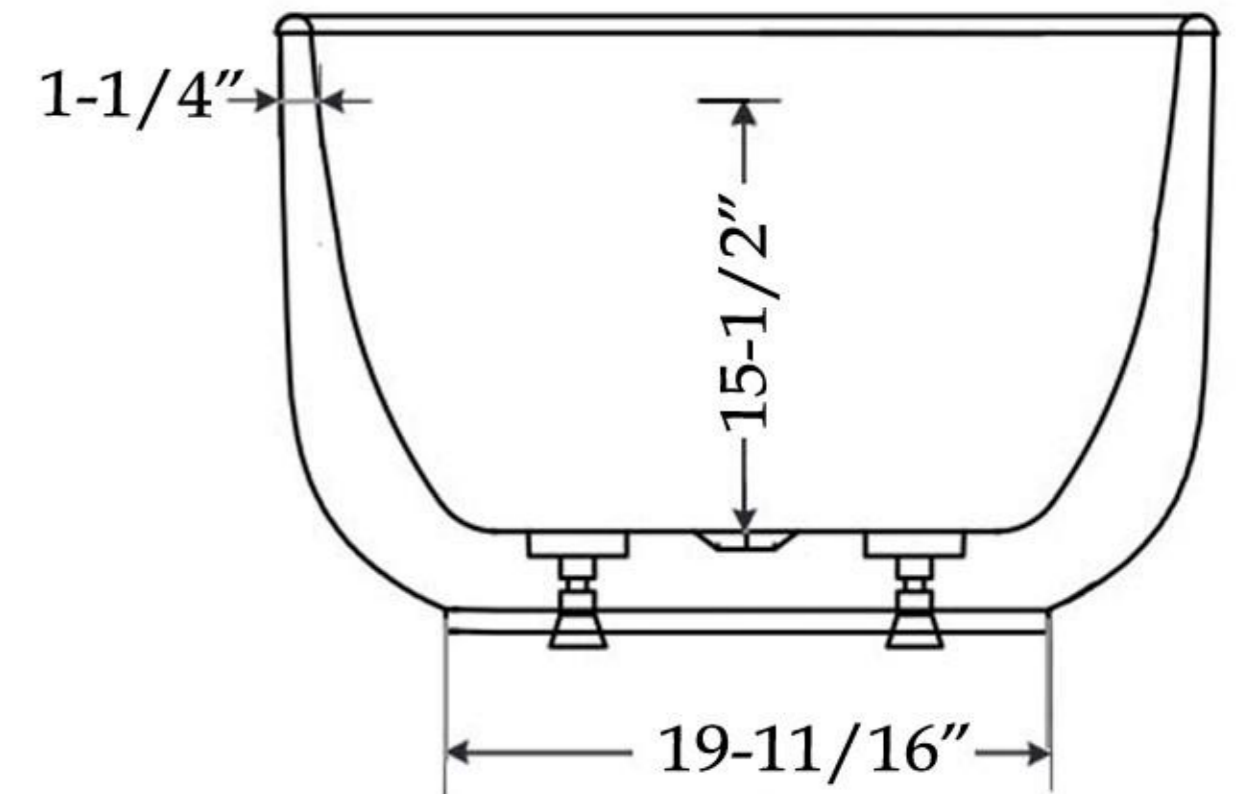

TOP VIEW

FRONT VIEW

SIDE VIEW

Volume: 53 gal