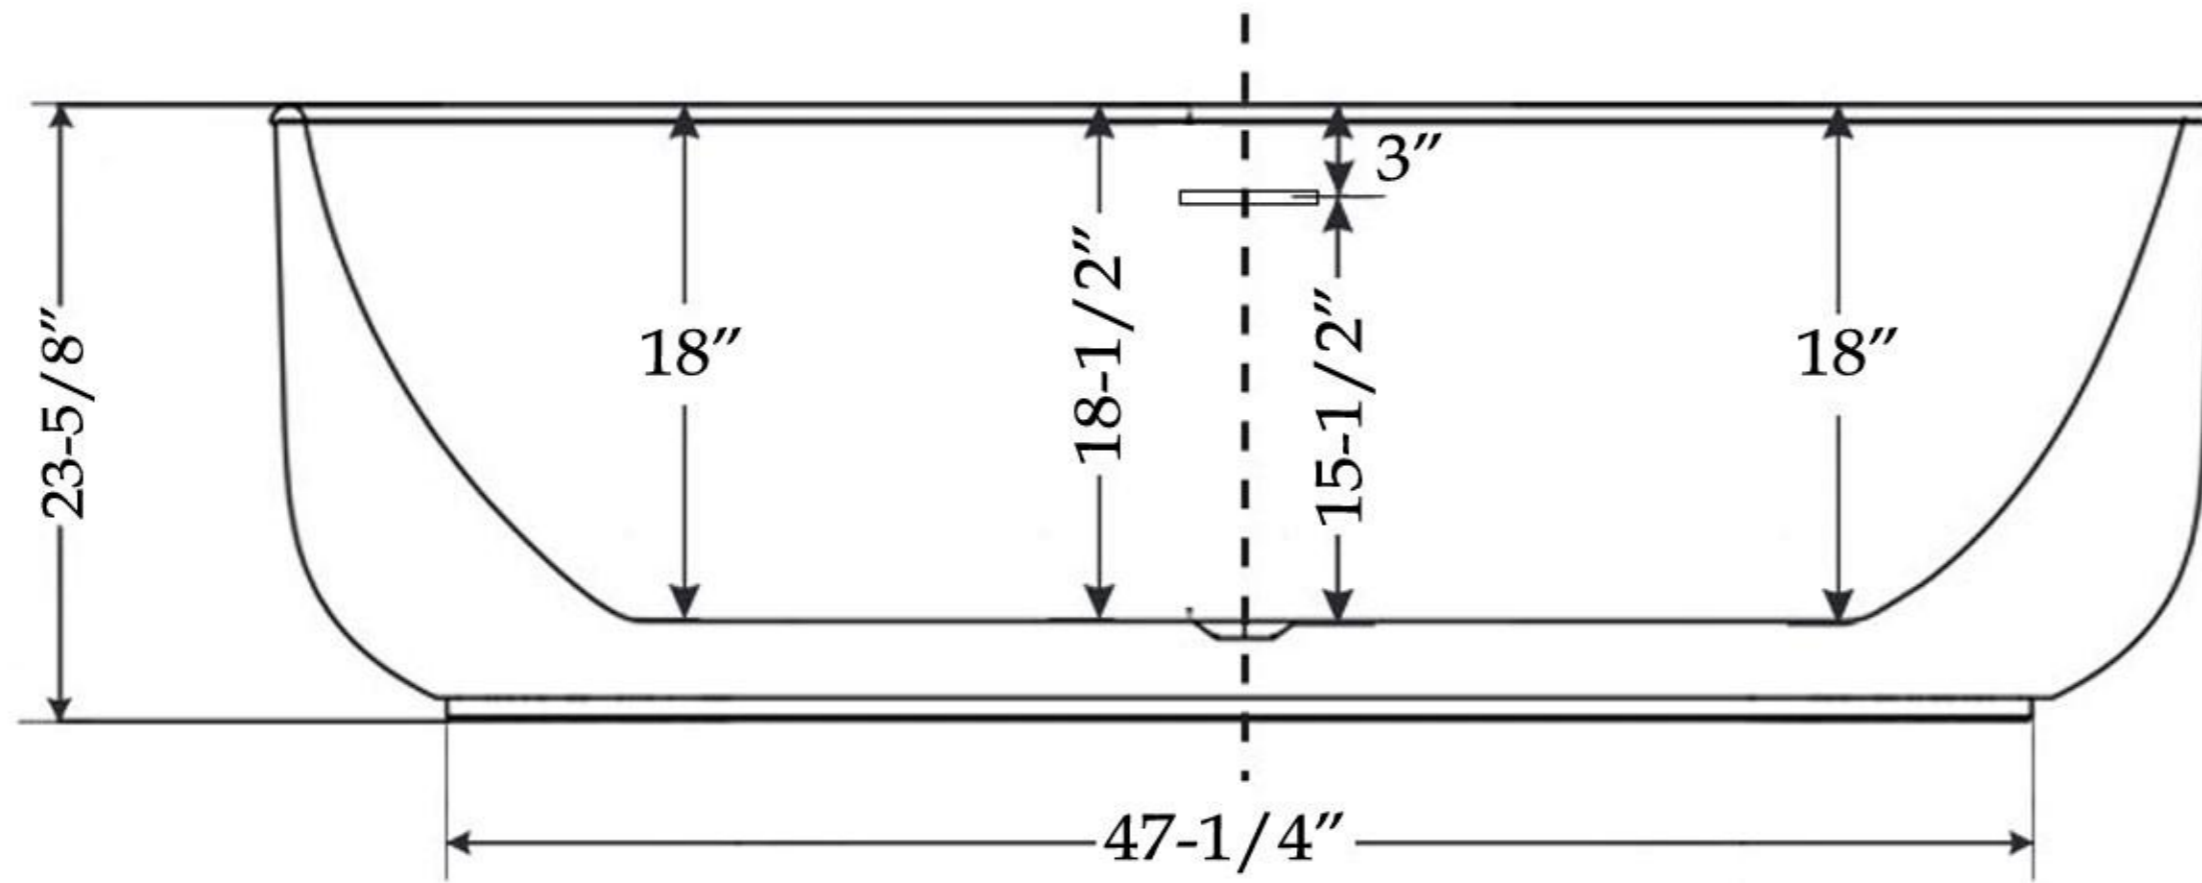

TOP VIEW

FRONT VIEW

SIDE VIEW

Volume: 53 gal