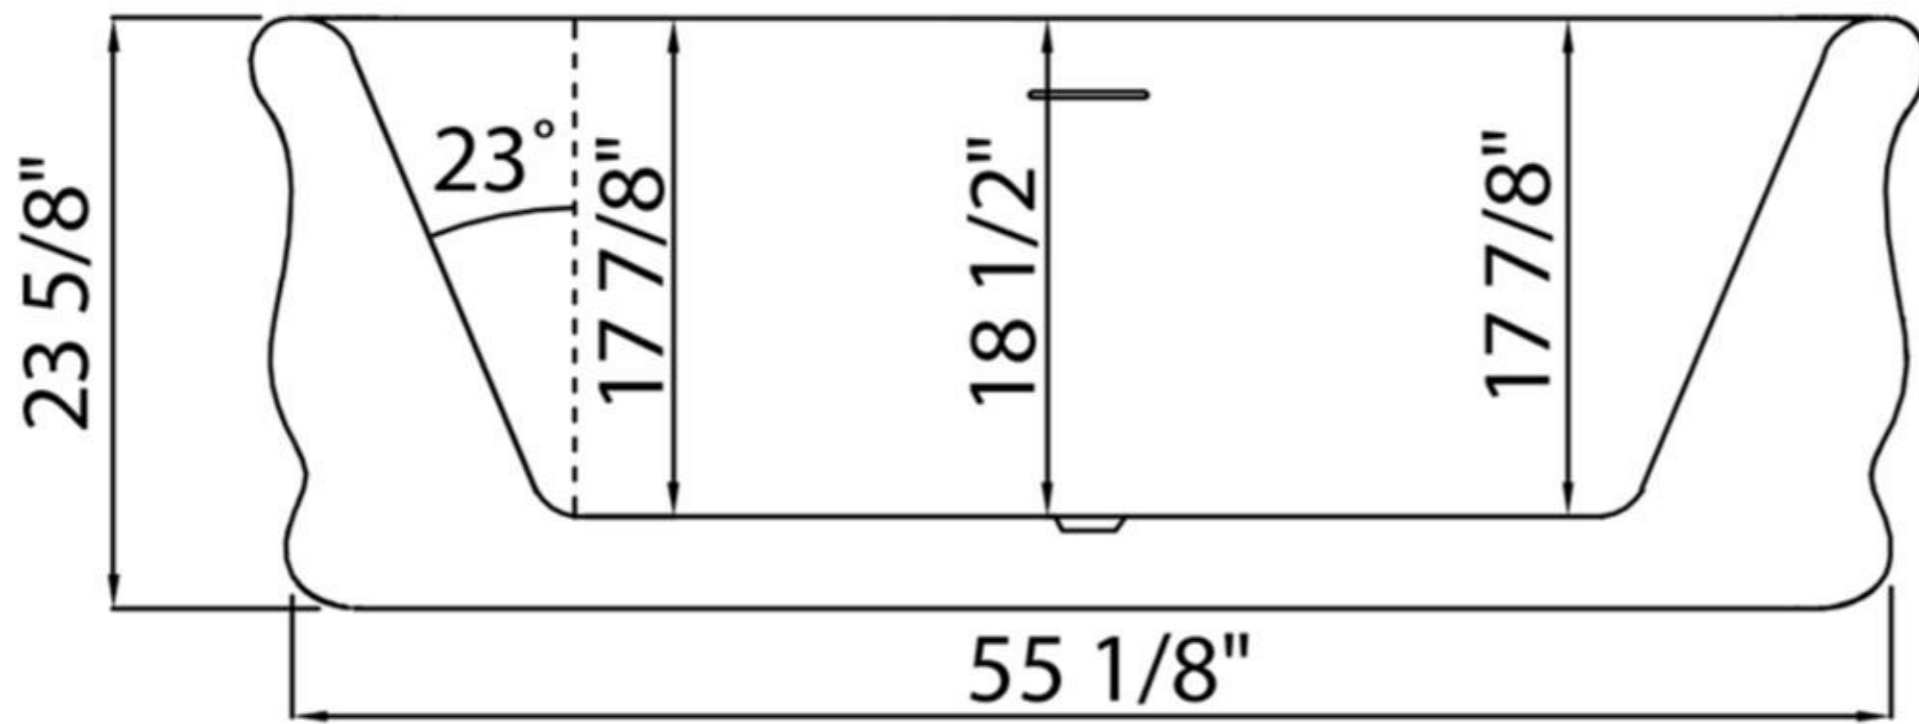

TOP VIEW

FRONT VIEW

SIDE VIEW

Volume: 48 gal      Weight: 66 lbs