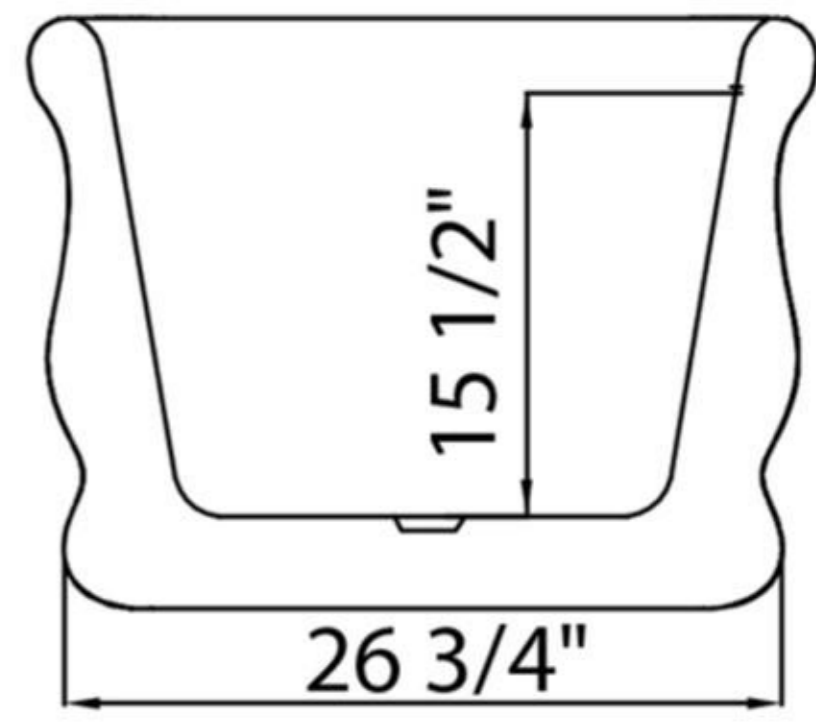

TOP VIEW

FRONT VIEW

SIDE VIEW

Volume: 48 gal      Weight: 66 lbs