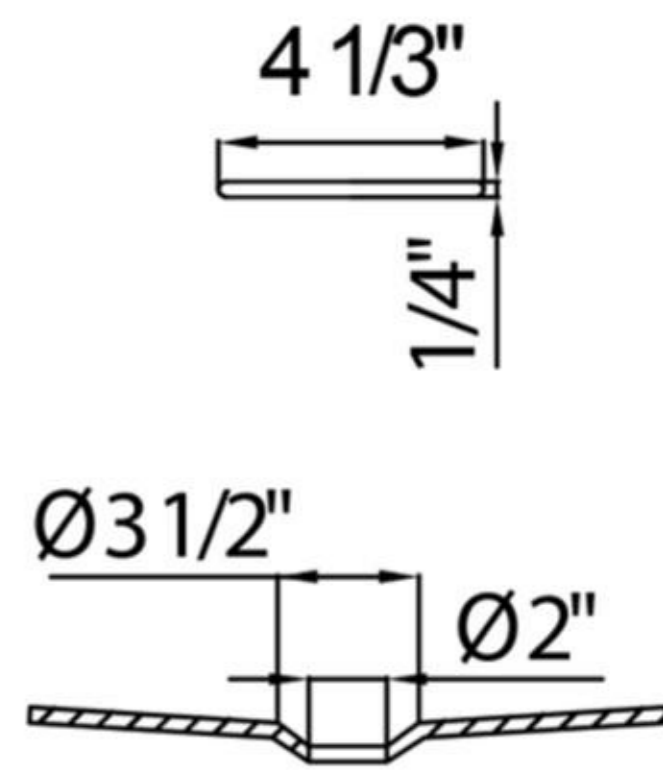

TOP VIEW

FRONT VIEW

SIDE VIEW

Volume: 48 gal      Weight: 66 lbs