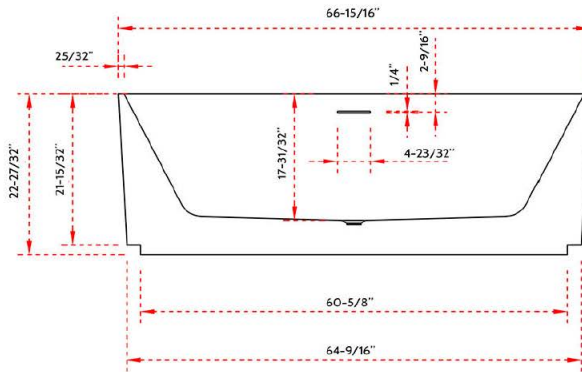

TOP VIEW

SIDE VIEW

FRONT VIEW

Volume: 113 gal    Weight: 91 lbs    Water Depth: 15-3/4"