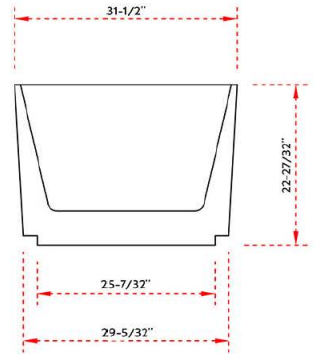

TOP VIEW

SIDE VIEW

FRONT VIEW

Volume: 113 gal    Weight: 91 lbs    Water Depth: 15-3/4"