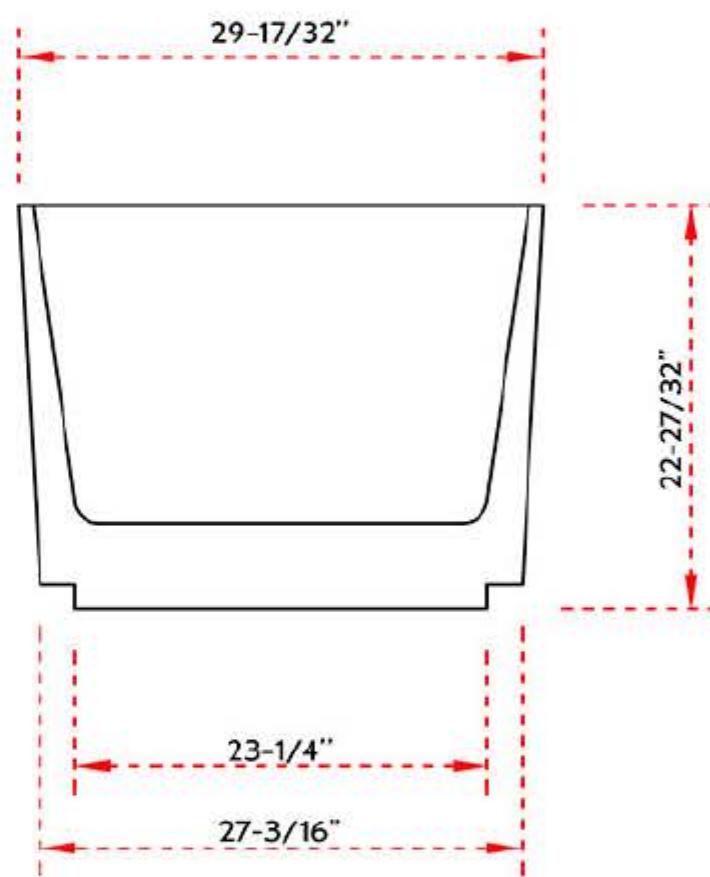

TOP VIEW

SIDE VIEW

FRONT VIEW

Volume: 113 gal    Weight: 75 lbs    Water Depth: 15-3/4"