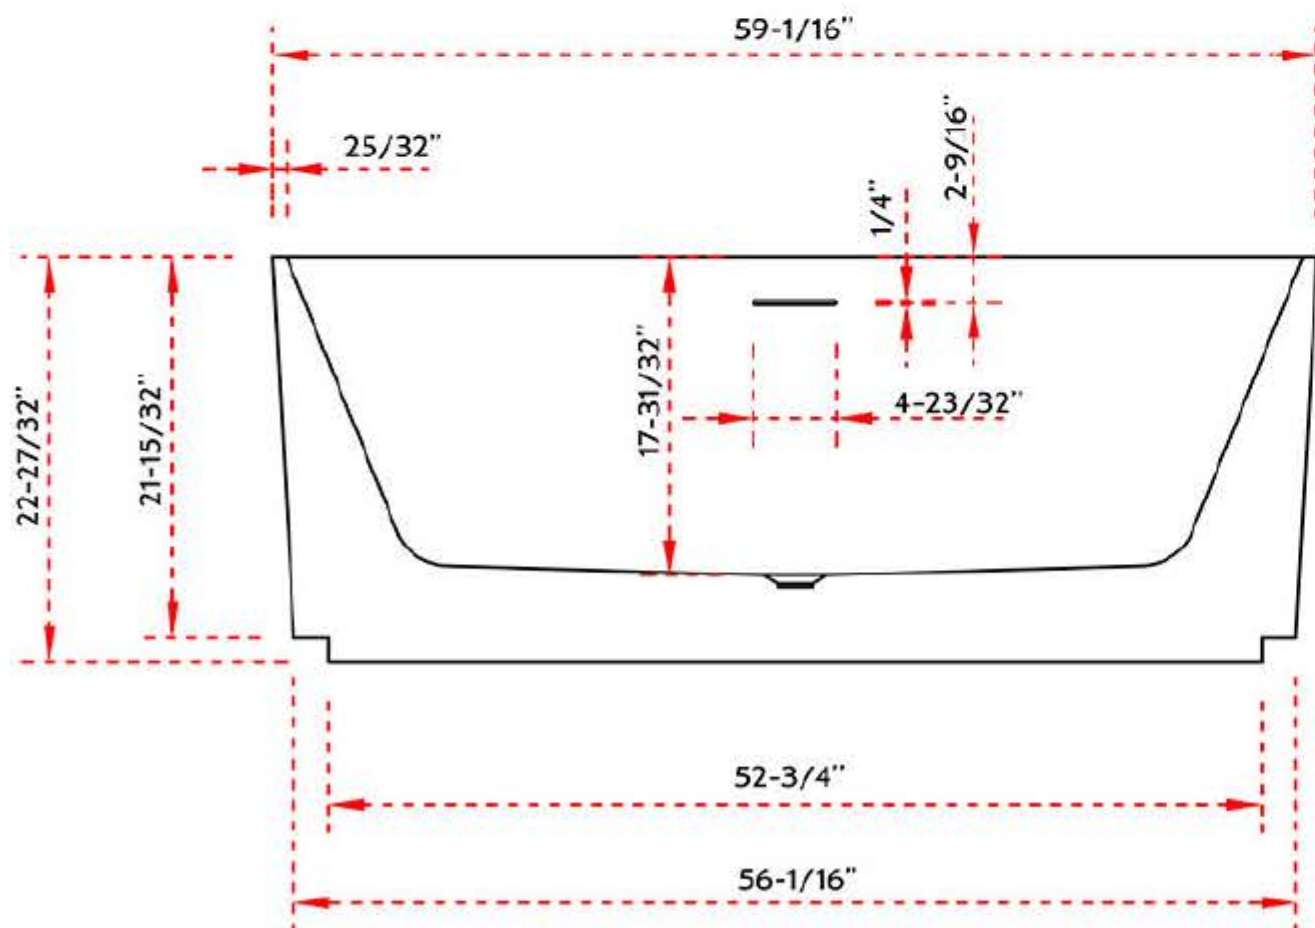

TOP VIEW

SIDE VIEW

FRONT VIEW

Volume: 113 gal    Weight: 75 lbs    Water Depth: 15-3/4"