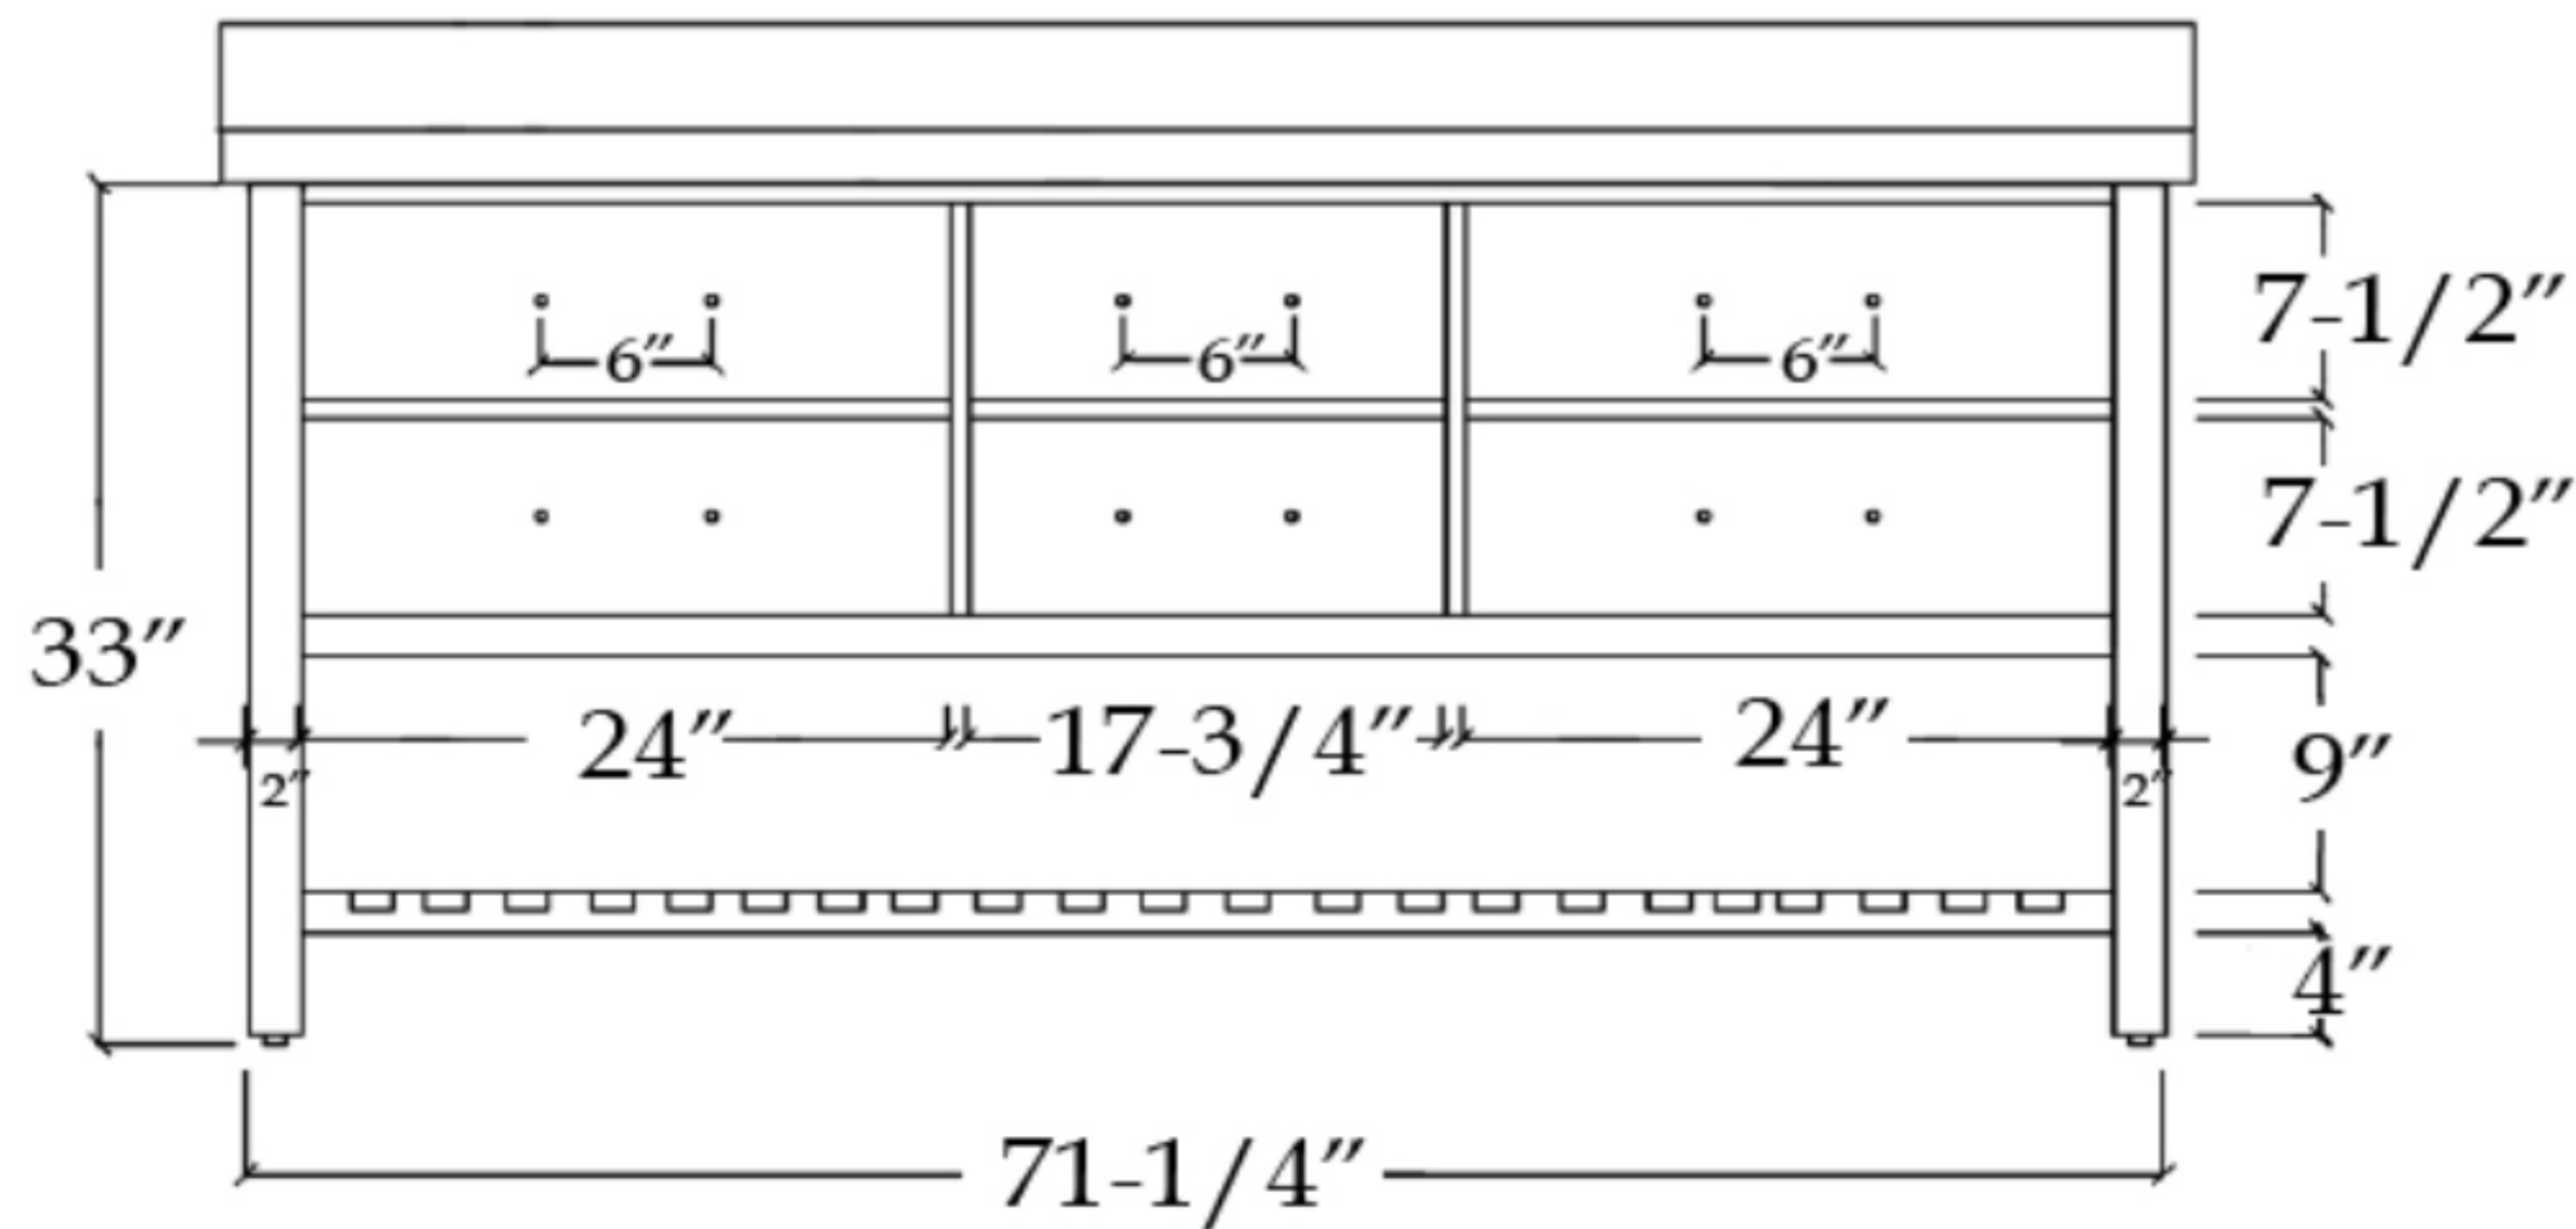

VFVC722234S

VALENCIA

Bathroom Vanity

TOP VIEW

COUNTER-TOP

Backsplash

FRONT VIEW

SIDE VIEW