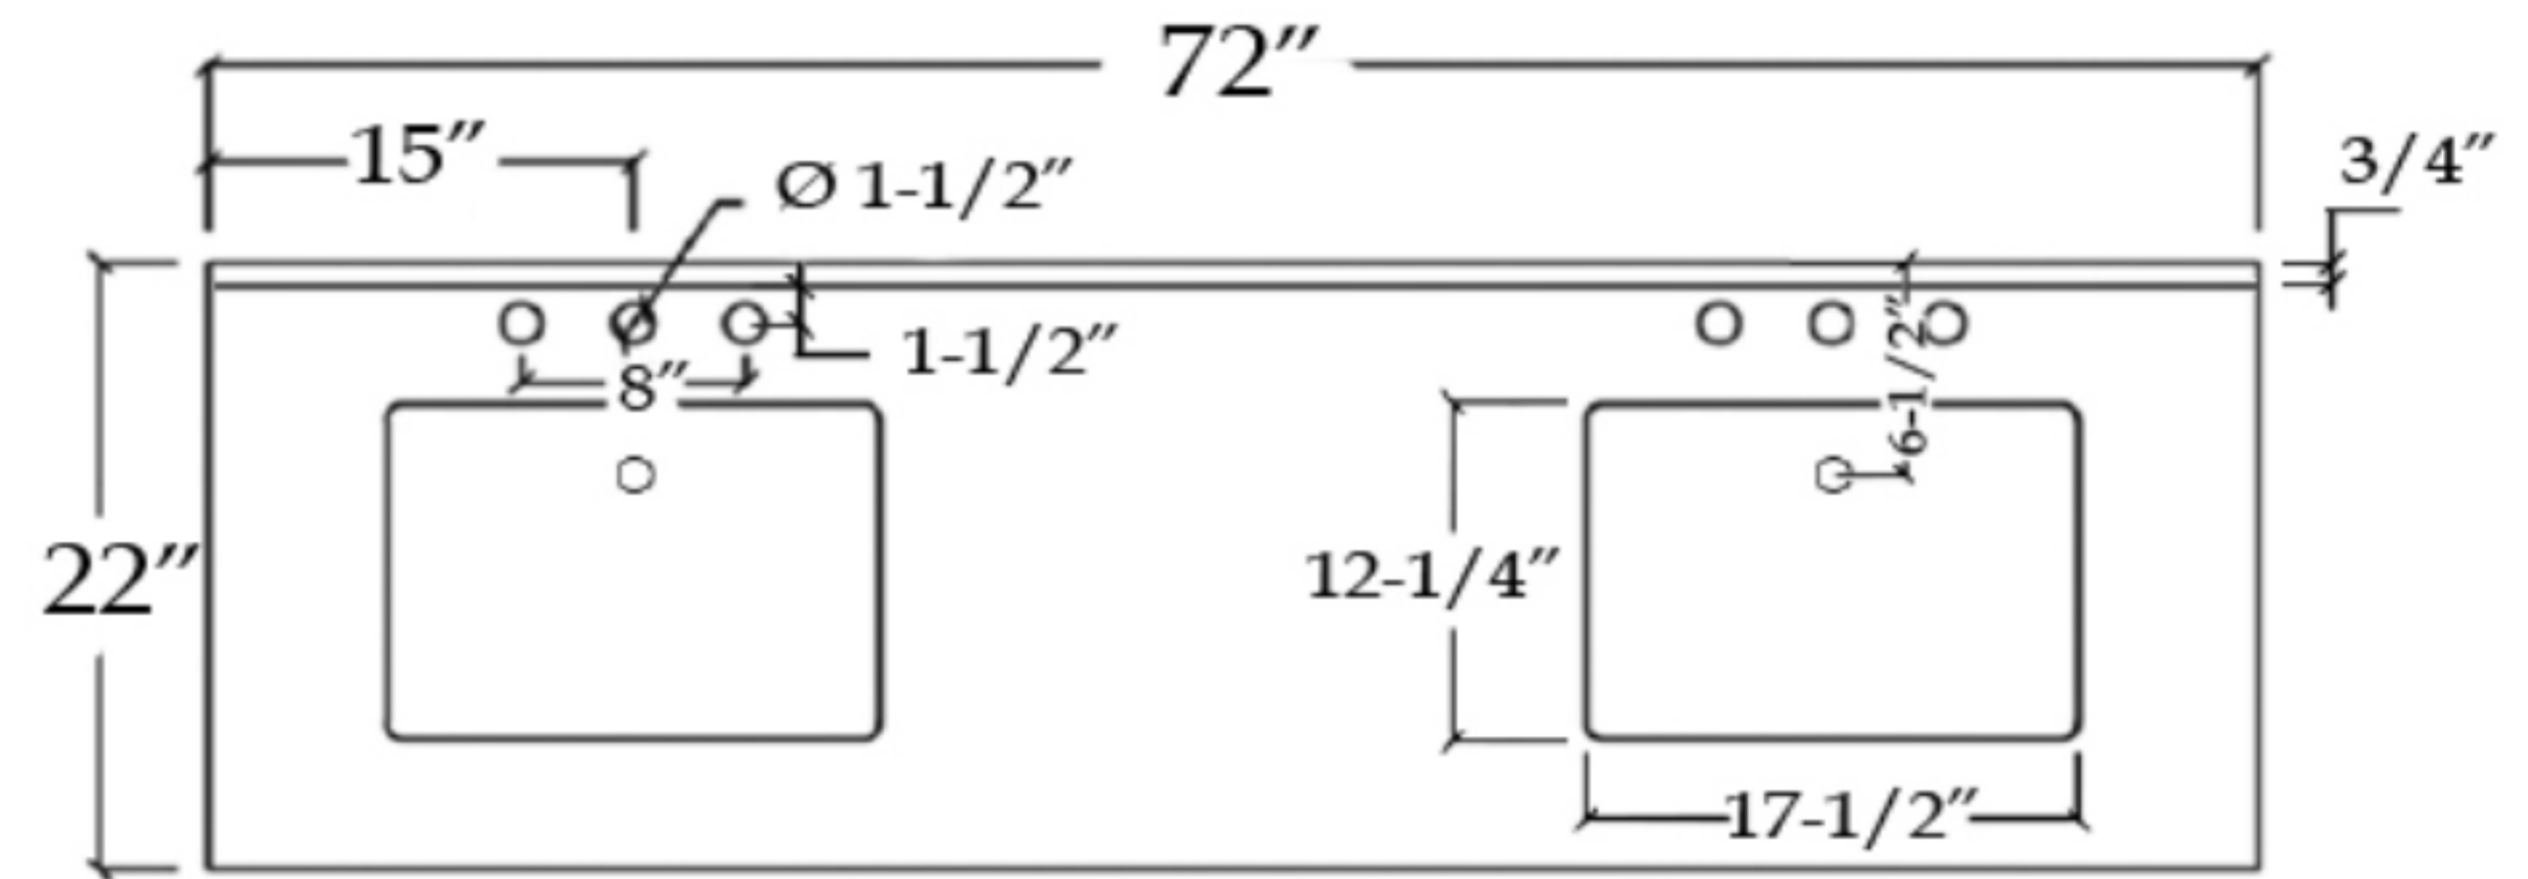

VFVC722234S

VALENCIA

Bathroom Vanity

TOP VIEW

COUNTER-TOP

Backsplash

FRONT VIEW

SIDE VIEW