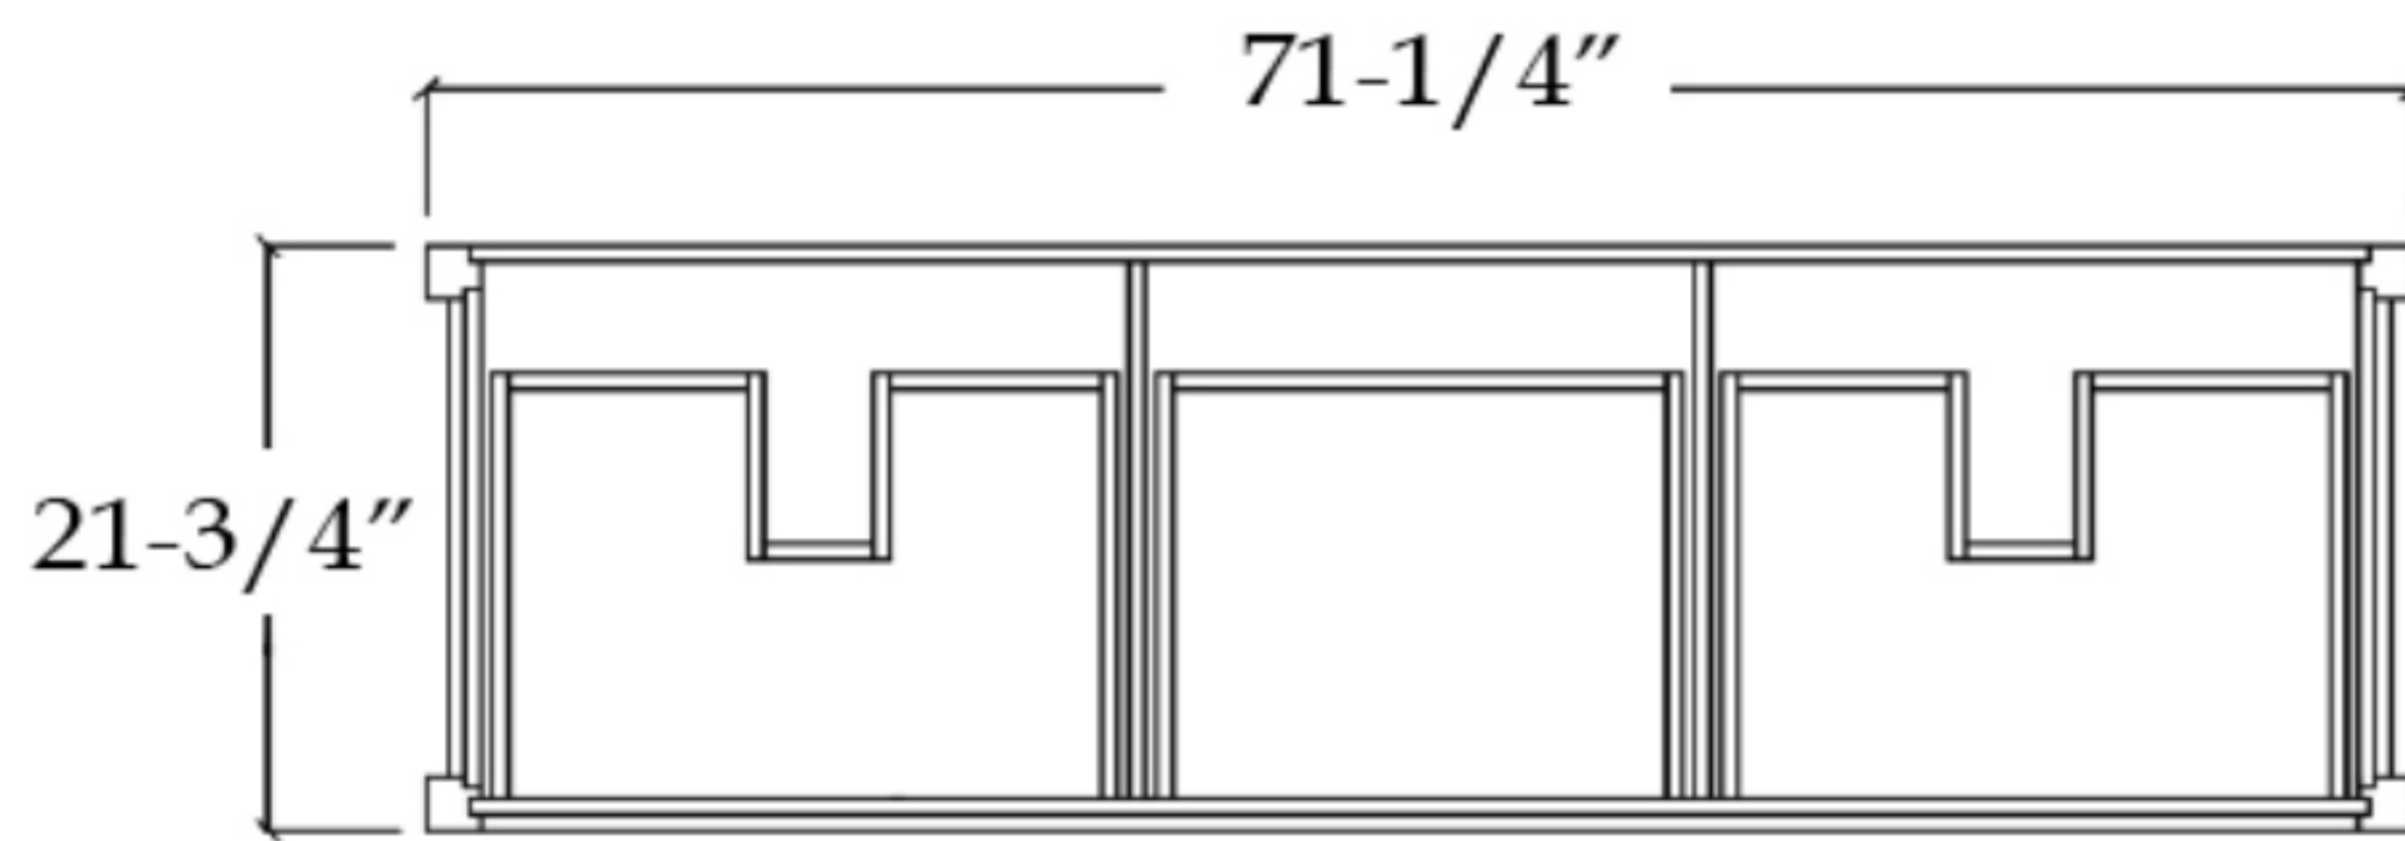

VFVC722234S

VALENCIA

Bathroom Vanity

TOP VIEW

COUNTER-TOP

Backsplash

FRONT VIEW

SIDE VIEW