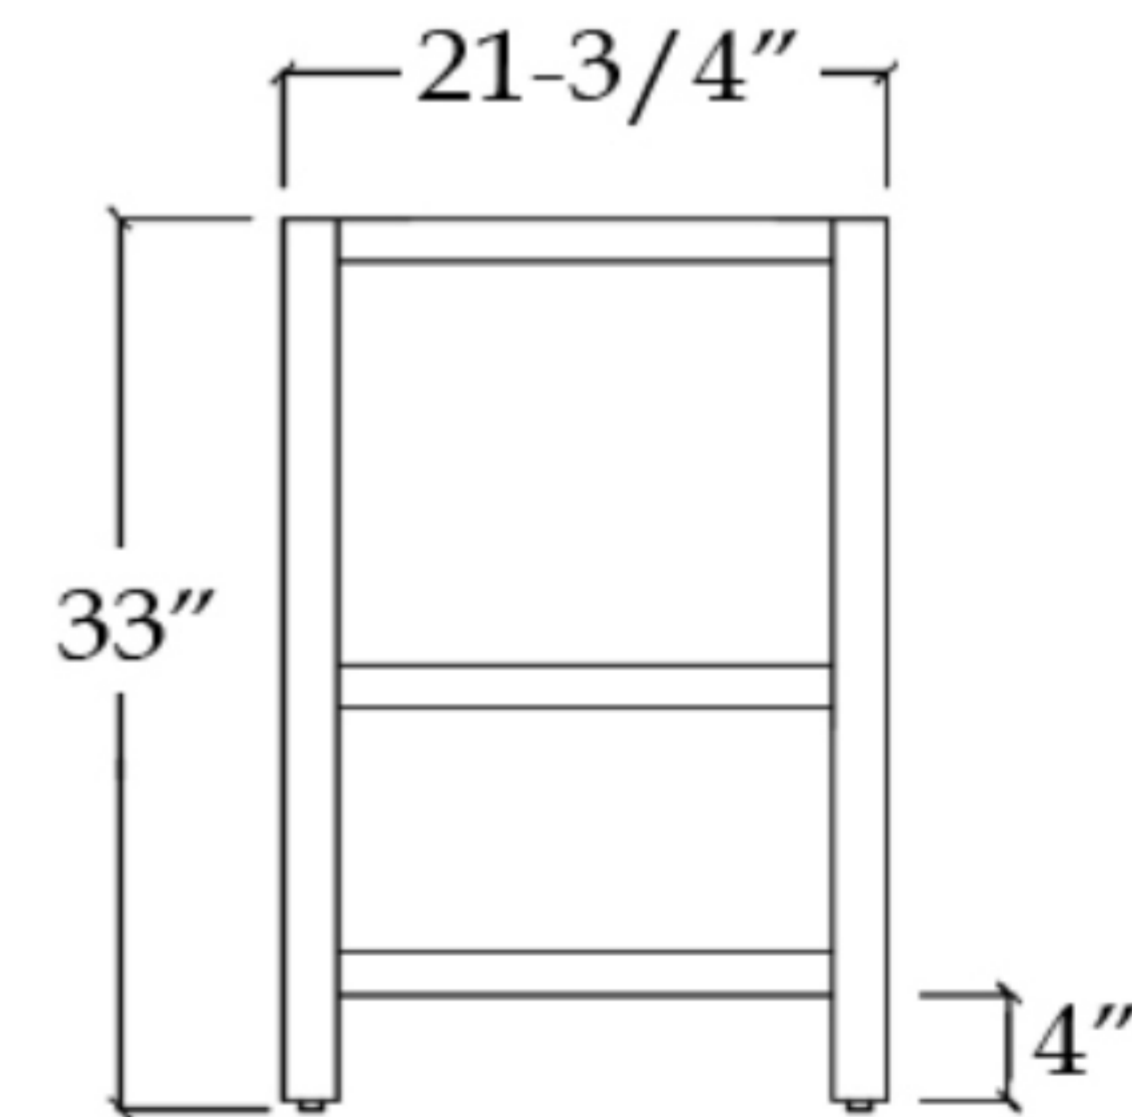

VFVC722234S

VALENCIA

Bathroom Vanity

TOP VIEW

COUNTER-TOP

Backsplash

FRONT VIEW

SIDE VIEW