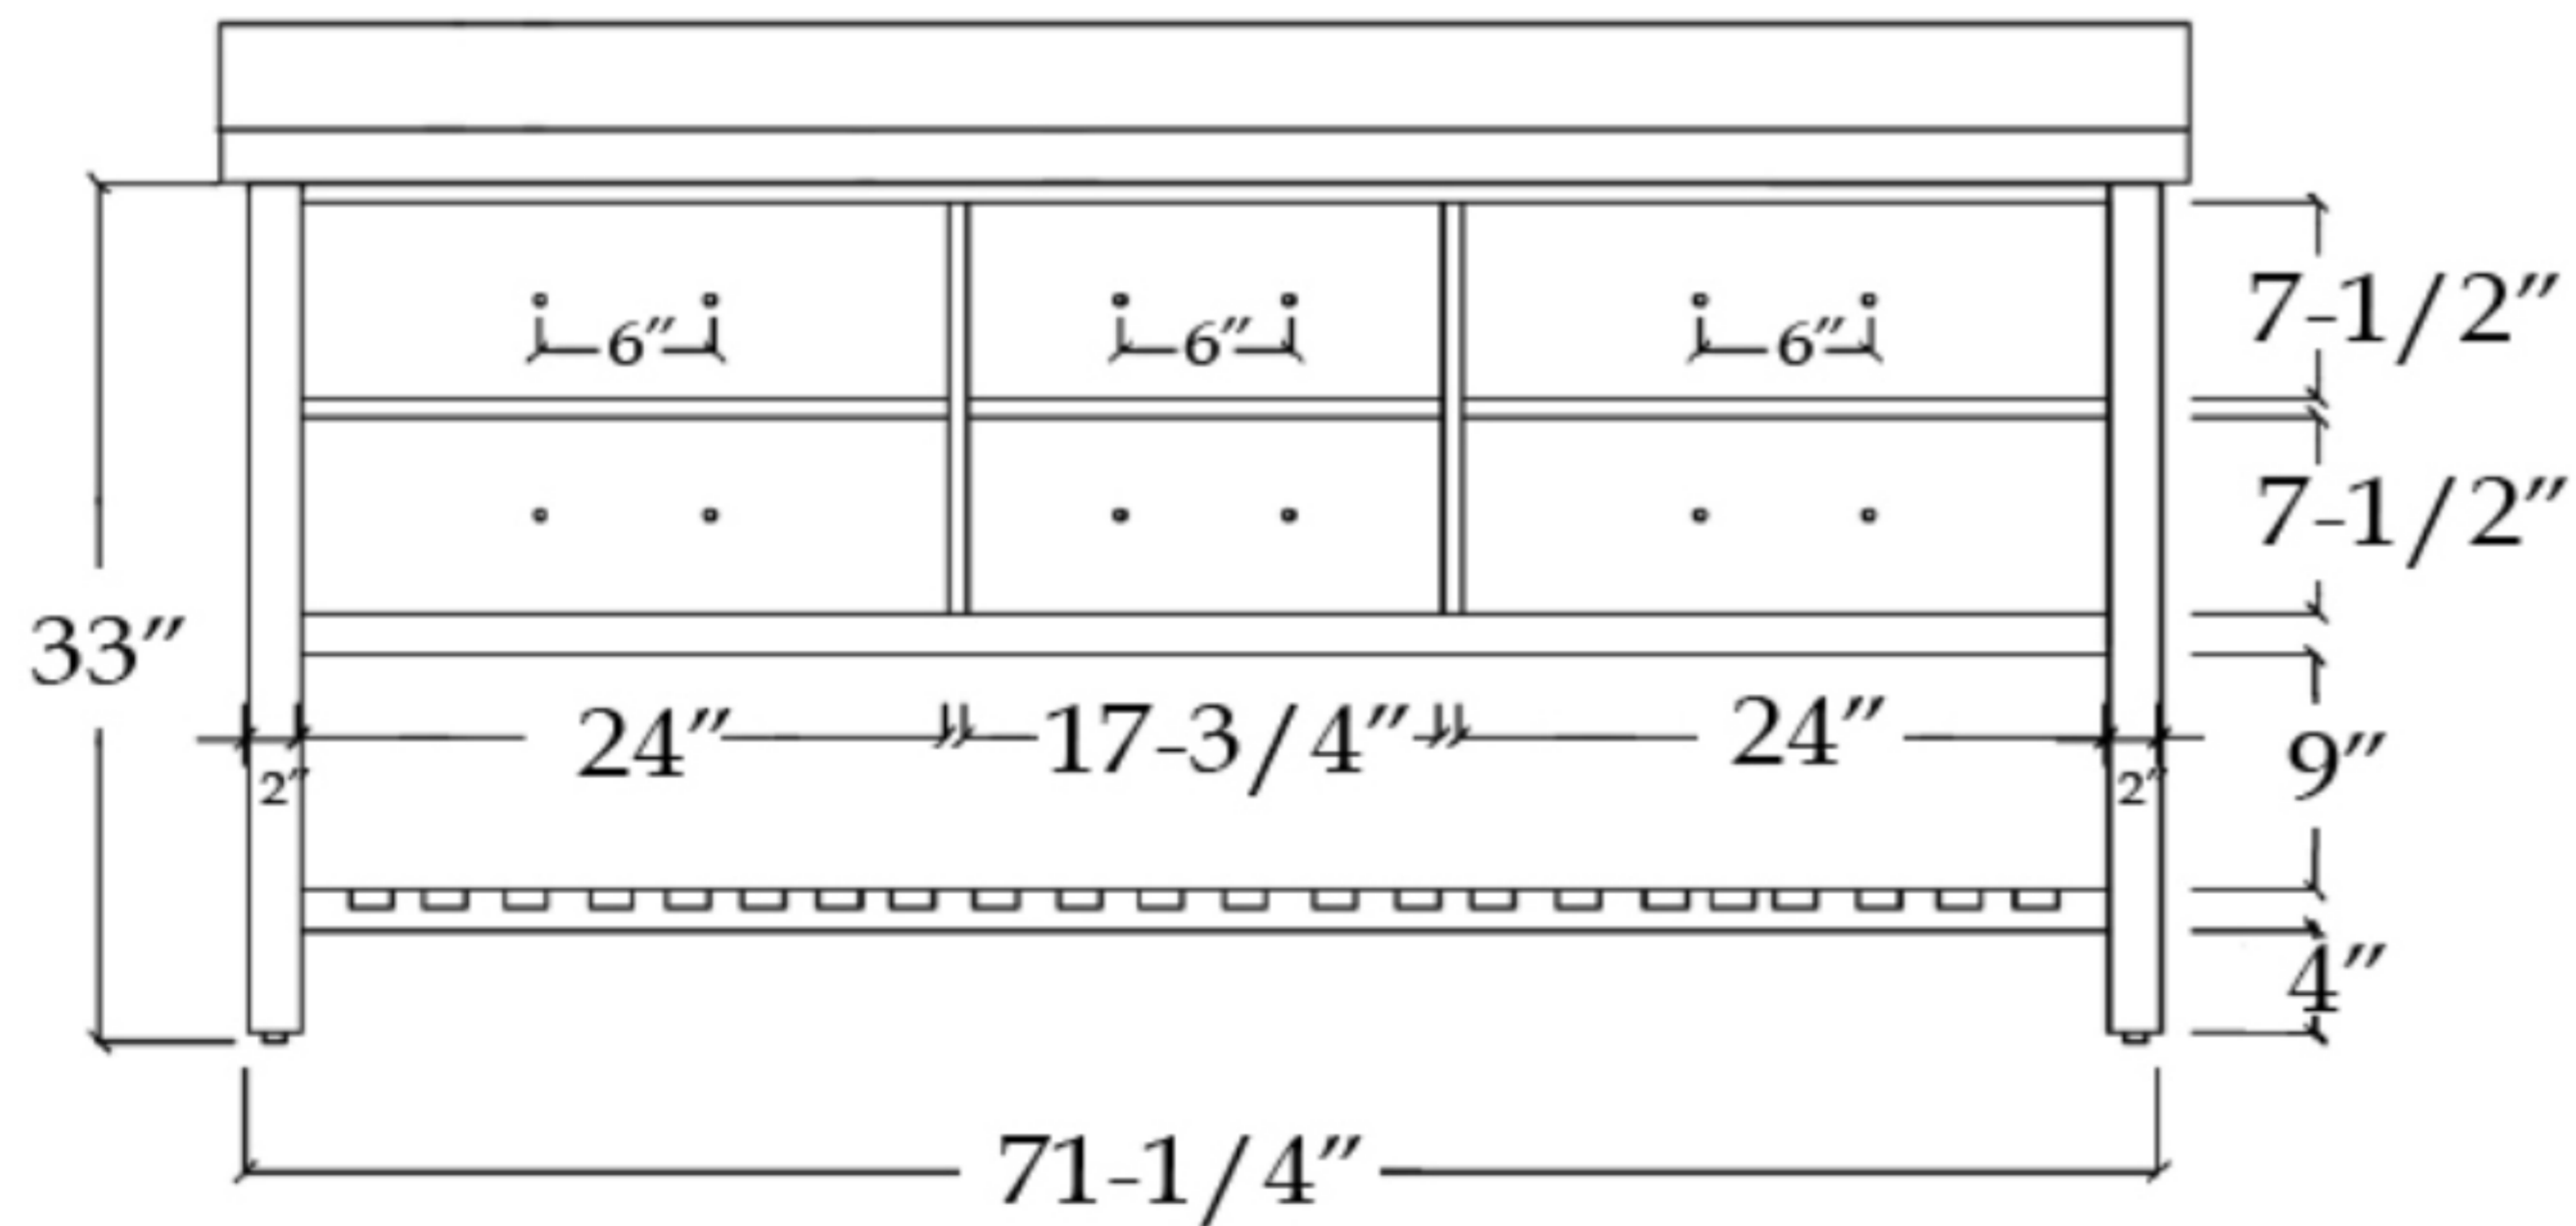

VFVC722234R

VALENCIA

Bathroom Vanity

TOP VIEW

COUNTER-TOP

Backsplash

FRONT VIEW

SIDE VIEW