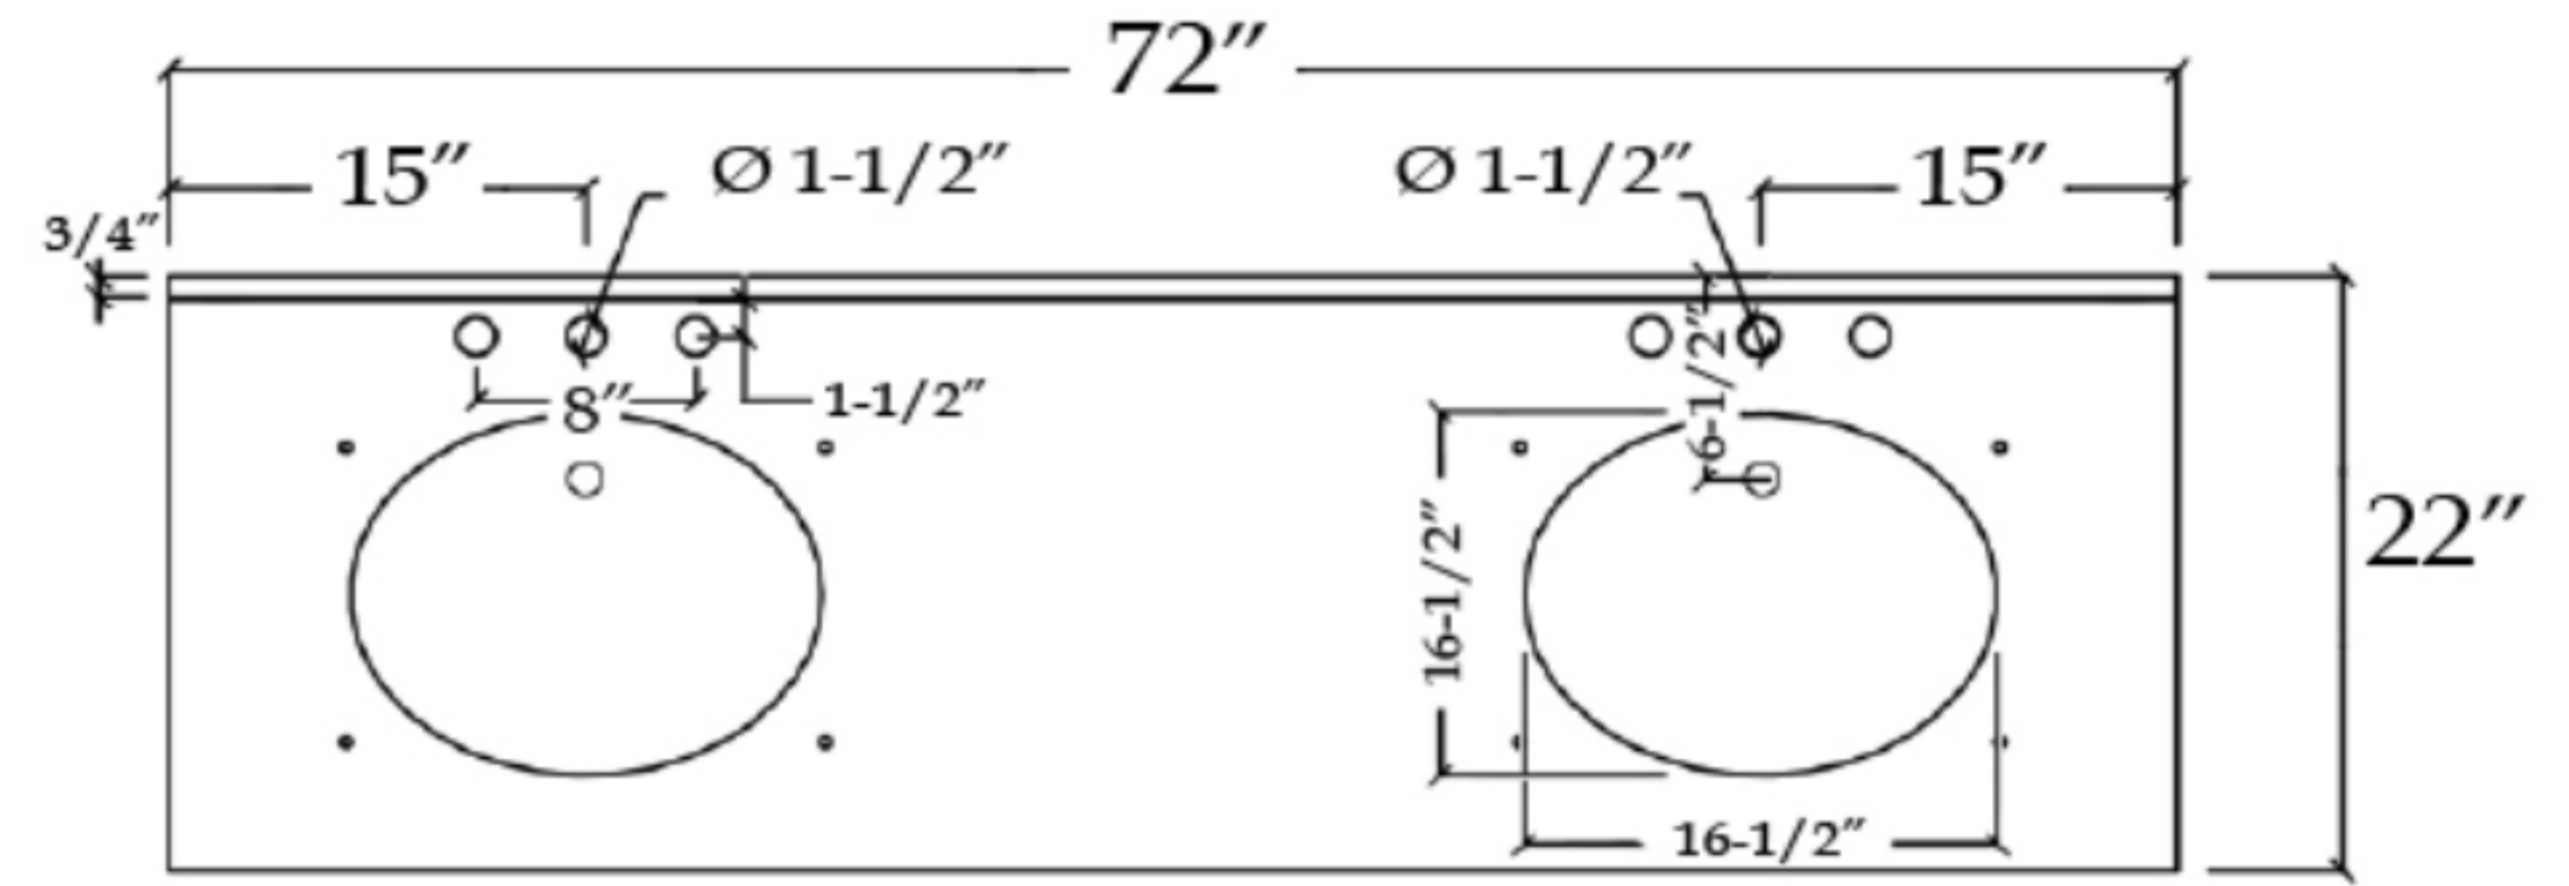

VFVC722234R

VALENCIA

Bathroom Vanity

TOP VIEW

COUNTER-TOP

Backsplash

FRONT VIEW

SIDE VIEW