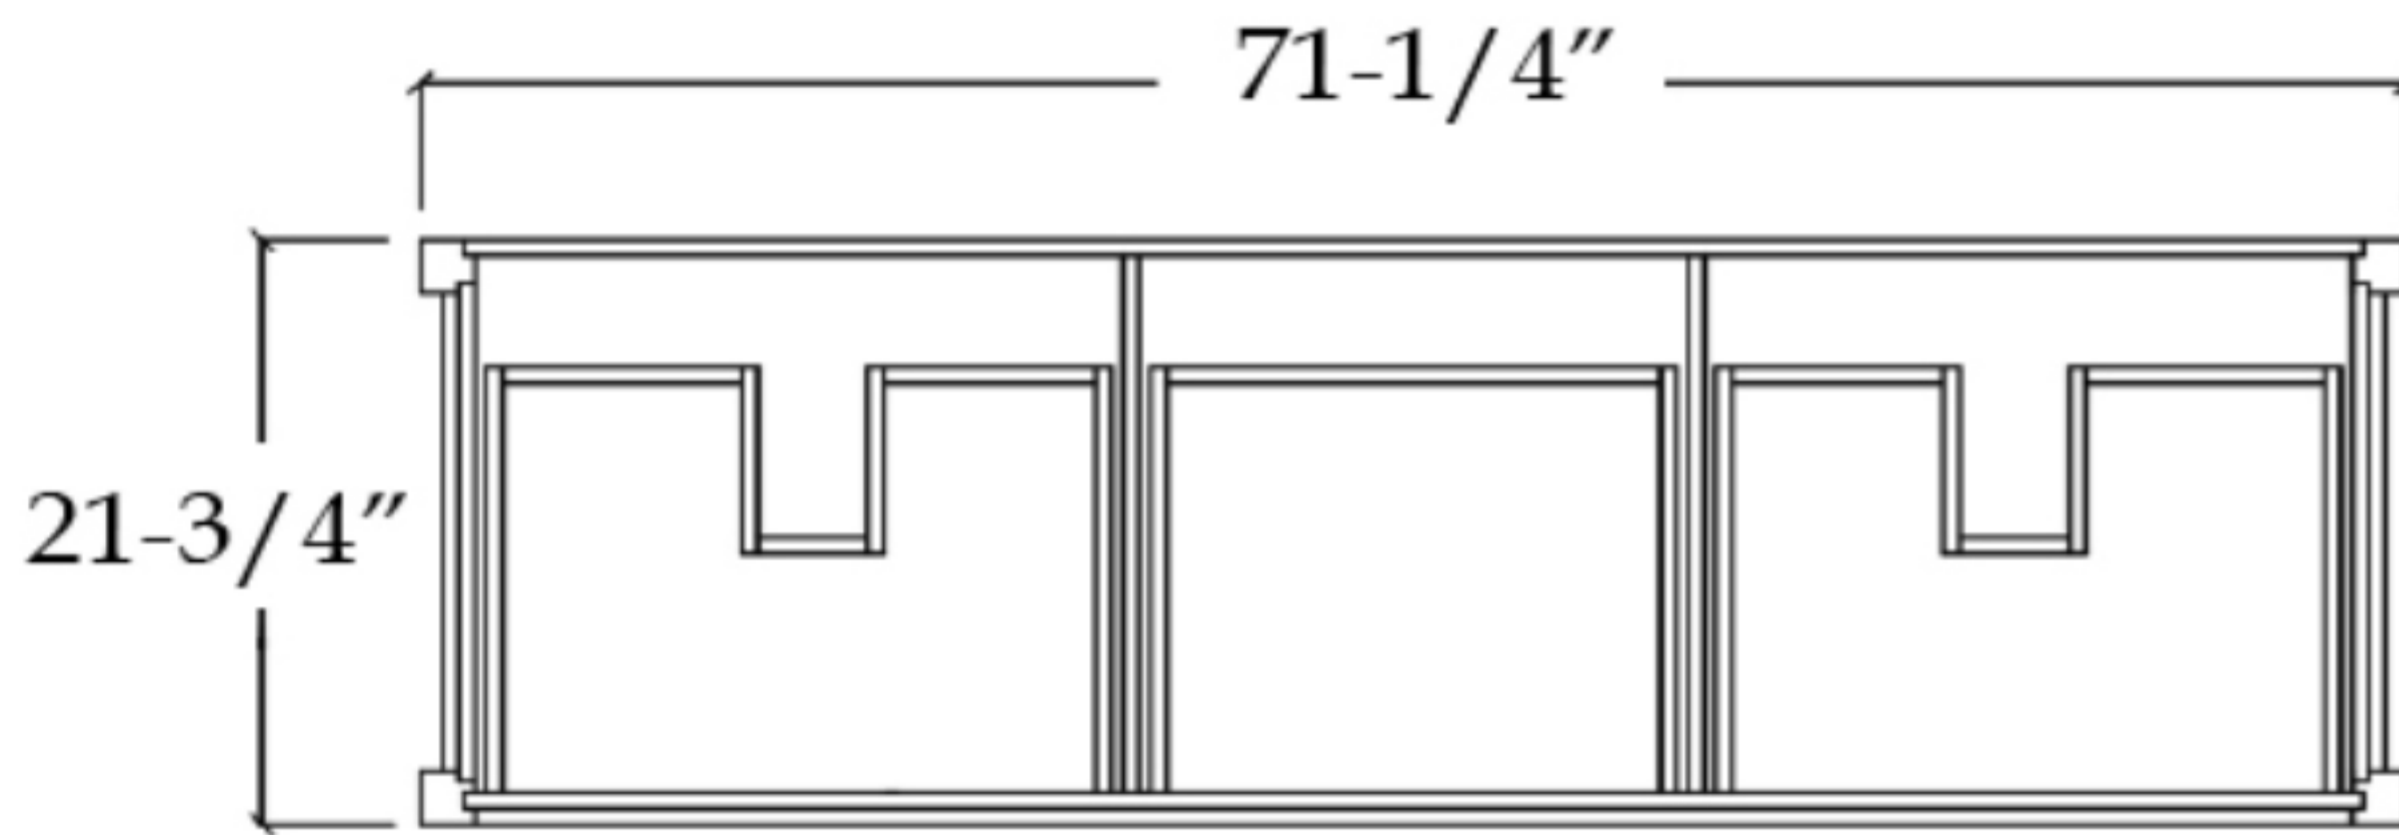

VFVC722234R

VALENCIA

Bathroom Vanity

TOP VIEW

COUNTER-TOP

Backsplash

FRONT VIEW

SIDE VIEW