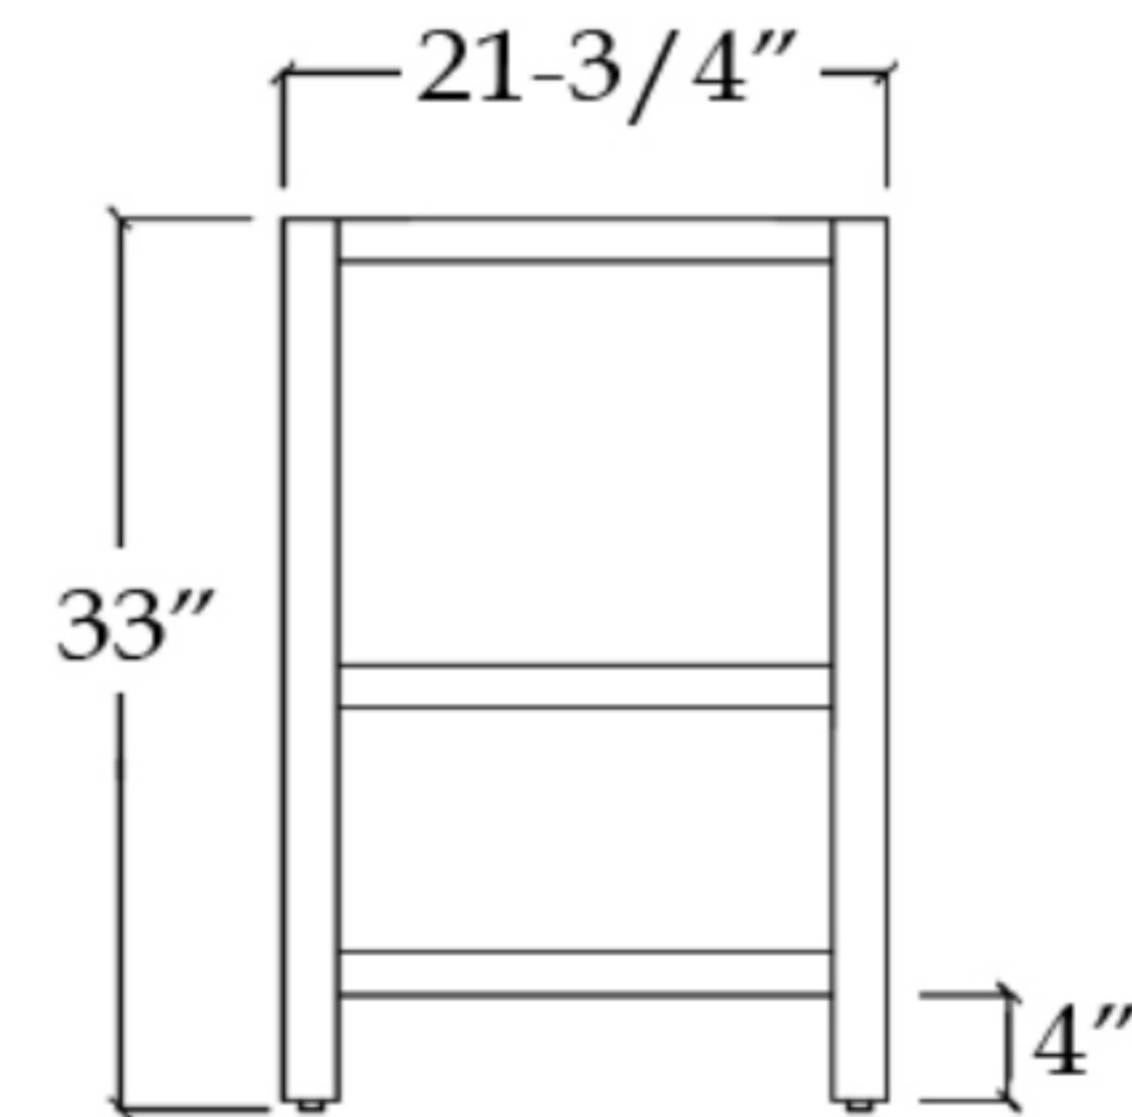

VFVC722234R

VALENCIA

Bathroom Vanity

TOP VIEW

COUNTER-TOP

Backsplash

FRONT VIEW

SIDE VIEW