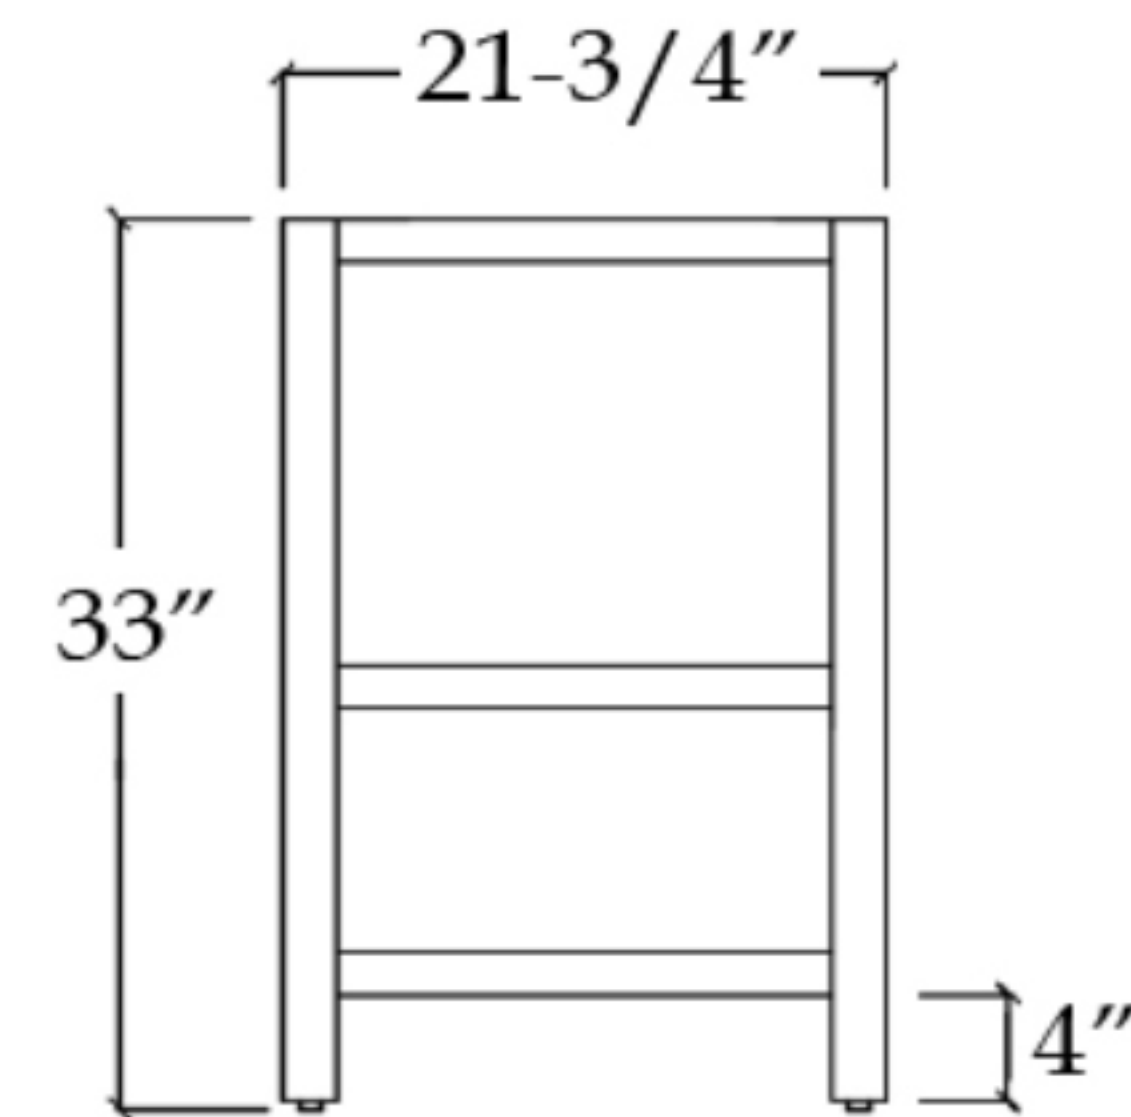

VFVC722234R

VALENCIA

Bathroom Vanity

TOP VIEW

COUNTER-TOP

Backsplash

FRONT VIEW

SIDE VIEW