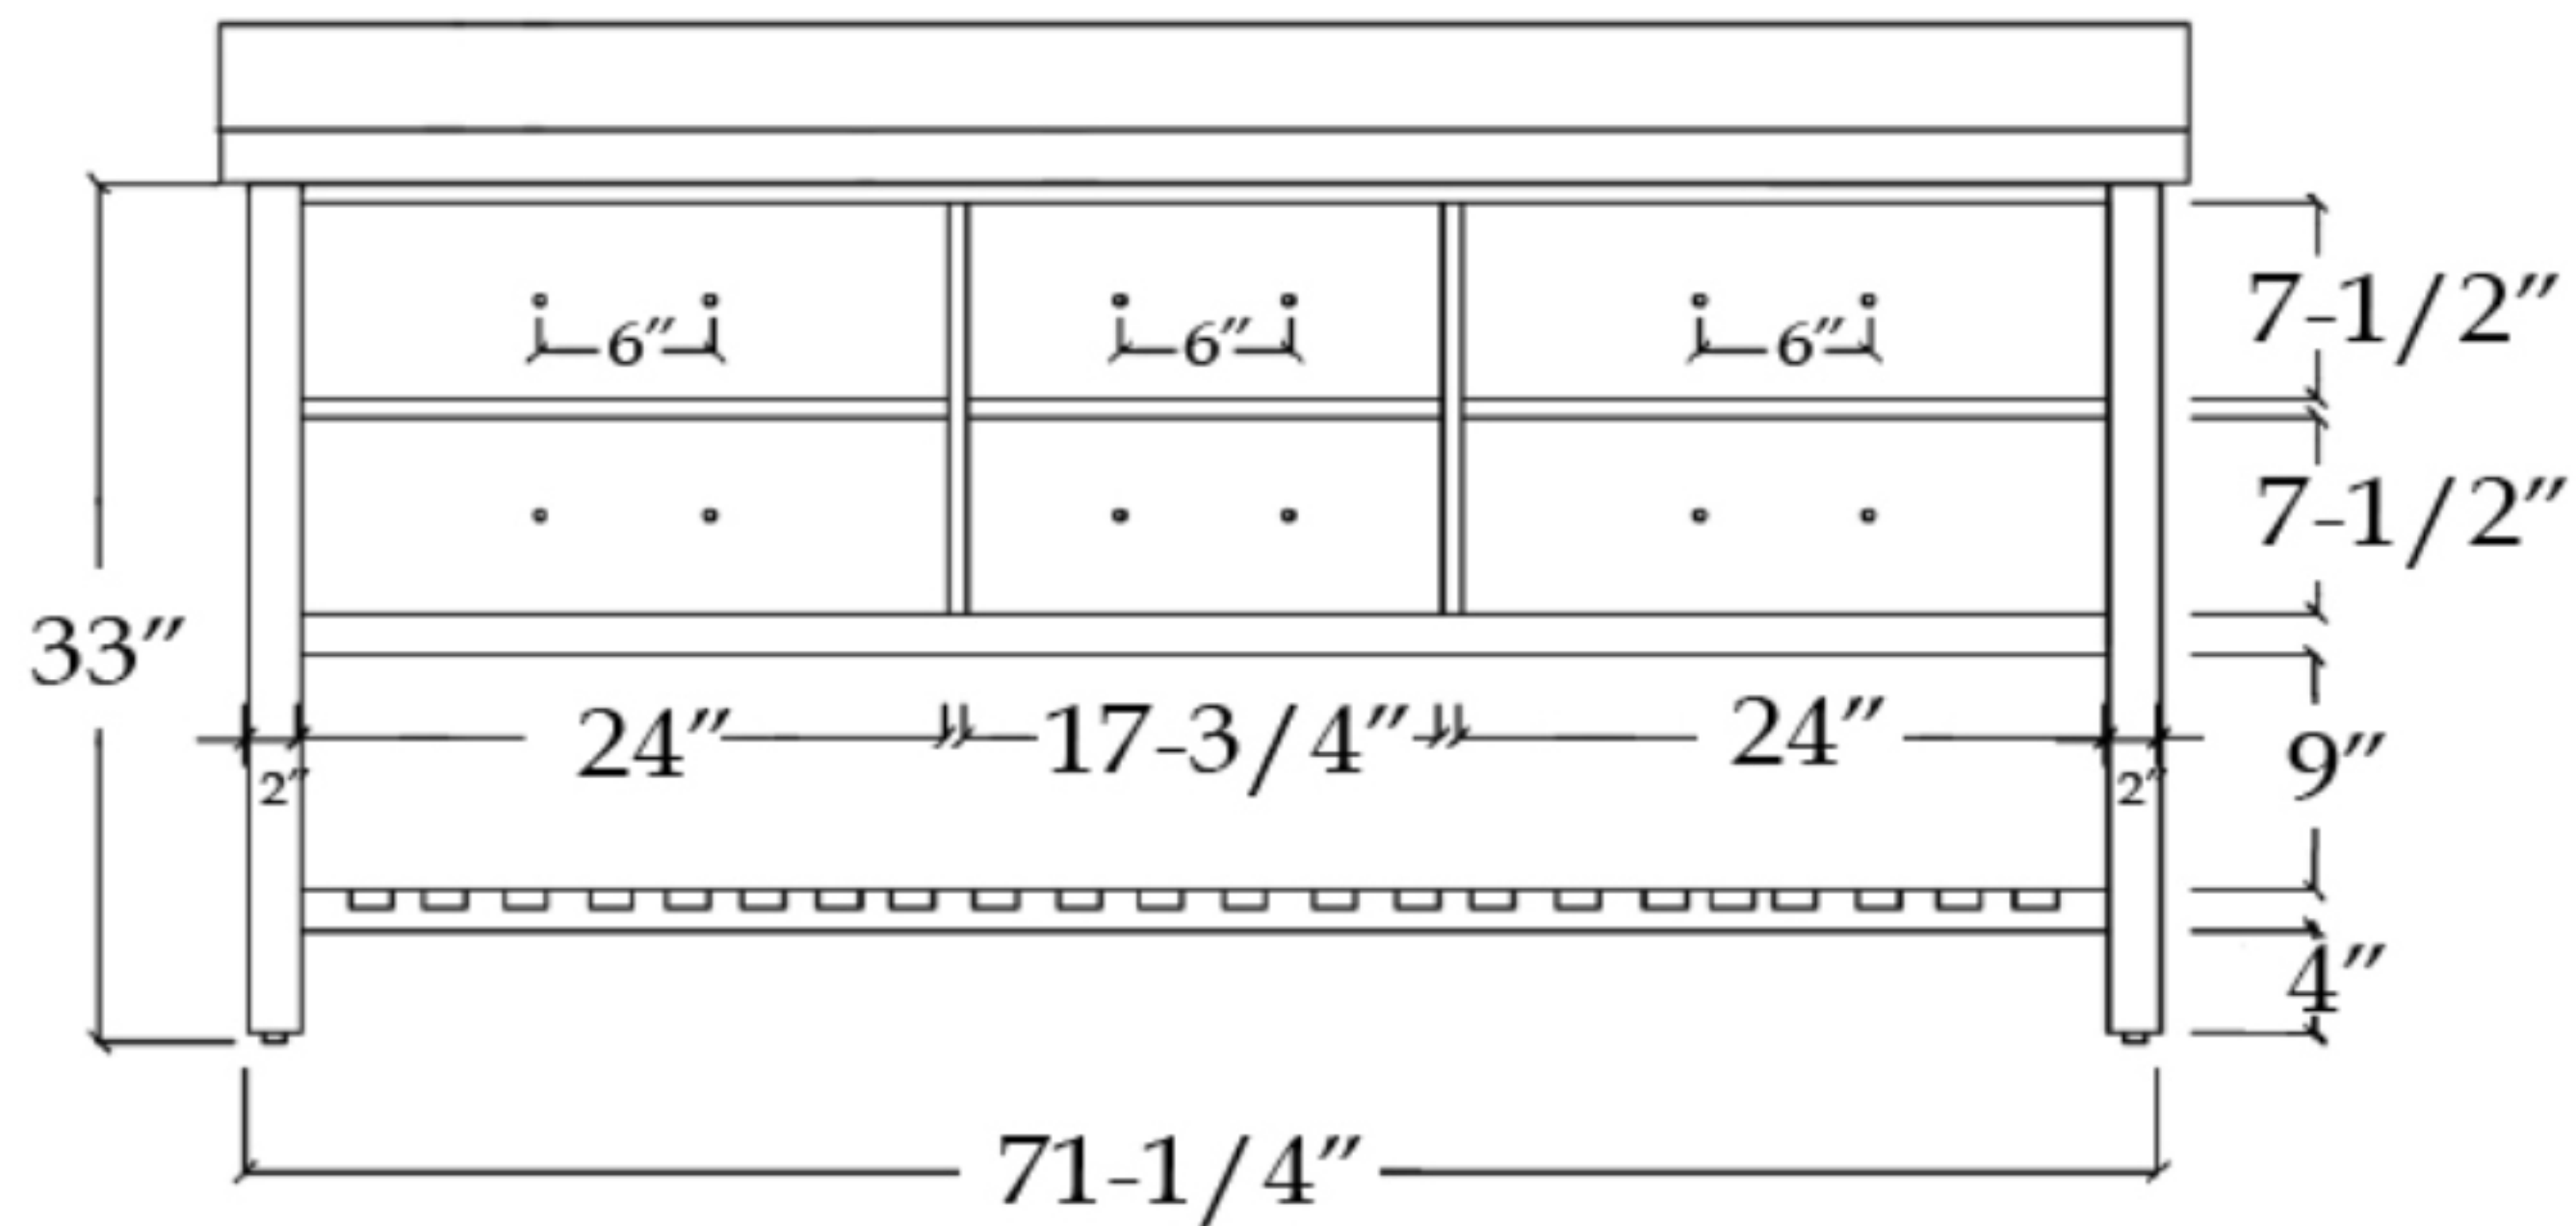

VFVC722234R

VALENCIA

Bathroom Vanity

TOP VIEW

COUNTER-TOP

Backsplash

FRONT VIEW

SIDE VIEW