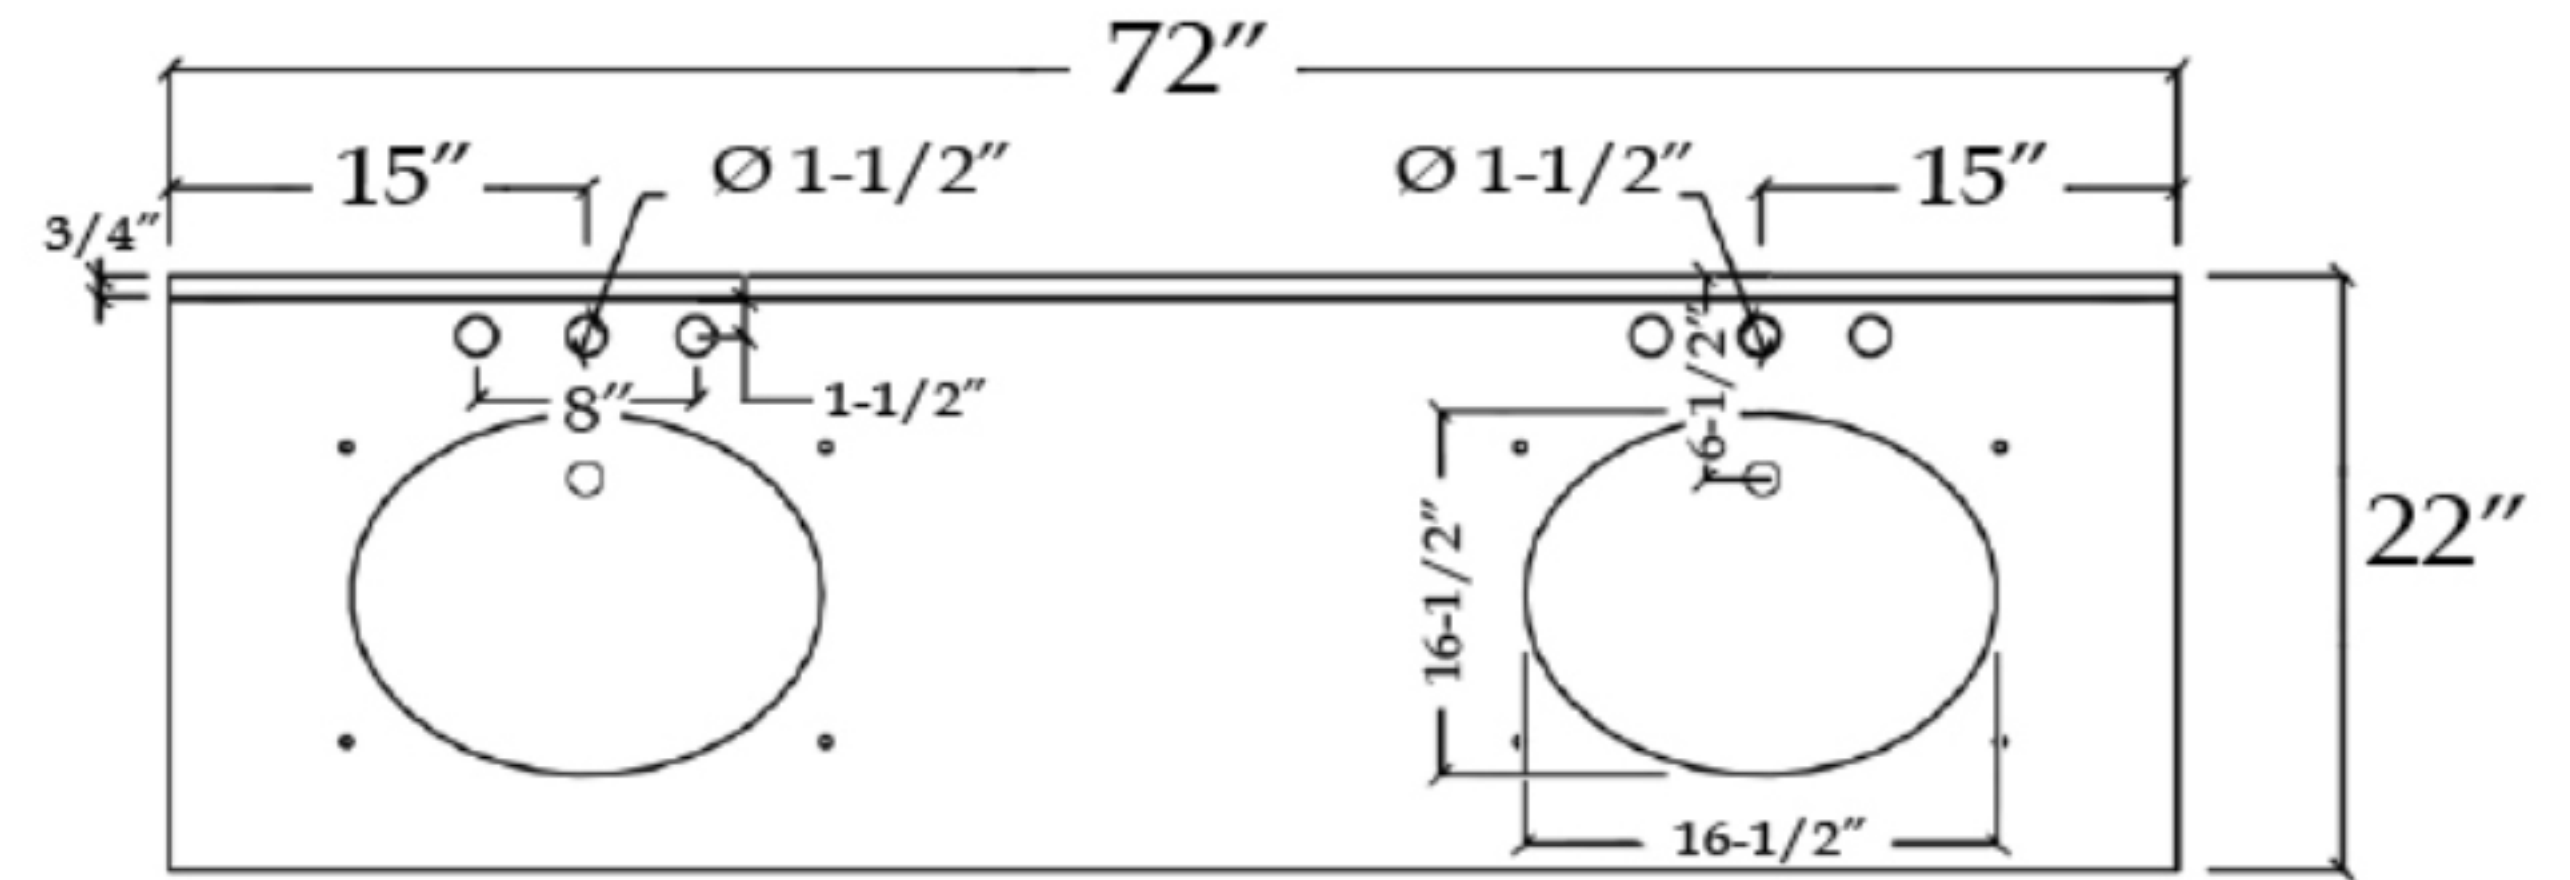

VFVC722234R

VALENCIA

Bathroom Vanity

TOP VIEW

COUNTER-TOP

Backsplash

FRONT VIEW

SIDE VIEW