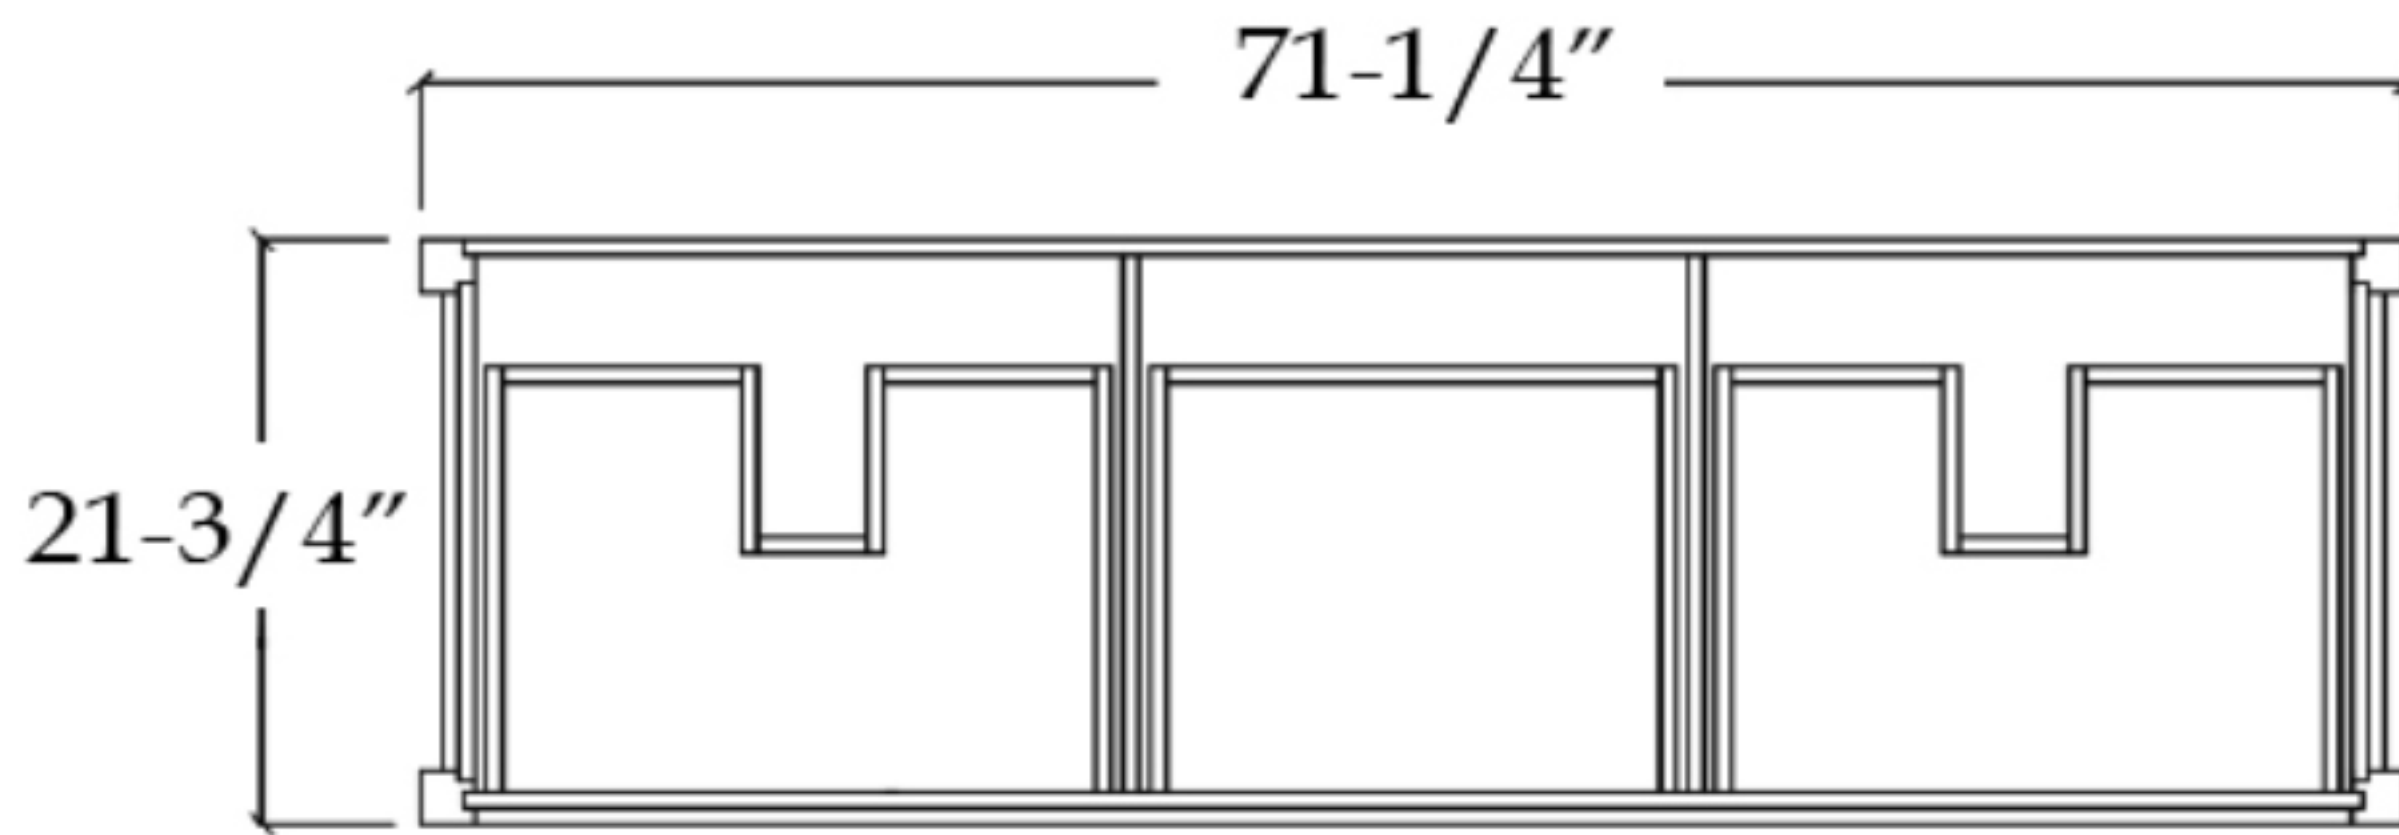

VFVC722234R

VALENCIA

Bathroom Vanity

TOP VIEW

COUNTER-TOP

Backsplash

FRONT VIEW

SIDE VIEW