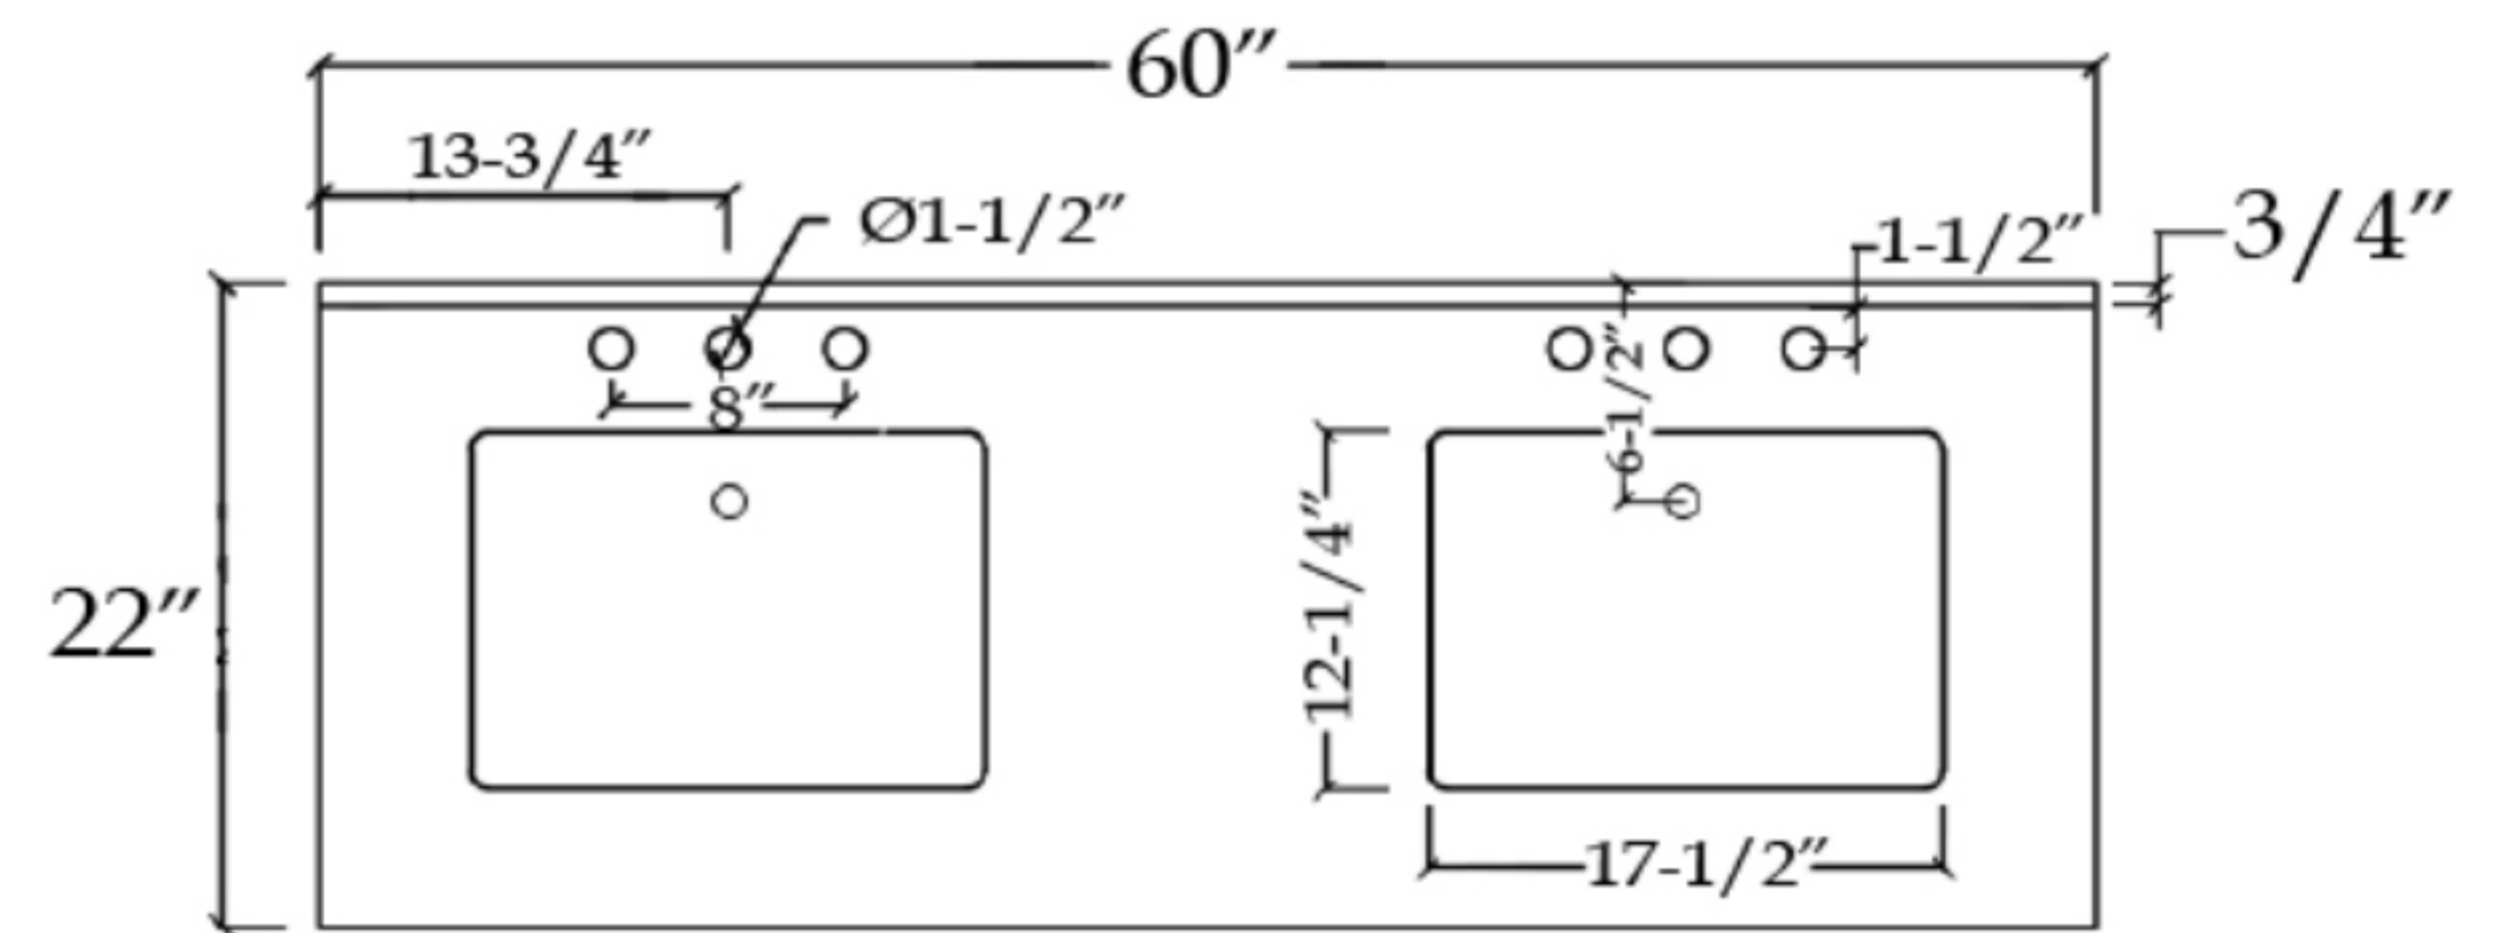

# VALENCIA

Bathroom Vanity

TOP VIEW

COUNTER-TOP

Backsplash

SIDE VIEW