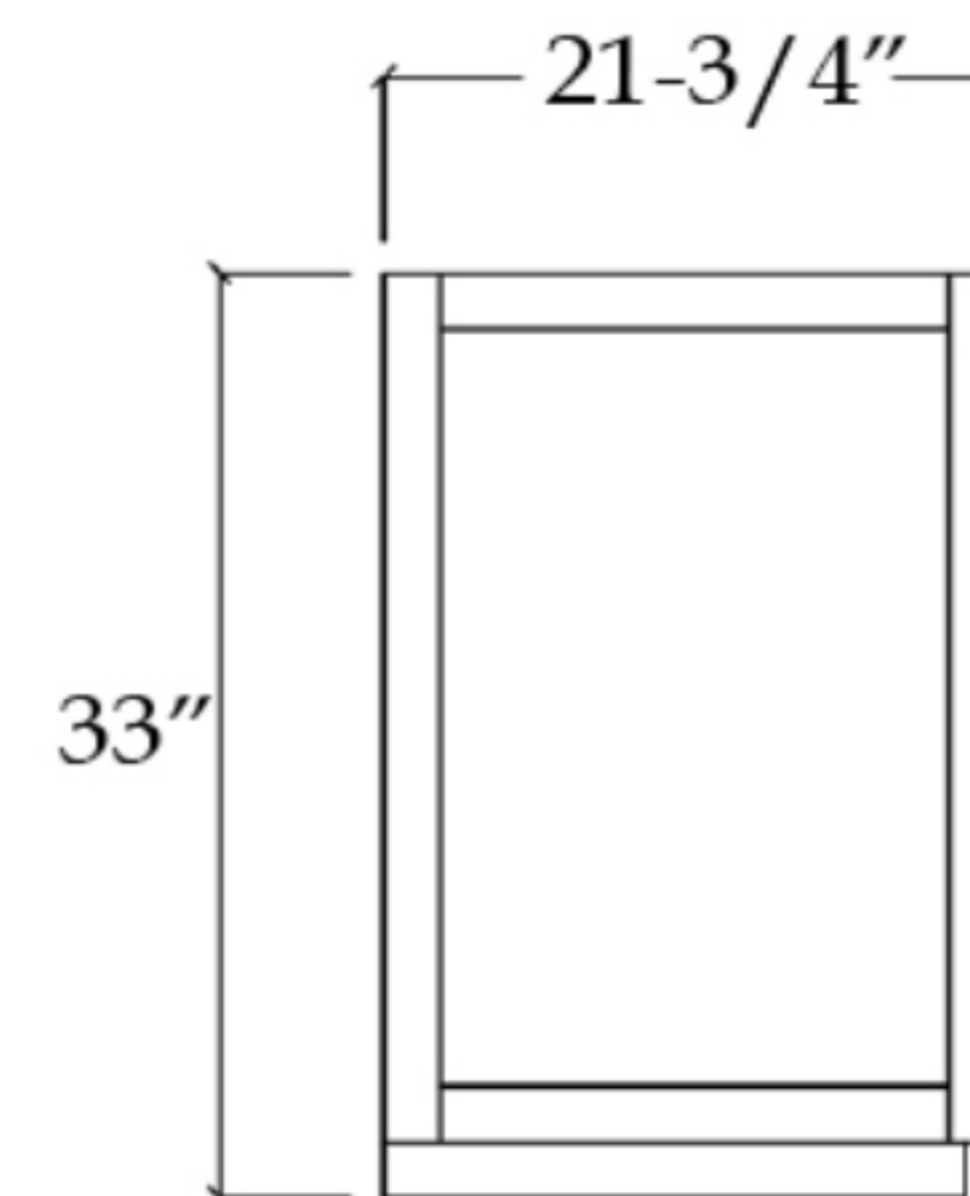

# VALENCIA

Bathroom Vanity

TOP VIEW

COUNTER-TOP

Backsplash

SIDE VIEW