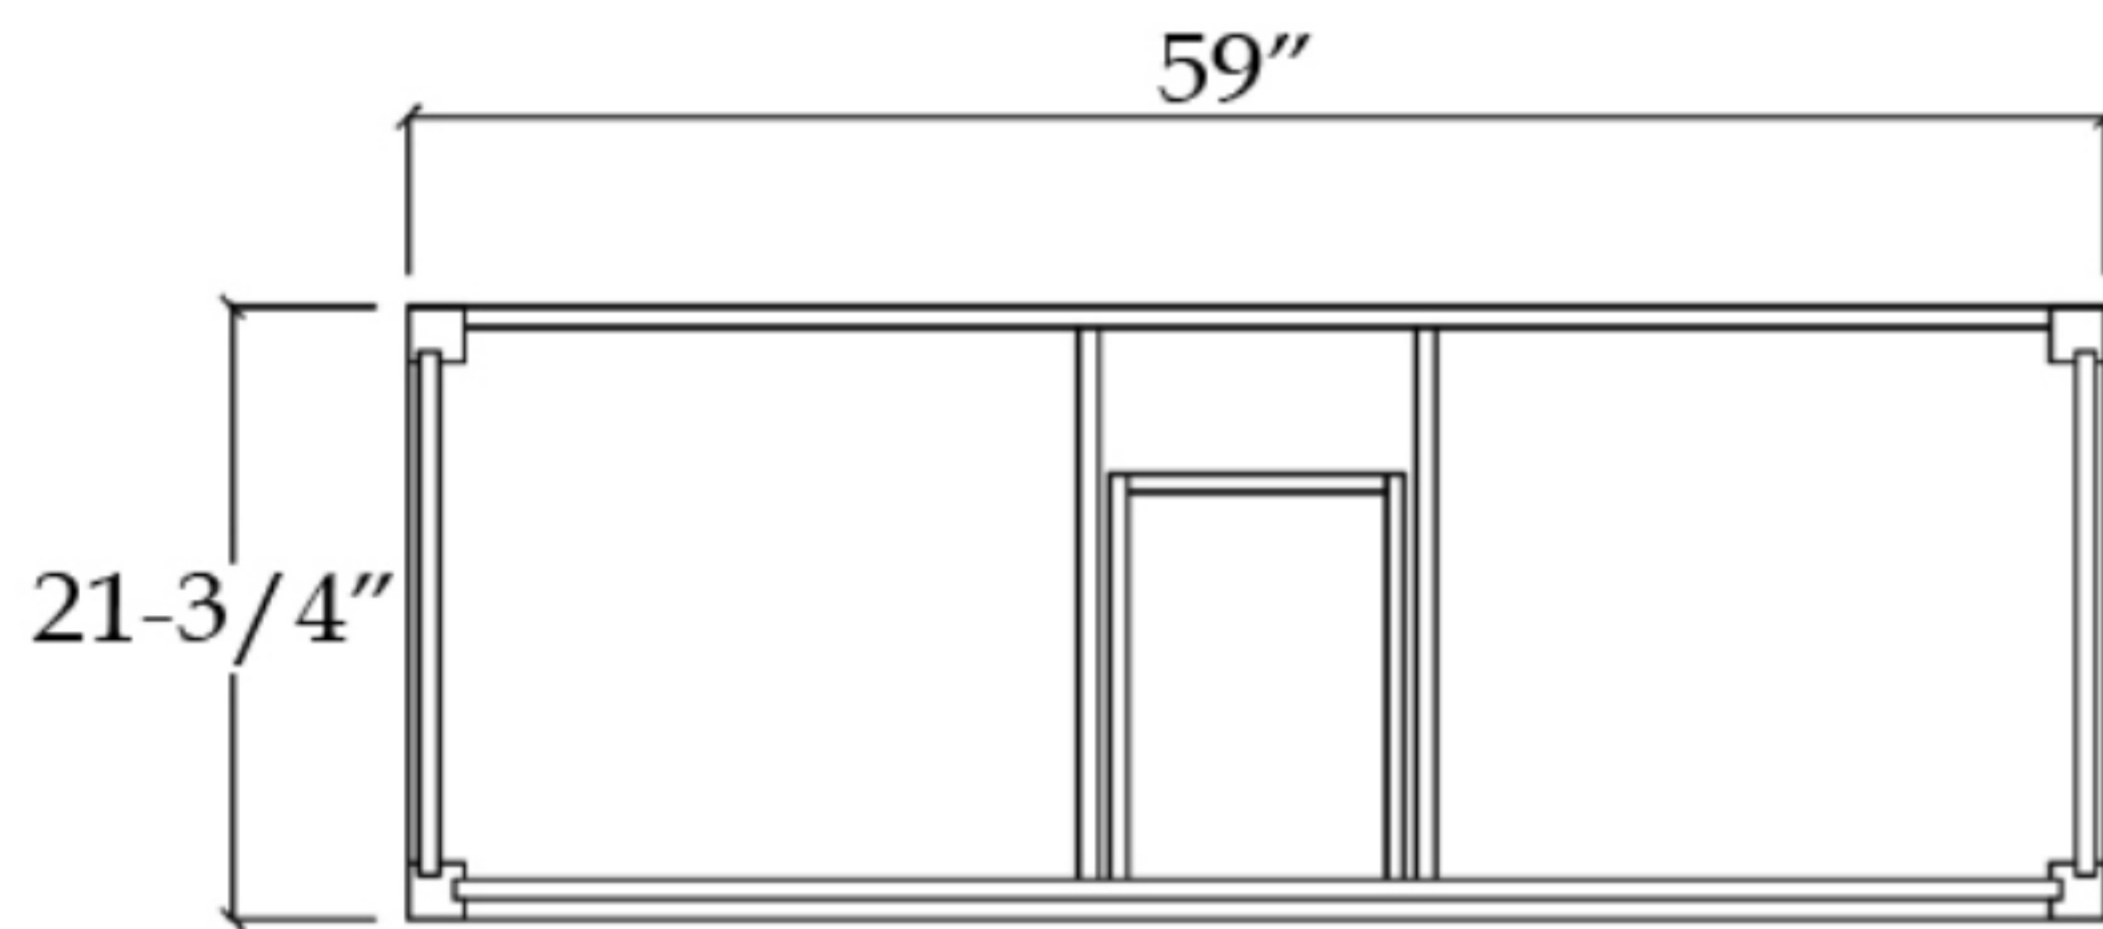

# VALENCIA

Bathroom Vanity

TOP VIEW

COUNTER-TOP

Backsplash

SIDE VIEW