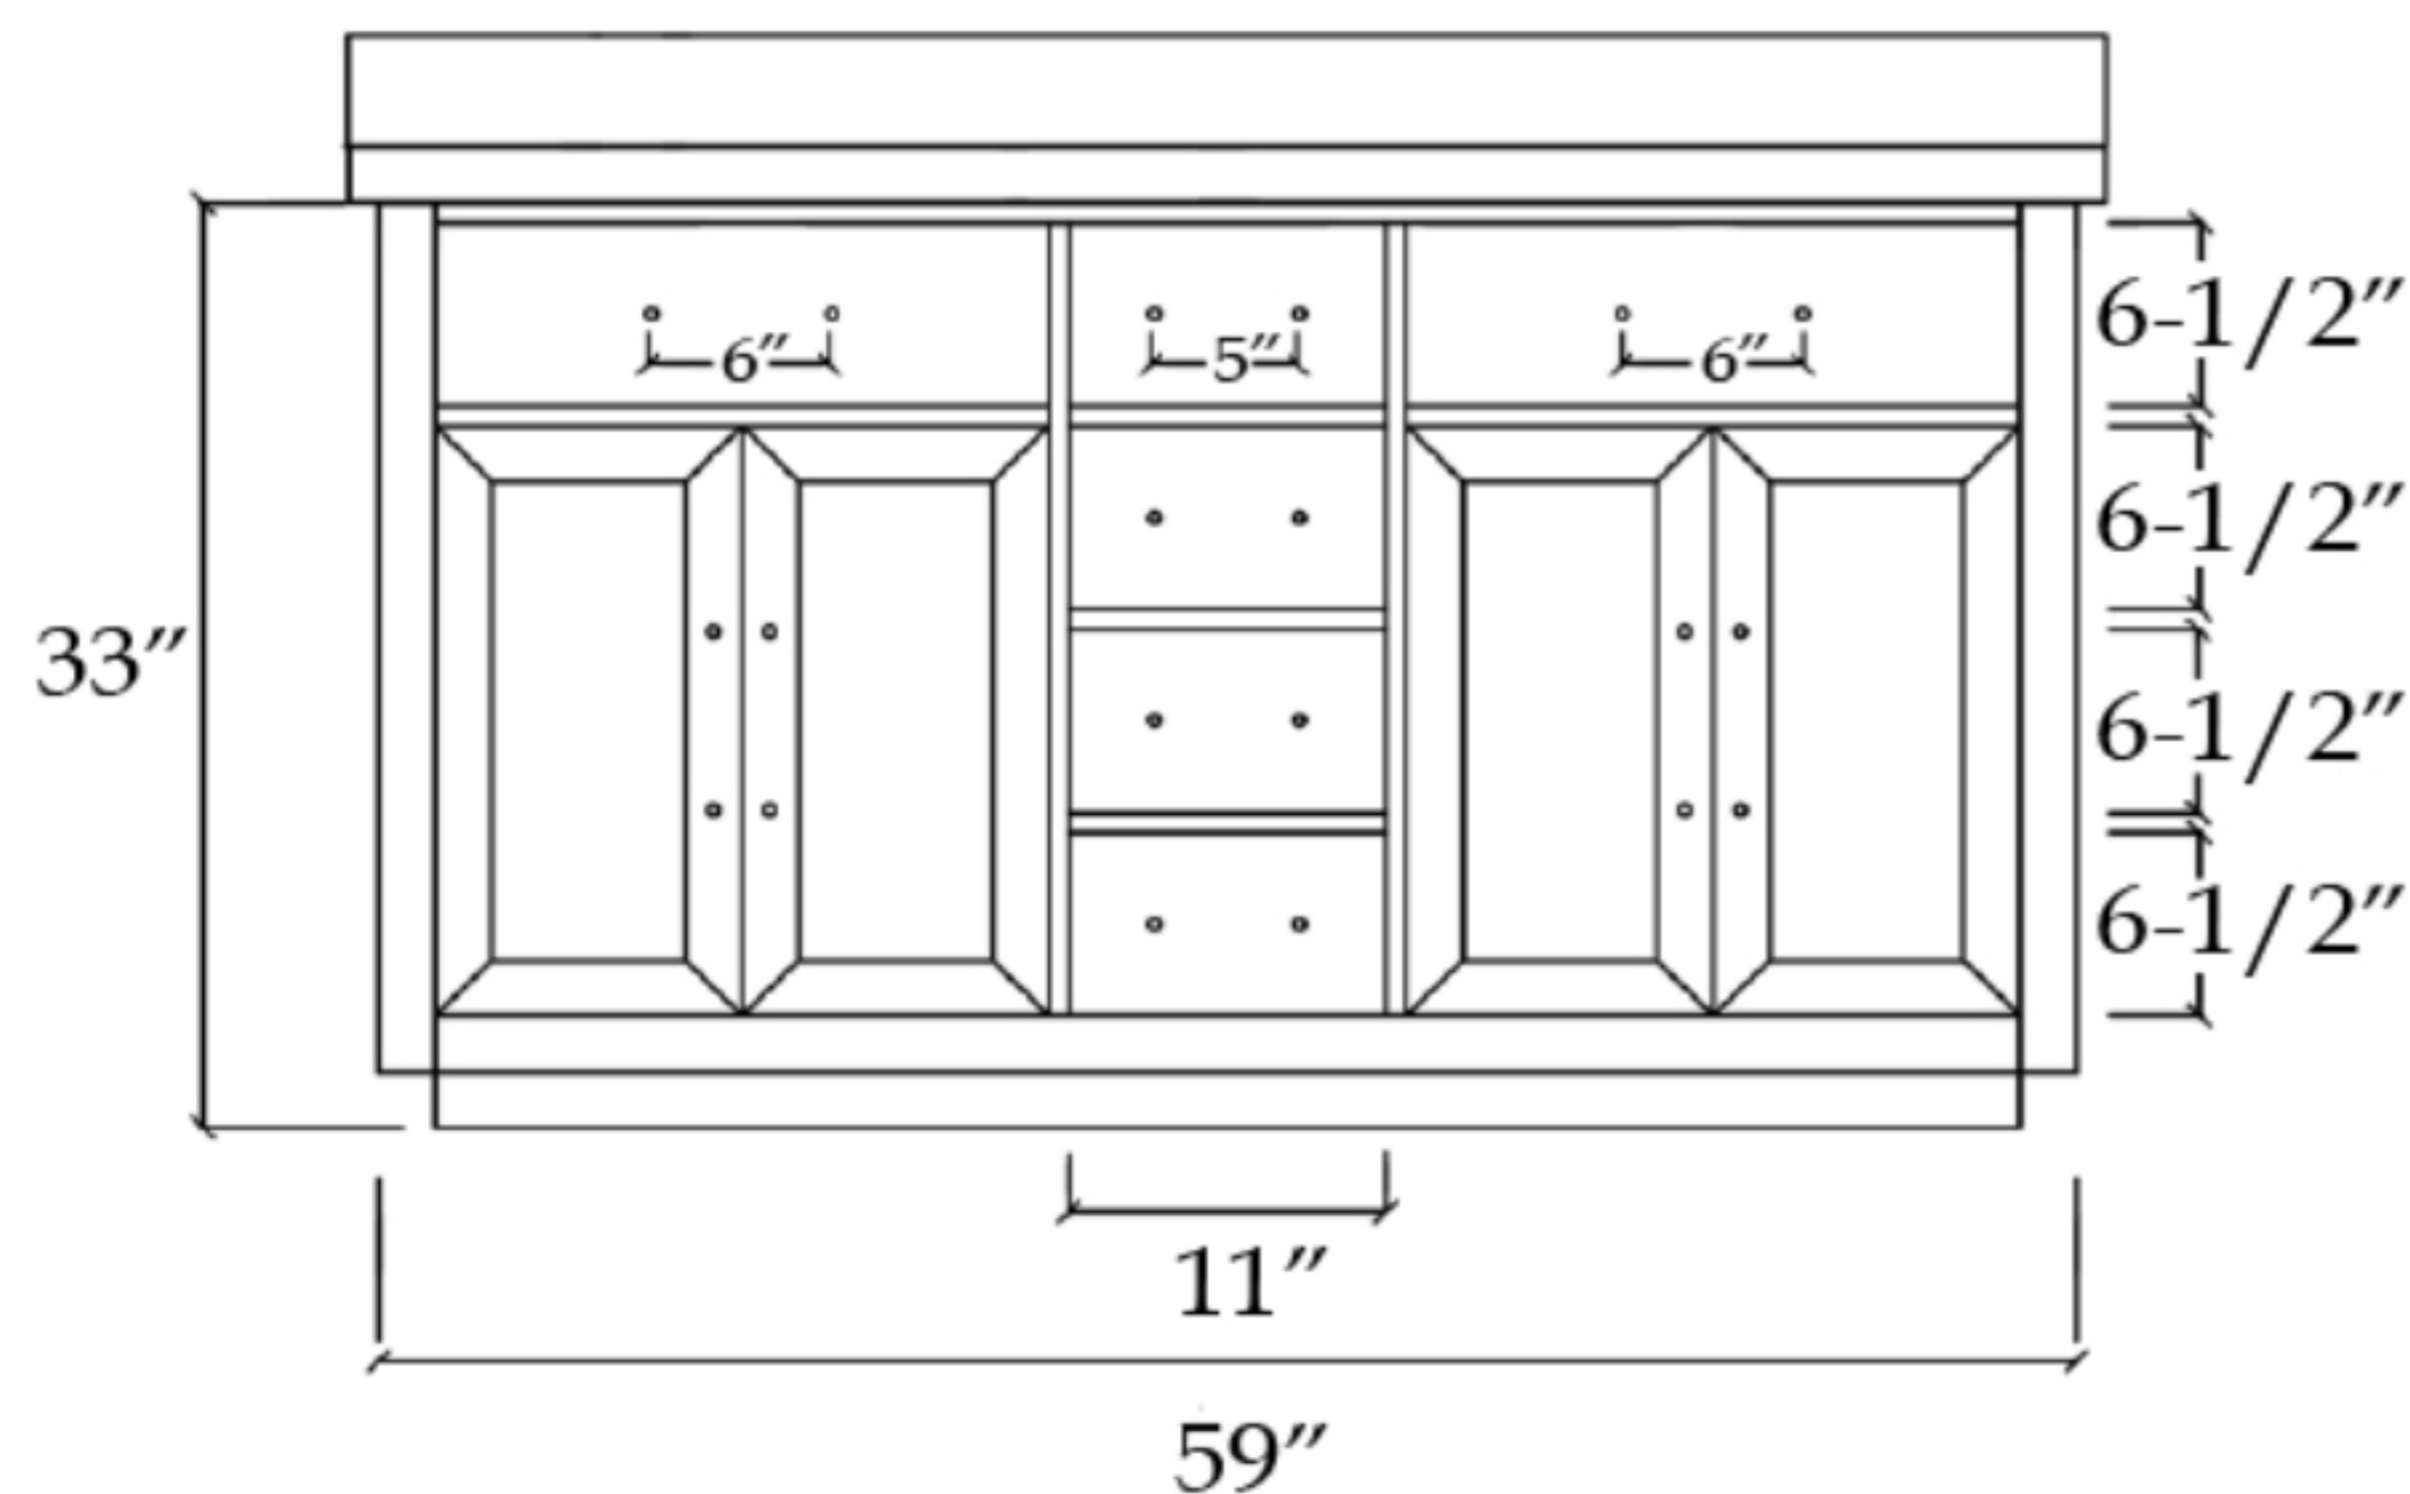

# VALENCIA

Bathroom Vanity

TOP VIEW

COUNTER-TOP

Backsplash

SIDE VIEW