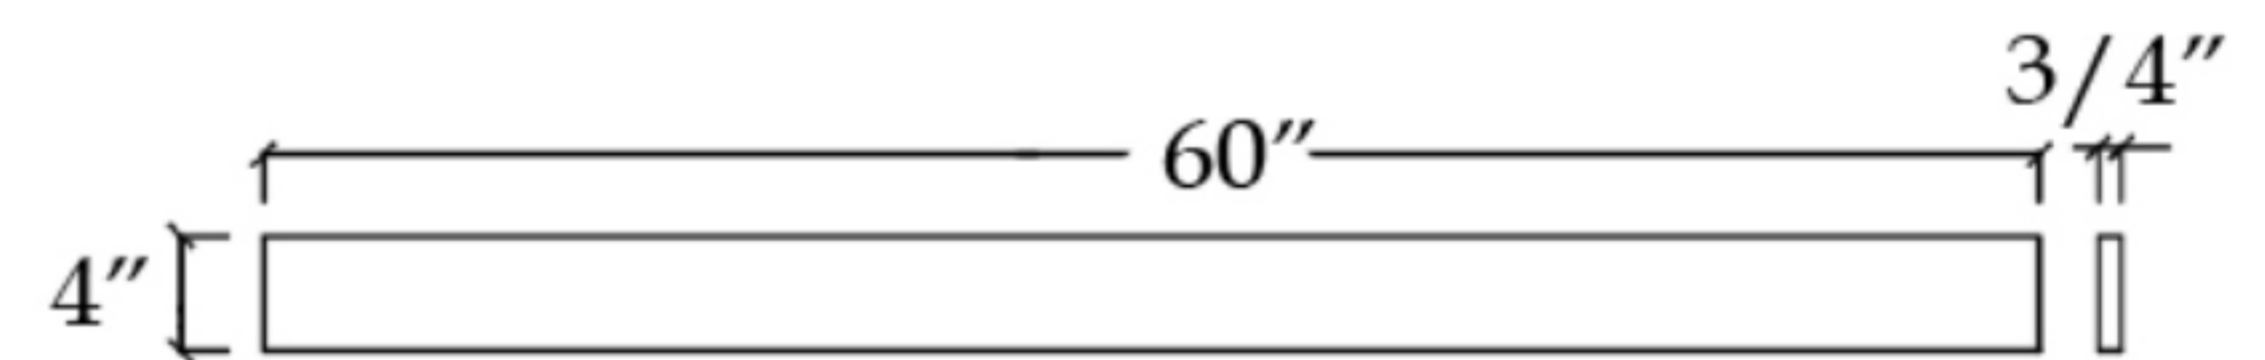

# VALENCIA

Bathroom Vanity

TOP VIEW

COUNTER-TOP

Backsplash

SIDE VIEW