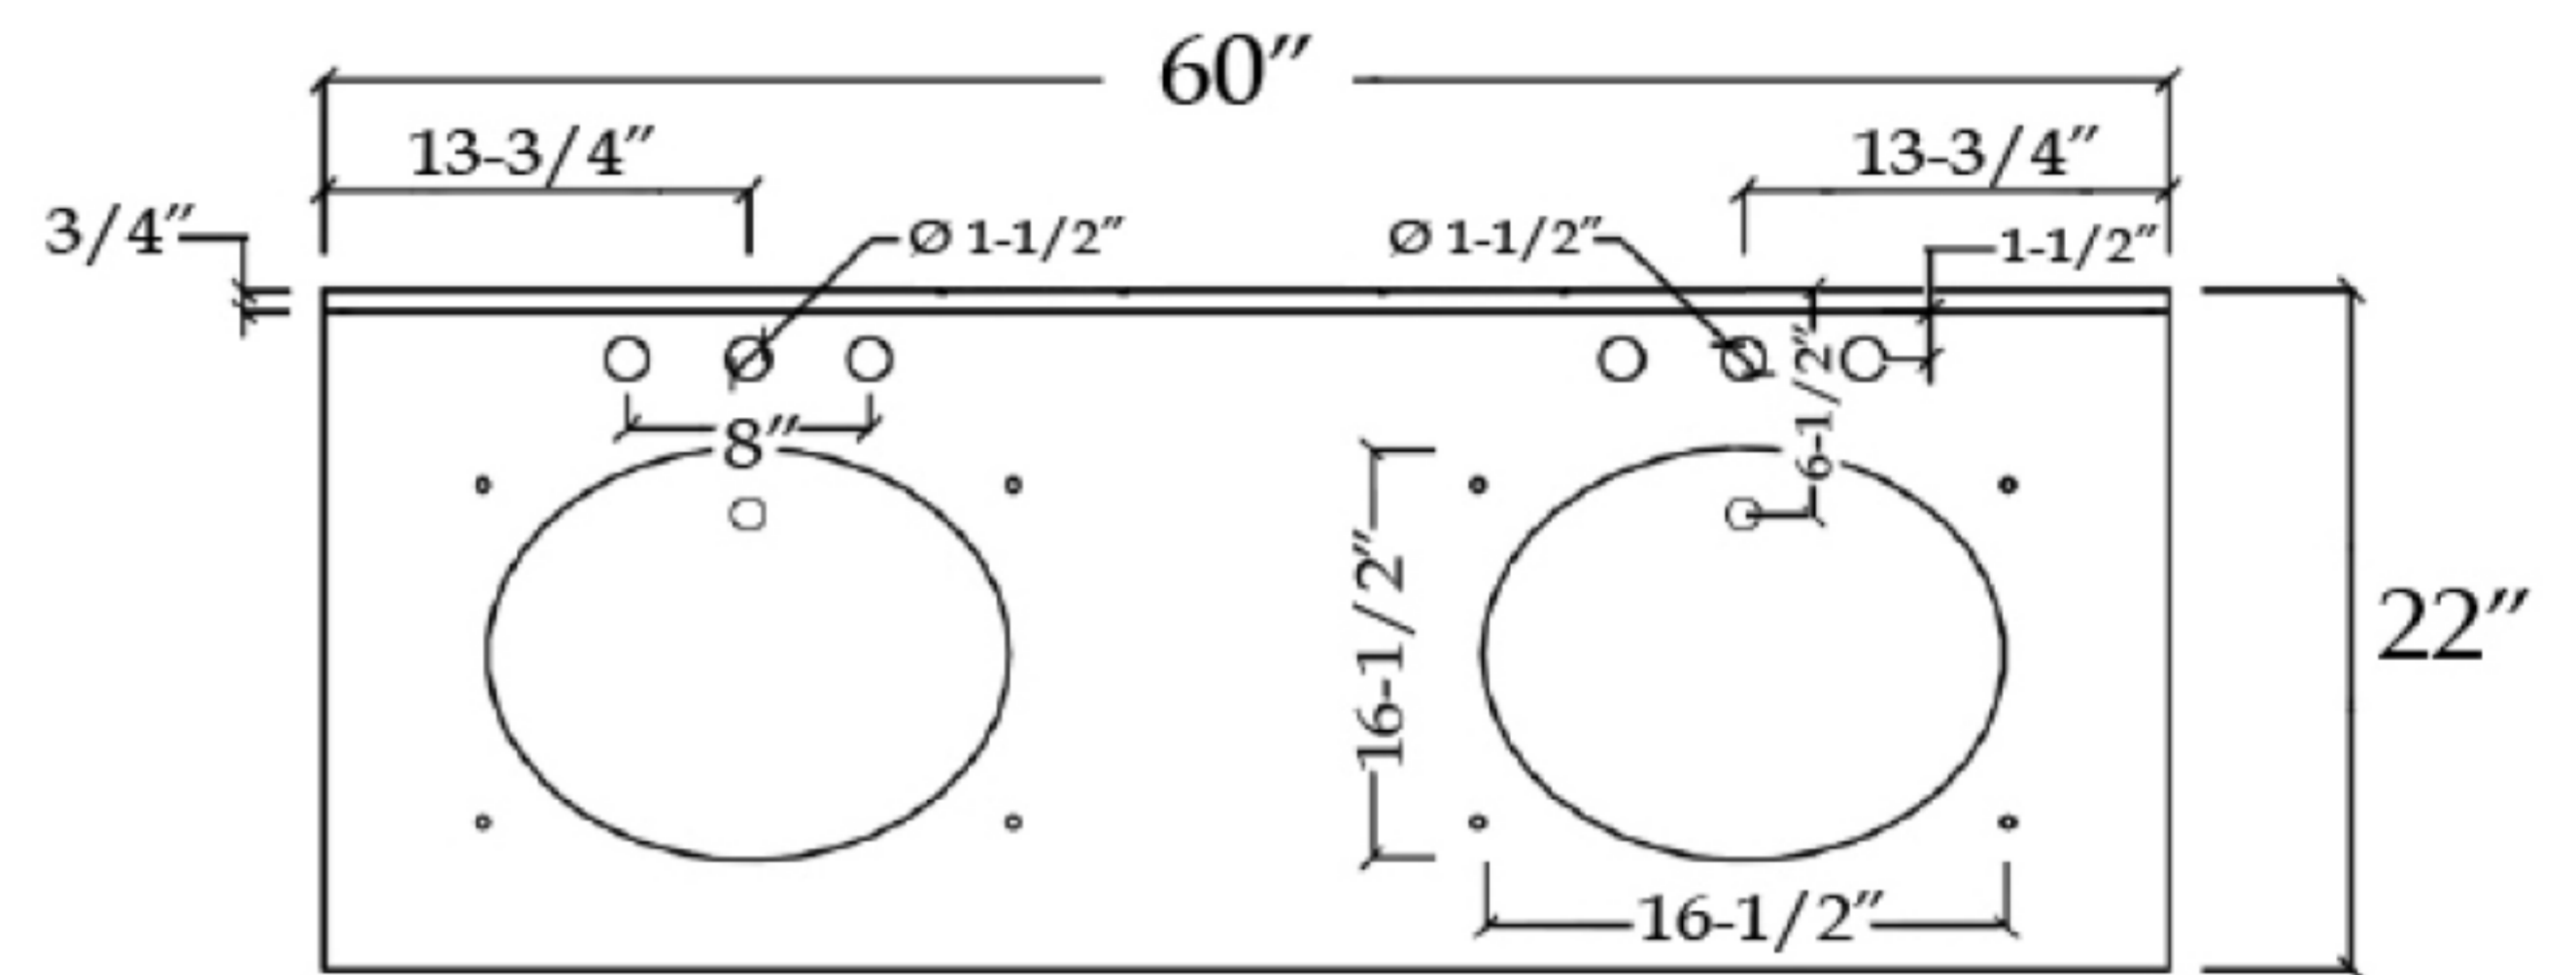

VFVC602234R

VALENCIA

Bathroom Vanity

TOP VIEW

COUNTER-TOP

Backsplash

FRONT VIEW

SIDE VIEW