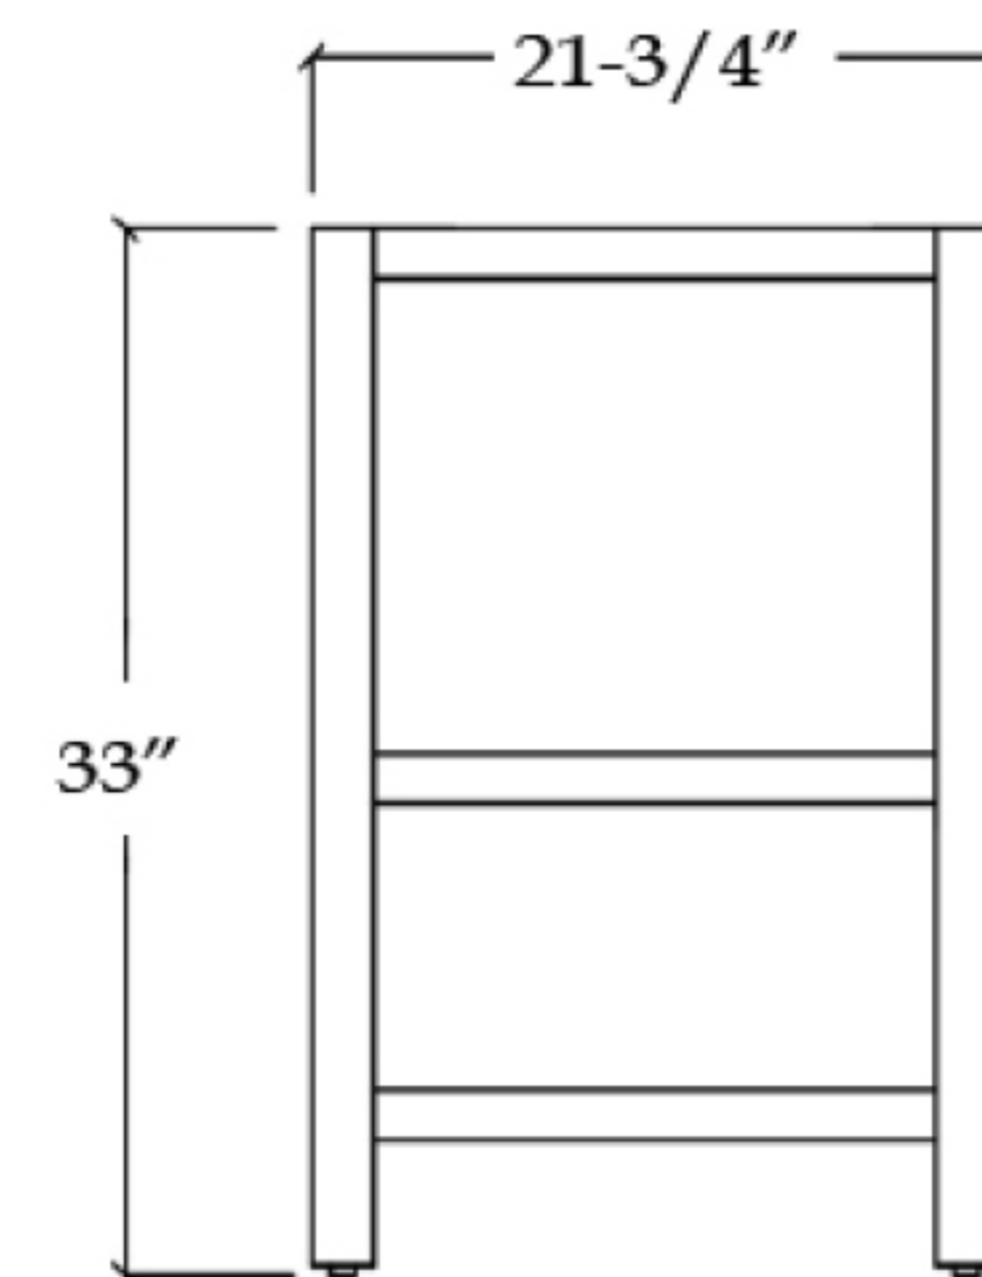

VFVC602234R

VALENCIA

Bathroom Vanity

TOP VIEW

COUNTER-TOP

Backsplash

FRONT VIEW

SIDE VIEW