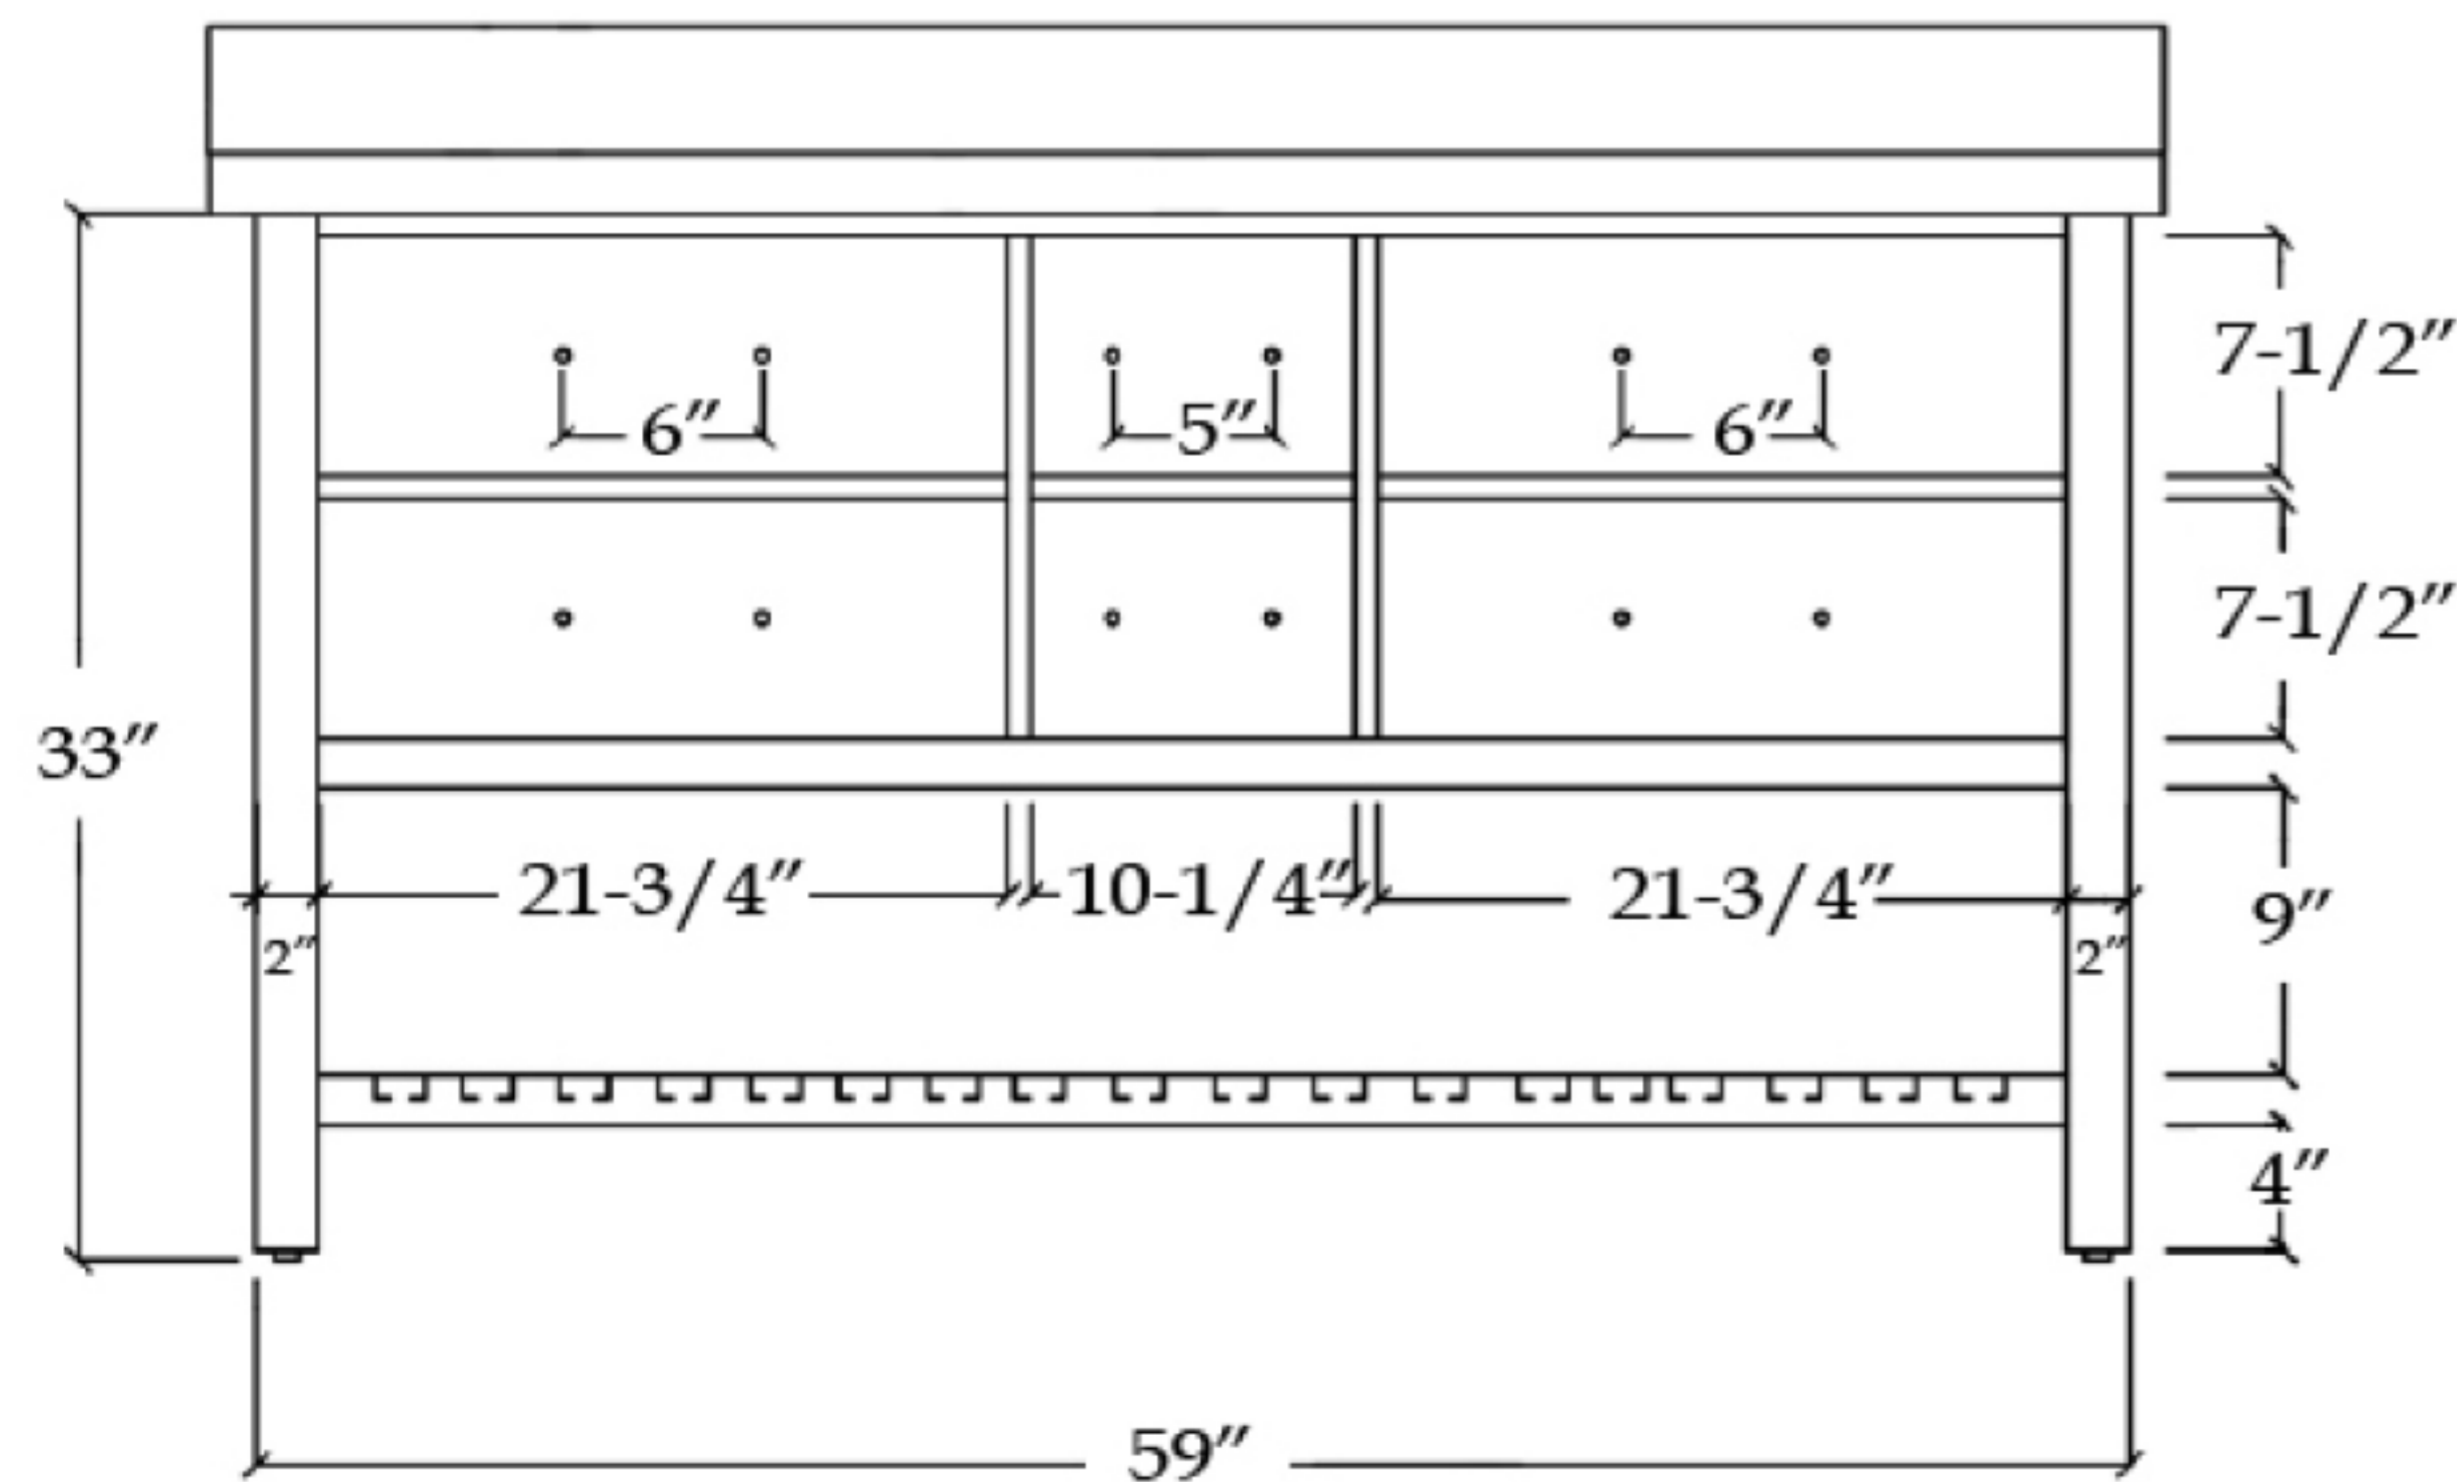

VFVC602234R

VALENCIA

Bathroom Vanity

TOP VIEW

COUNTER-TOP

Backsplash

FRONT VIEW

SIDE VIEW