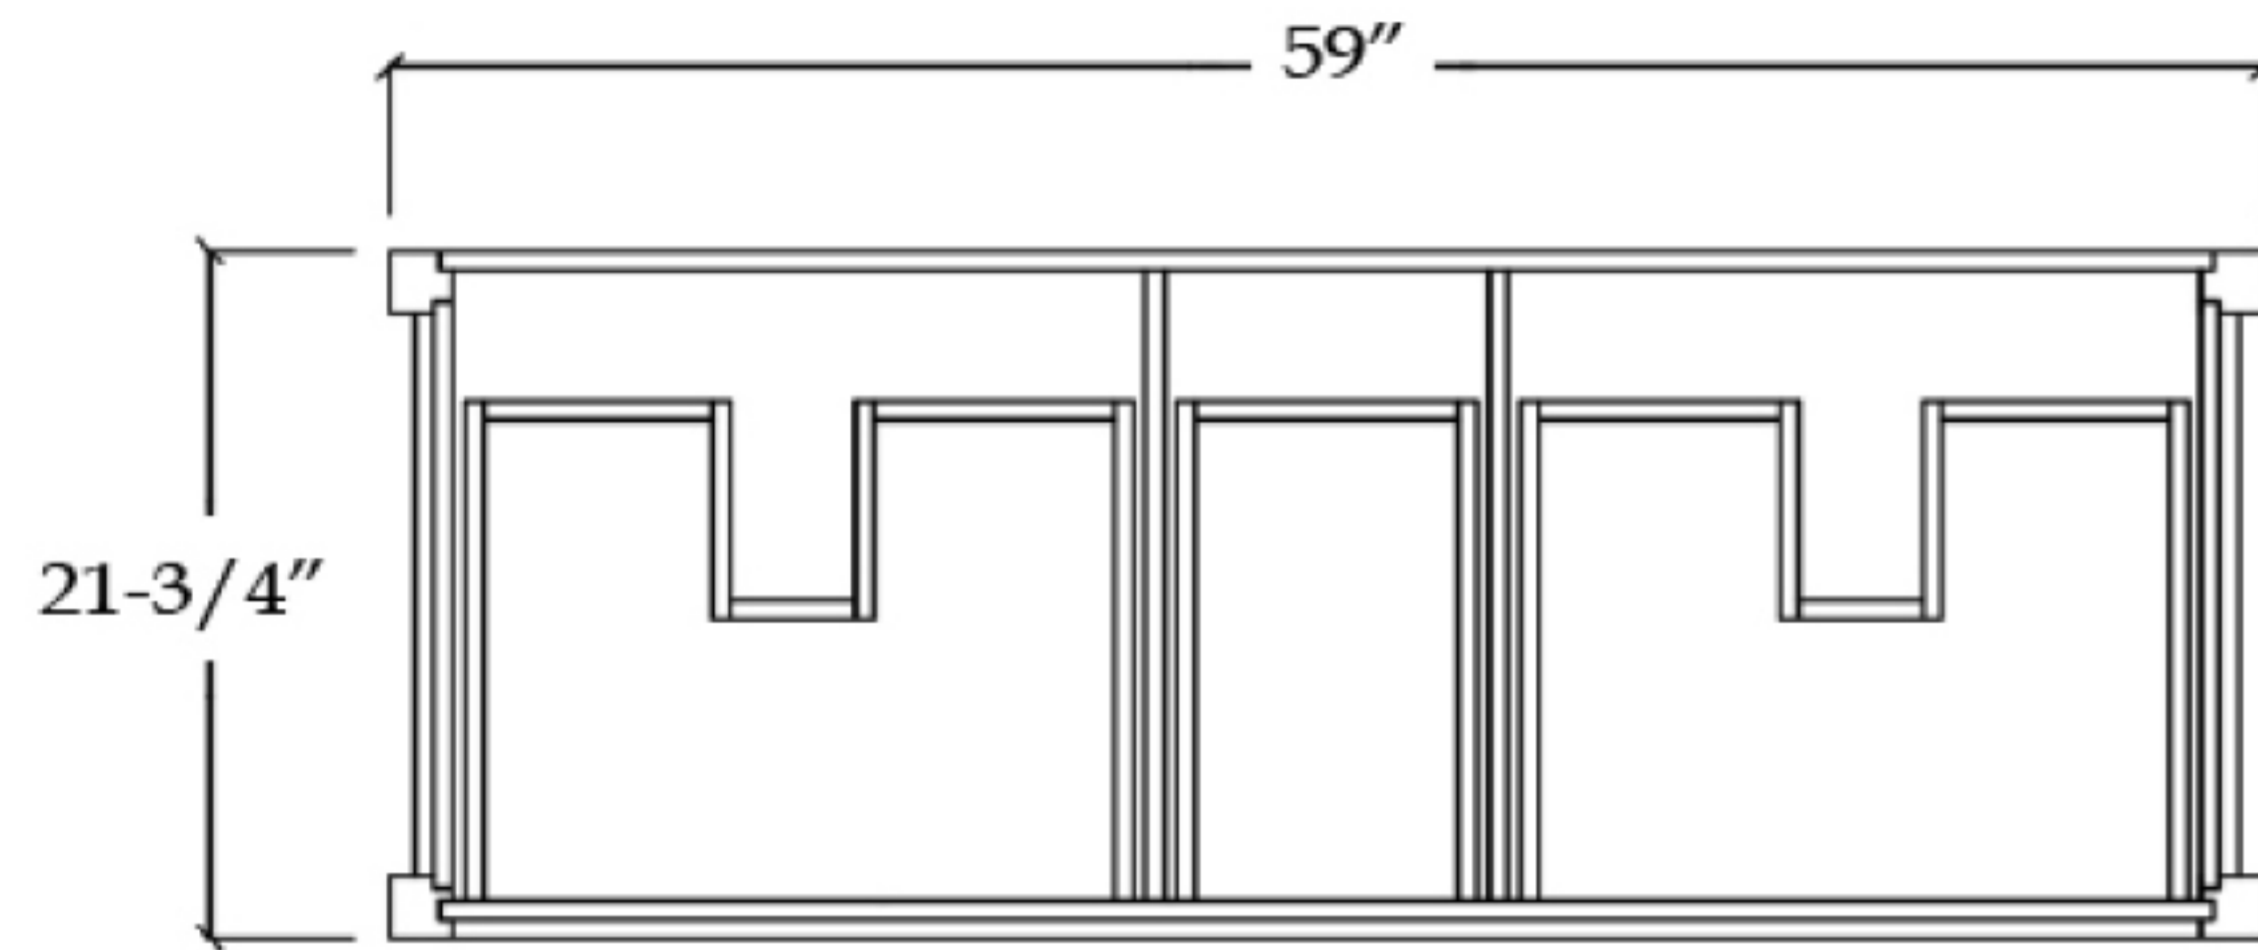

VFVC602234R

VALENCIA

Bathroom Vanity

TOP VIEW

COUNTER-TOP

Backsplash

FRONT VIEW

SIDE VIEW