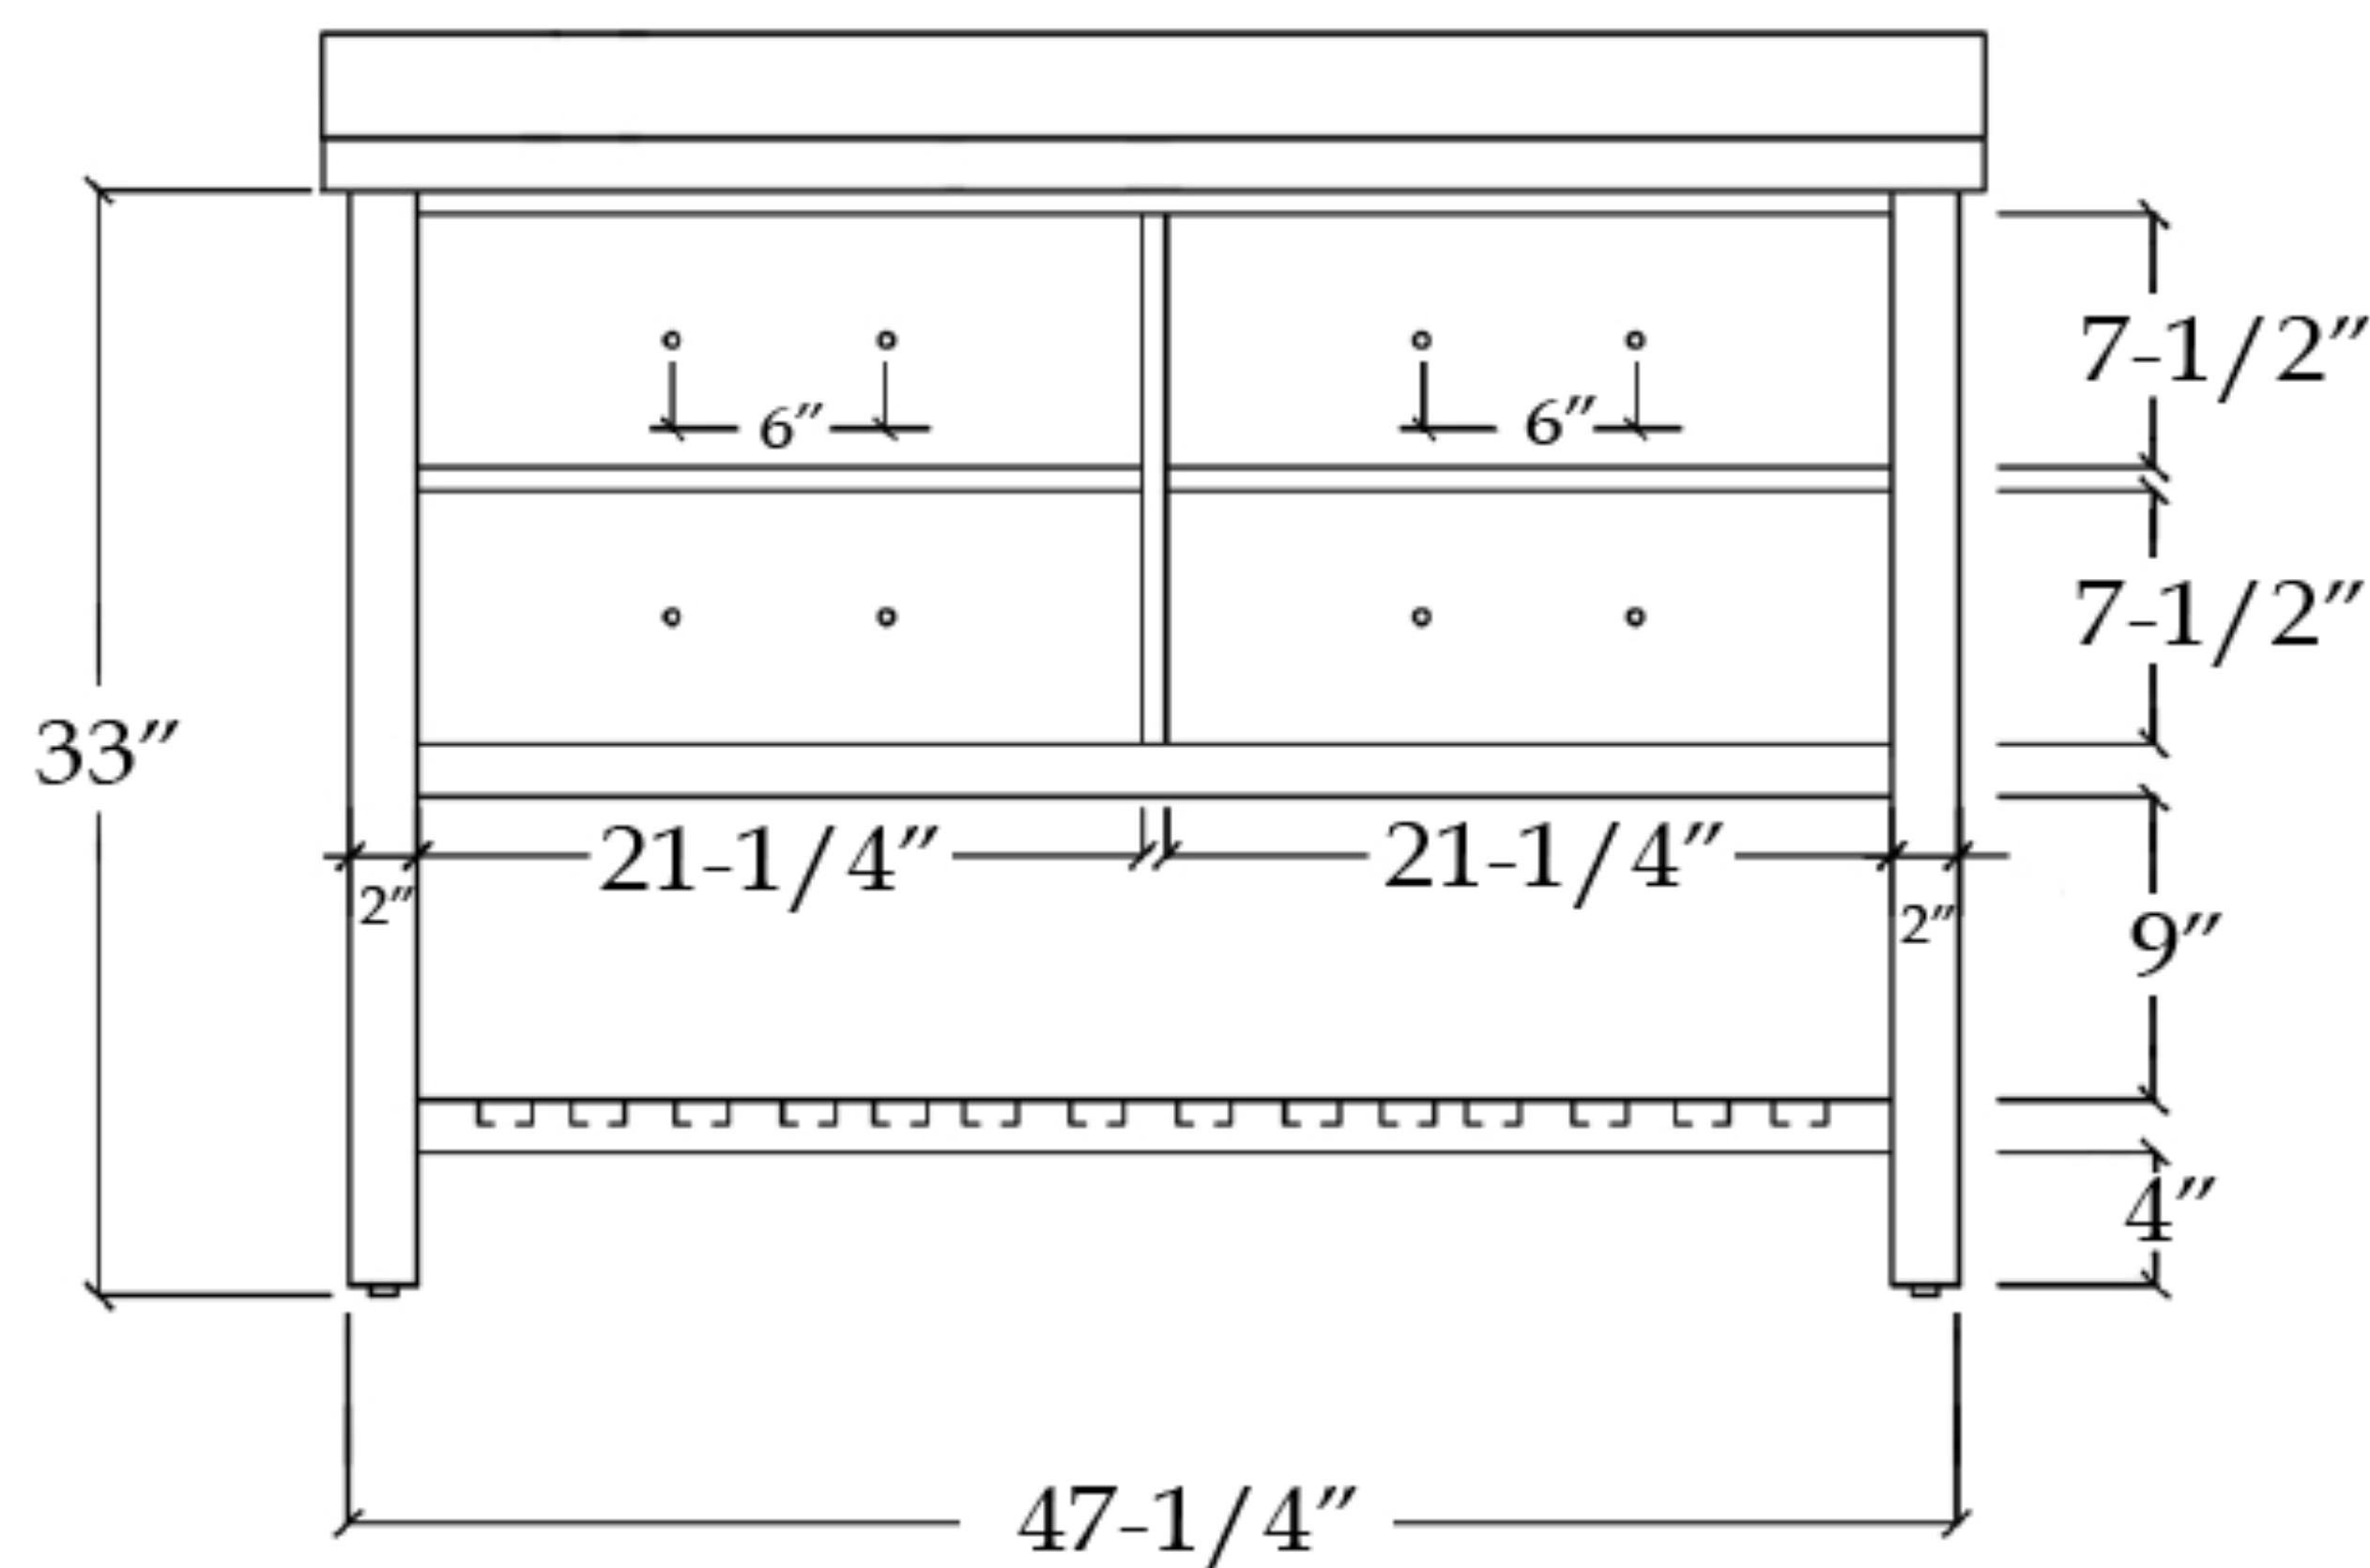

VFVC482234S

VALENCIA

Bathroom Vanity

TOP VIEW

COUNTER-TOP

Back splash

FRONT VIEW

SIDE VIEW