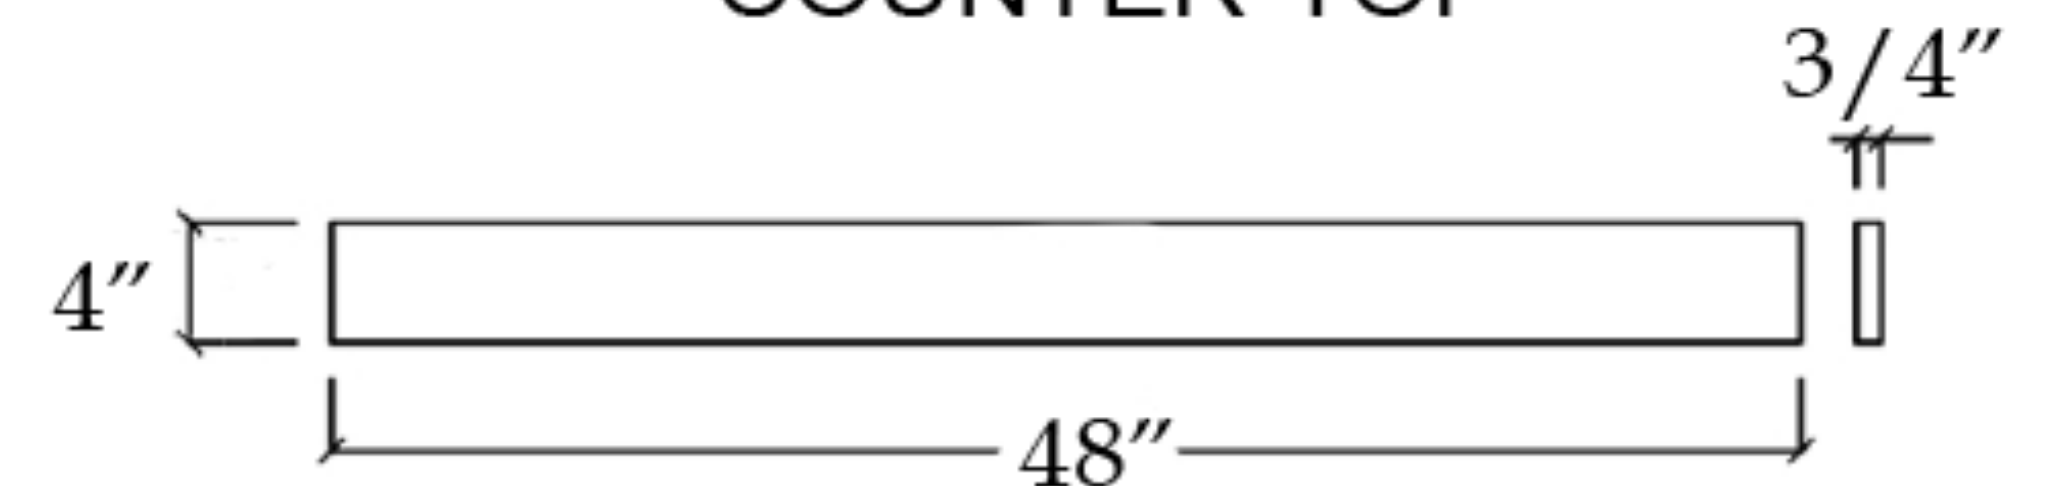

VFVC482234S

VALENCIA

Bathroom Vanity

TOP VIEW

COUNTER-TOP

Back splash

FRONT VIEW

SIDE VIEW