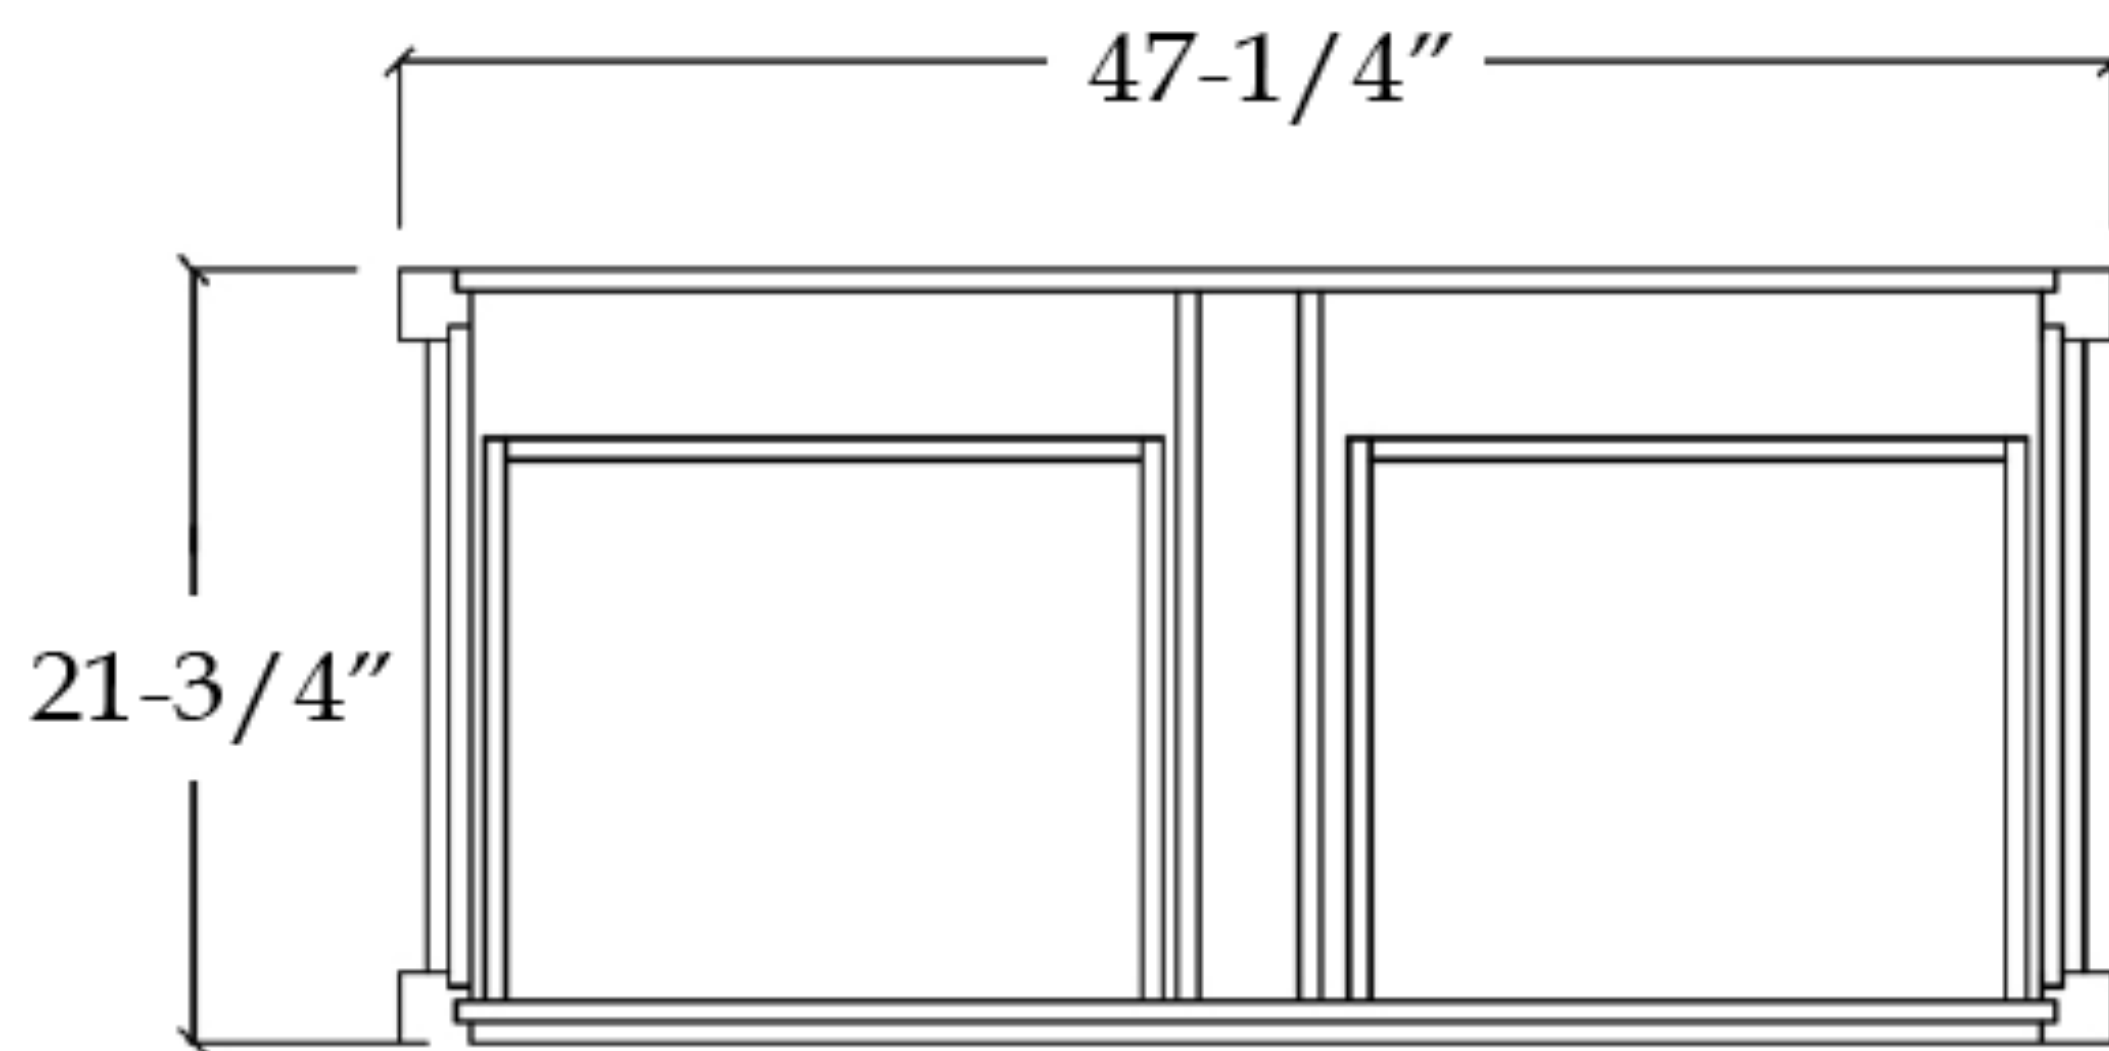

VFVC482234S

VALENCIA

Bathroom Vanity

TOP VIEW

COUNTER-TOP

Back splash

FRONT VIEW

SIDE VIEW