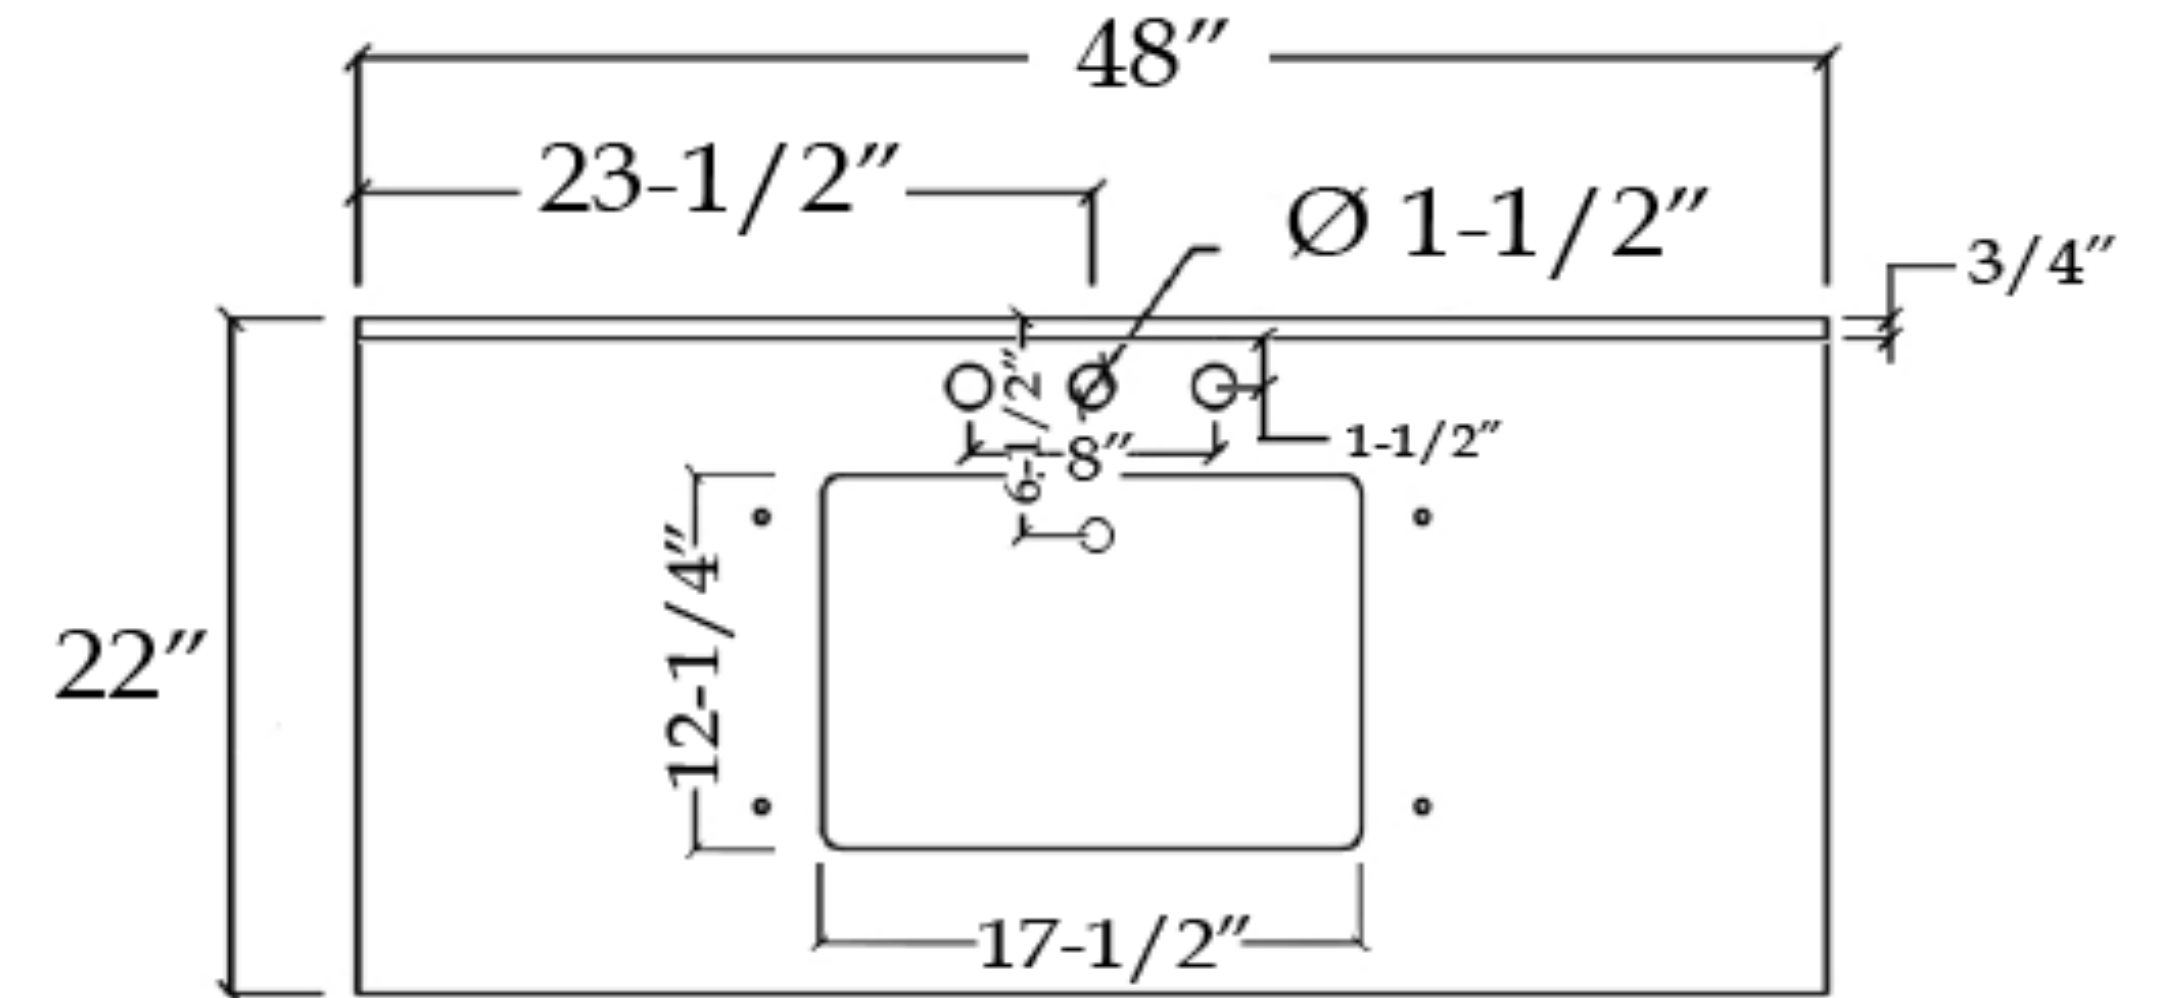

VFVC482234S

VALENCIA

Bathroom Vanity

TOP VIEW

COUNTER-TOP

Back splash

FRONT VIEW

SIDE VIEW