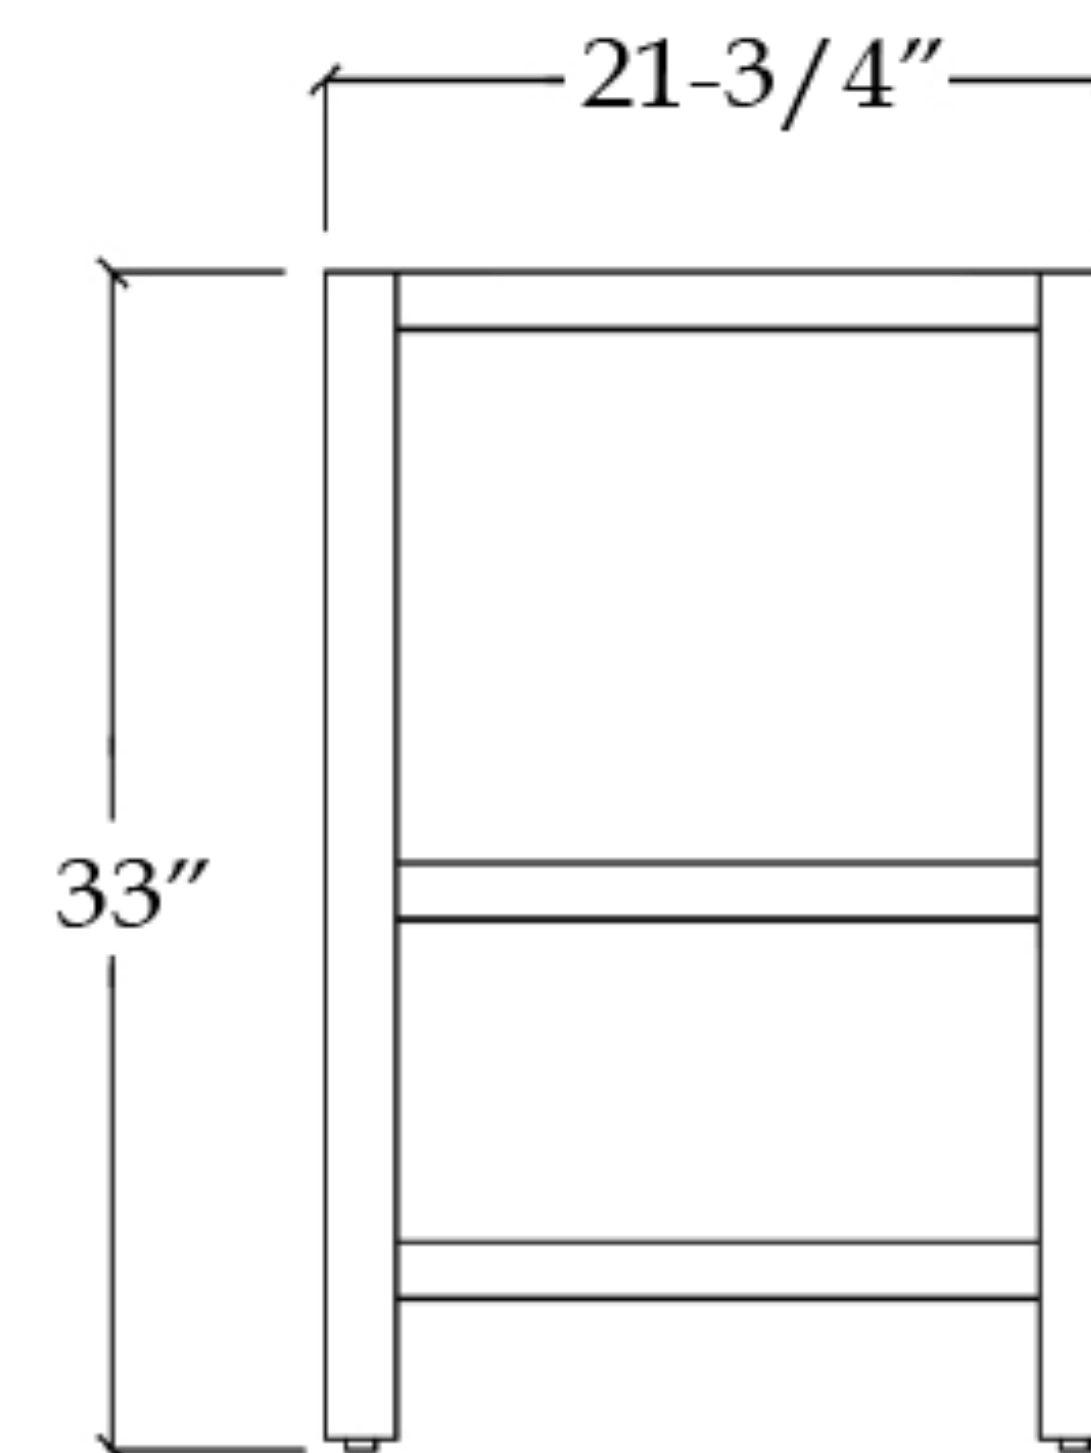

VFVC482234S

VALENCIA

Bathroom Vanity

TOP VIEW

COUNTER-TOP

Back splash

FRONT VIEW

SIDE VIEW