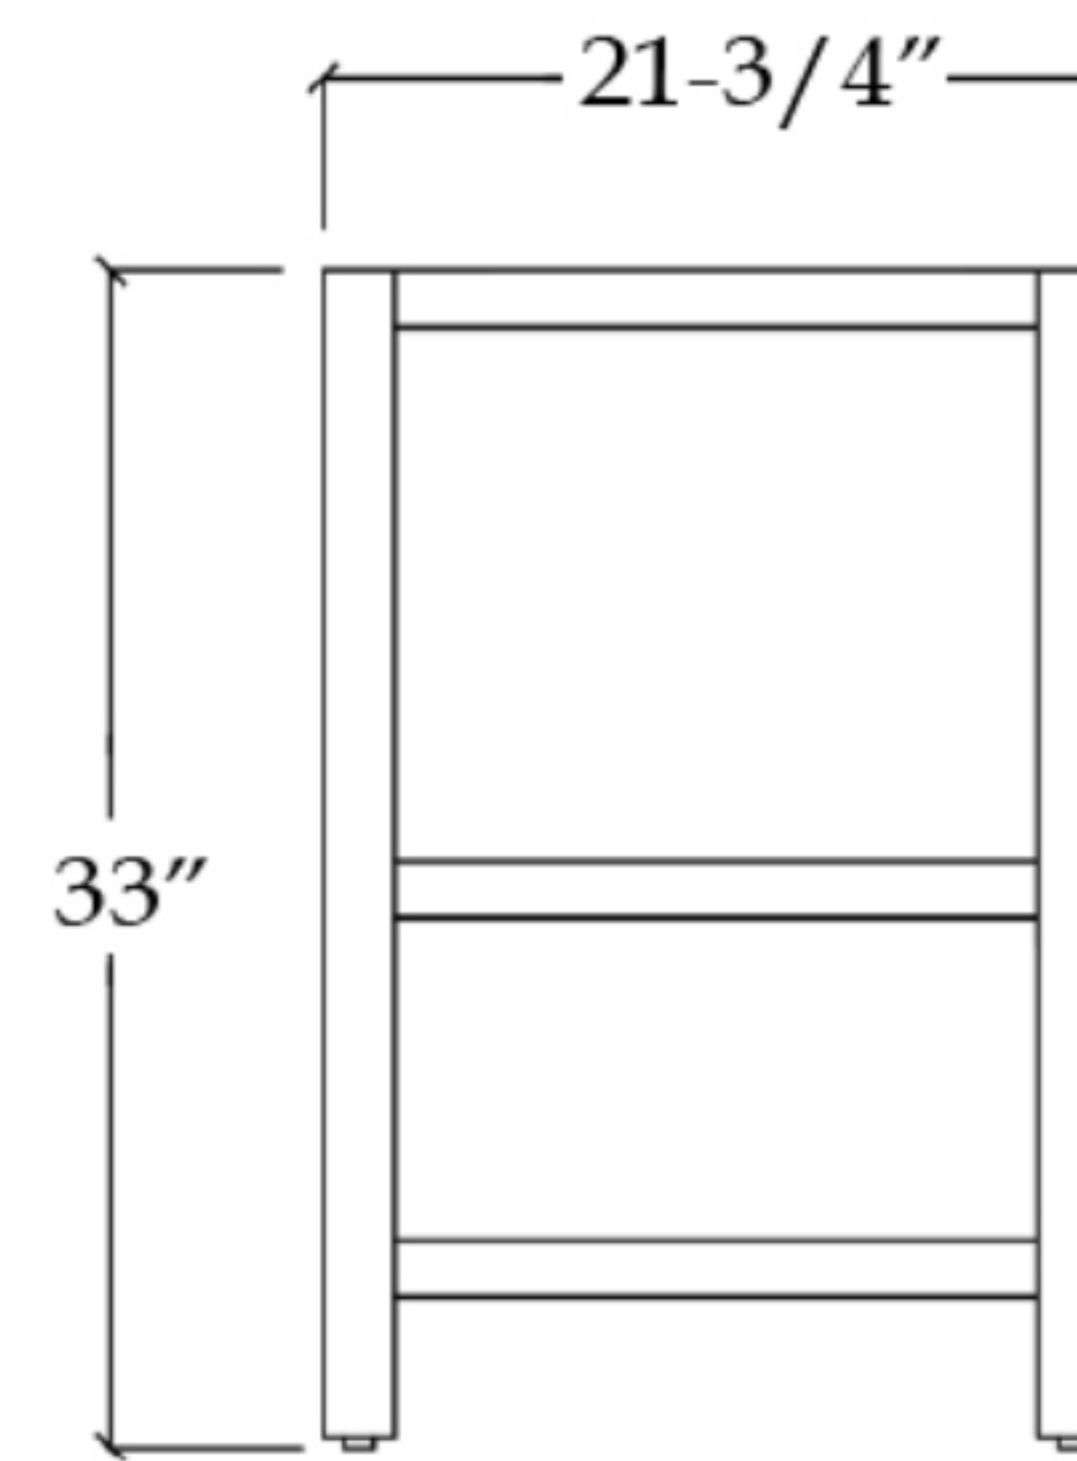

# VALENCIA

Bathroom Vanity

TOP VIEW

COUNTER-TOP

Back splash

FRONT VIEW

SIDE VIEW