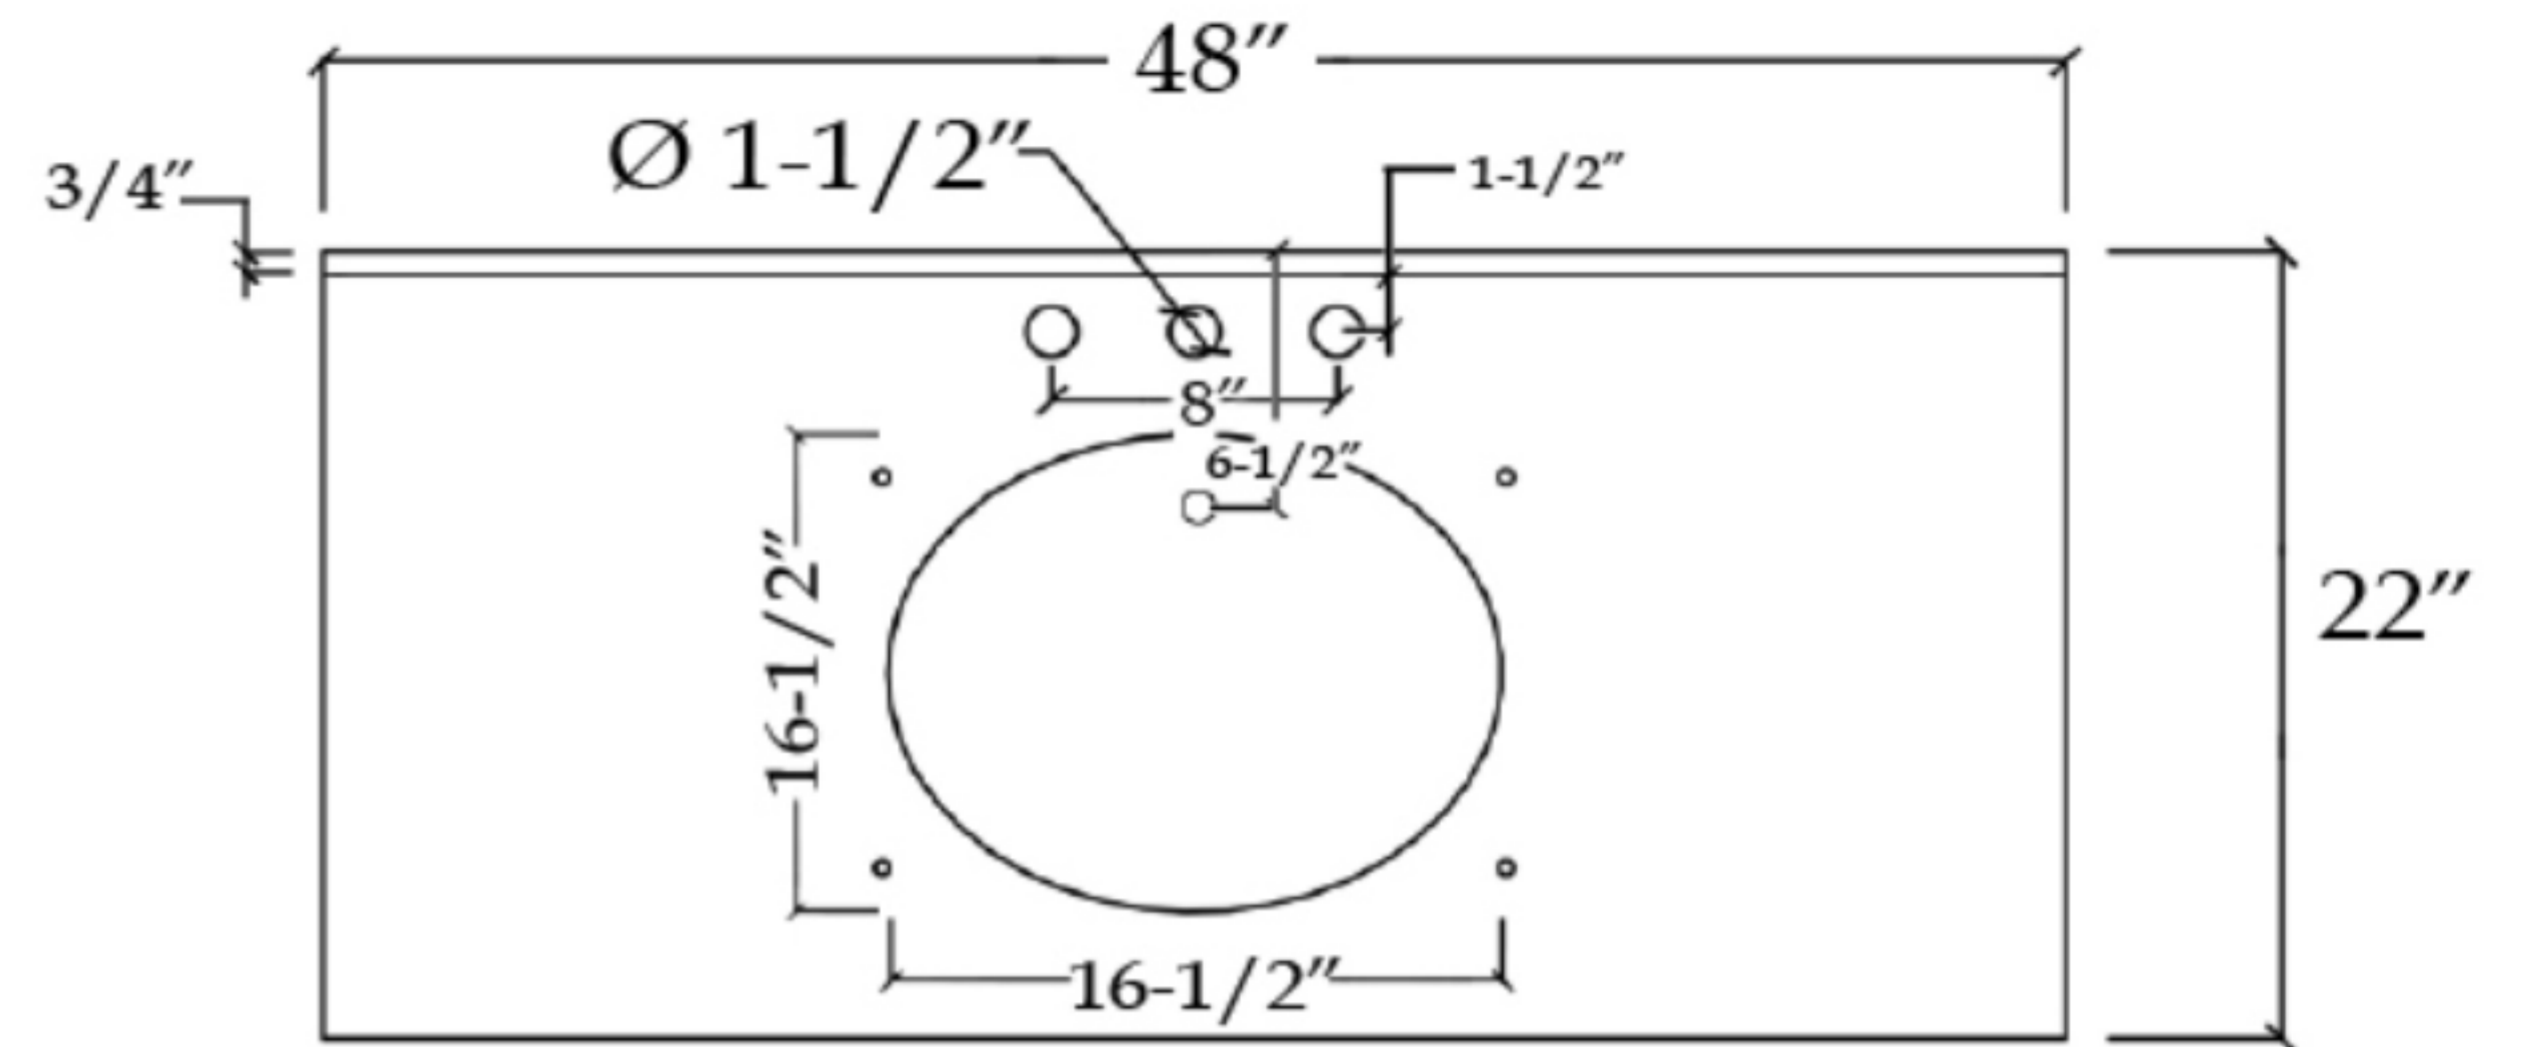

# VALENCIA

Bathroom Vanity

TOP VIEW

COUNTER-TOP

Back splash

FRONT VIEW

SIDE VIEW