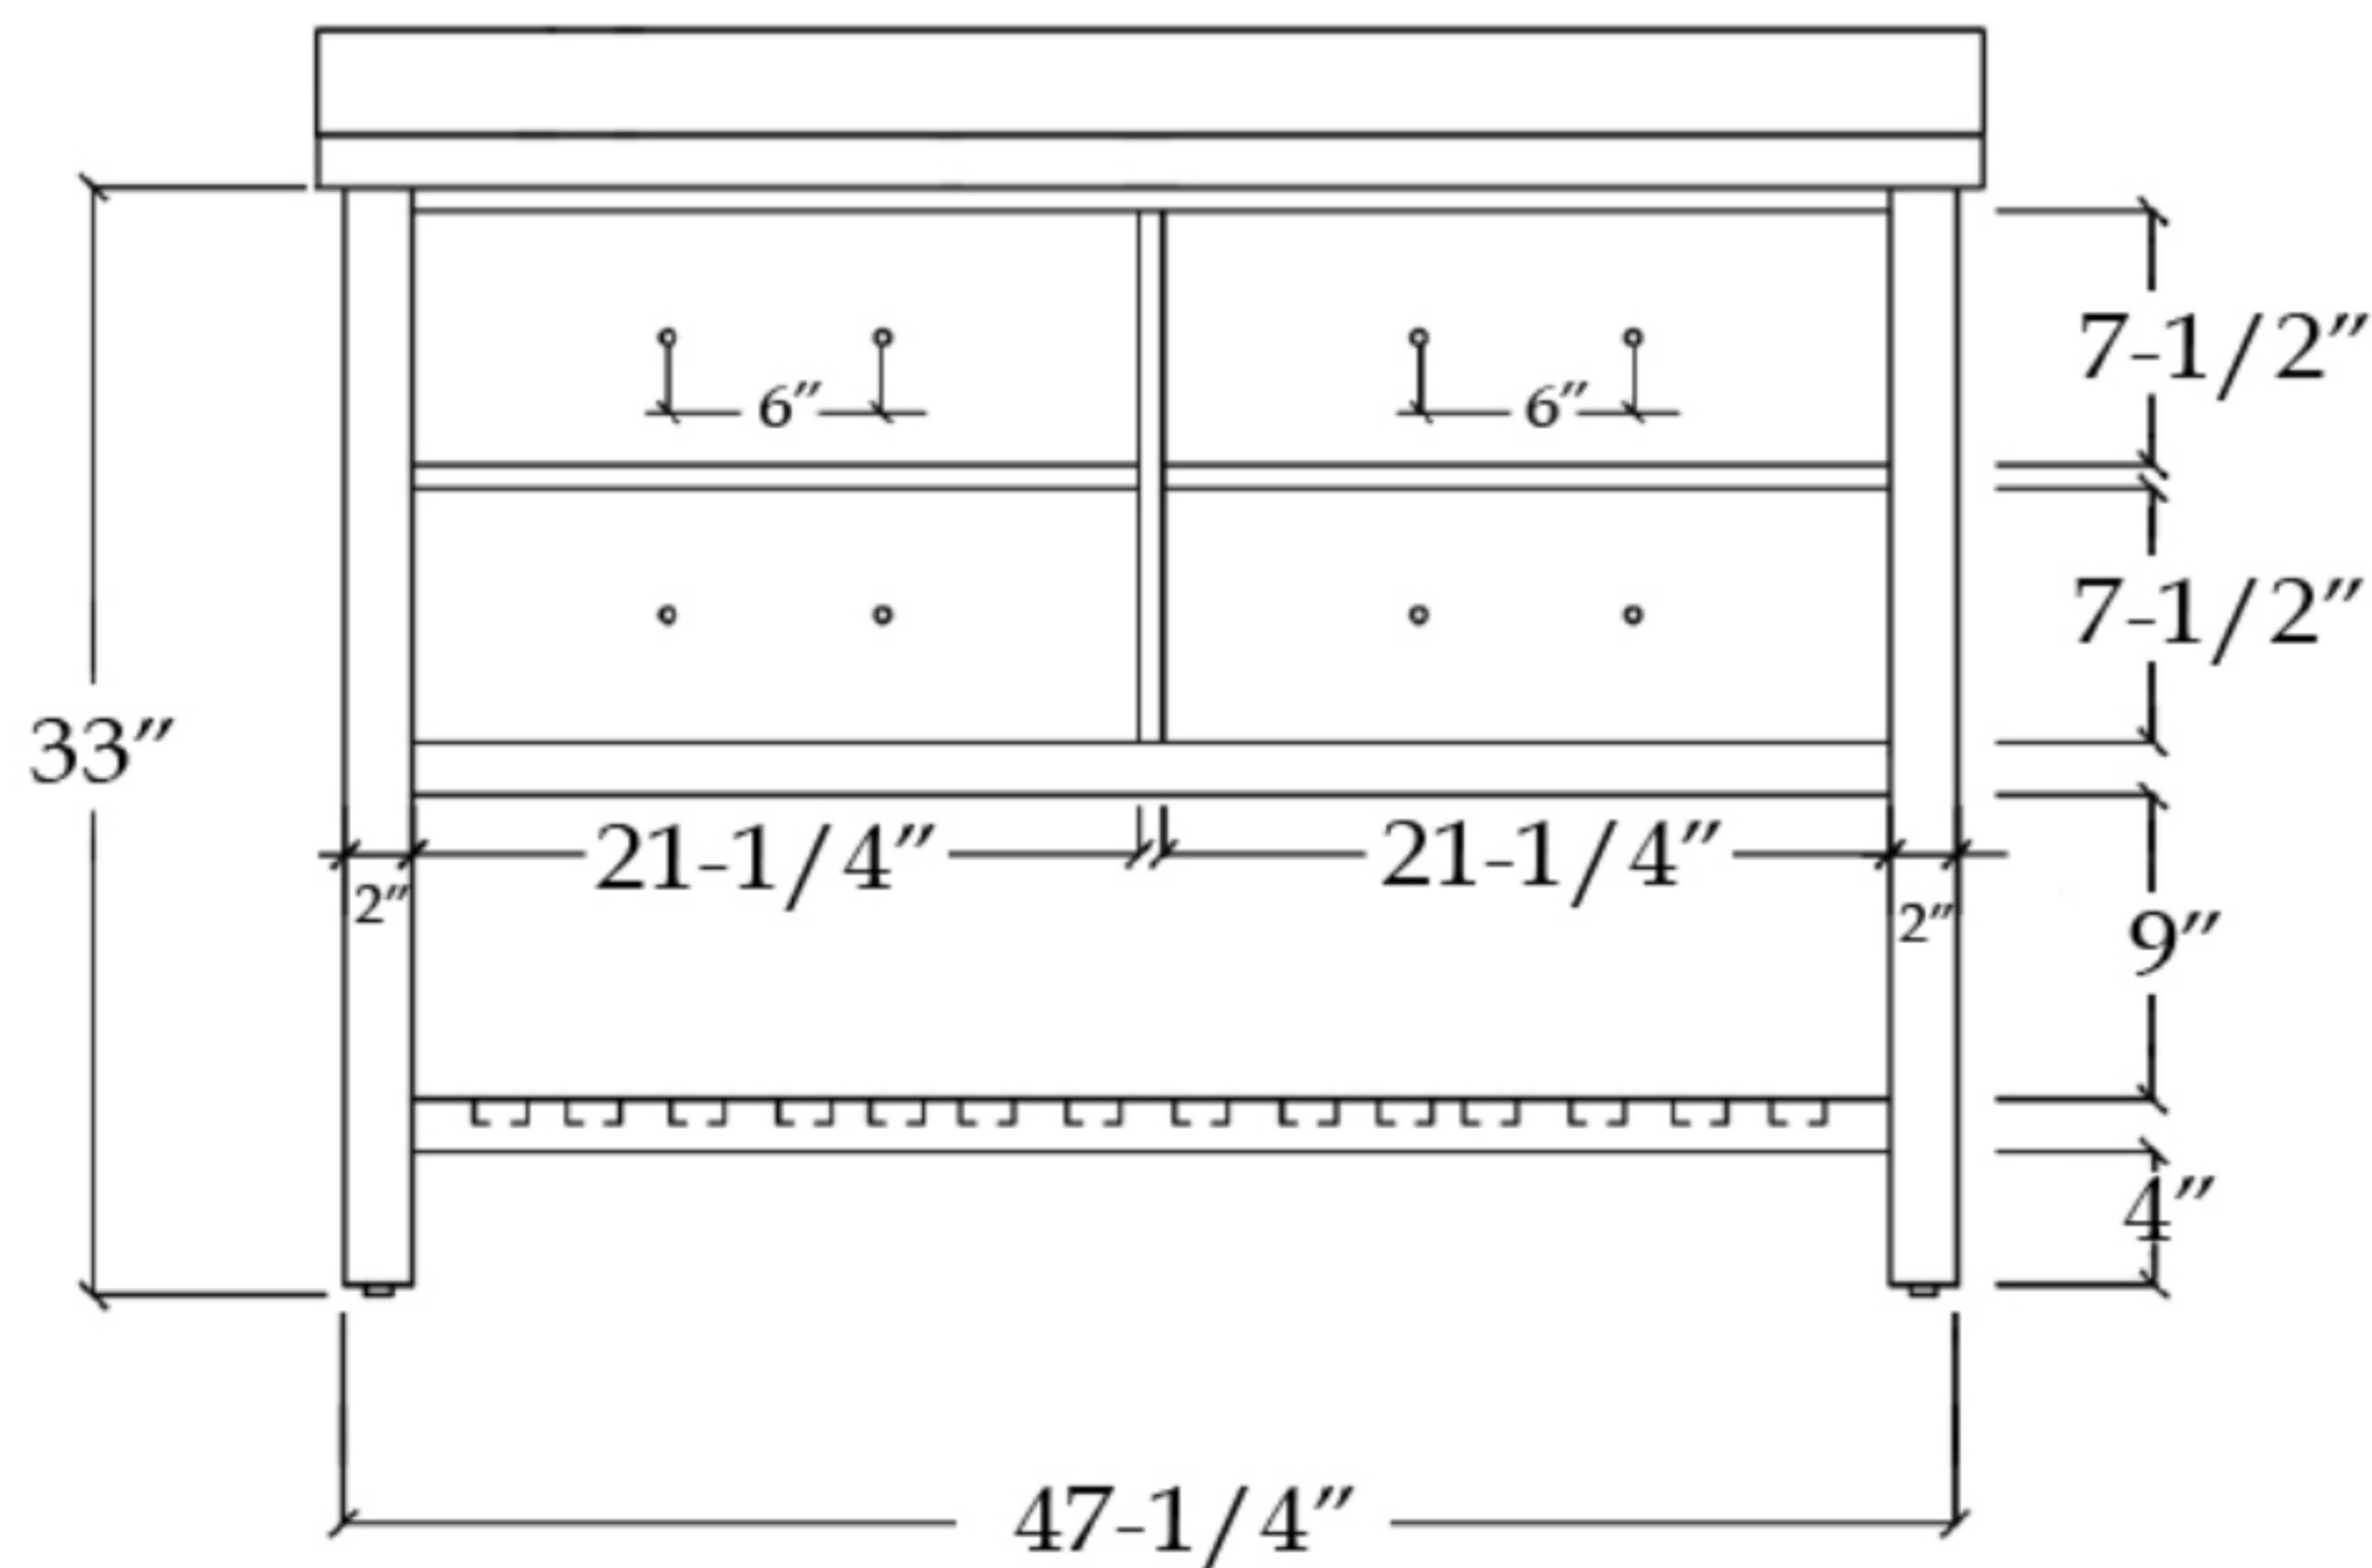

# VALENCIA

Bathroom Vanity

TOP VIEW

COUNTER-TOP

Back splash

FRONT VIEW

SIDE VIEW