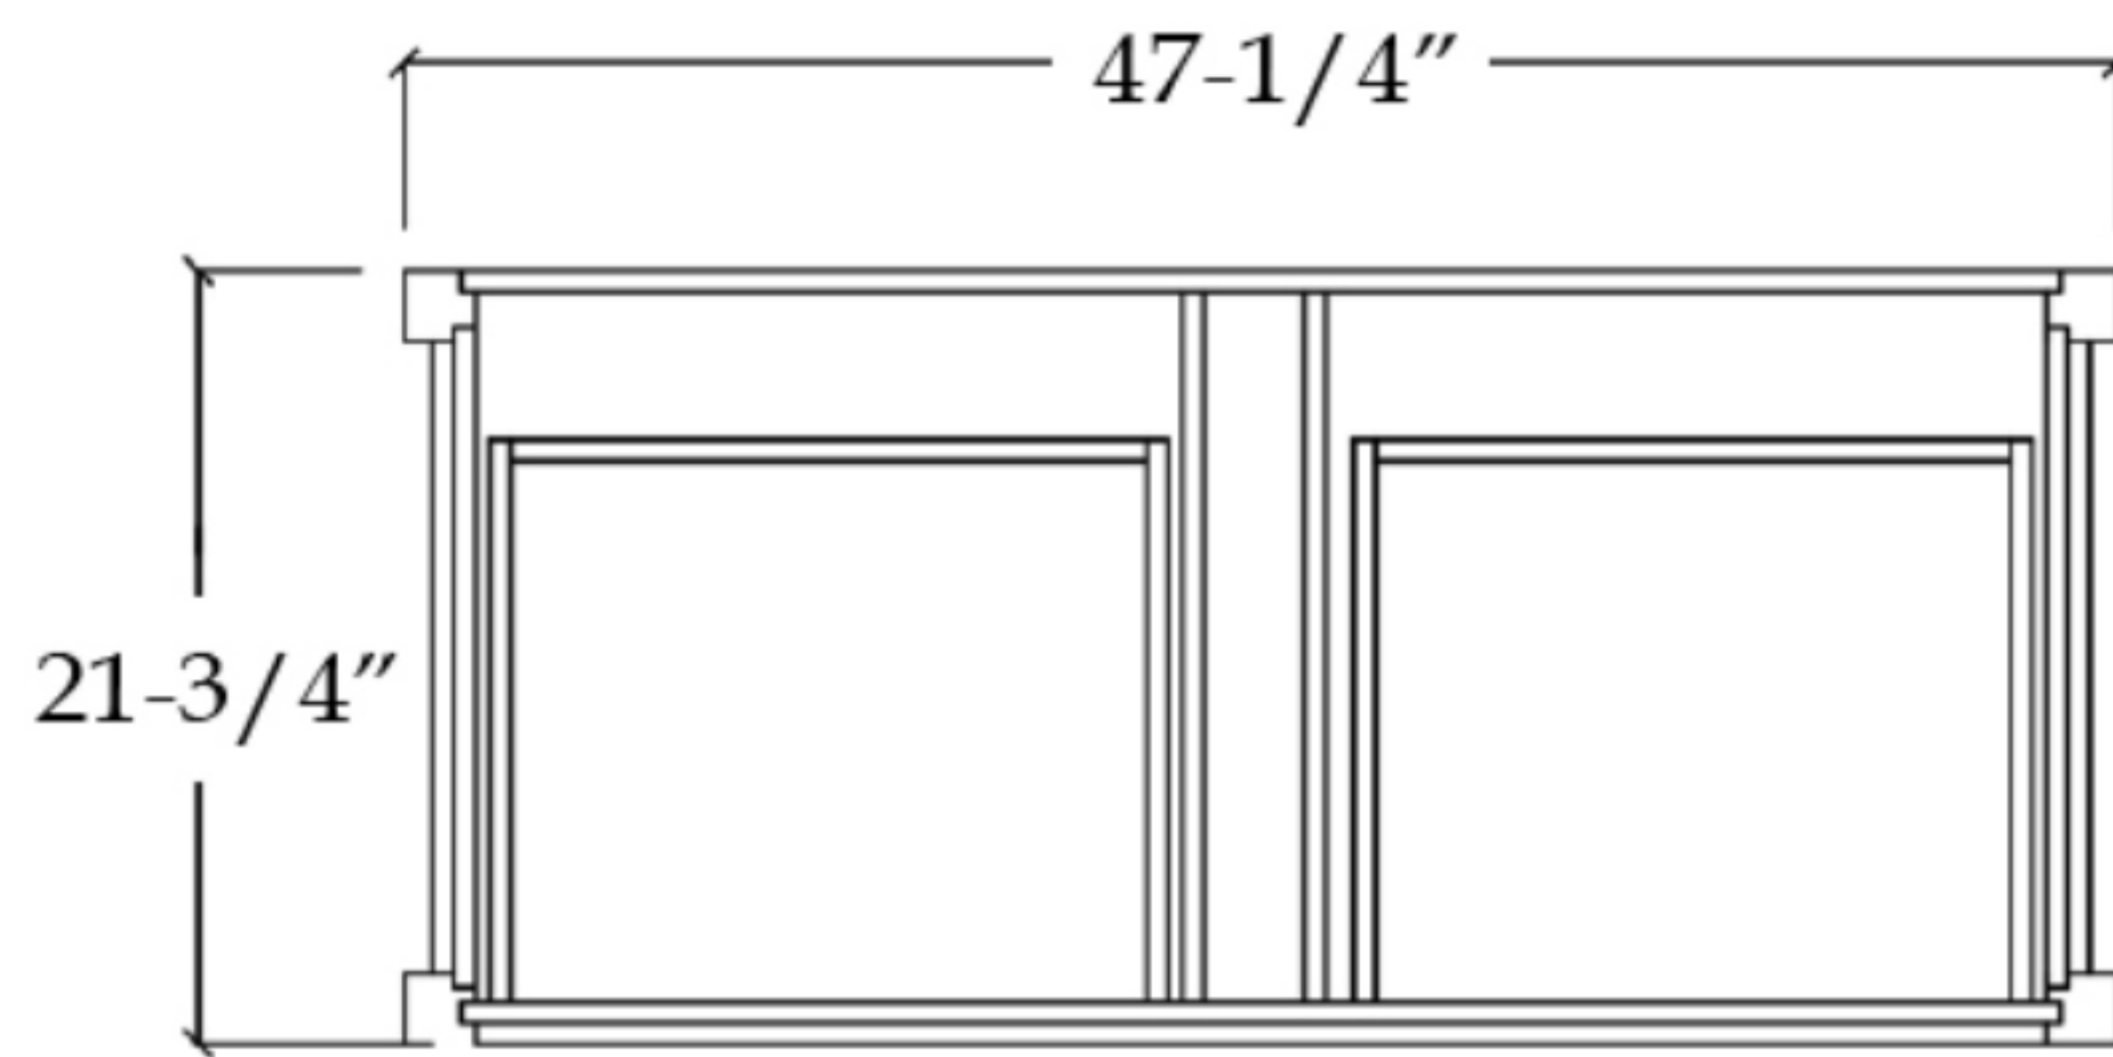

# VALENCIA

Bathroom Vanity

TOP VIEW

COUNTER-TOP

Back splash

FRONT VIEW

SIDE VIEW