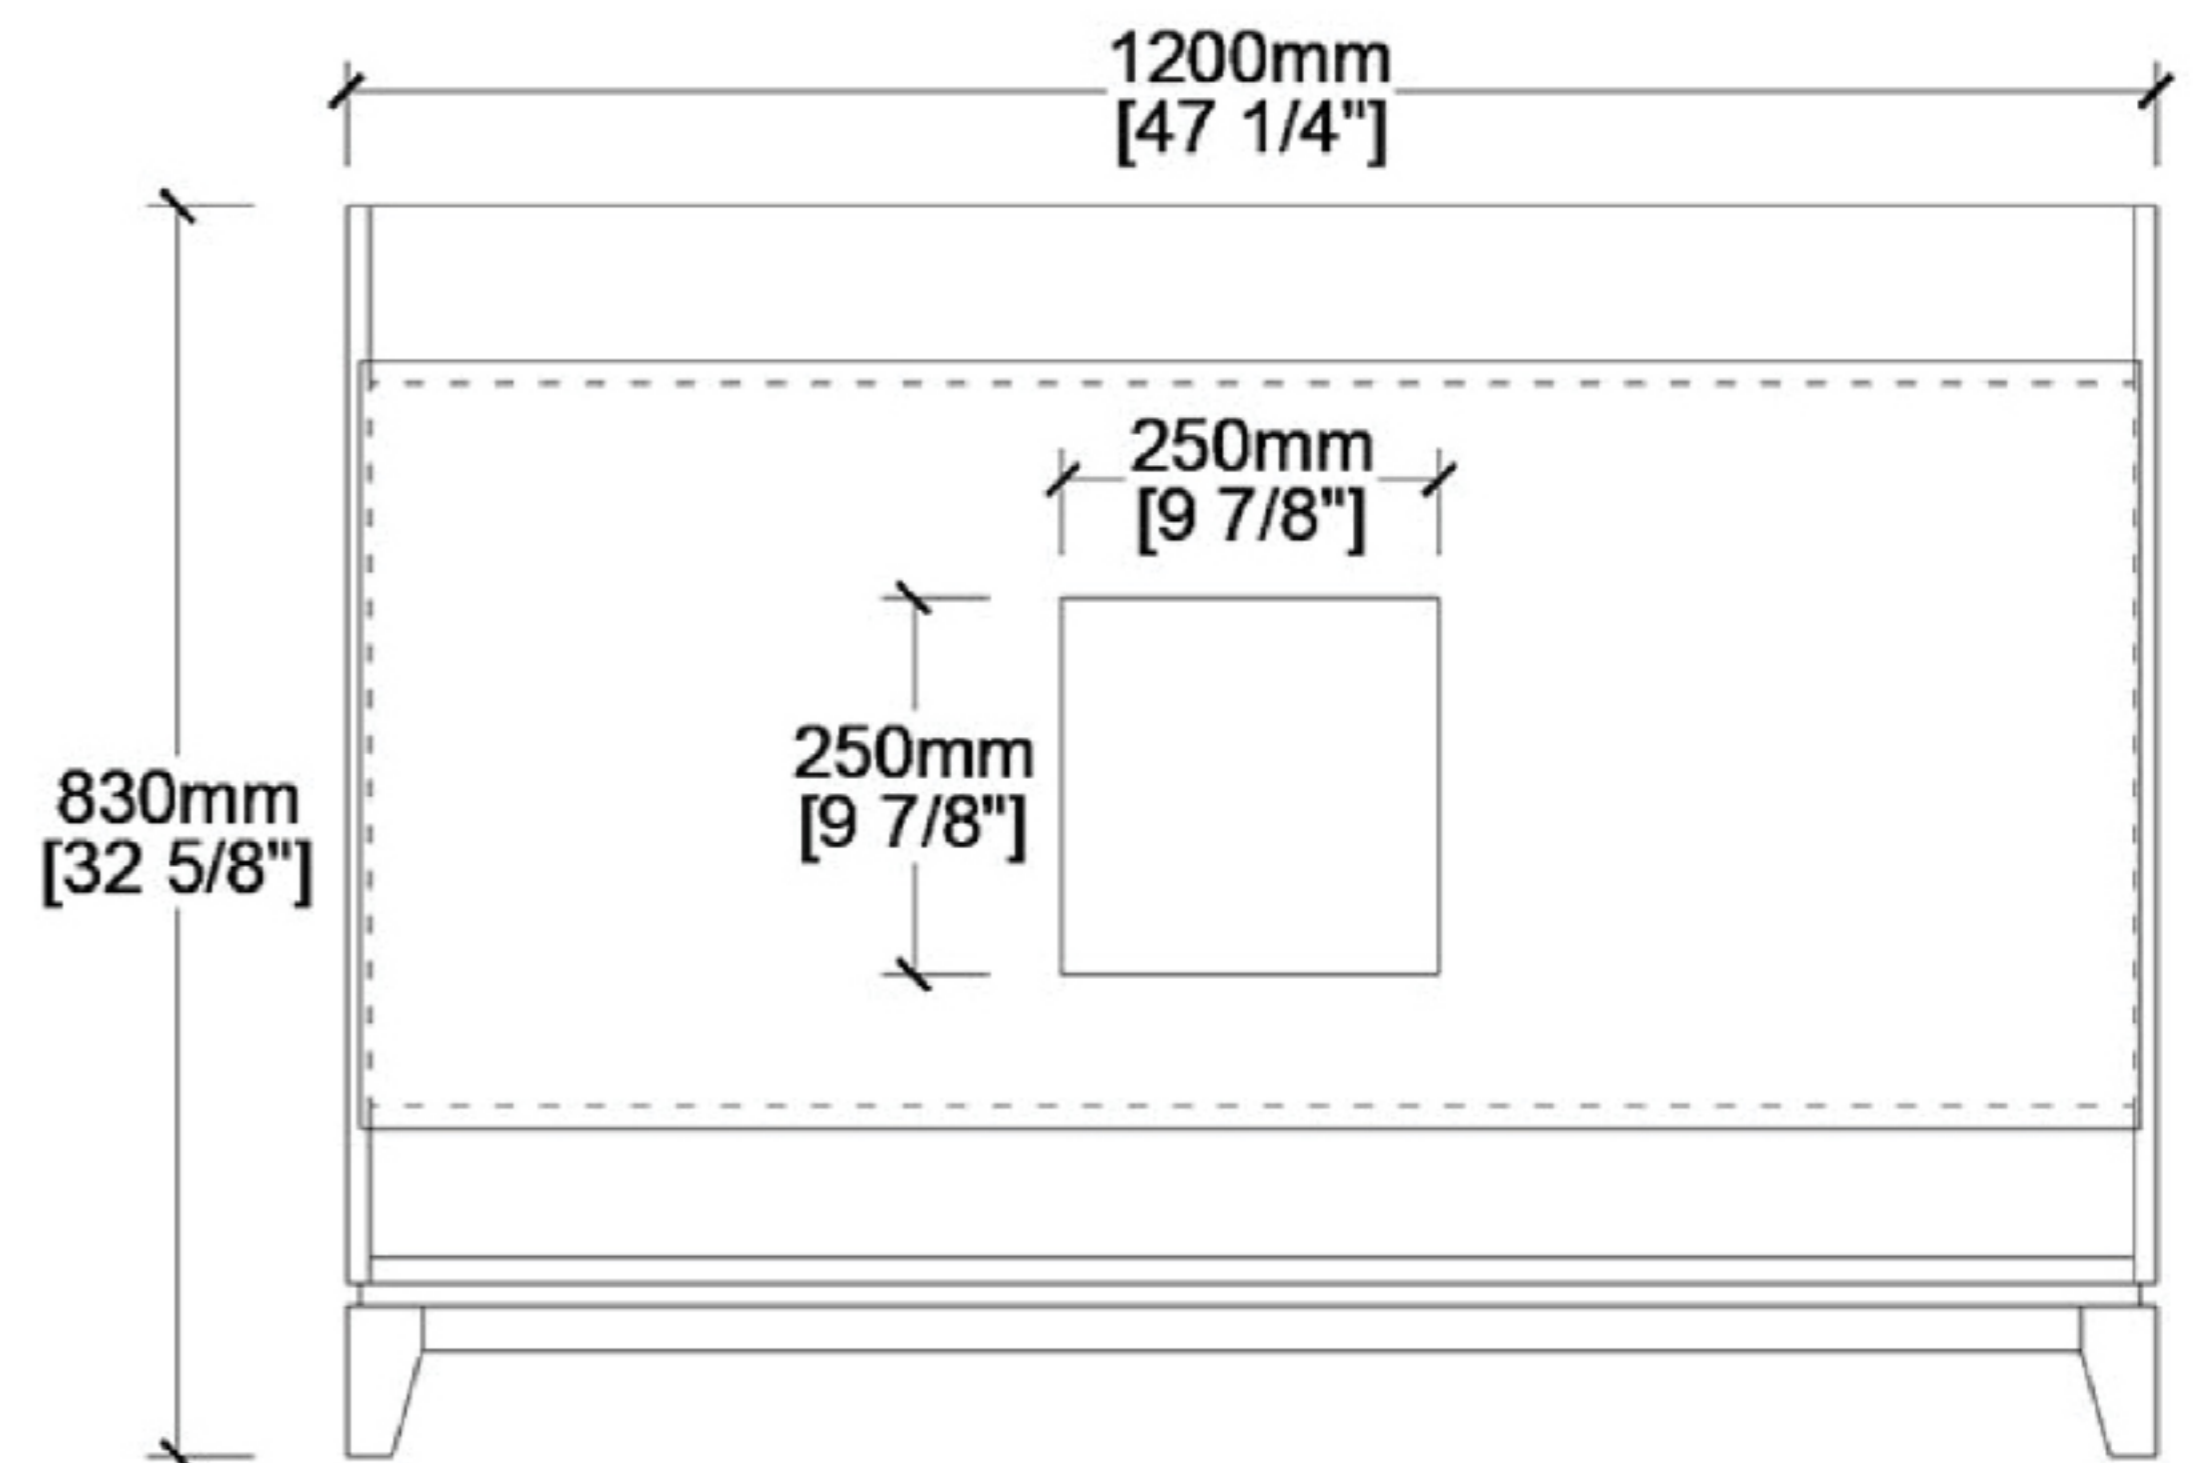

# FORMOSA

Bathroom Vanity

FRONT VIEW

SIDE VIEW

COUNTER-TOP

BACKSPLASH

TOP VIEW

BACK VIEW