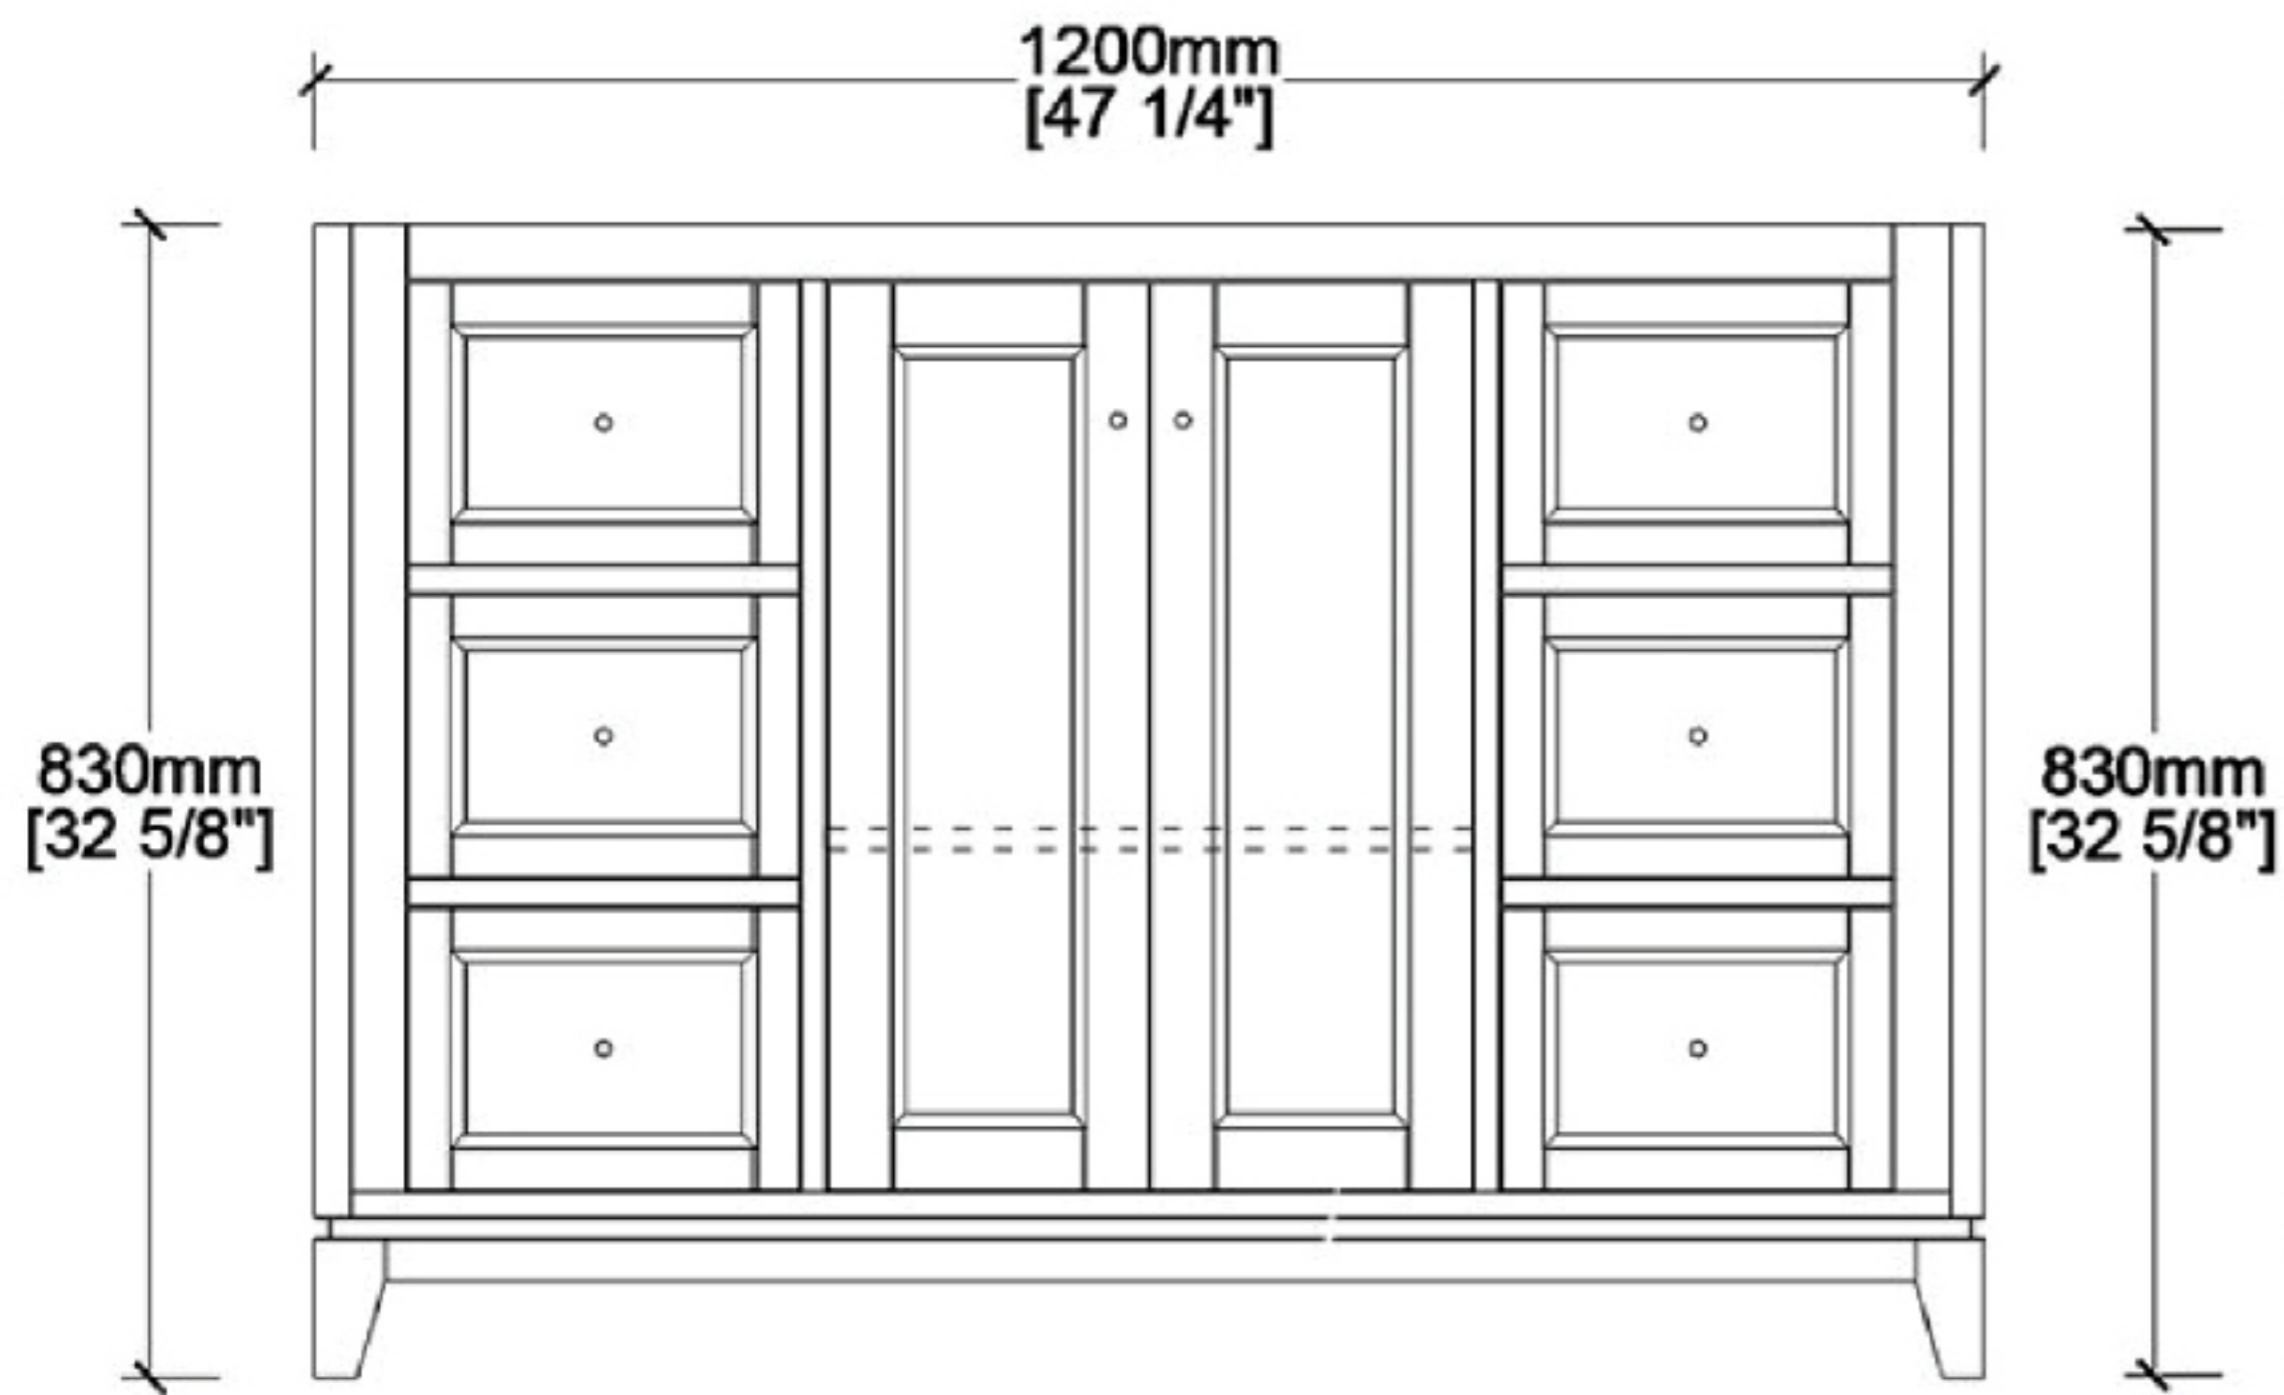

VFFS482234S

# FORMOSA

Bathroom Vanity

FRONT VIEW

SIDE VIEW

COUNTER-TOP

BACKSPLASH

TOP VIEW

BACK VIEW