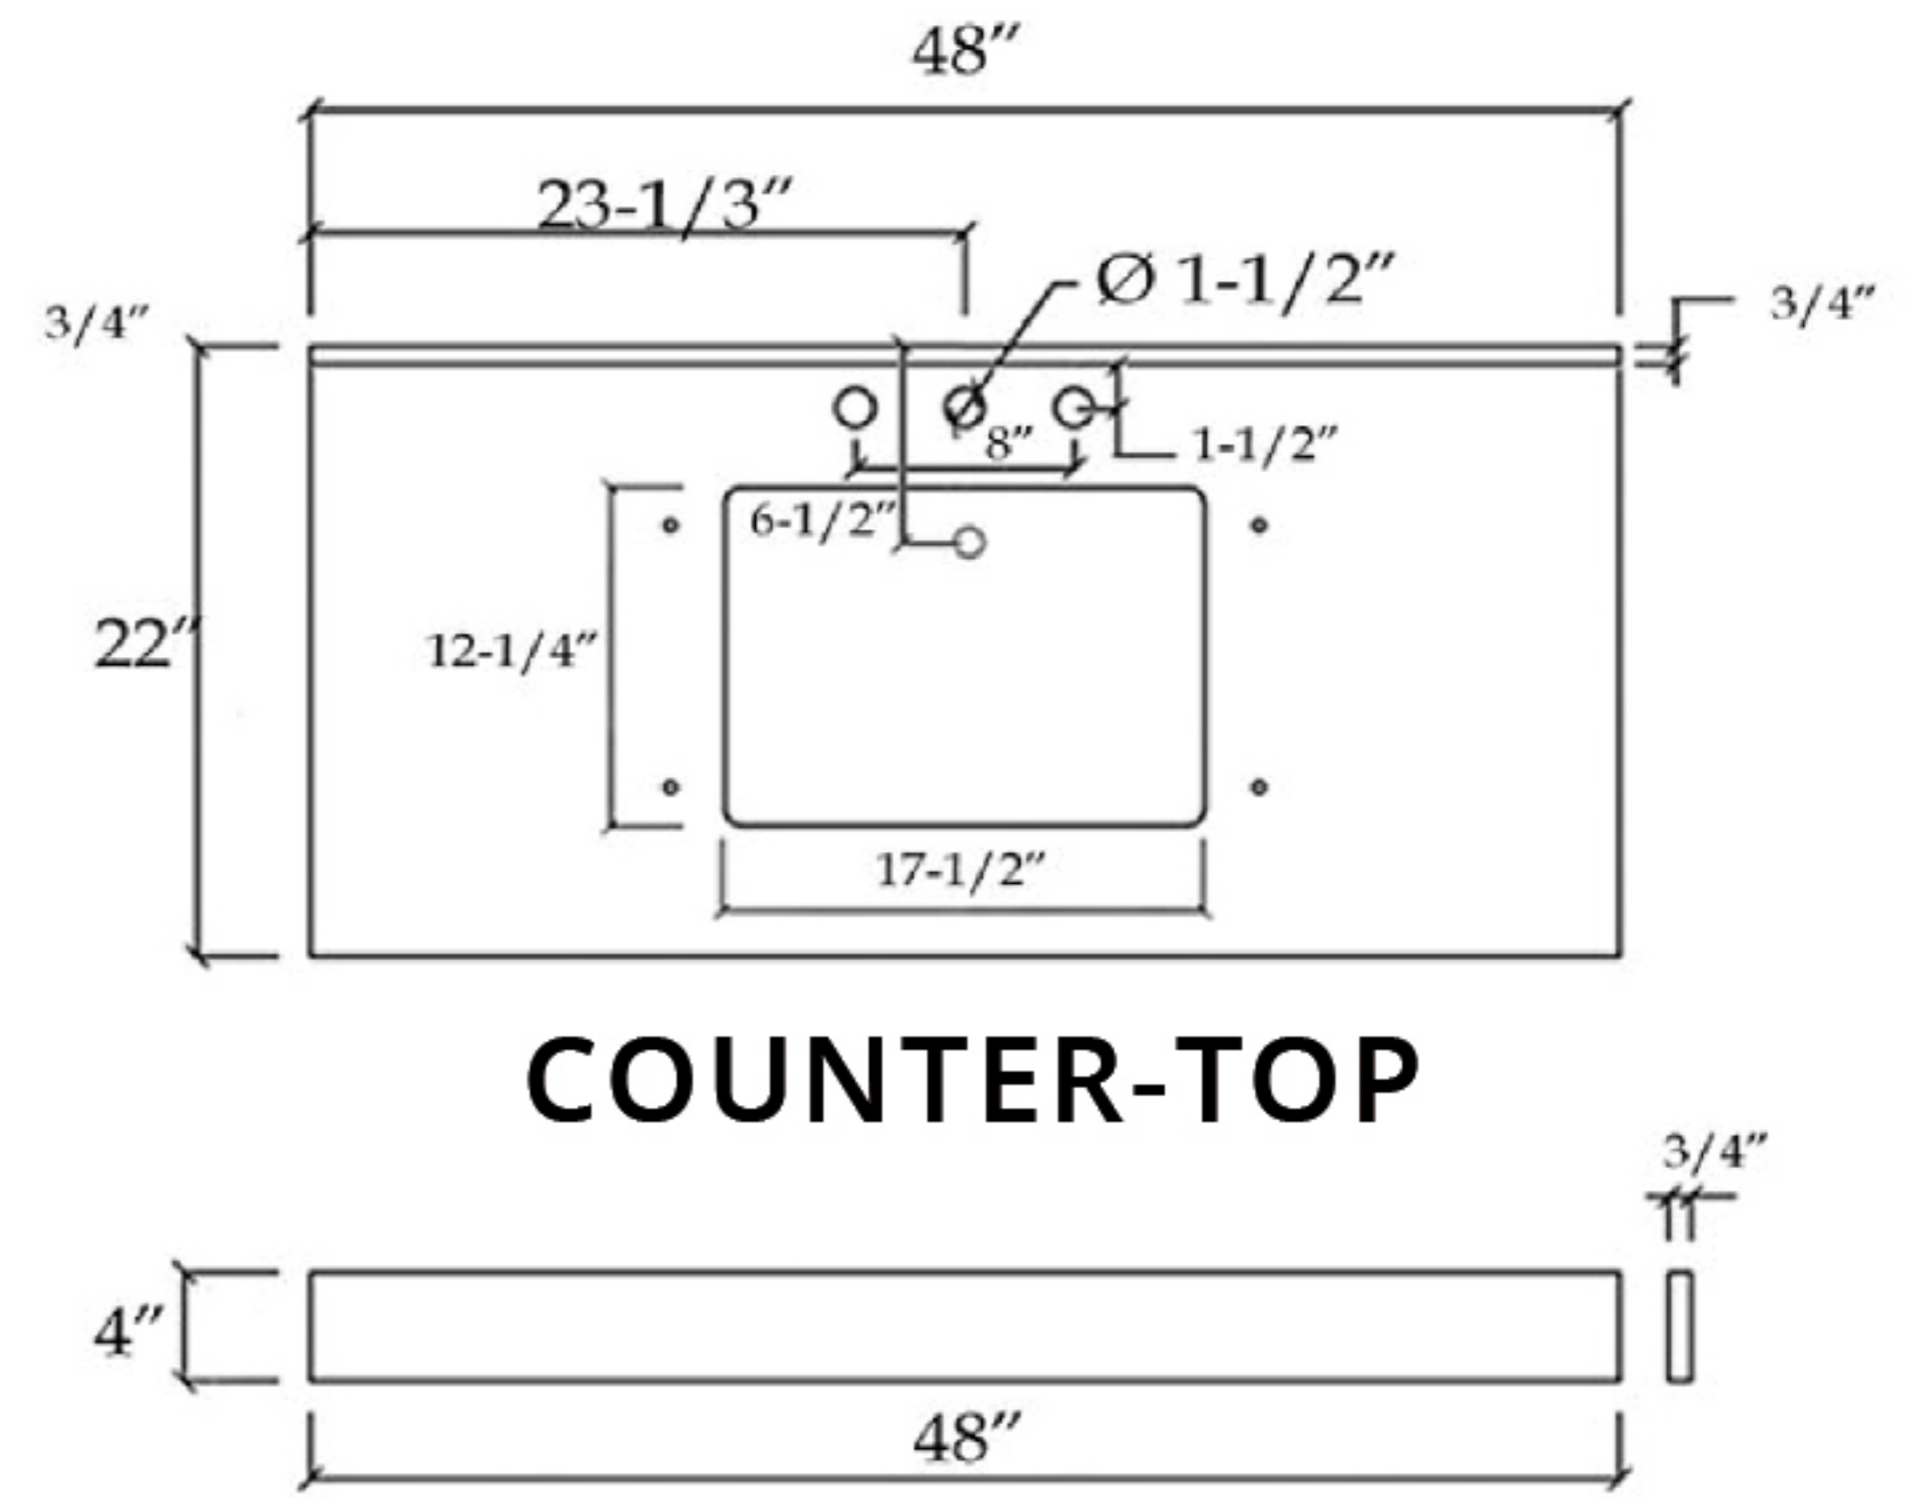

# FORMOSA

Bathroom Vanity

FRONT VIEW

SIDE VIEW

COUNTER-TOP

BACKSPLASH

TOP VIEW

BACK VIEW