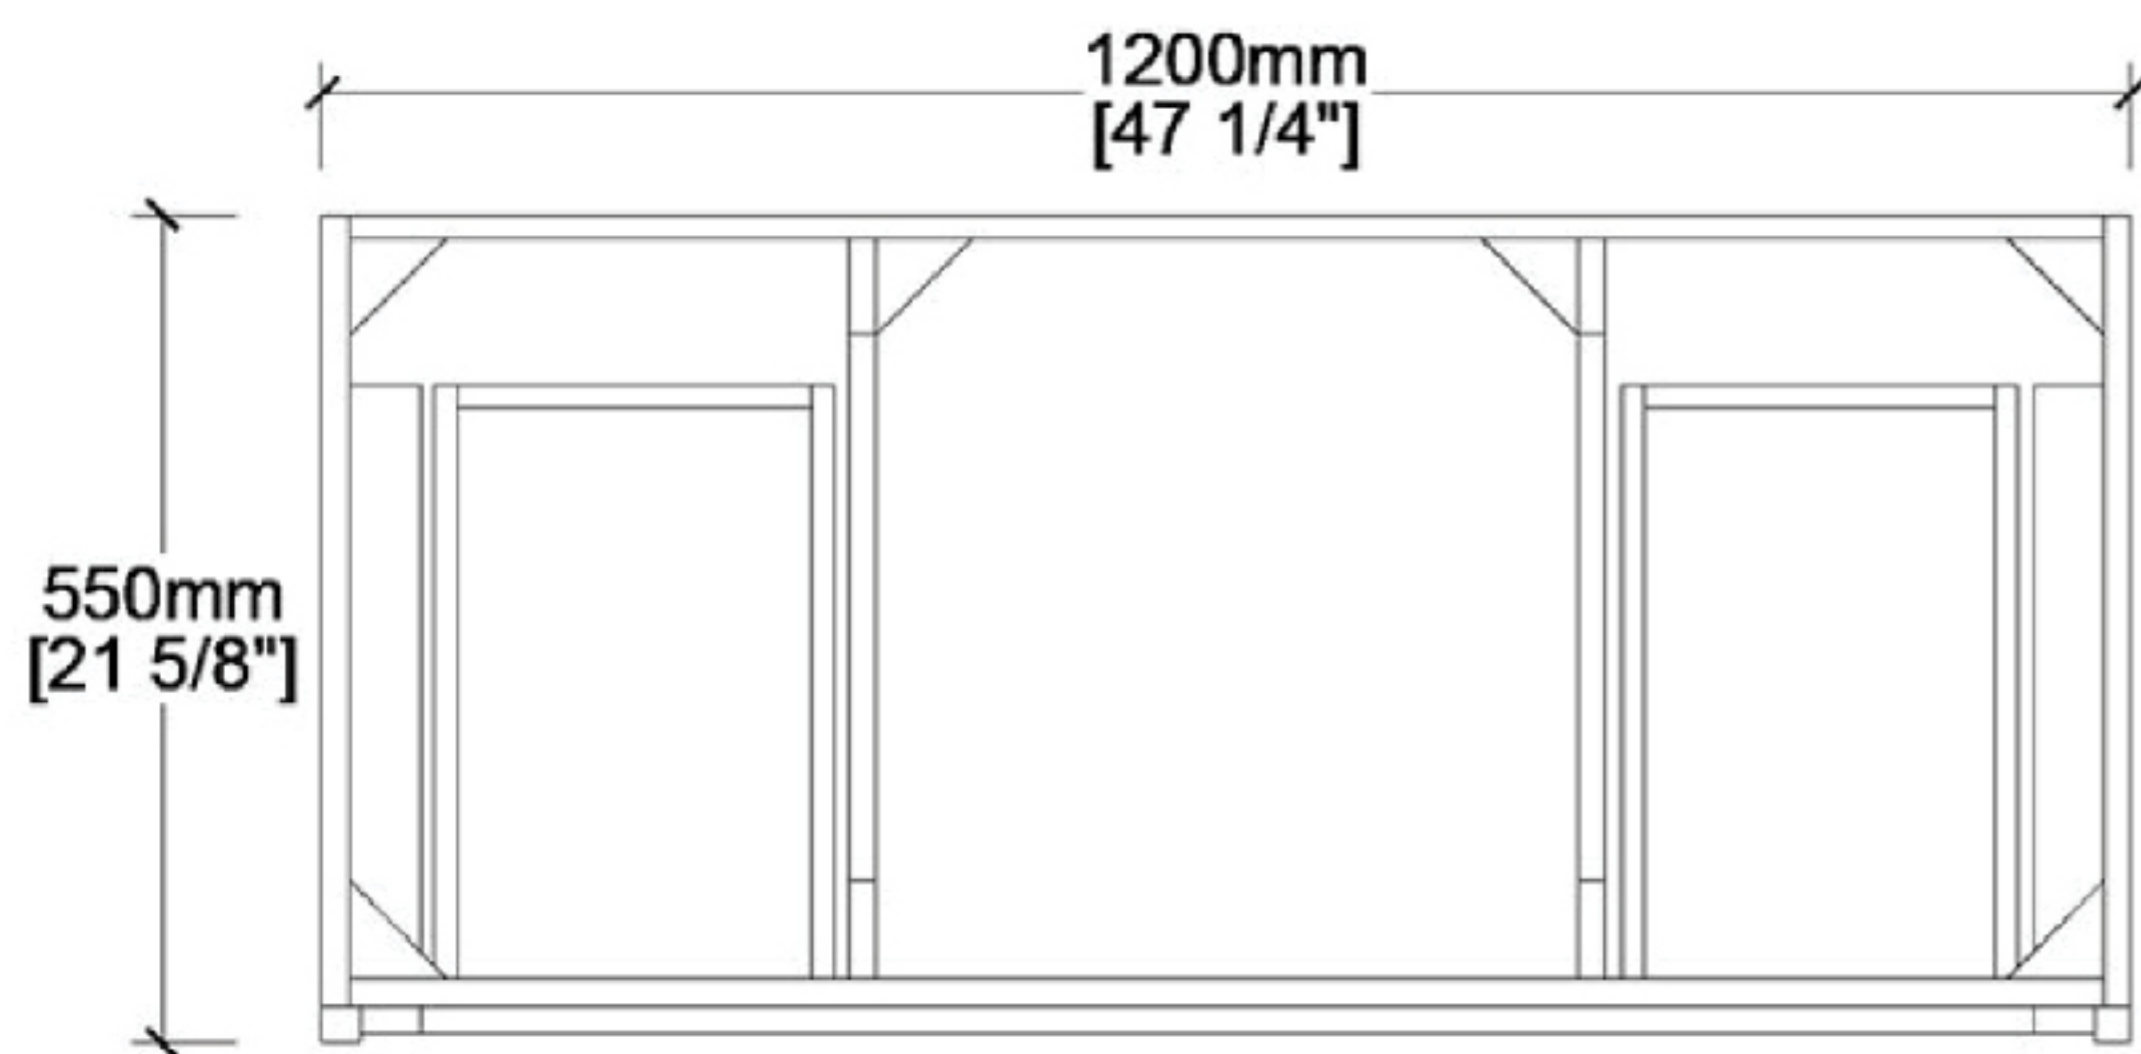

# FORMOSA

Bathroom Vanity

FRONT VIEW

SIDE VIEW

COUNTER-TOP

BACKSPLASH

TOP VIEW

BACK VIEW