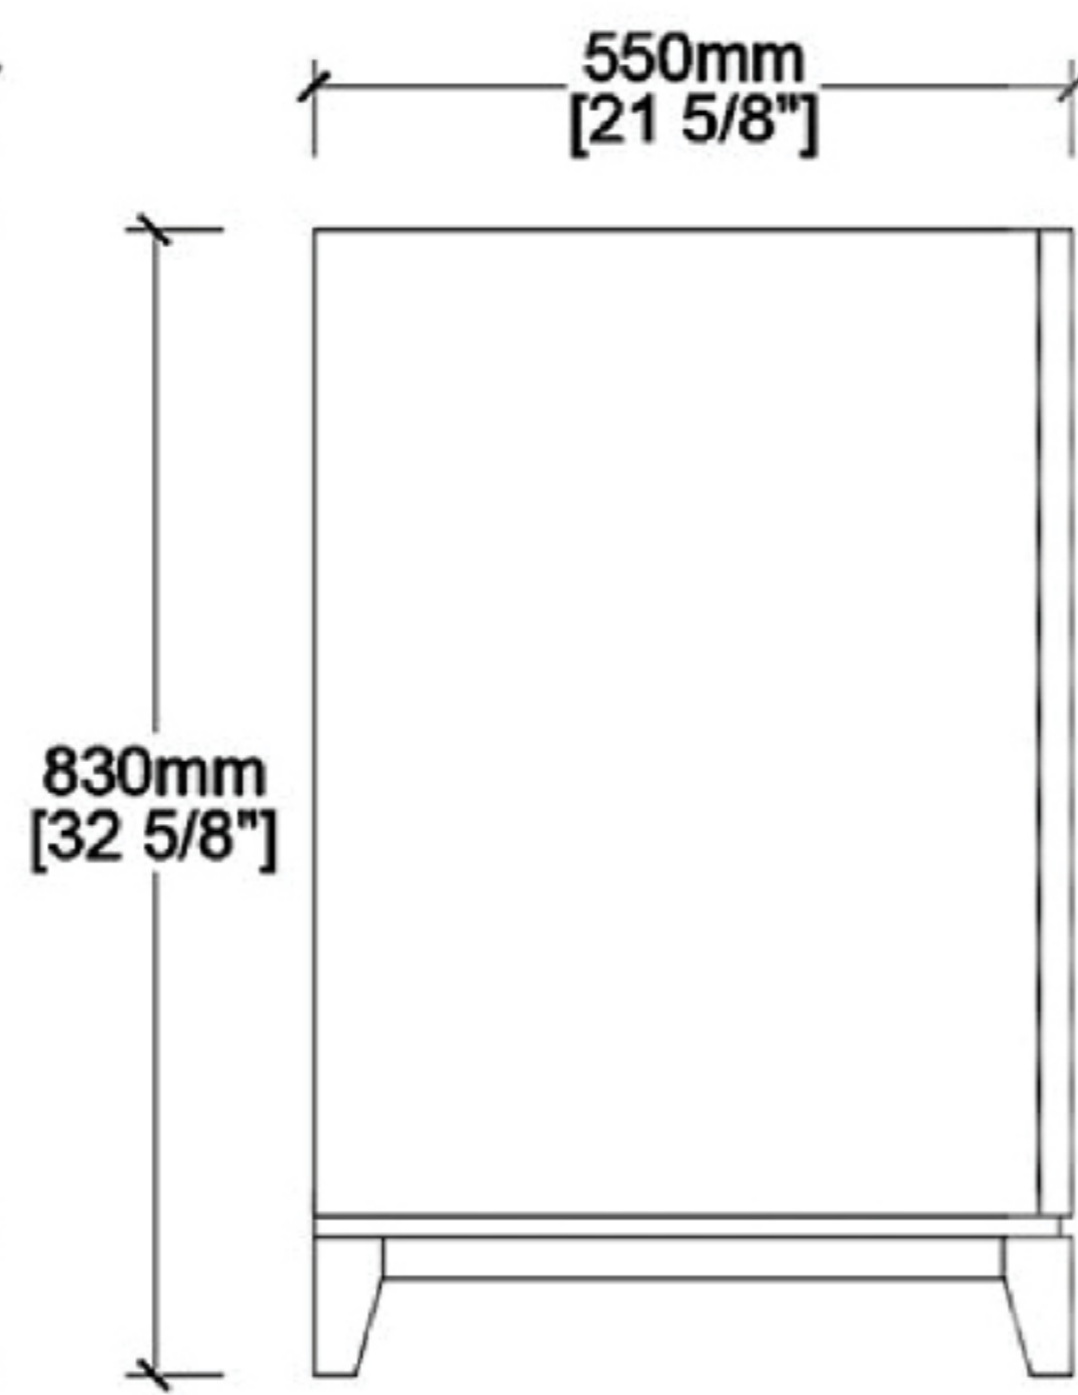

VFFS482234S

# FORMOSA

Bathroom Vanity

FRONT VIEW

SIDE VIEW

COUNTER-TOP

BACKSPLASH

TOP VIEW

BACK VIEW