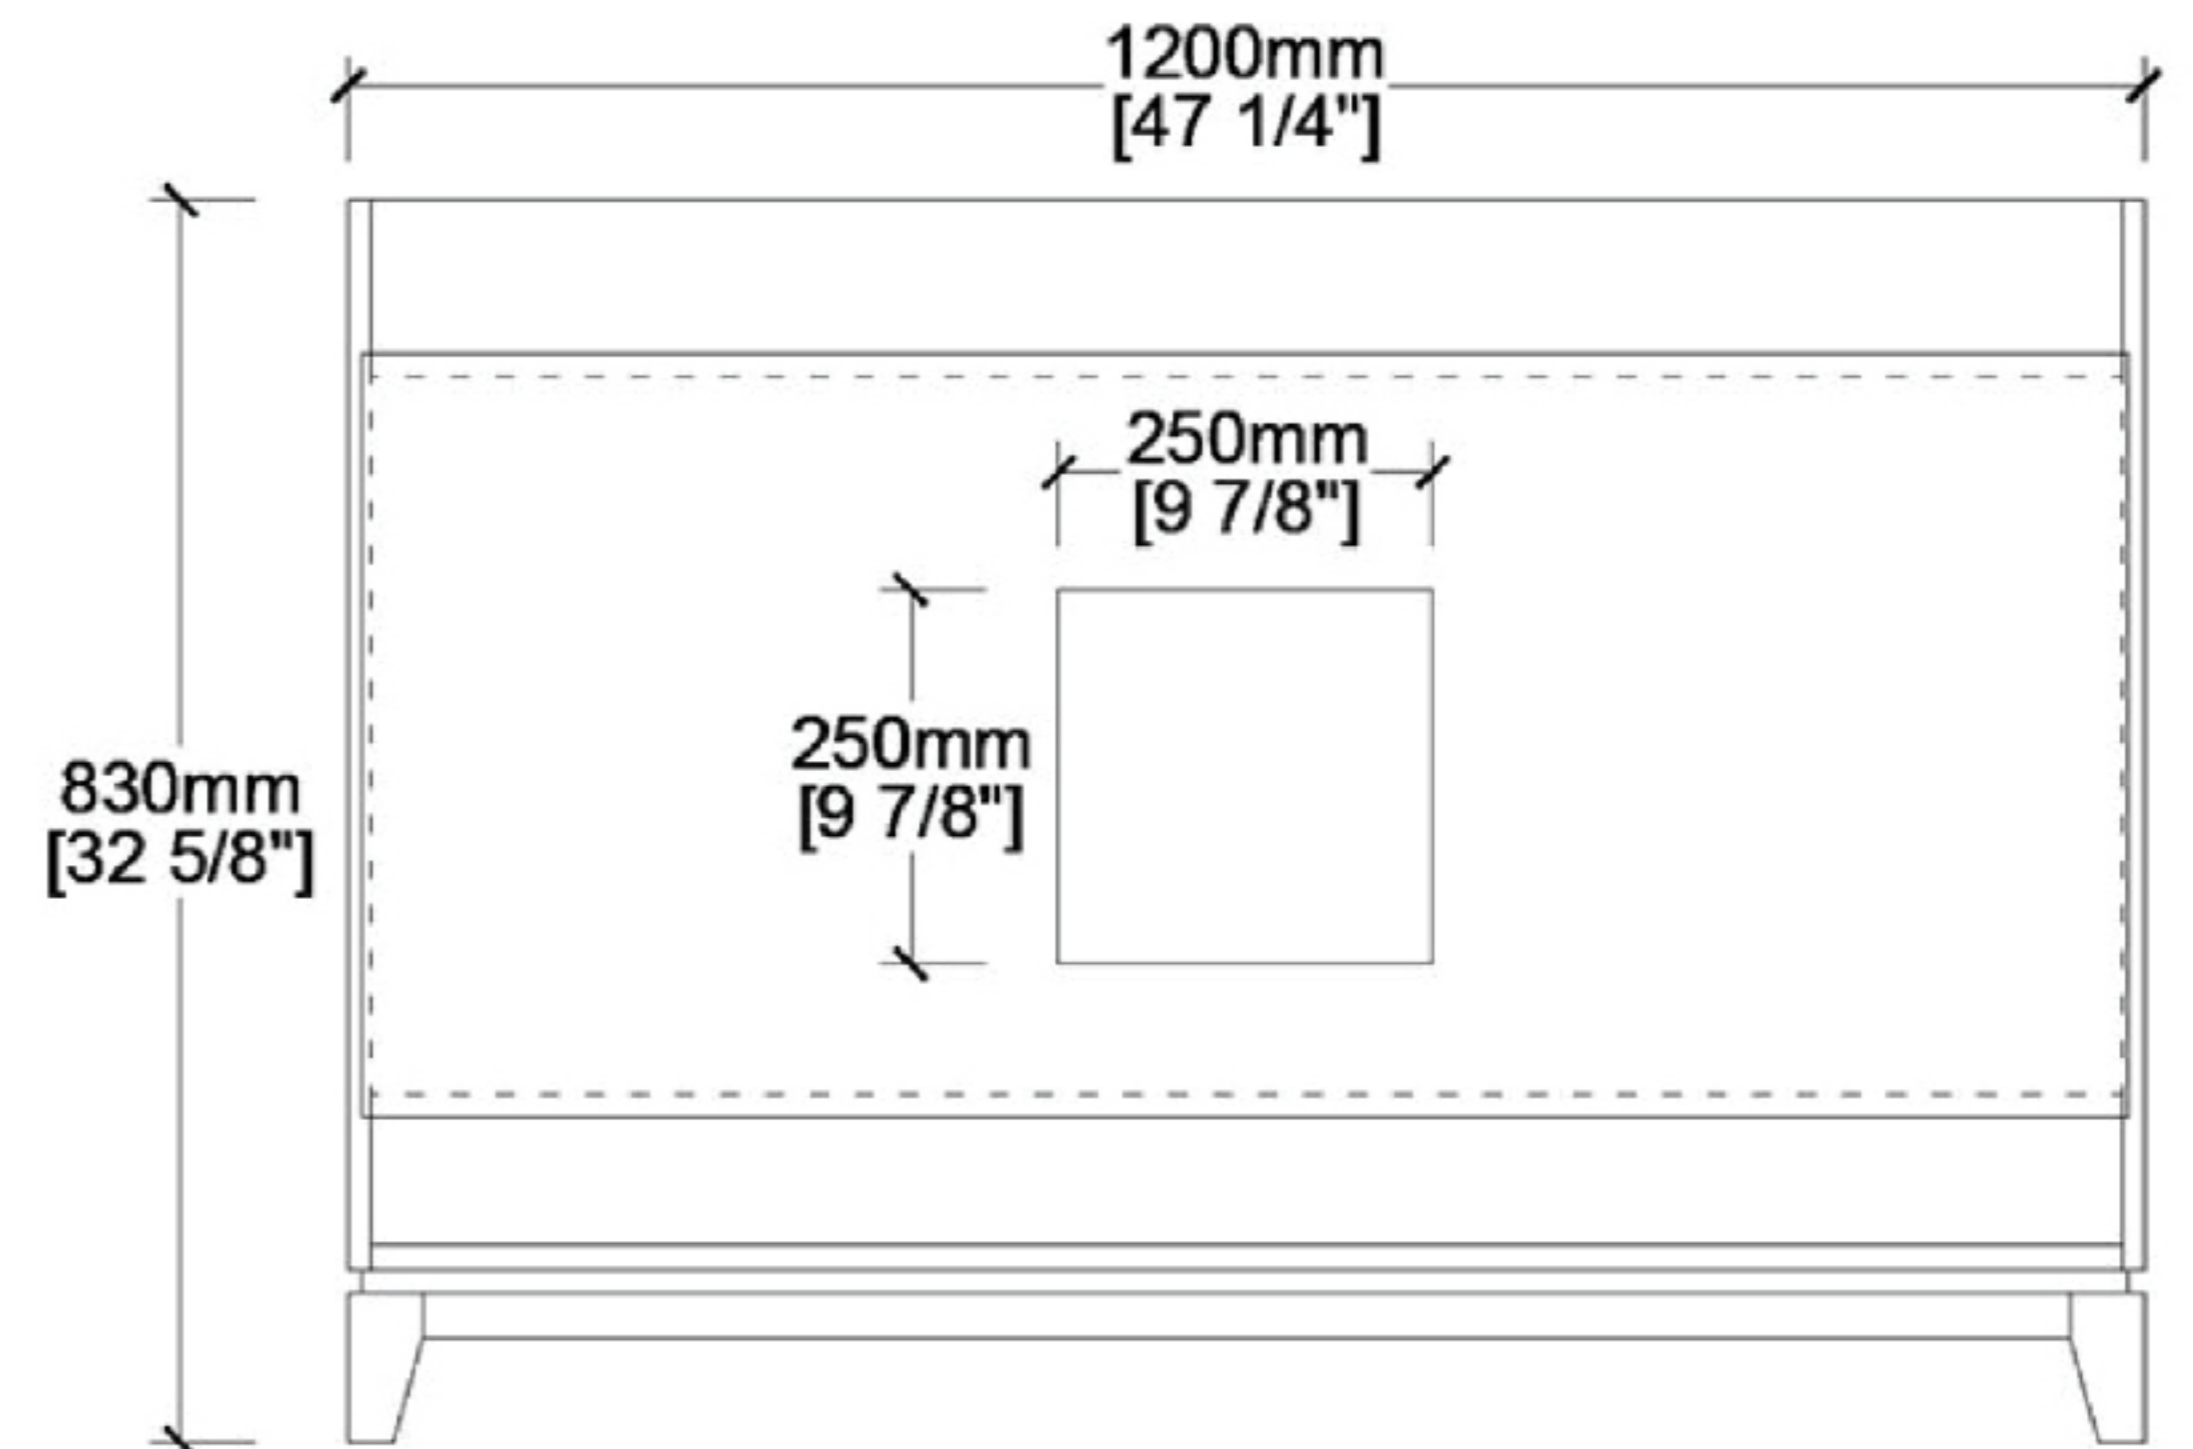

VFFS482234R

FORMOSA

Bathroom Vanity

FRONT VIEW

SIDE VIEW

COUNTER-TOP

BACKSPLASH

TOP VIEW

BACK VIEW