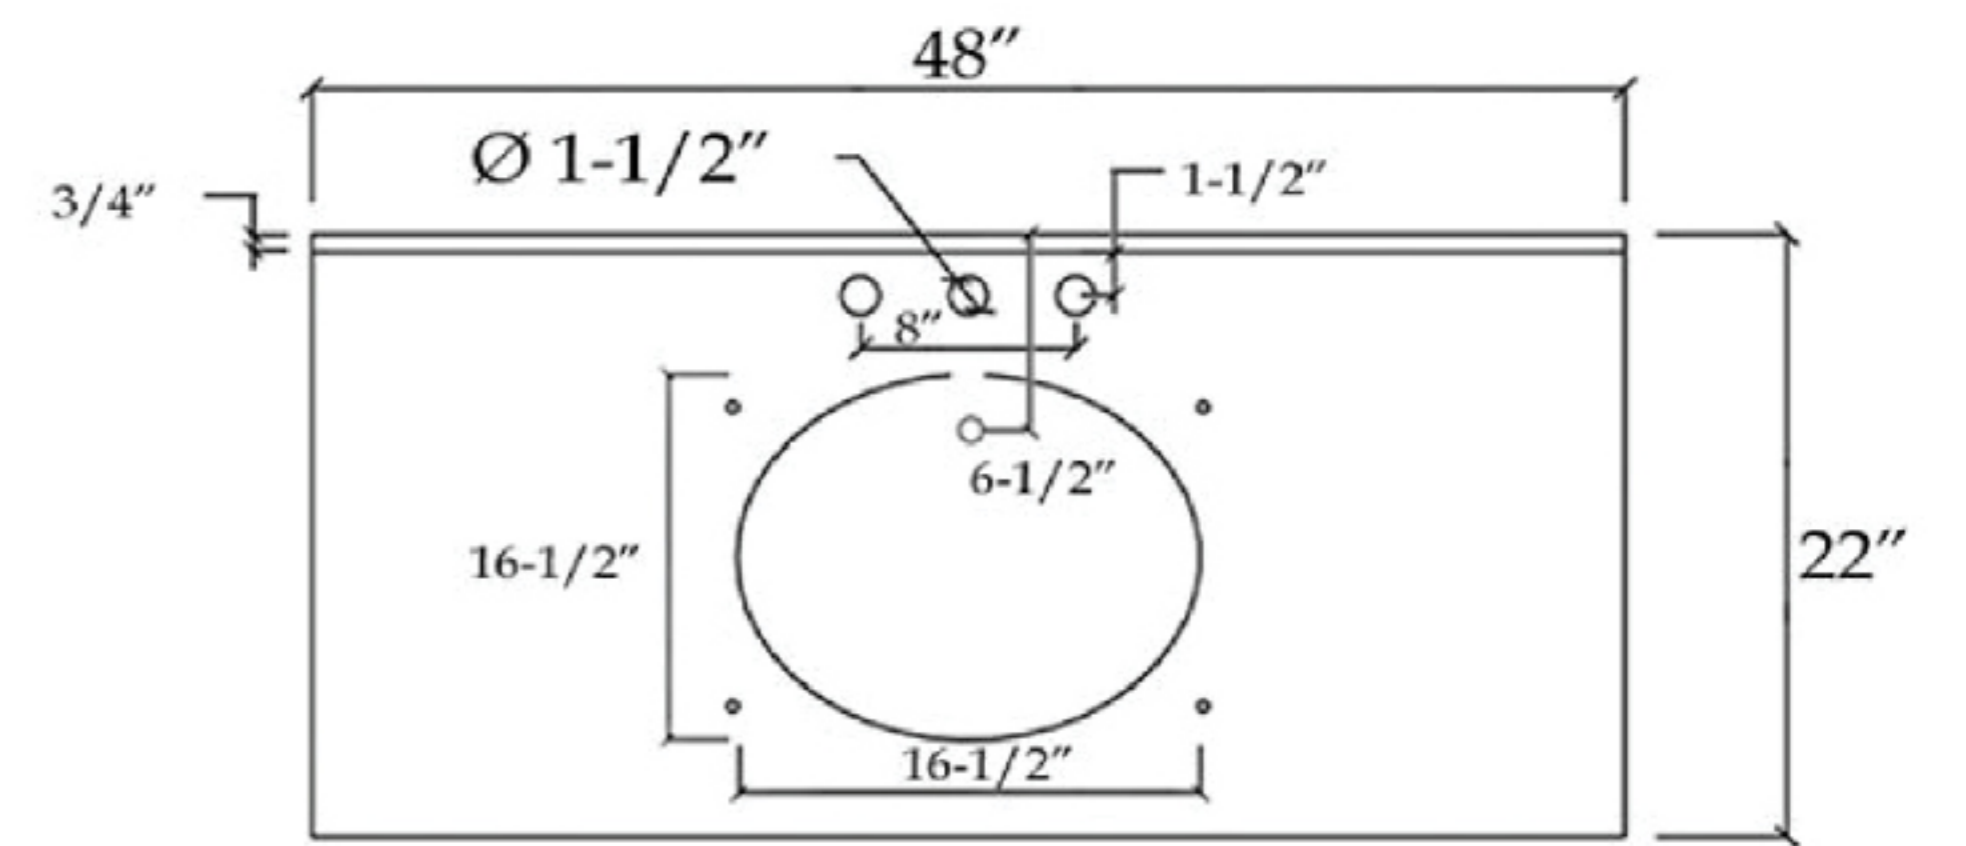

VFFS482234R

FORMOSA

Bathroom Vanity

FRONT VIEW

SIDE VIEW

COUNTER-TOP

BACKSPLASH

TOP VIEW