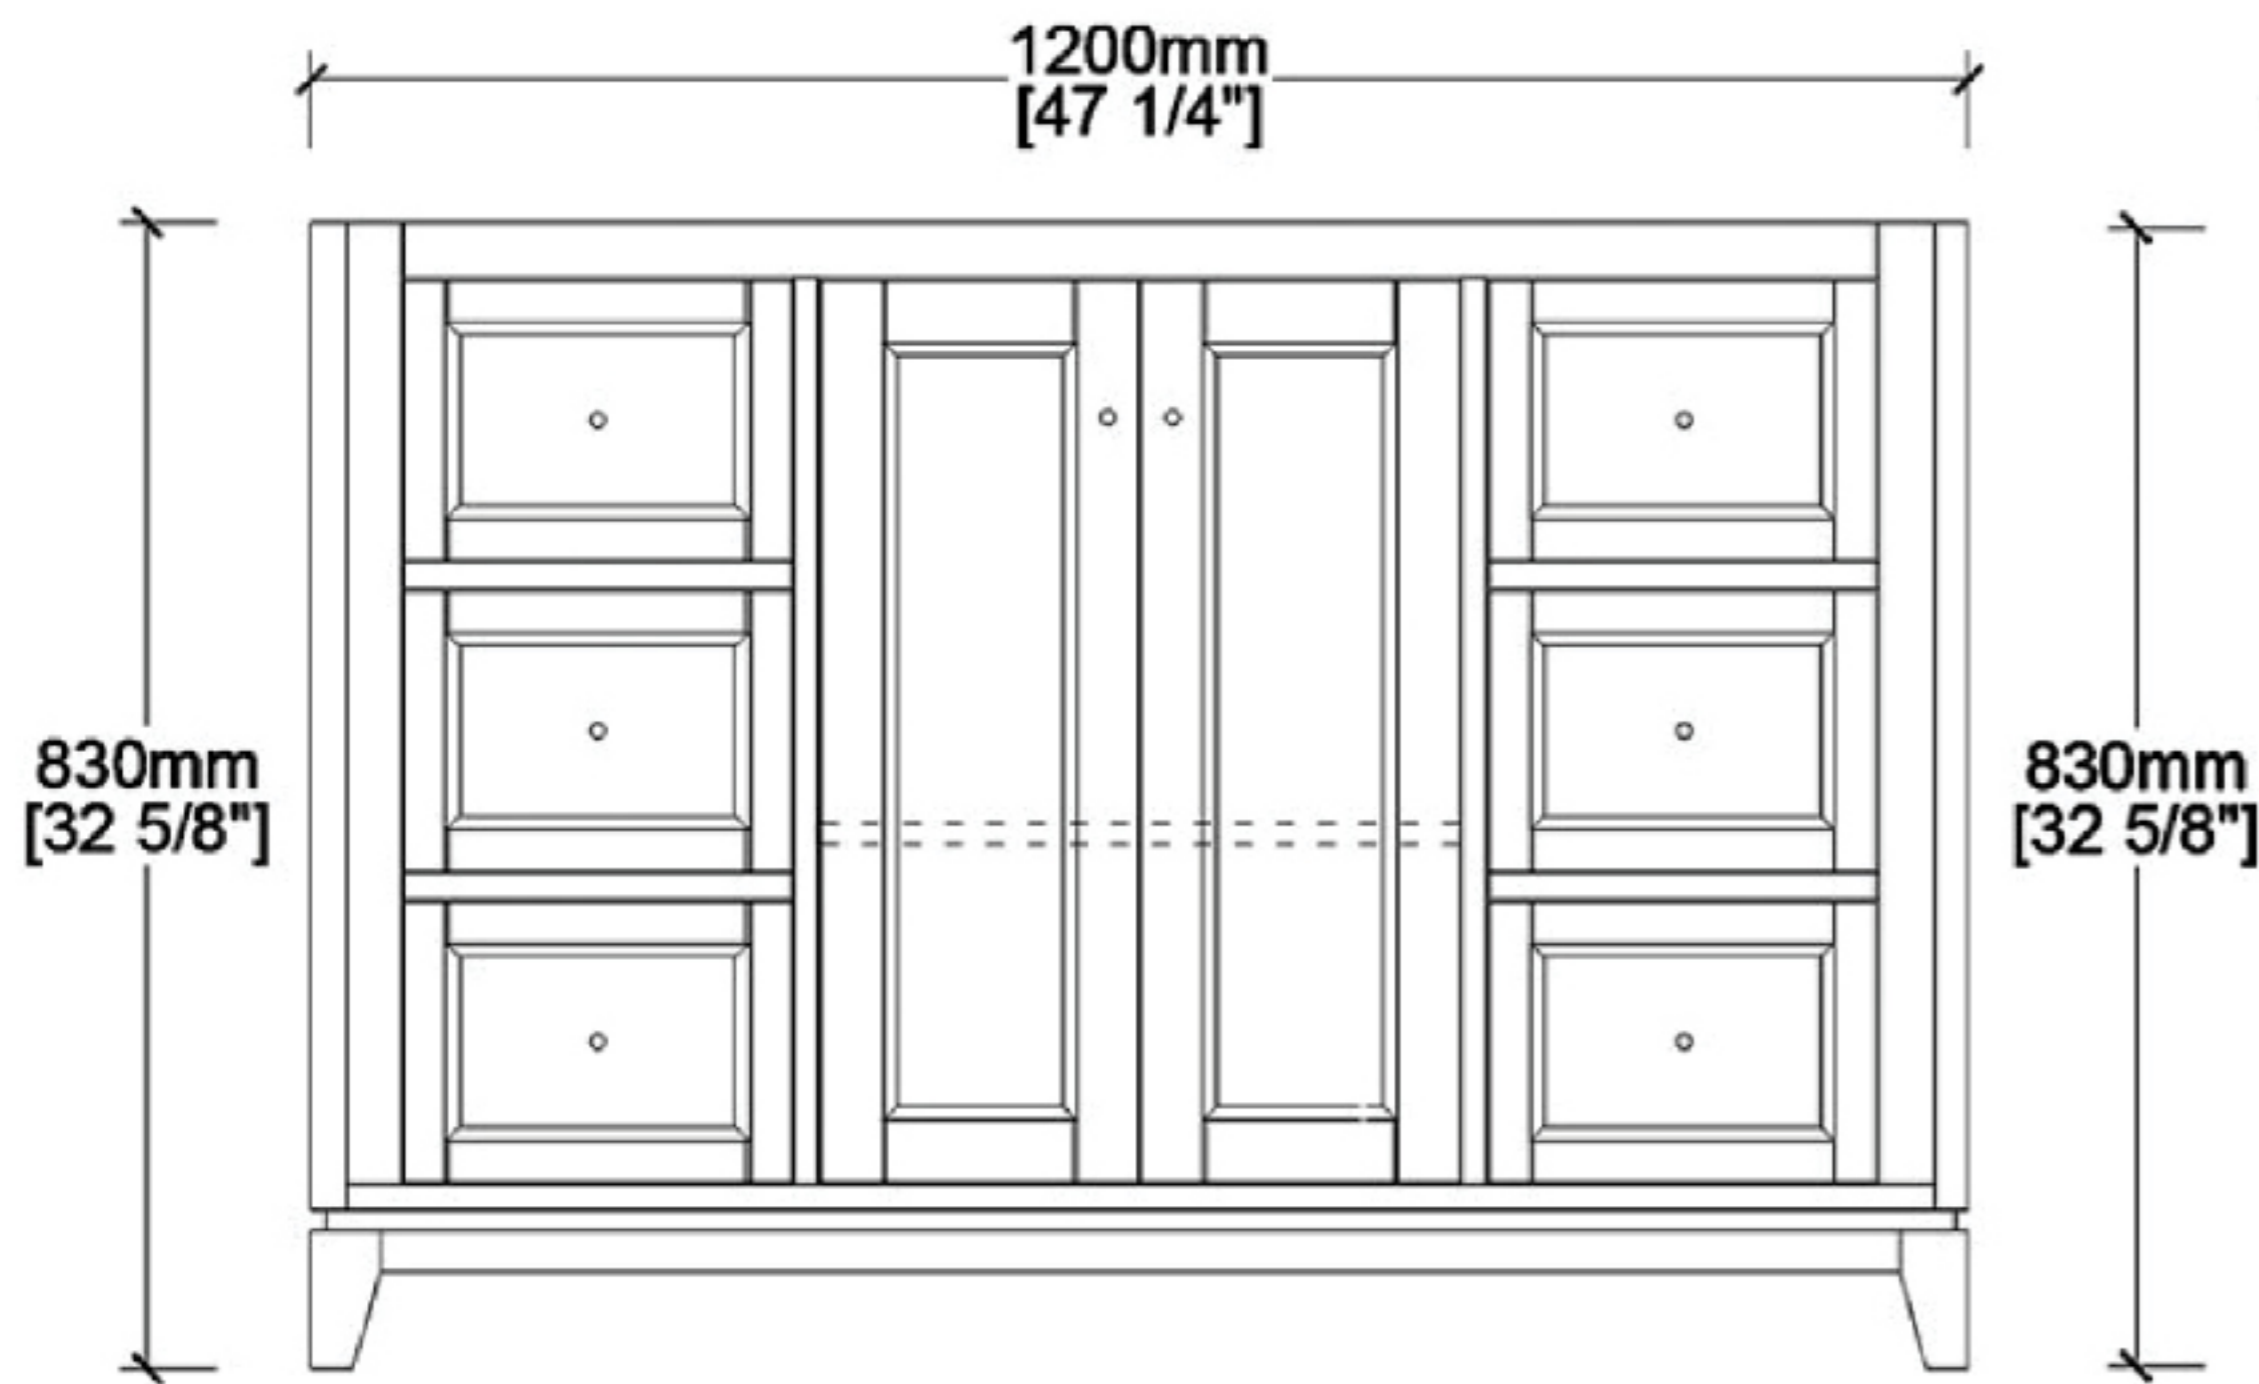

VFFS482234R

FORMOSA

Bathroom Vanity

FRONT VIEW

SIDE VIEW

COUNTER-TOP

BACKSPLASH

TOP VIEW

BACK VIEW