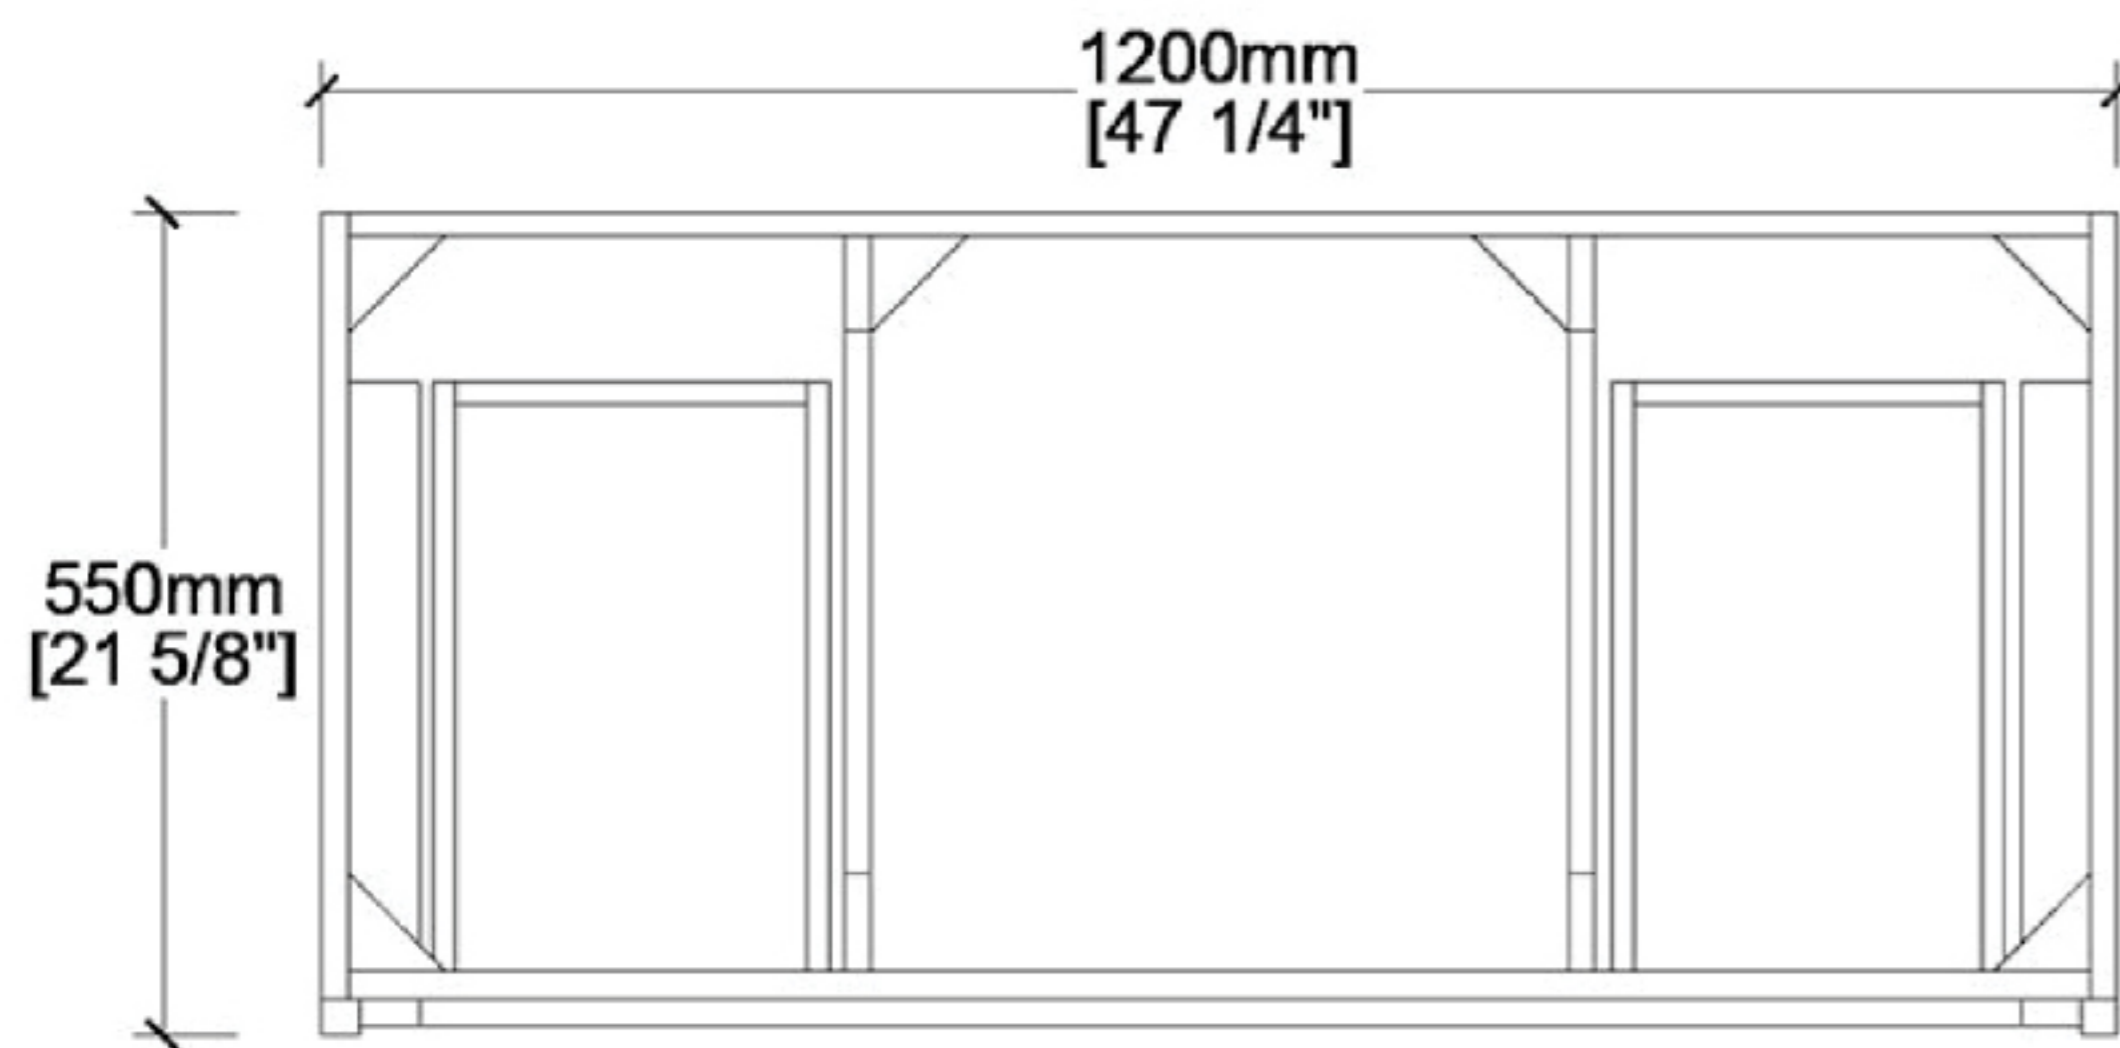

VFFS482234R

FORMOSA

Bathroom Vanity

FRONT VIEW

SIDE VIEW

COUNTER-TOP

BACKSPLASH

TOP VIEW