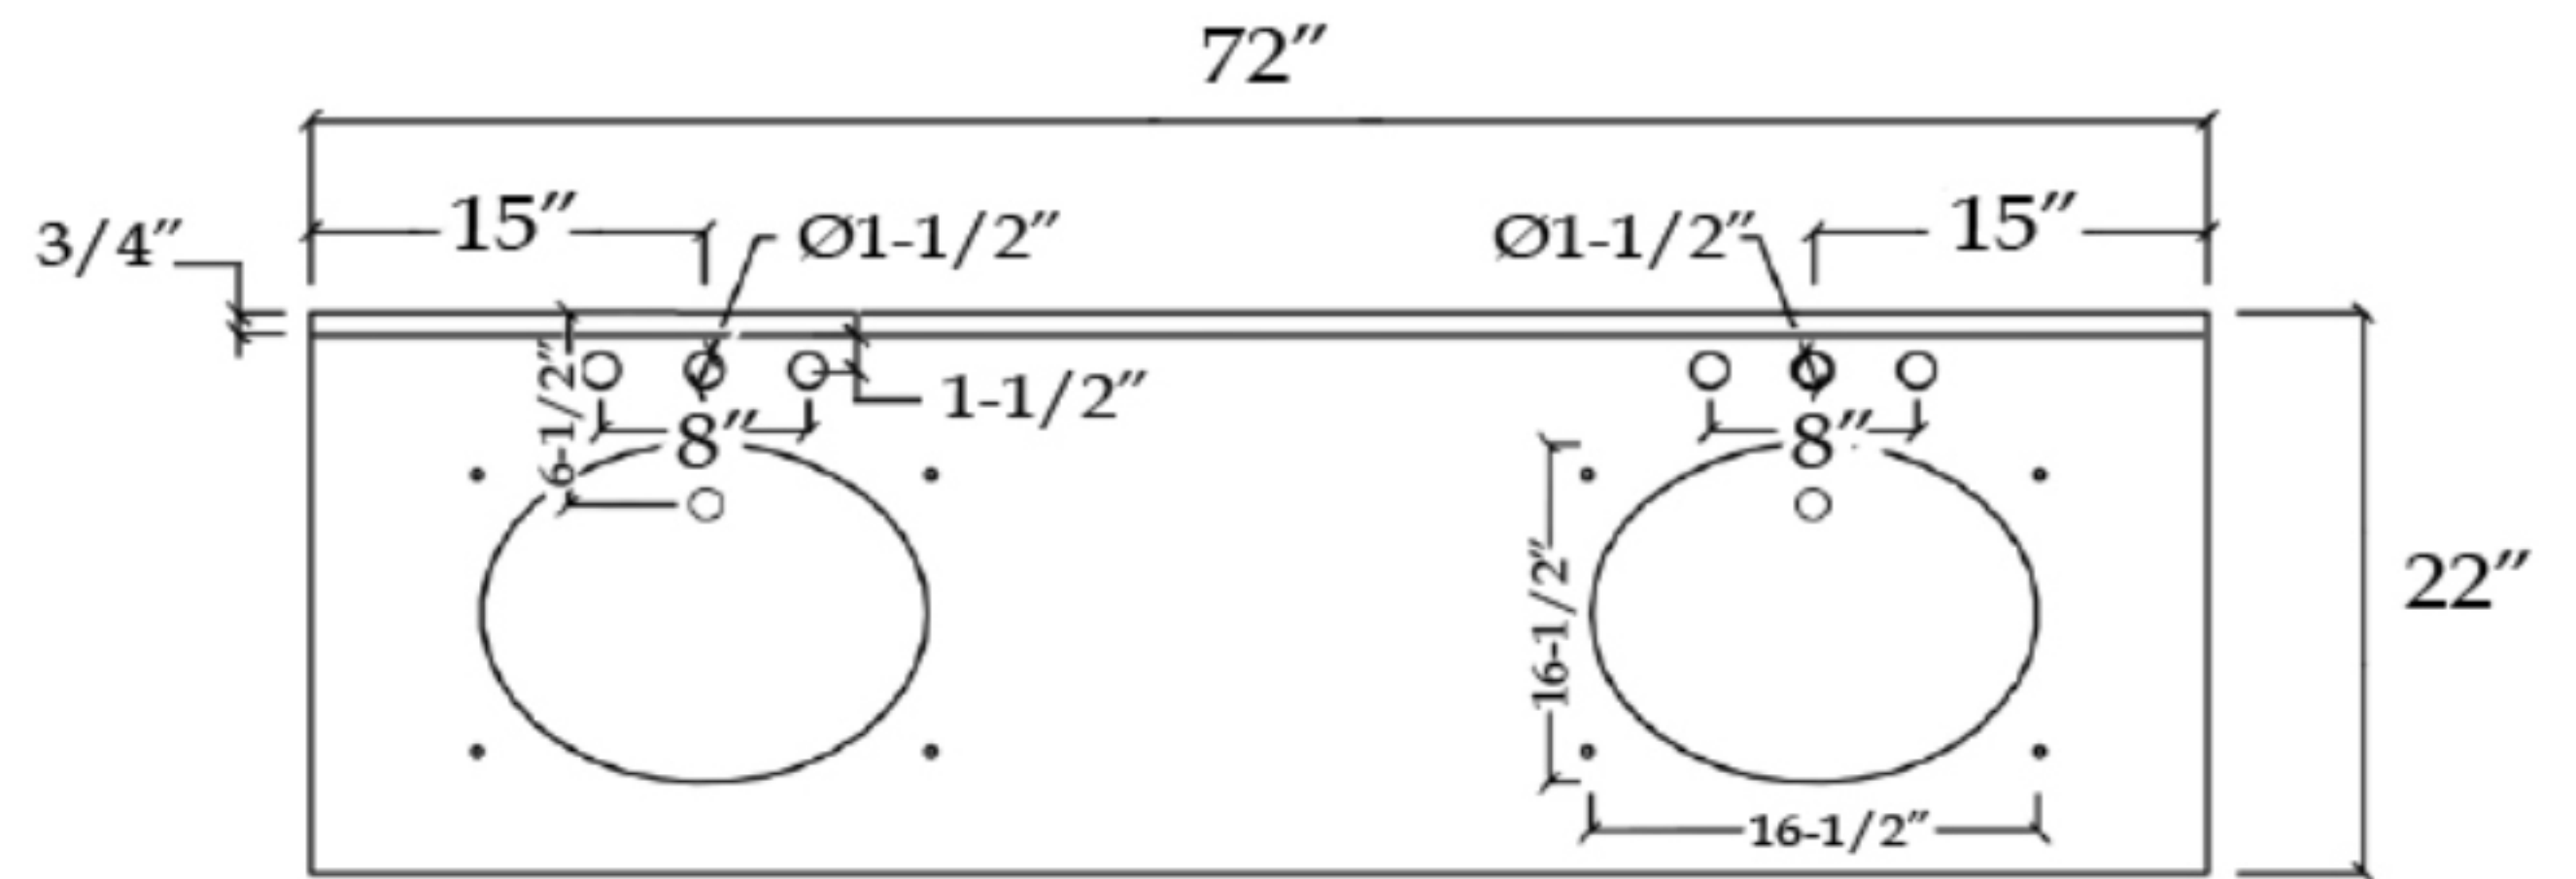

VFDX722234R

DEXTERITY

Bathroom Vanity

TOP VIEW

COUNTER-TOP

Backsplash

FRONT VIEW

SIDE VIEW