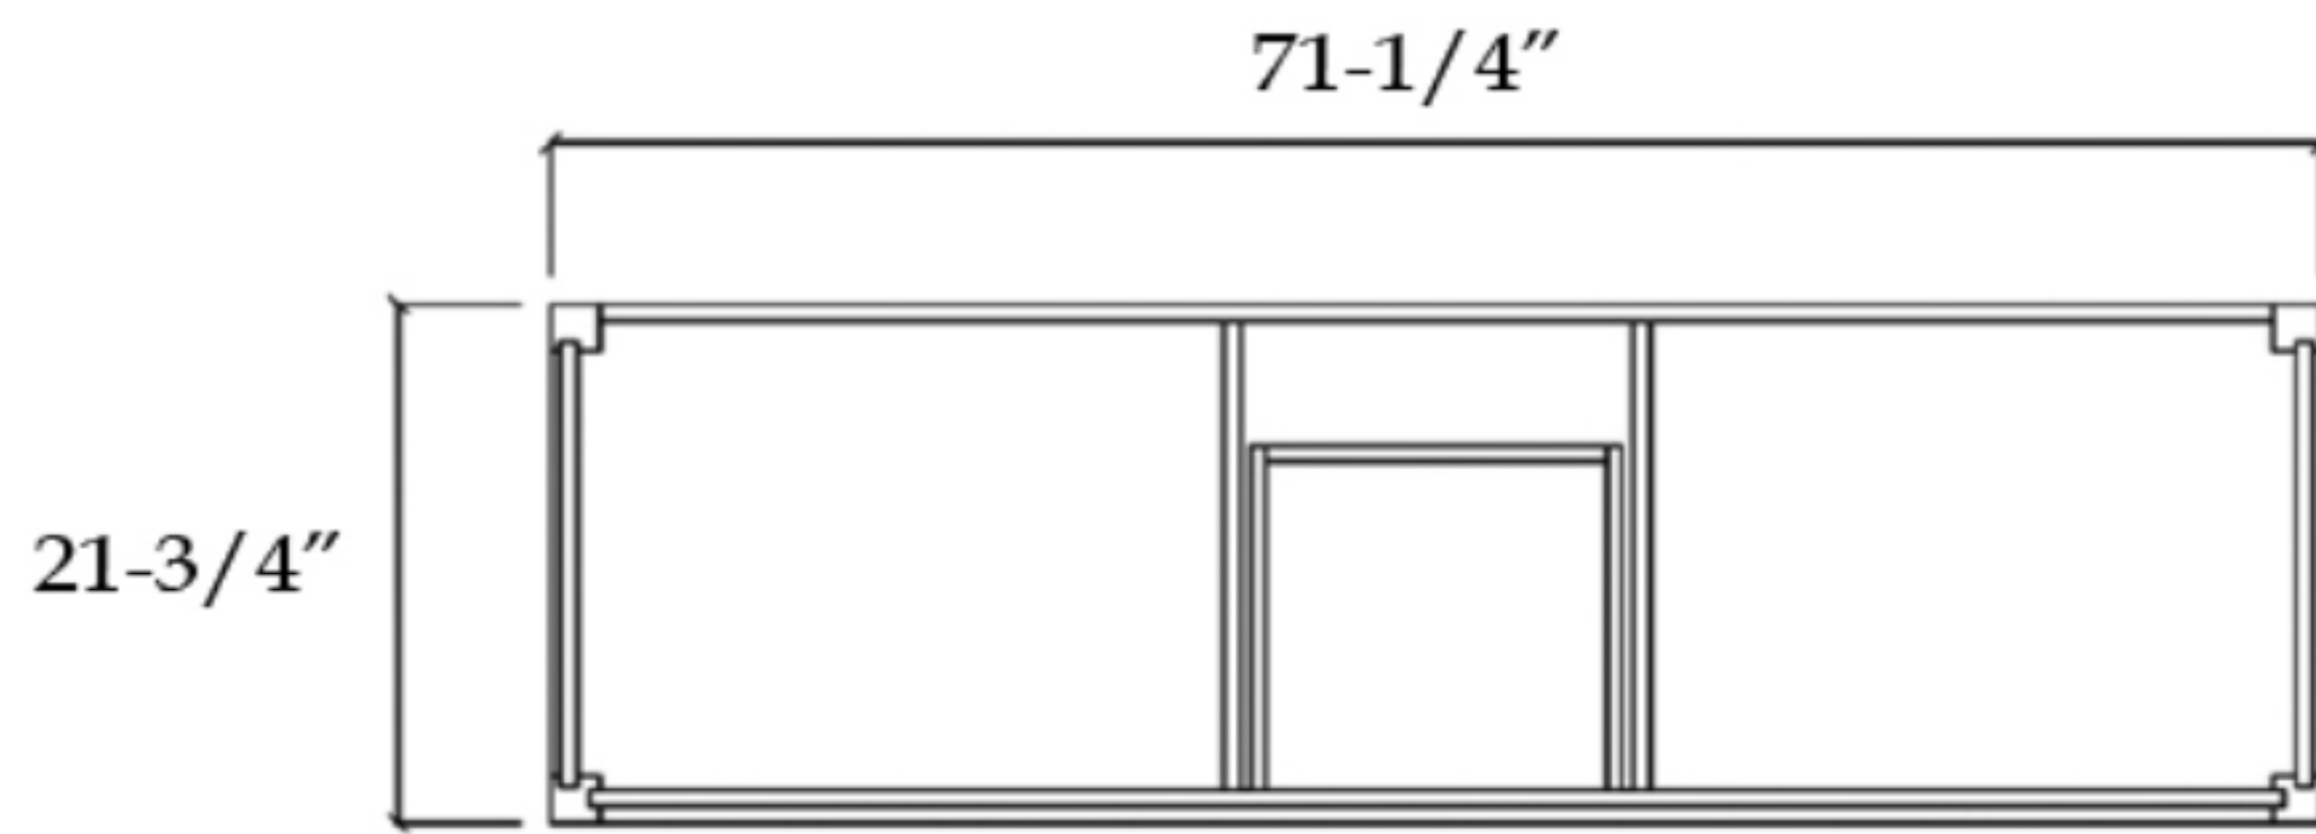

VFDX722234R

DEXTERITY

Bathroom Vanity

TOP VIEW

COUNTER-TOP

Backsplash

FRONT VIEW

SIDE VIEW