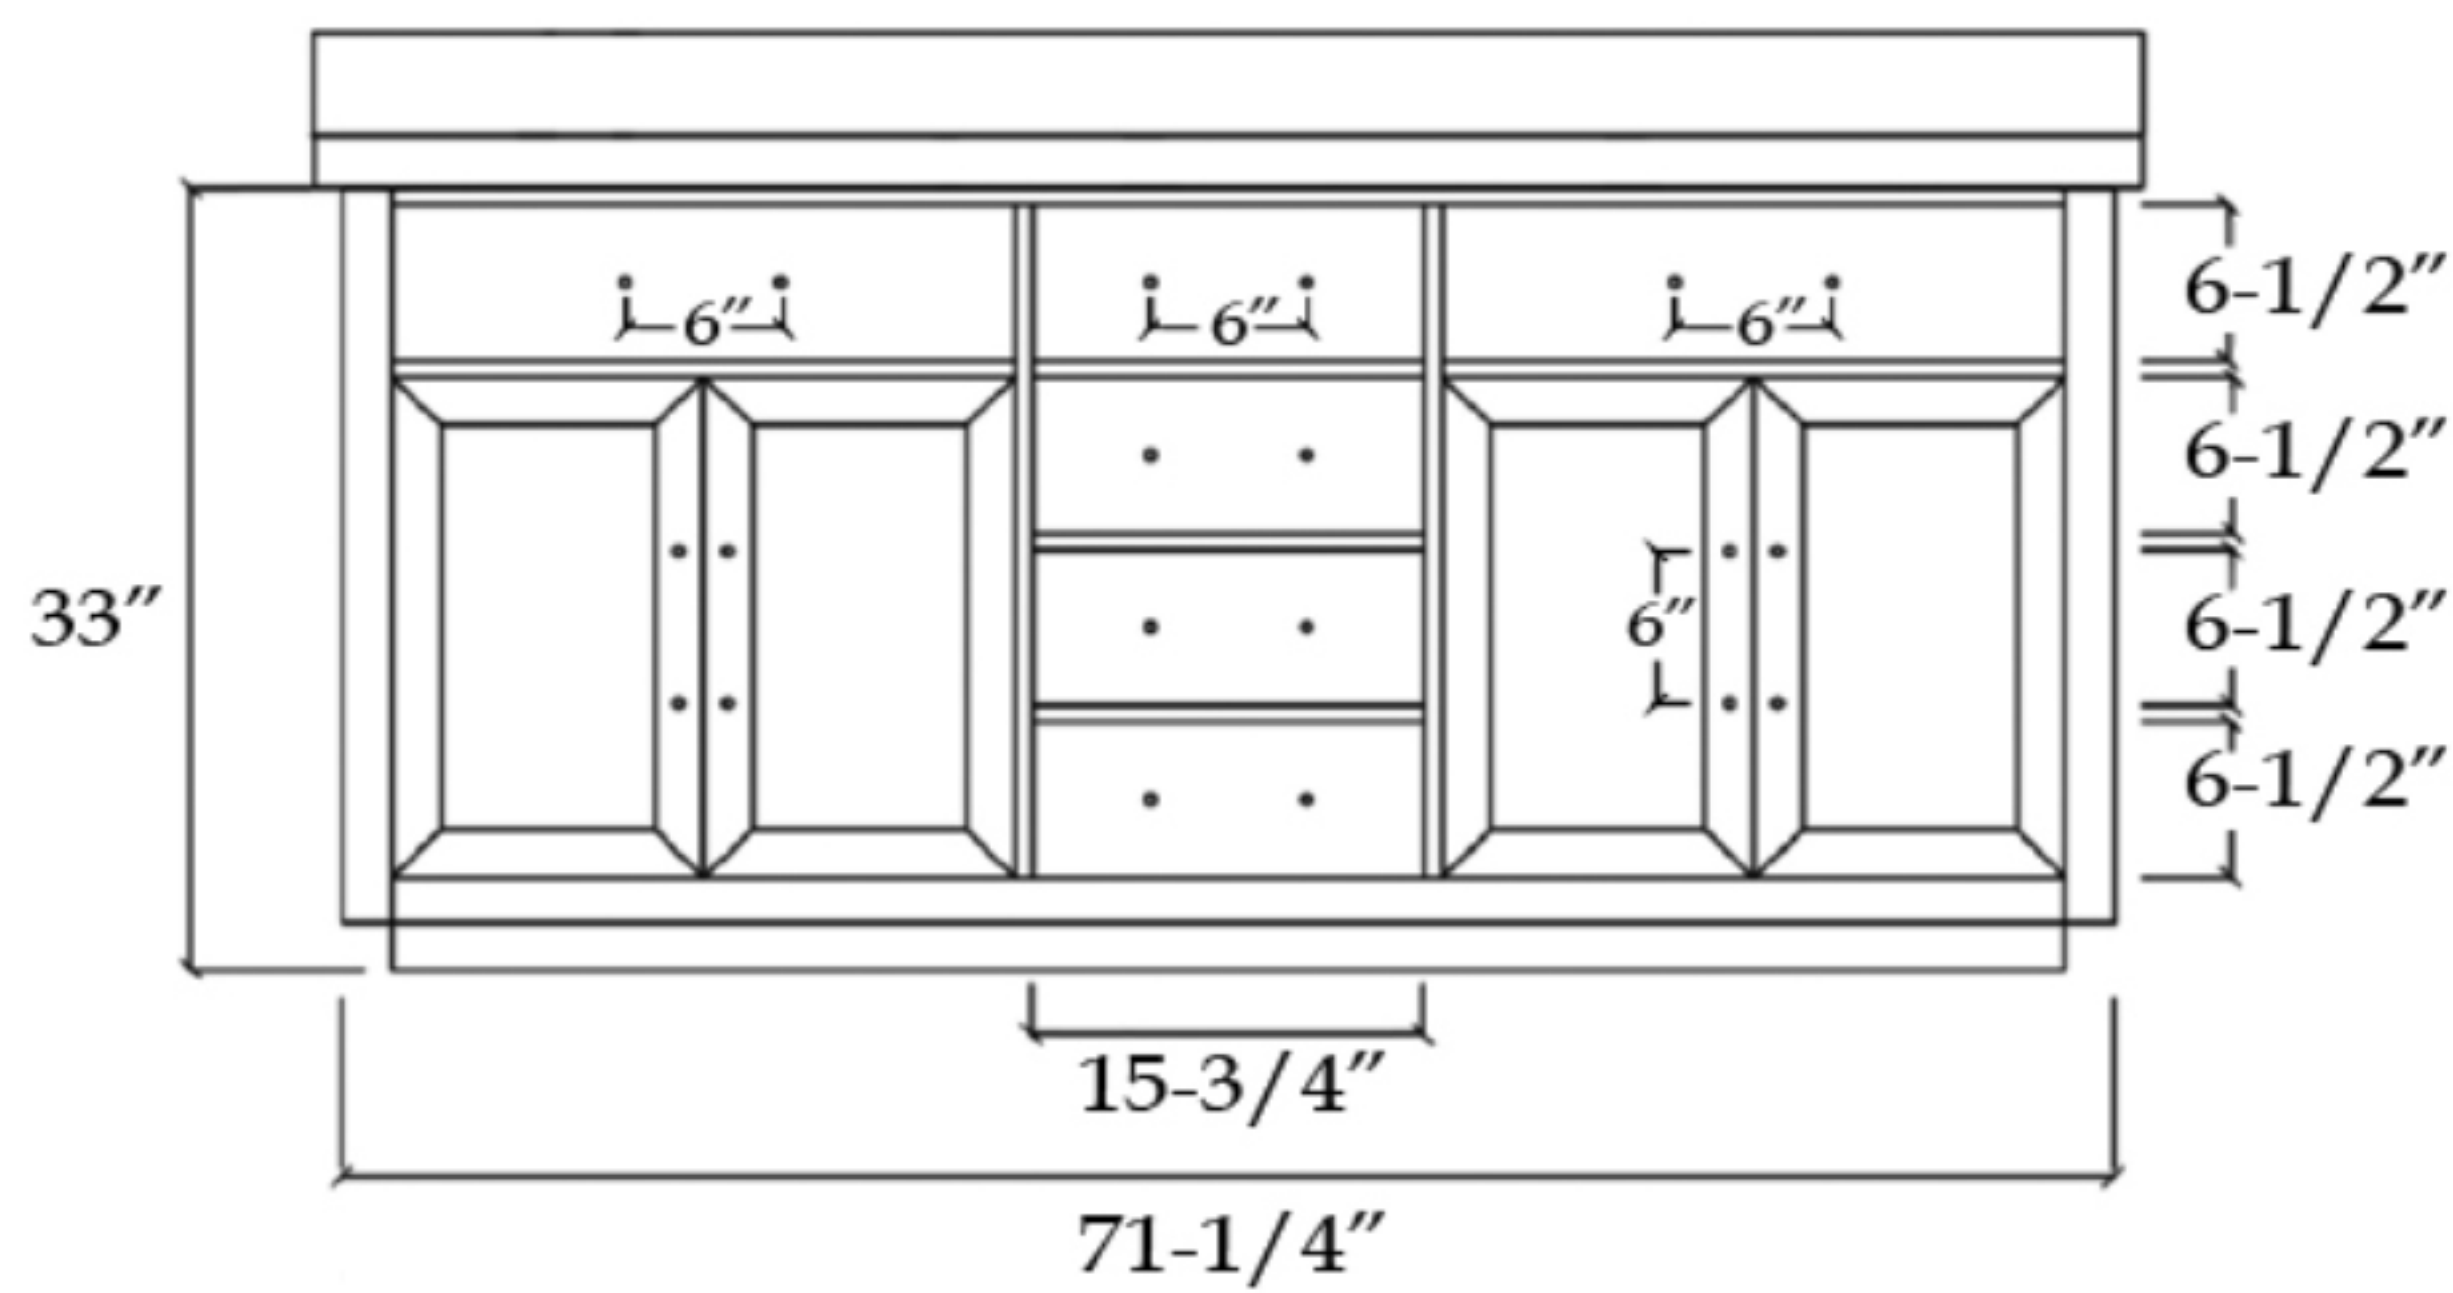

VFDX722234R

DEXTERITY

Bathroom Vanity

TOP VIEW

COUNTER-TOP

Backsplash

FRONT VIEW

SIDE VIEW