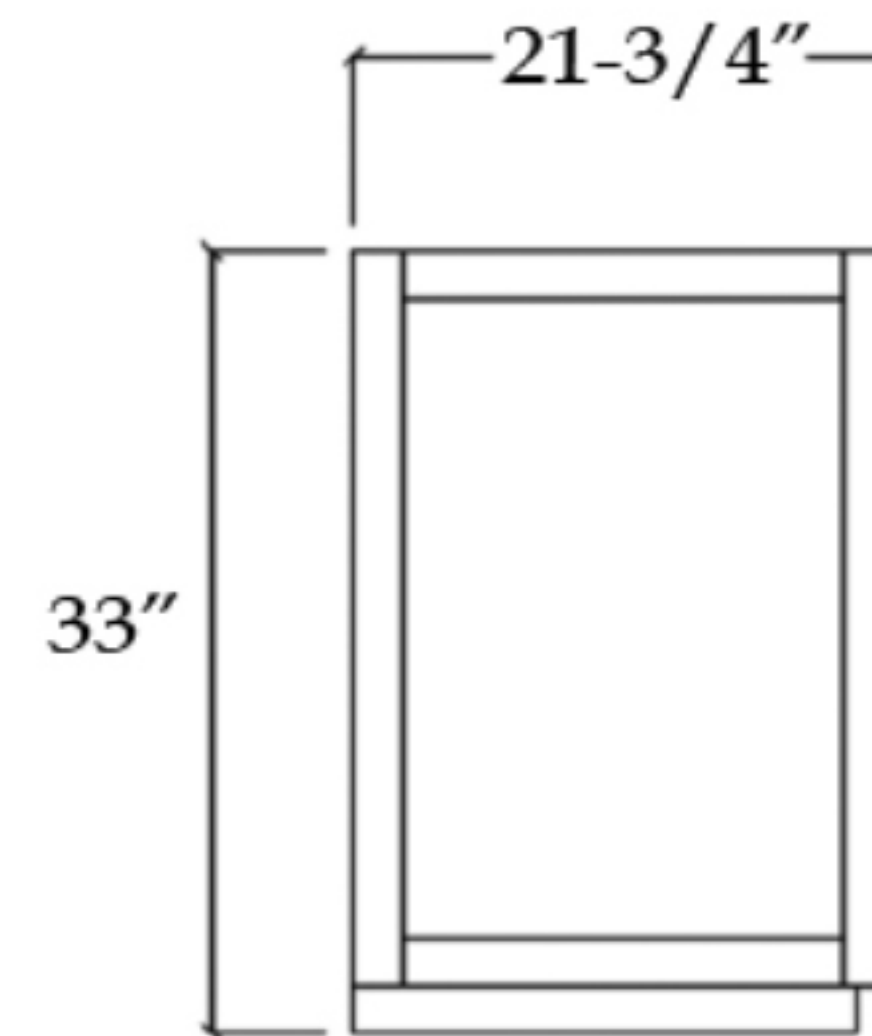

VFDX722234R

DEXTERITY

Bathroom Vanity

TOP VIEW

COUNTER-TOP

Backsplash

FRONT VIEW

SIDE VIEW