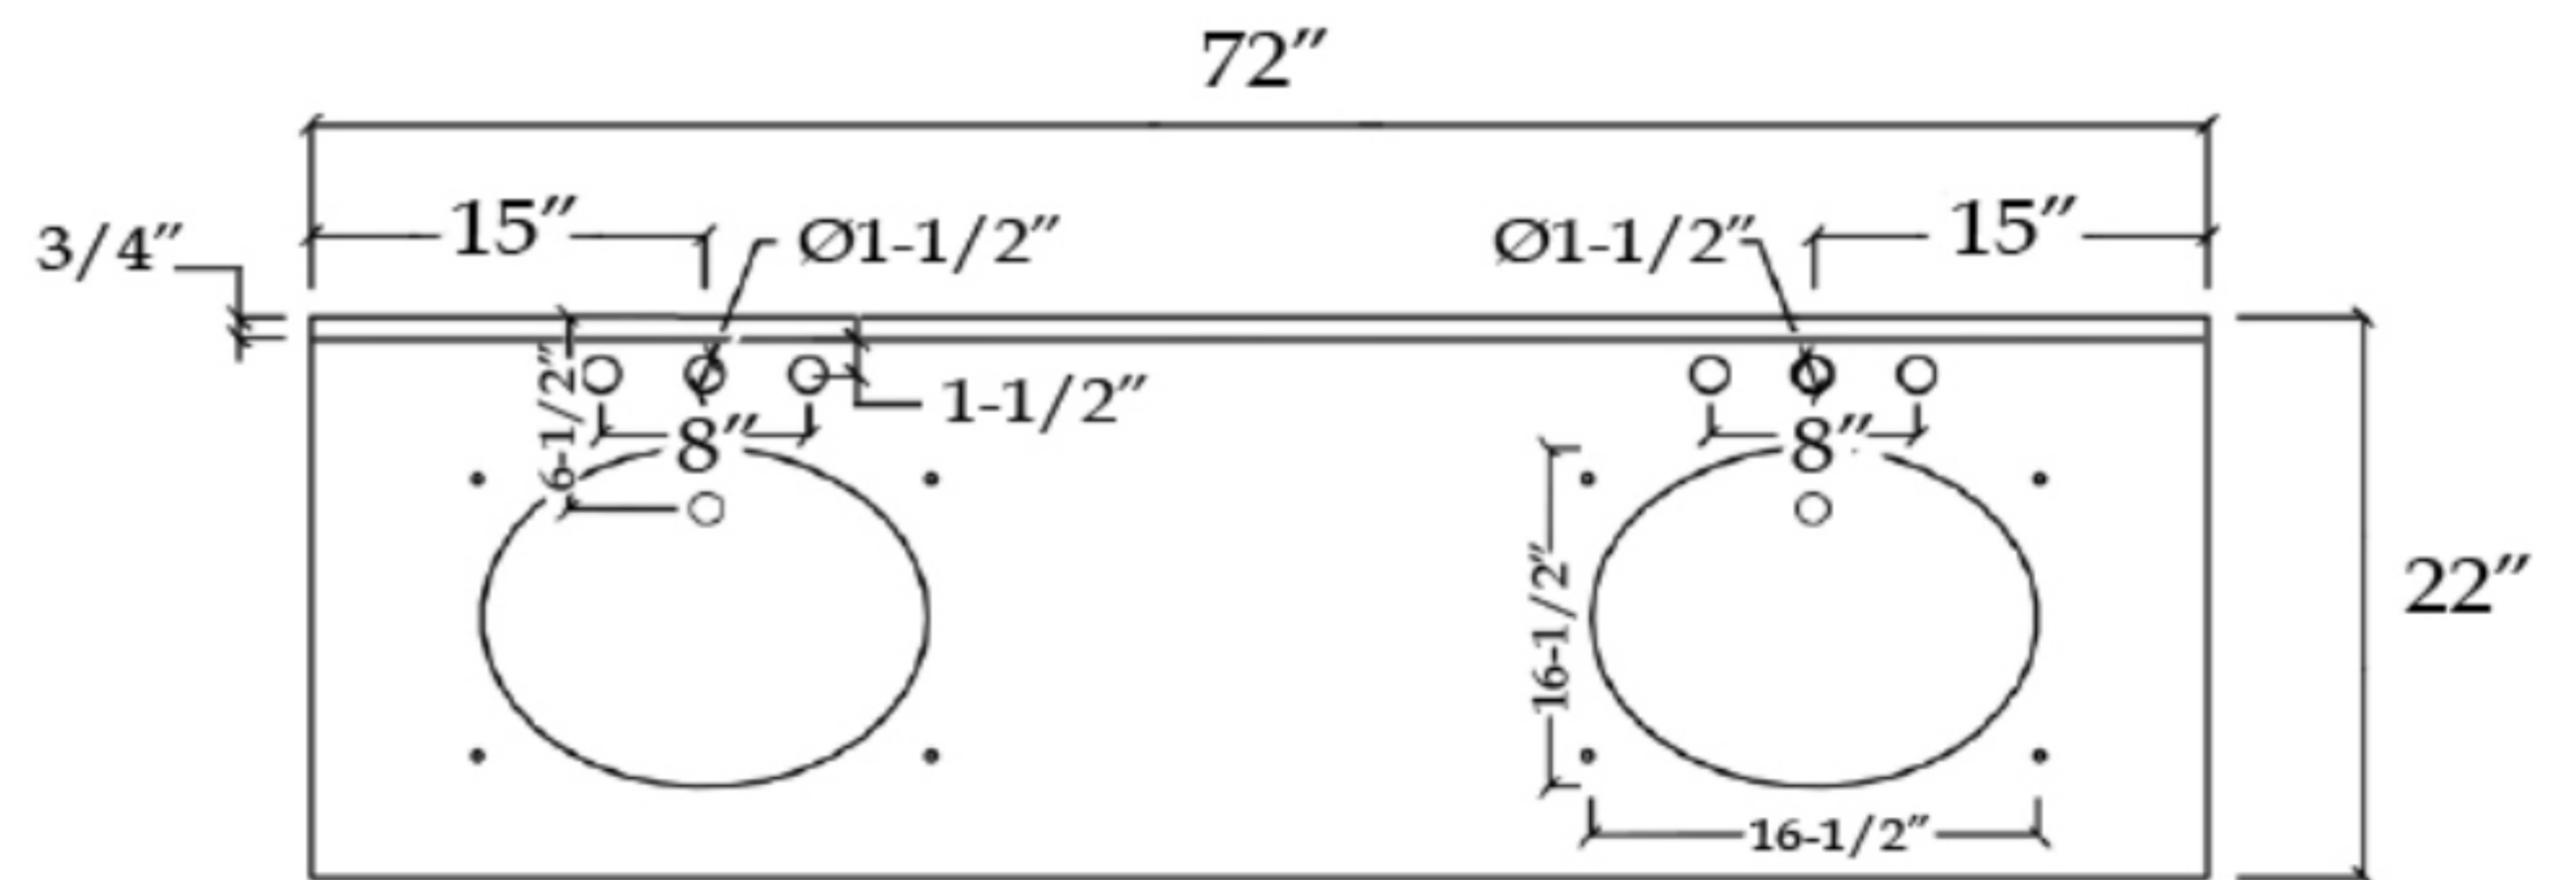

VFDX722234R

DEXTERITY

Bathroom Vanity

TOP VIEW

COUNTER-TOP

Backsplash

FRONT VIEW

SIDE VIEW