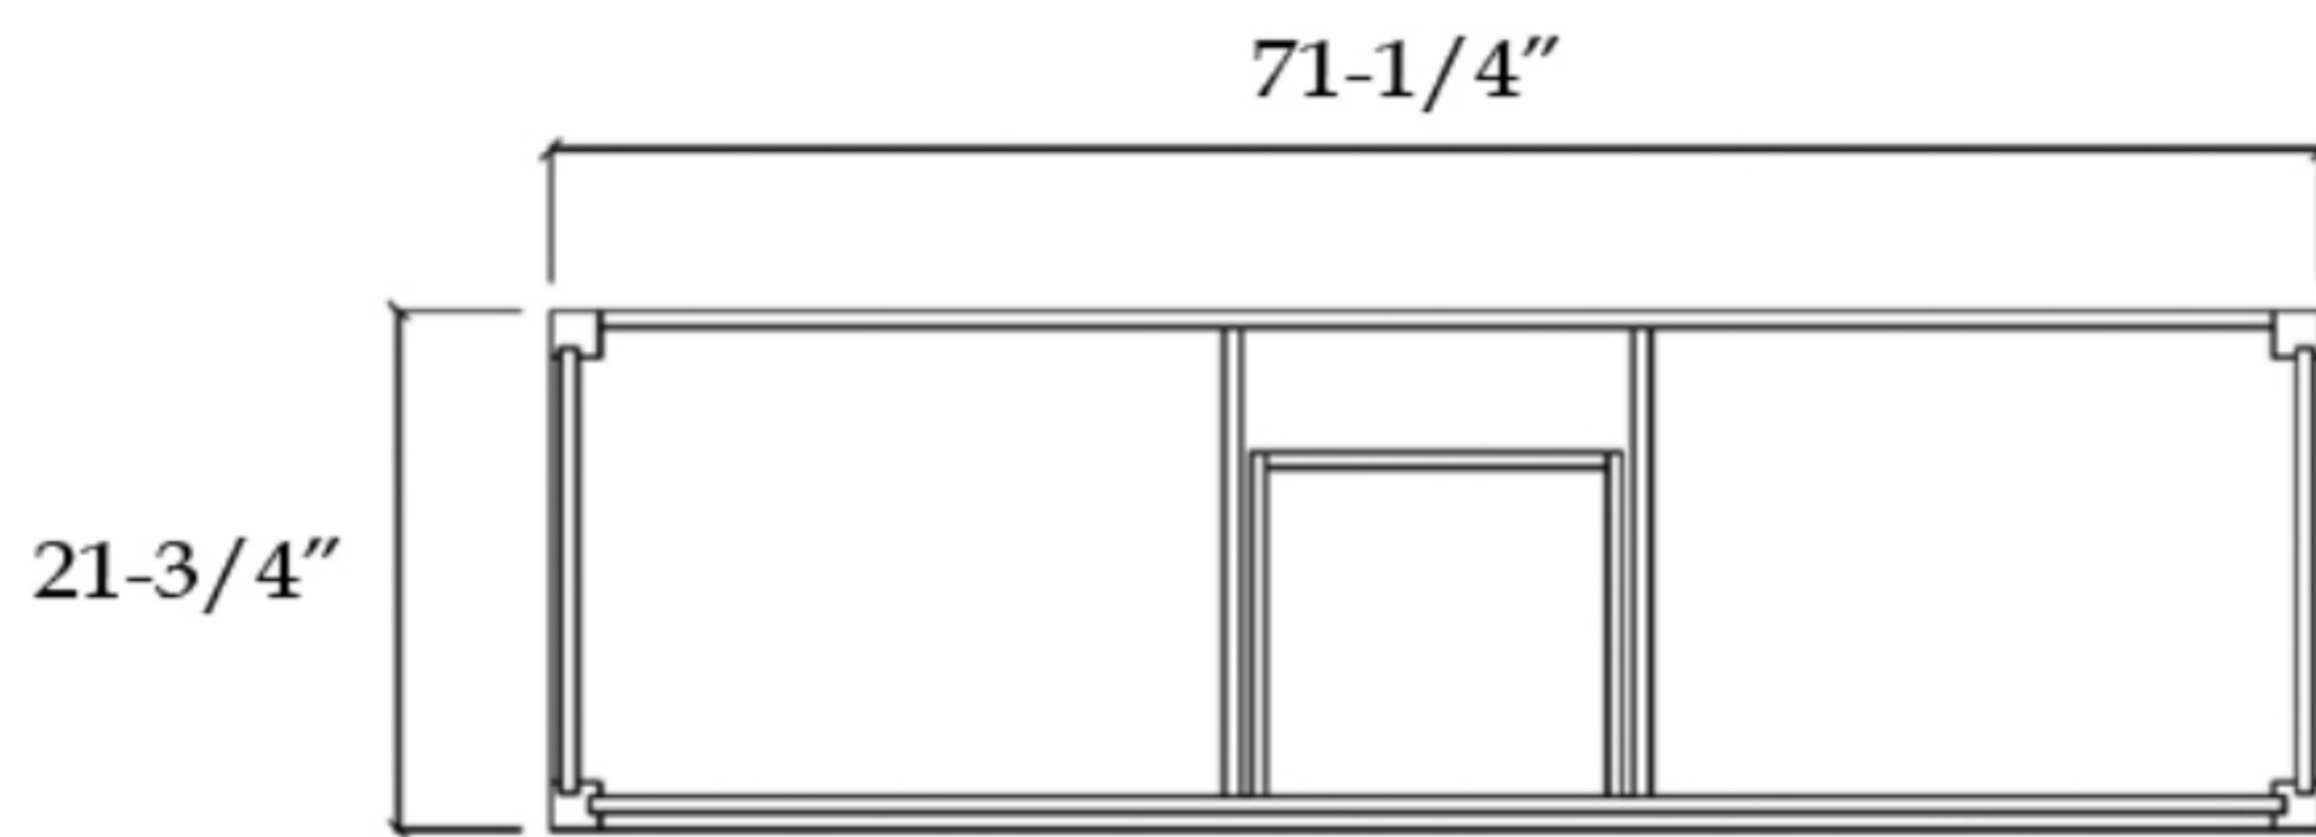

VFDX722234R

DEXTERITY

Bathroom Vanity

TOP VIEW

COUNTER-TOP

Backsplash

FRONT VIEW

SIDE VIEW