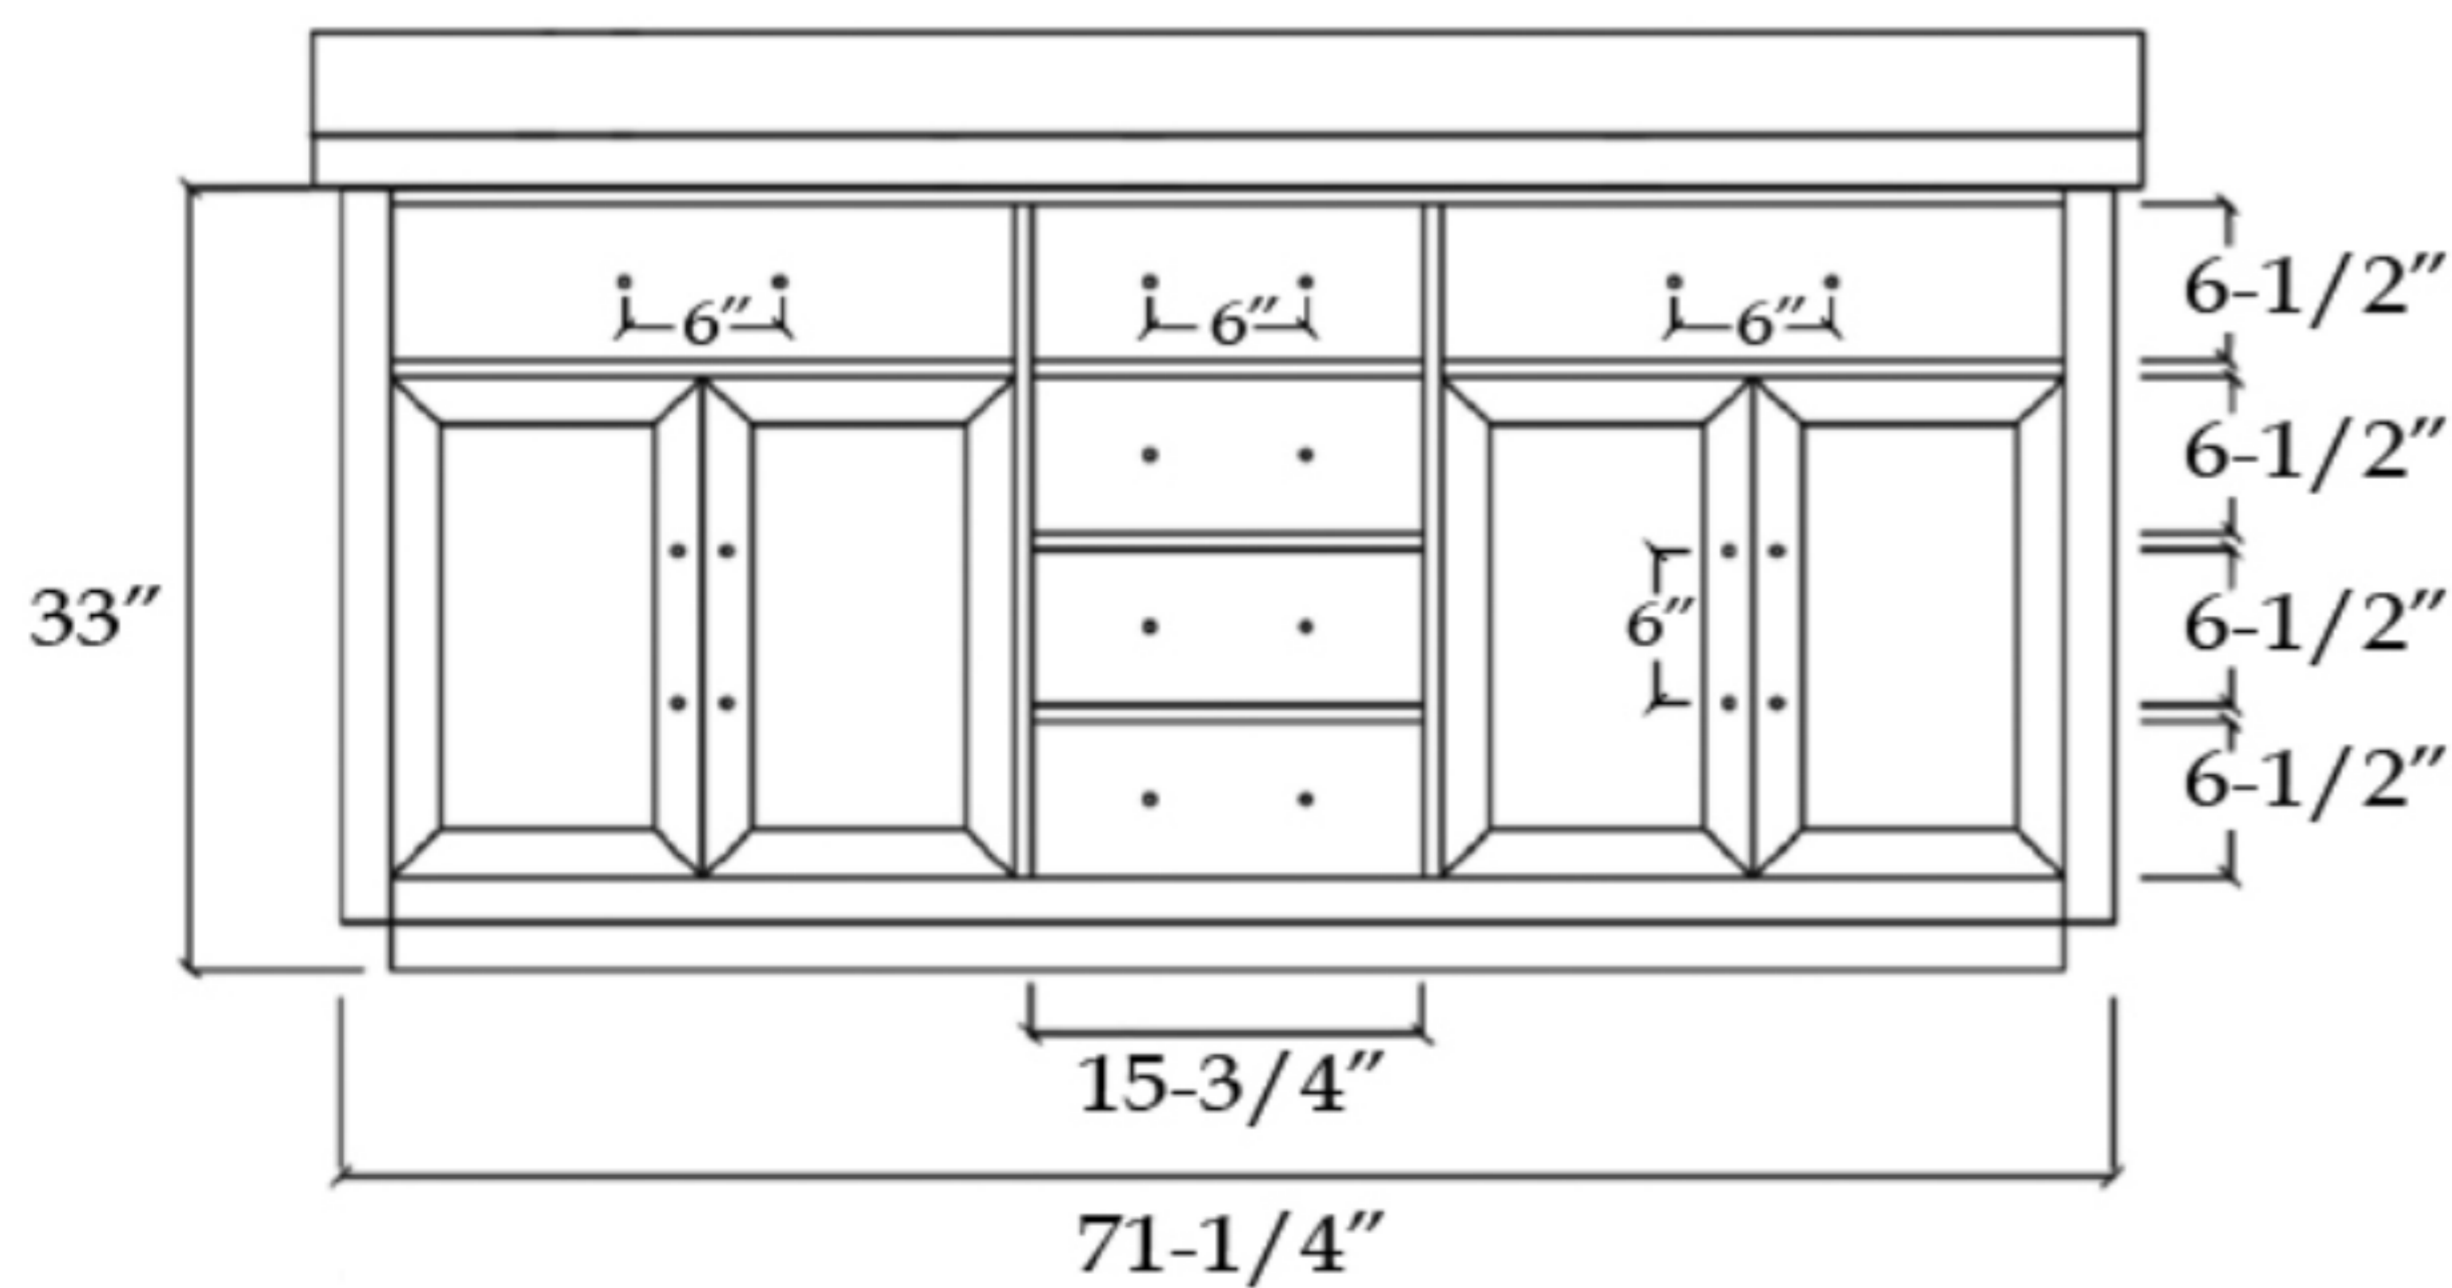

VFDX722234R

DEXTERITY

Bathroom Vanity

TOP VIEW

COUNTER-TOP

Backsplash

FRONT VIEW

SIDE VIEW