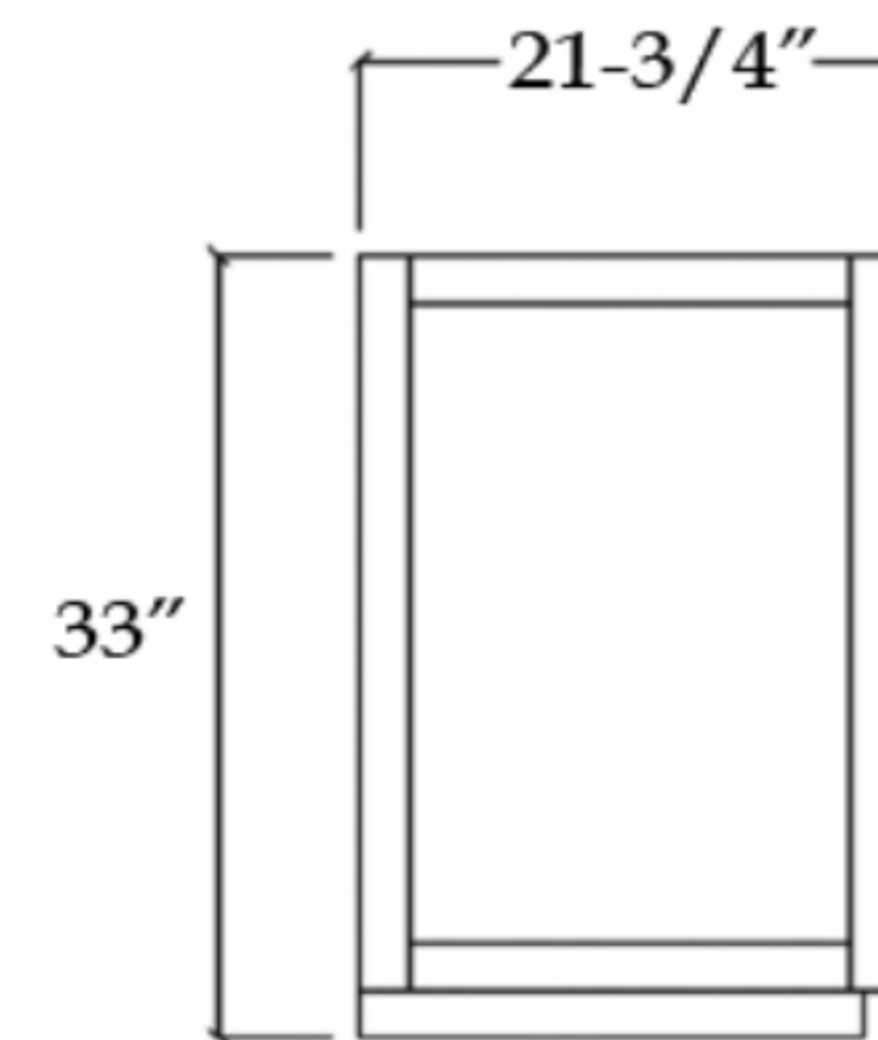

VFDX722234R

DEXTERITY

Bathroom Vanity

TOP VIEW

COUNTER-TOP

Backsplash

FRONT VIEW

SIDE VIEW