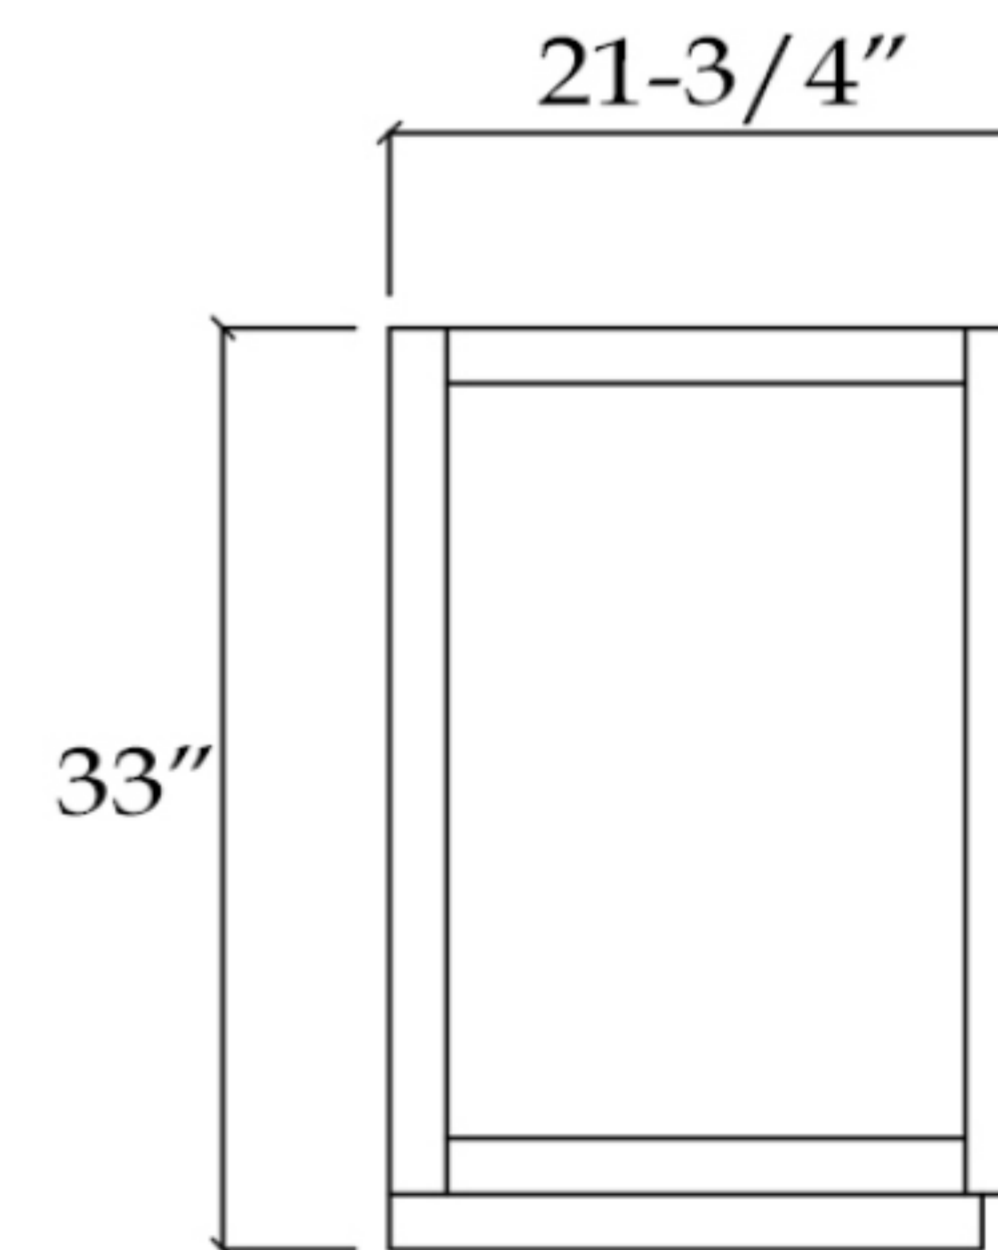

VFDX602234S

DEXTERITY

Bathroom Vanity

TOP VIEW

COUNTER-TOP

Backsplash

FRONT VIEW

SIDE VIEW