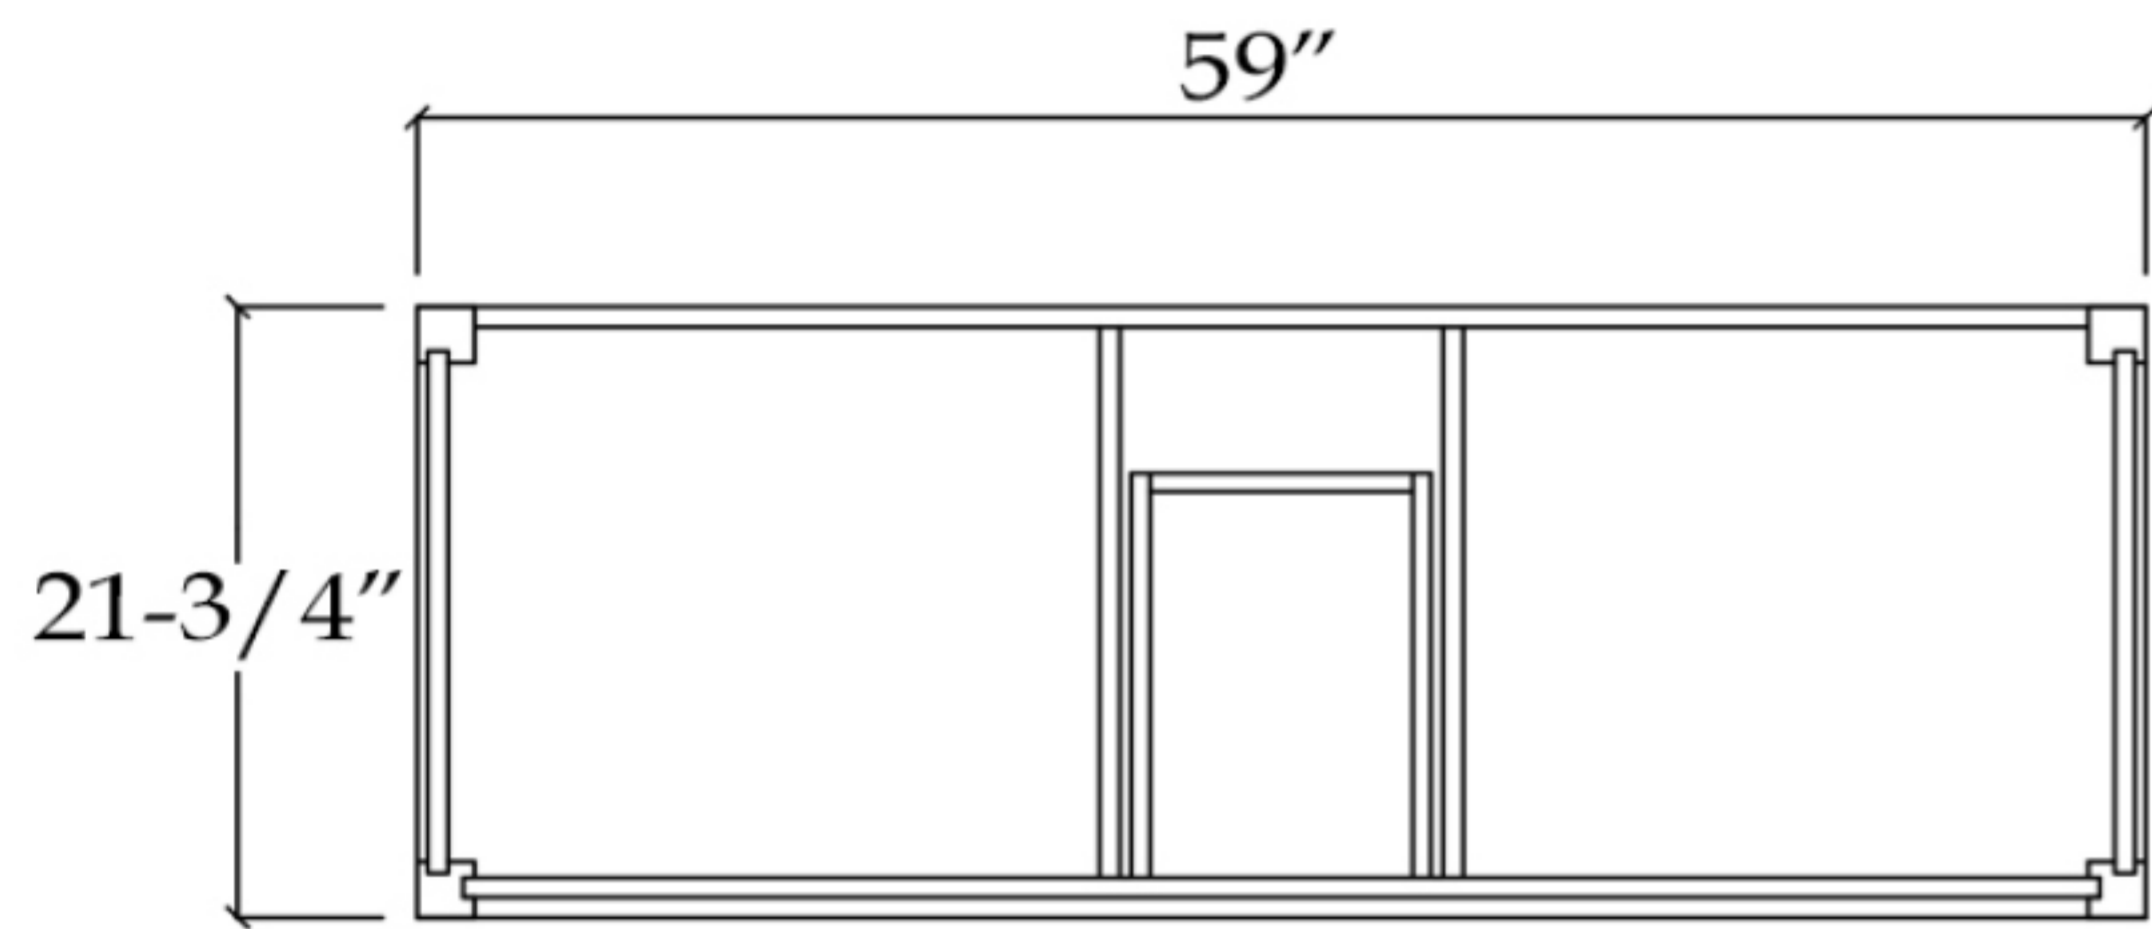

VFDX602234S

DEXTERITY

Bathroom Vanity

TOP VIEW

COUNTER-TOP

Backsplash

FRONT VIEW

SIDE VIEW