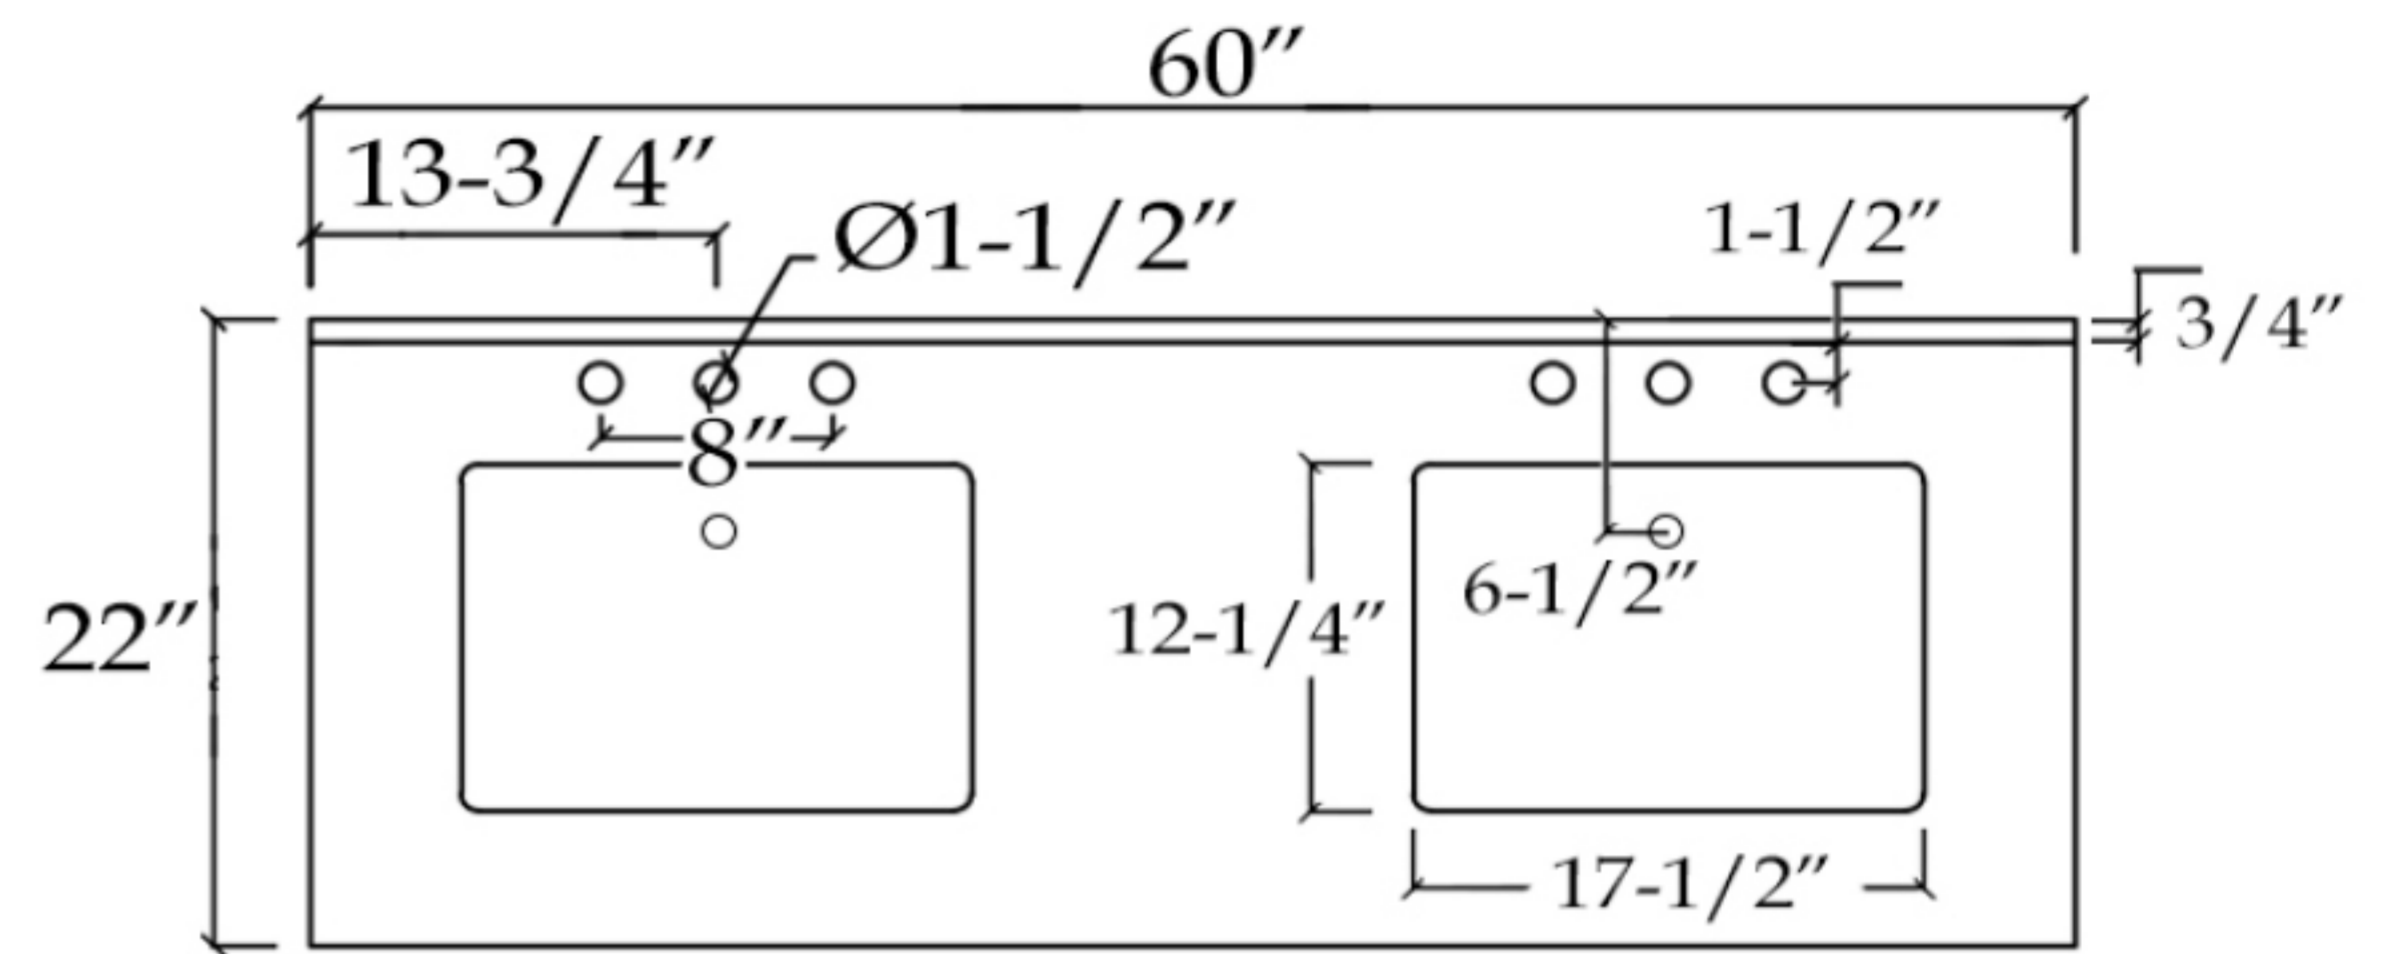

VFDX602234S

DEXTERITY

Bathroom Vanity

TOP VIEW

COUNTER-TOP

Backsplash

FRONT VIEW

SIDE VIEW