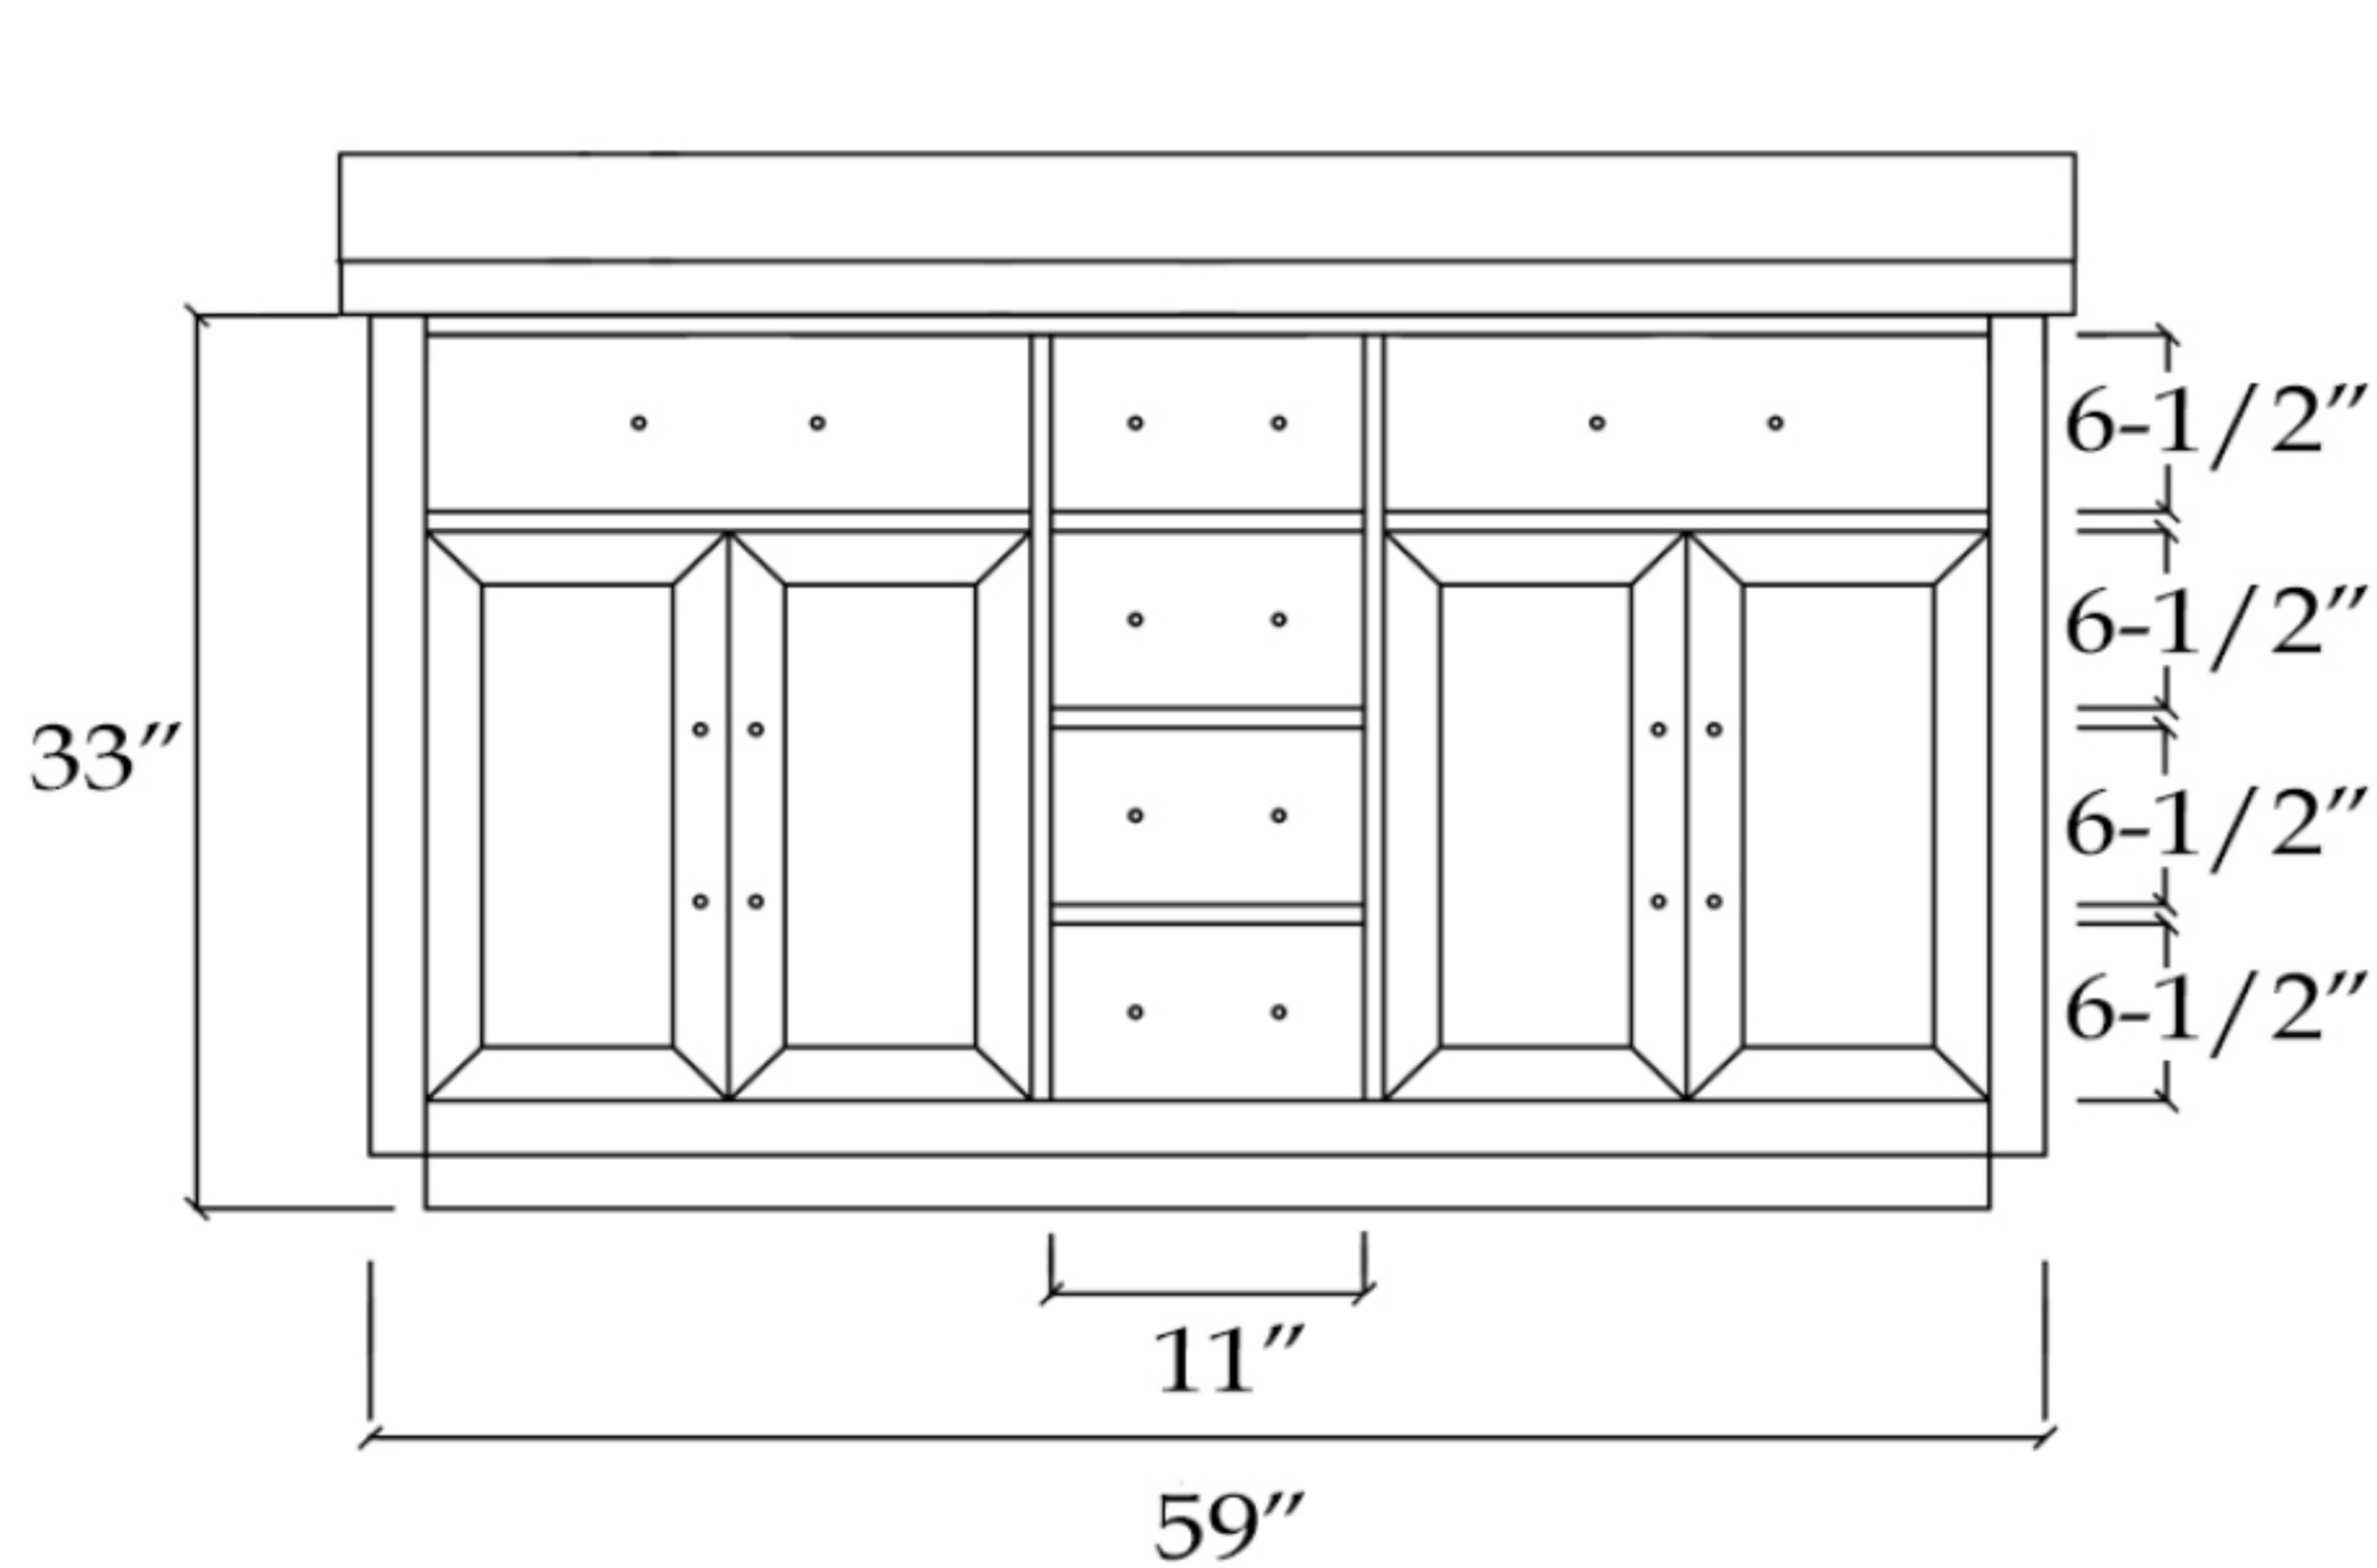

VFDX602234S

DEXTERITY

Bathroom Vanity

TOP VIEW

COUNTER-TOP

Backsplash

FRONT VIEW

SIDE VIEW