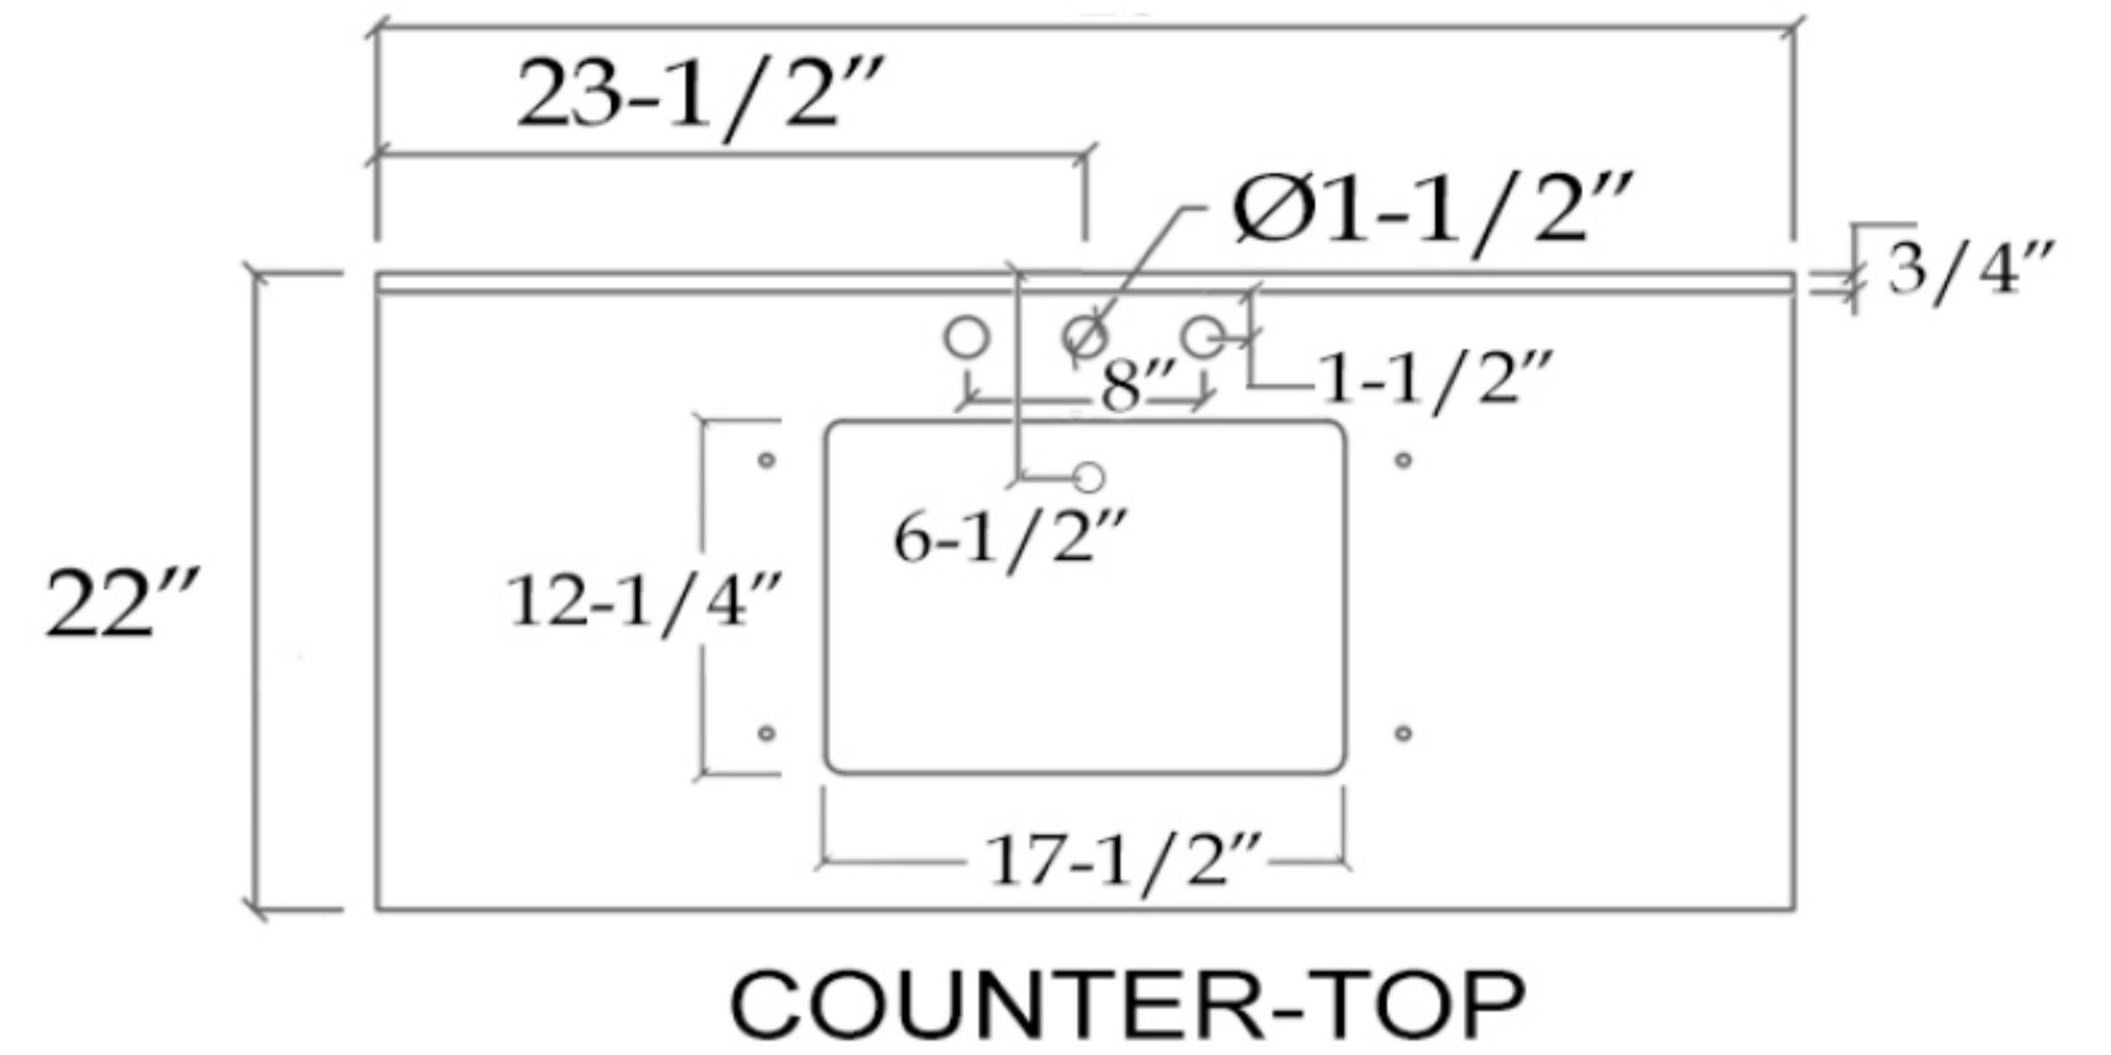

VFDX482234S

# DEXTERITY

Bathroom Vanity

TOP VIEW

FRONT VIEW