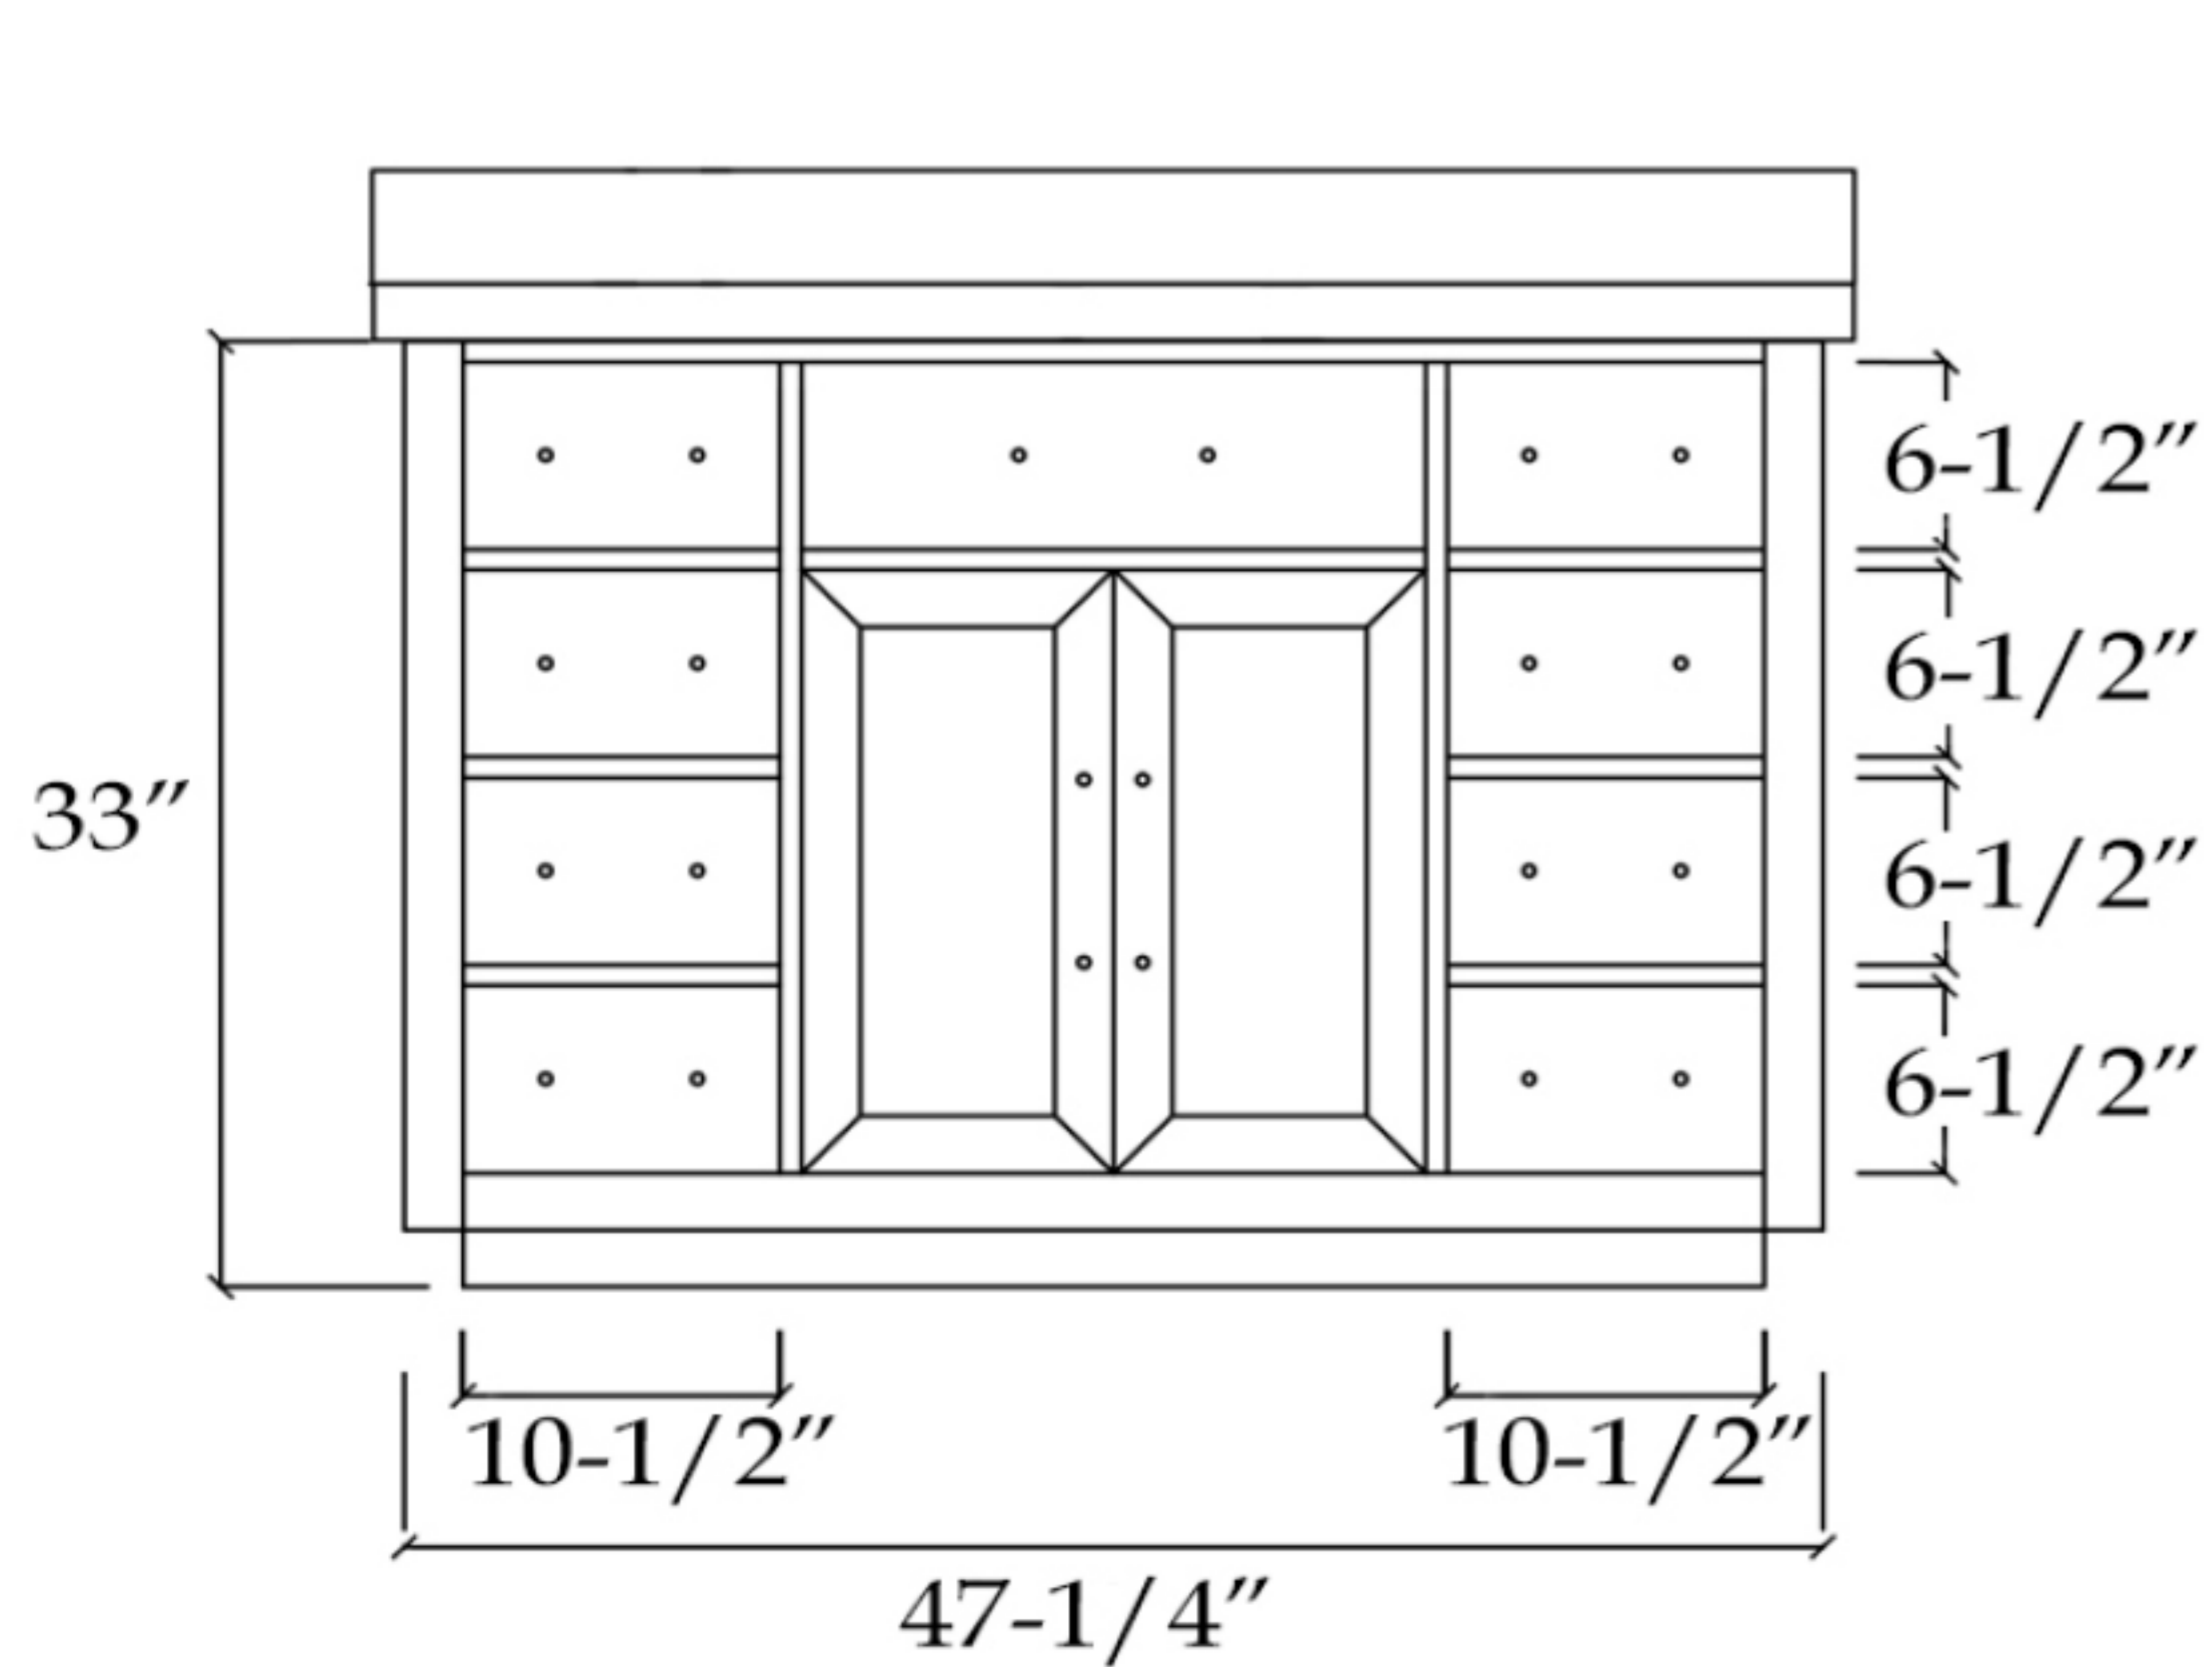

VFDX482234S

# DEXTERITY

Bathroom Vanity

TOP VIEW

FRONT VIEW