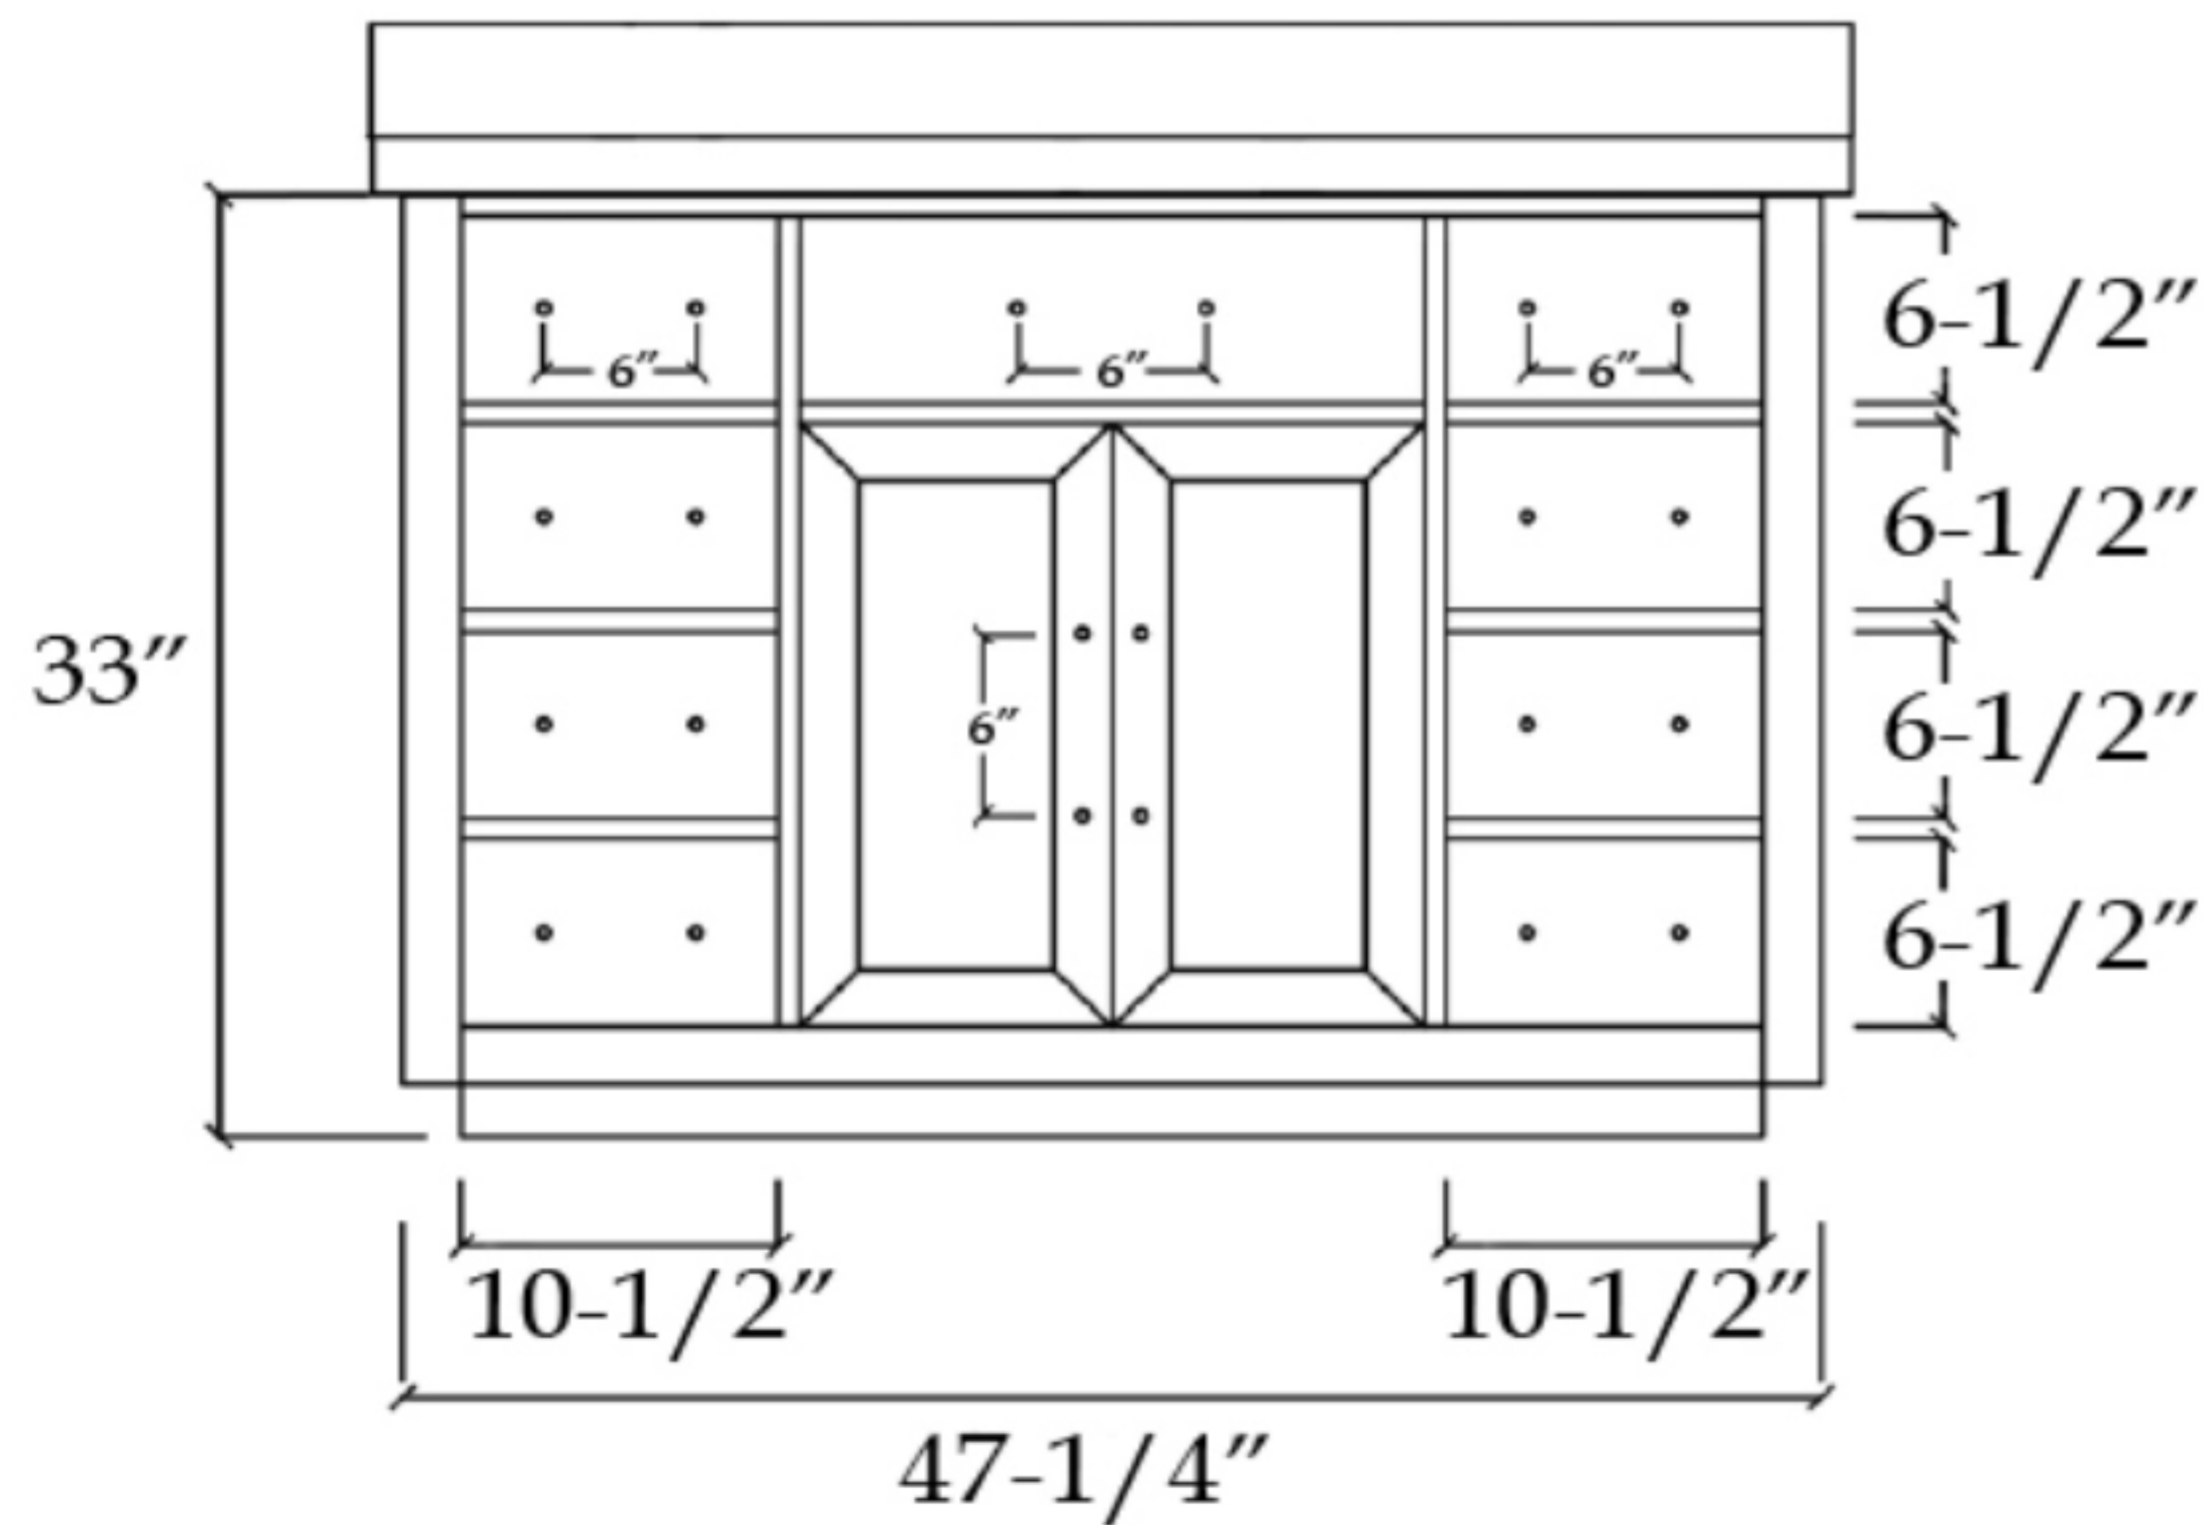

VFDX482234R

DEXTERITY

Bathroom Vanity

TOP VIEW

COUNTER-TOP

Backsplash

FRONT VIEW

SIDE VIEW