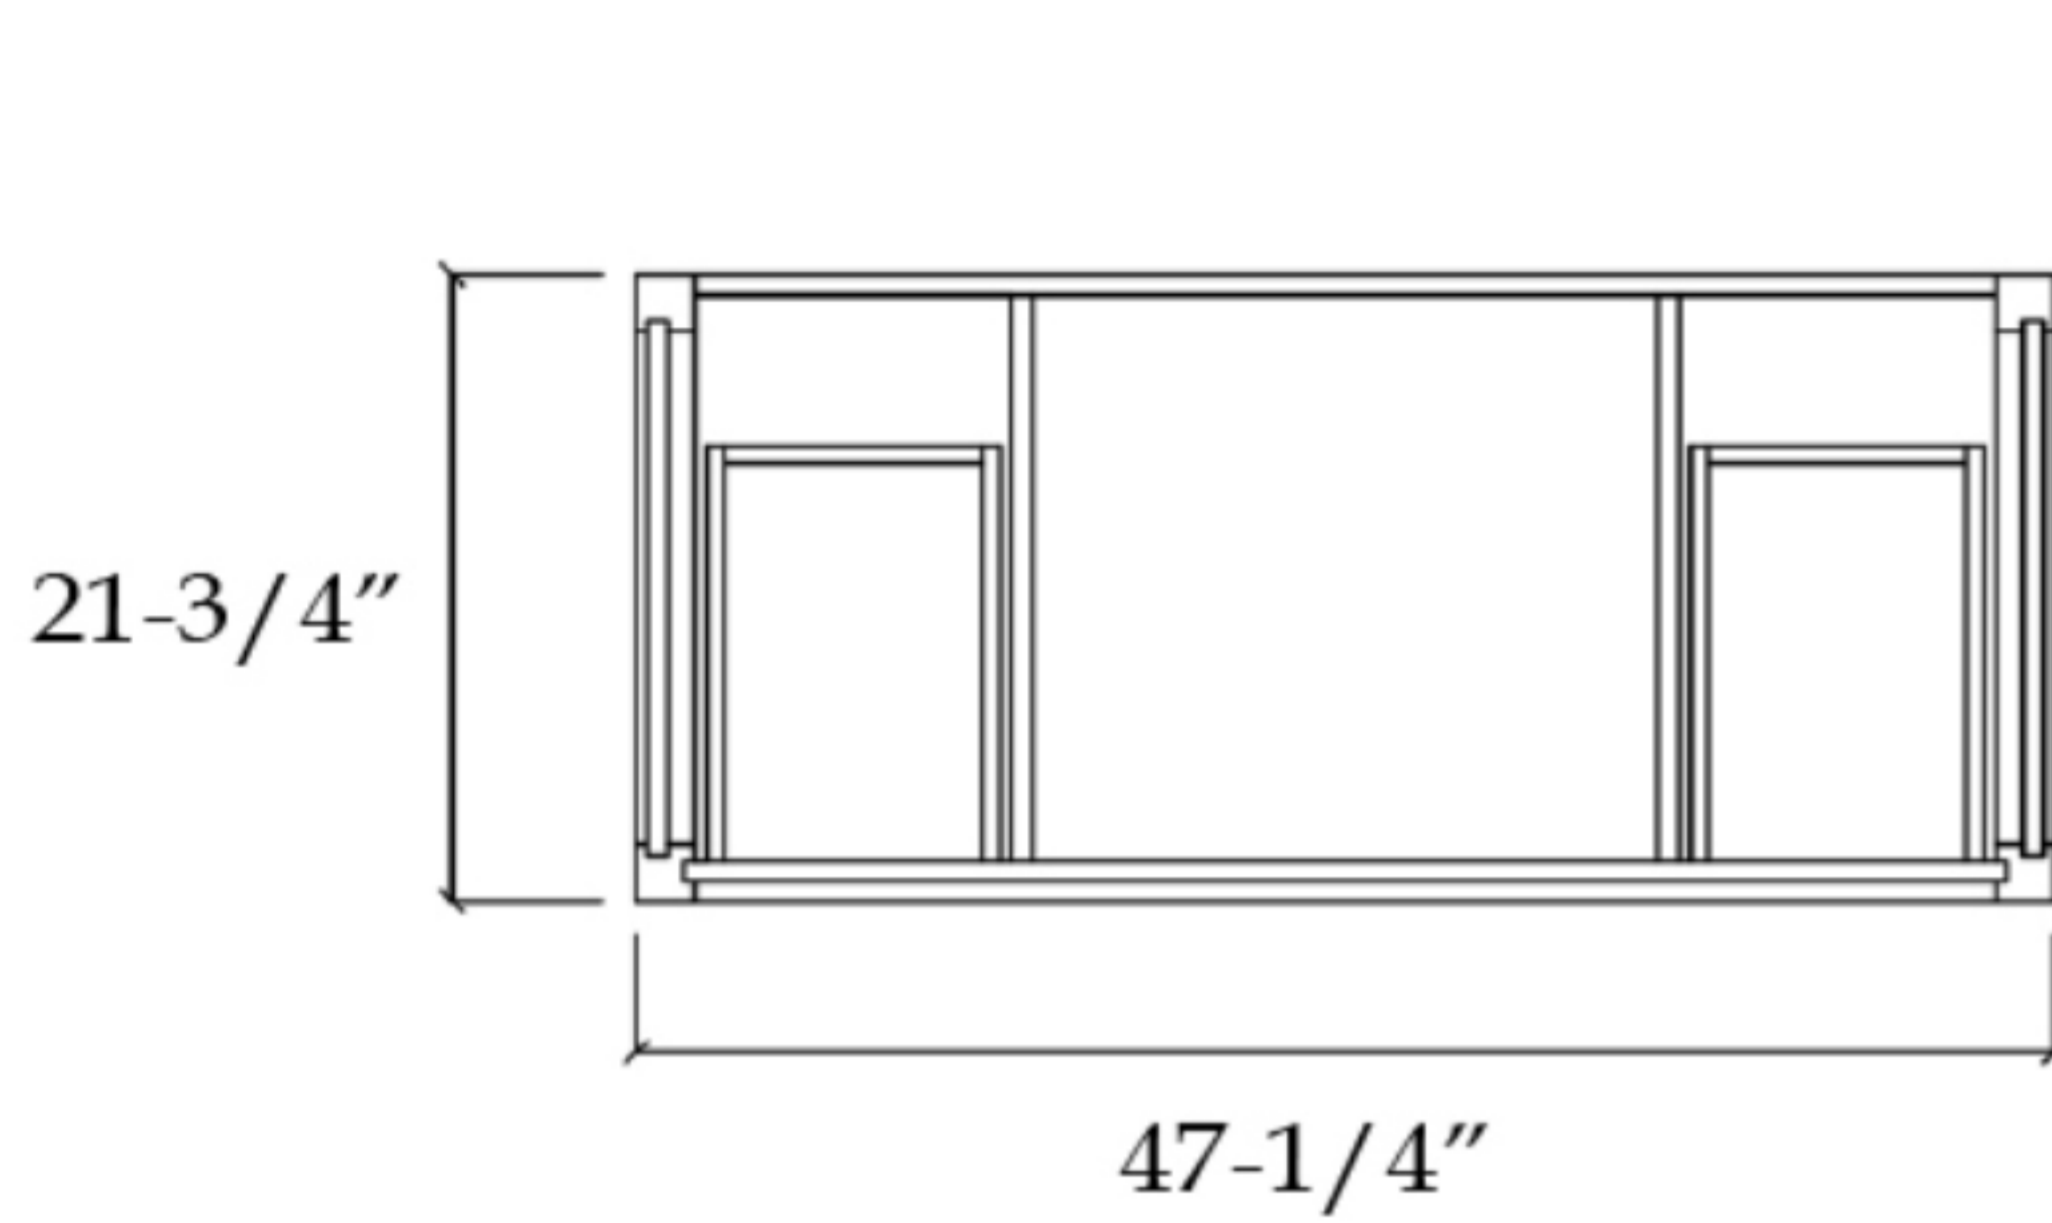

VFDX482234R

DEXTERITY

Bathroom Vanity

TOP VIEW

COUNTER-TOP

Backsplash

FRONT VIEW

SIDE VIEW