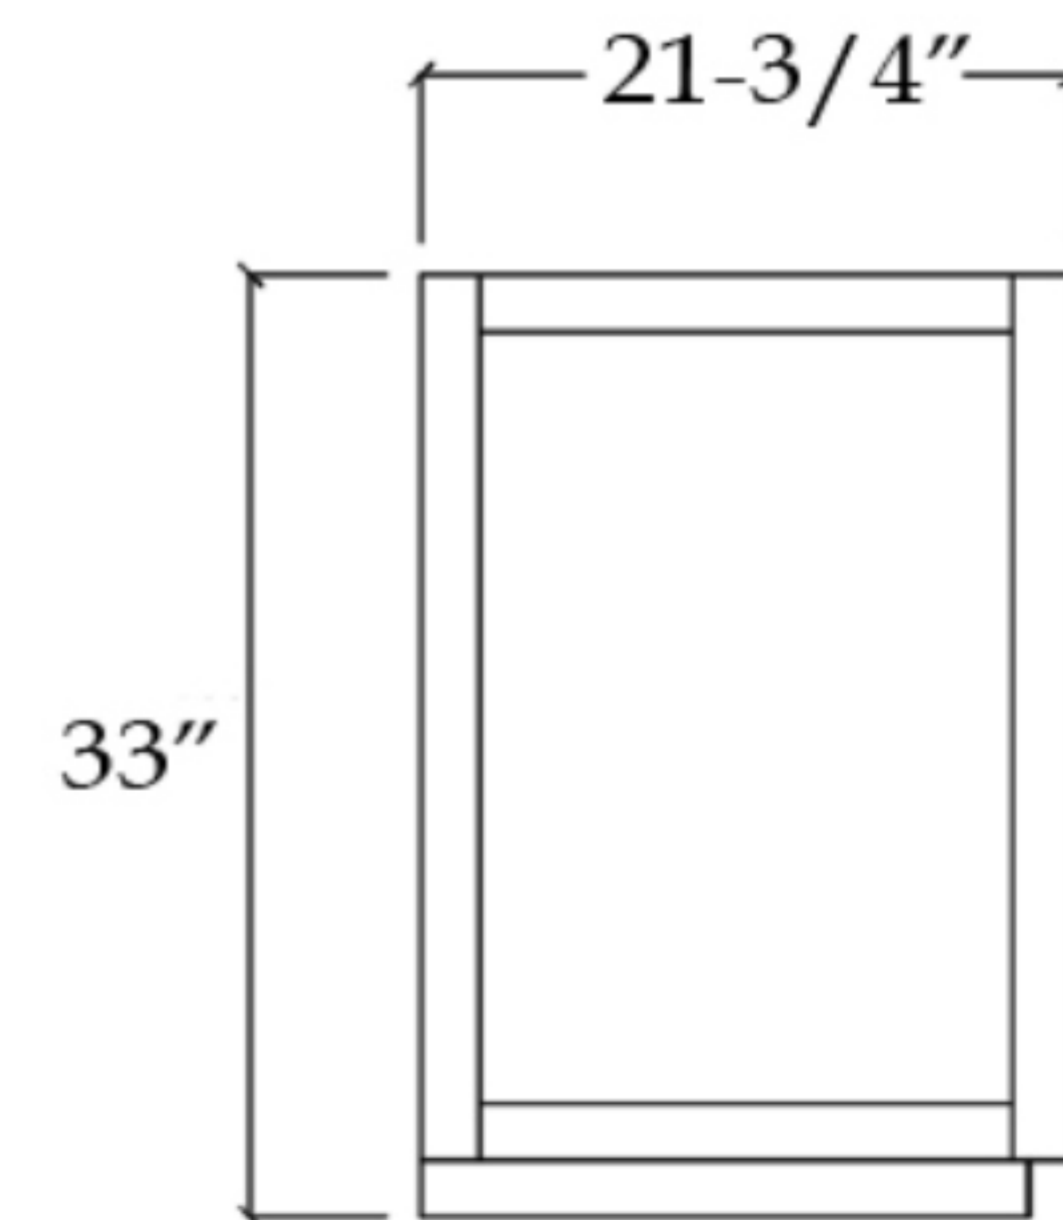

VFDX482234R

DEXTERITY

Bathroom Vanity

TOP VIEW

COUNTER-TOP

Backsplash

FRONT VIEW

SIDE VIEW