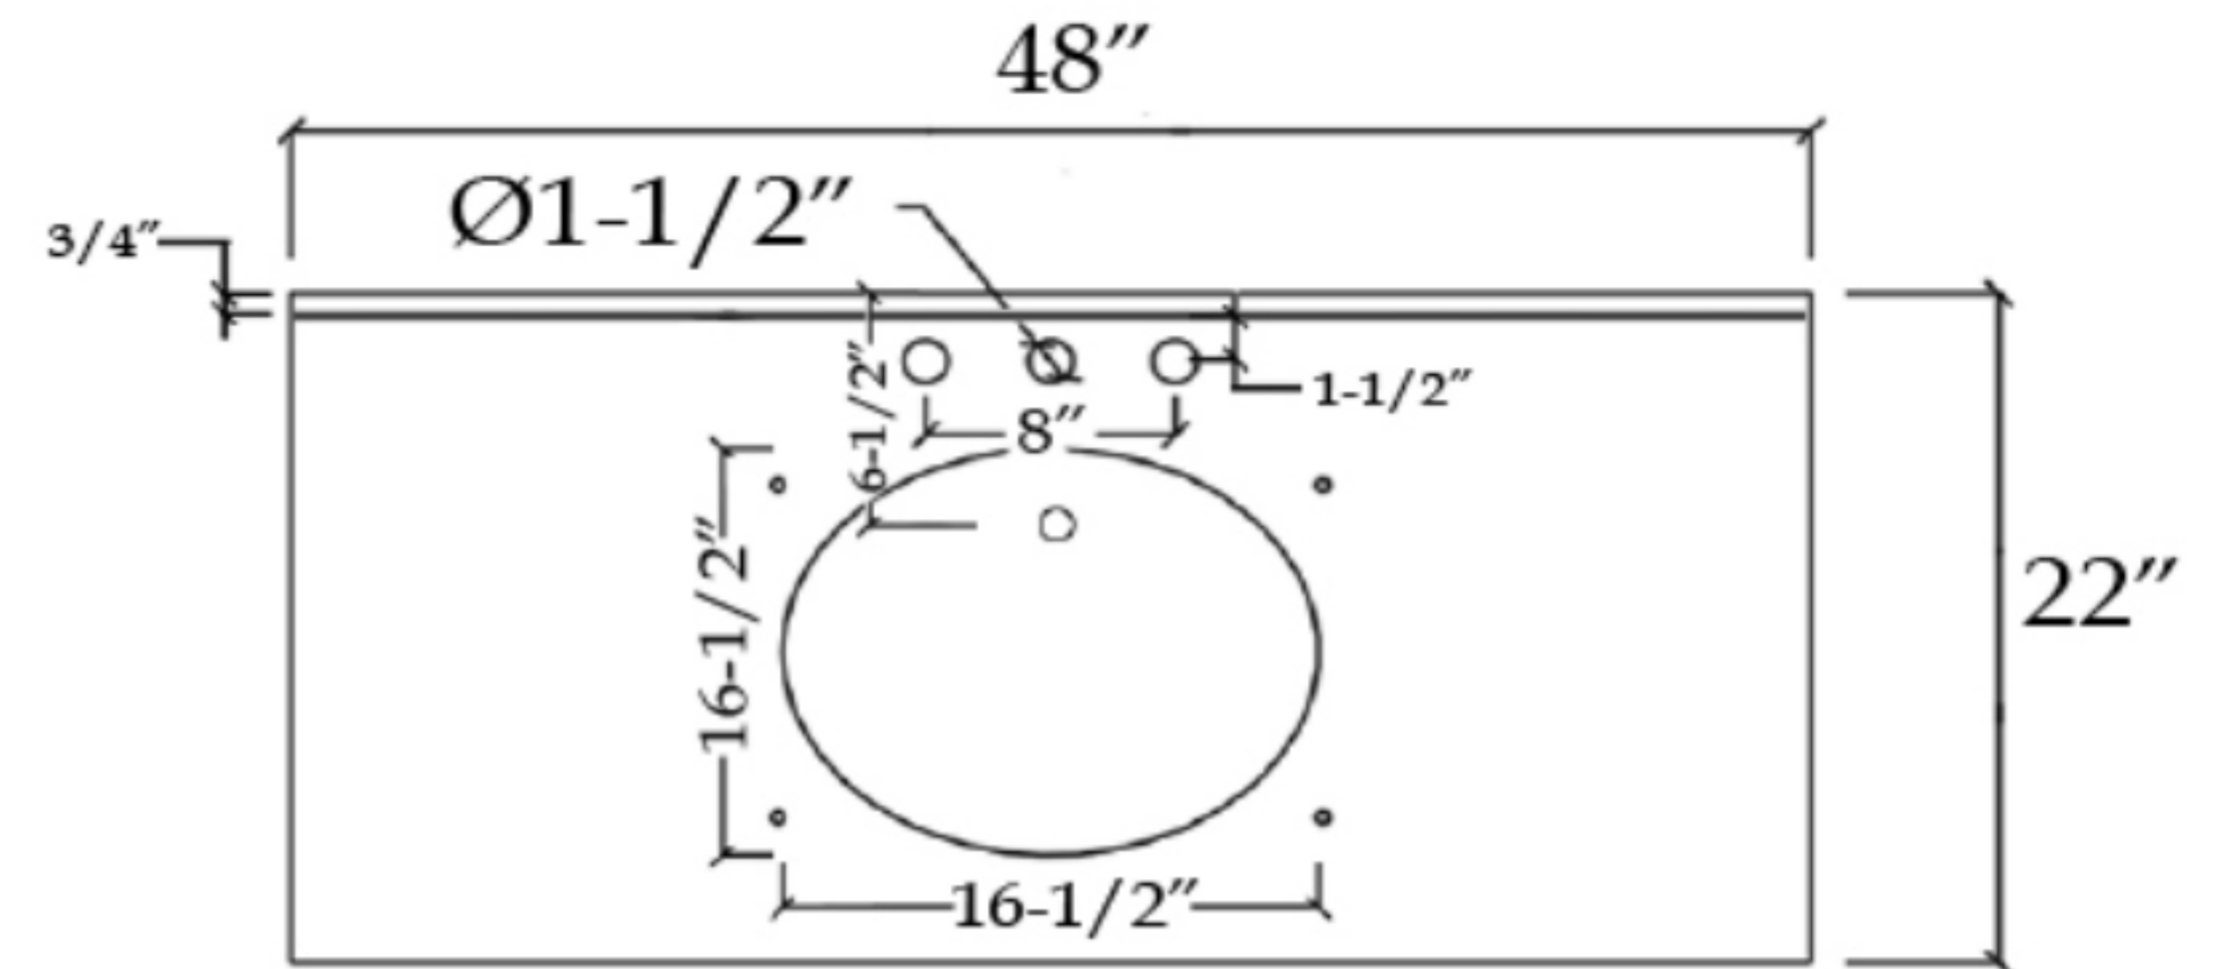

VFDX482234R

DEXTERITY

Bathroom Vanity

TOP VIEW

COUNTER-TOP

Backsplash

FRONT VIEW

SIDE VIEW