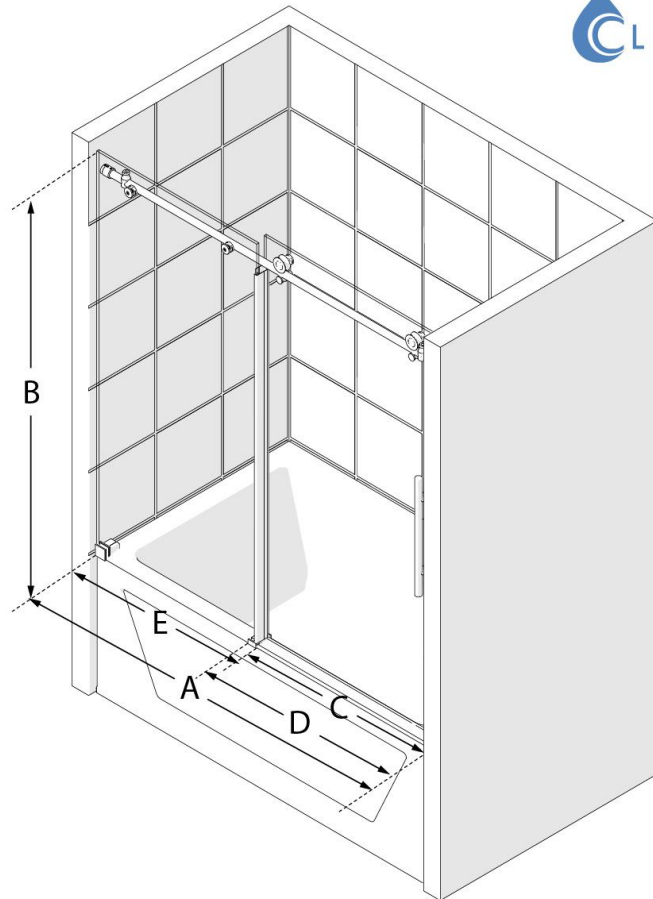

DreamLine Enigma-X 56-59 in. W x 62 in. H Fully Frameless Sliding Tub Door

MODEL NUMBER
TD61600620

CONFIGURATION DIMENSIONS:

A: MODEL WIDTH

55 - 59 in.

B: MODEL HEIGHT

62 in.

C1: ACCESS WIDTH

22 1/2 - 26 1/2 in.

C2: ACCESS HEIGHT

58 1/8 in.

D: DOOR WIDTH

31 9/16 in.

P: PIVOT PANEL WIDTH

28 11/16 in.

CUSTOMIZATION:

Yes

**MINIMUM THRESHOLD
REQUIRED**

2 3/4 in.

DRILLING REQUIRED

Yes

STUDS REQUIRED

Yes