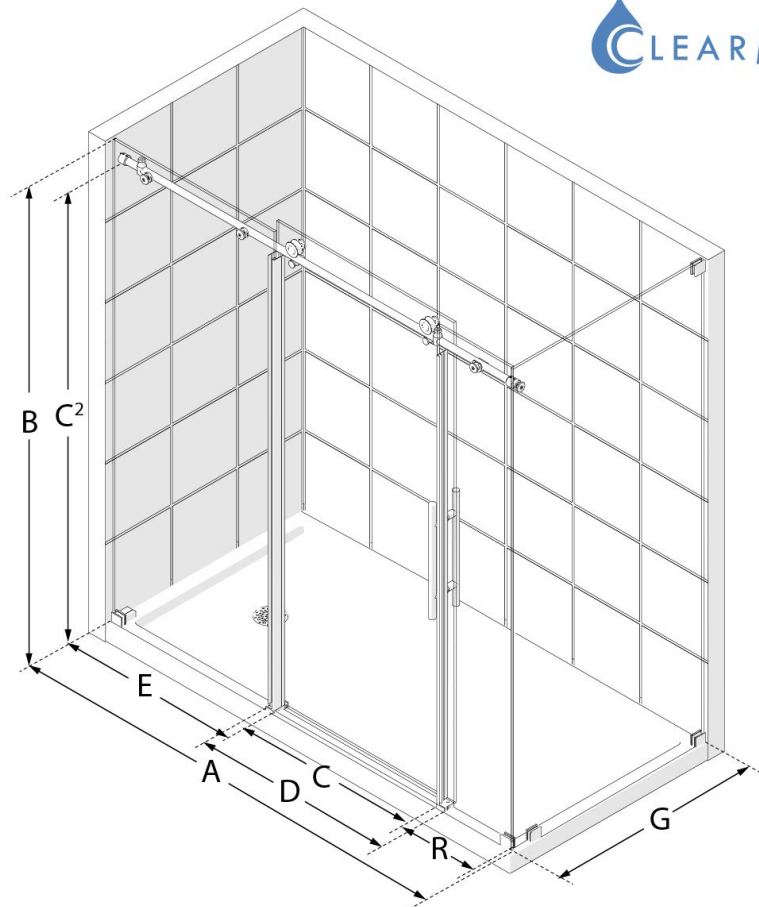

DreamLine Enigma-X 34 1/2 in. D x 72 3/8 in. W x 76 in. H Fully Frameless Sliding Shower Enclosure

MODEL NUMBER
SE6172F340

CONFIGURATION DIMENSIONS:

A: MODEL WIDTH

68 3/8 - 72 3/8 in.

B: MODEL HEIGHT

76 in.

C1: ACCESS WIDTH

21 5/8 - 25 5/8 in.

C2: ACCESS HEIGHT

72 1/8 in.

D: DOOR WIDTH

32 in.

E: INLINE PANEL WIDTH

29 3/16 in.

**R: ADDITIONAL INLINE
PANEL WIDTH**

13 3/8 in.

G: RETURN PANEL WIDTH

34 1/2 in.

**MINIMUM THRESHOLD
REQUIRED**

2 3/4 in.

DRILLING REQUIRED

Yes