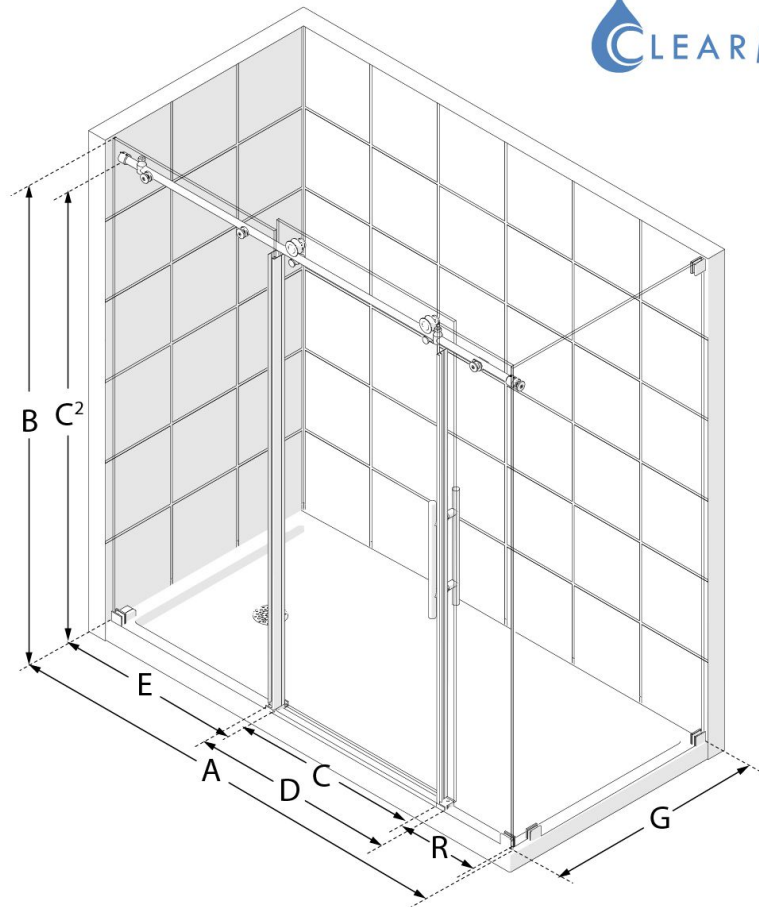

DreamLine Enigma-X 32 1/2 in. D x 72 3/8 in. W x 76 in. H Fully Frameless Sliding Shower Enclosure

MODEL NUMBER
SE6172F320

CONFIGURATION DIMENSIONS:

A: MODEL WIDTH

68 3/8 - 72 3/8 in.

B: MODEL HEIGHT

76 in.

C1: ACCESS WIDTH

21 5/8 - 25 5/8 in.

C2: ACCESS HEIGHT

72 1/8 in.

D: DOOR WIDTH

32 in.

E: INLINE PANEL WIDTH

29 3/16 in.

**R: ADDITIONAL INLINE
PANEL WIDTH**

13 3/8 in.

G: RETURN PANEL WIDTH

32 1/2 in.

**MINIMUM THRESHOLD
REQUIRED**

2 3/4 in.

DRILLING REQUIRED

Yes