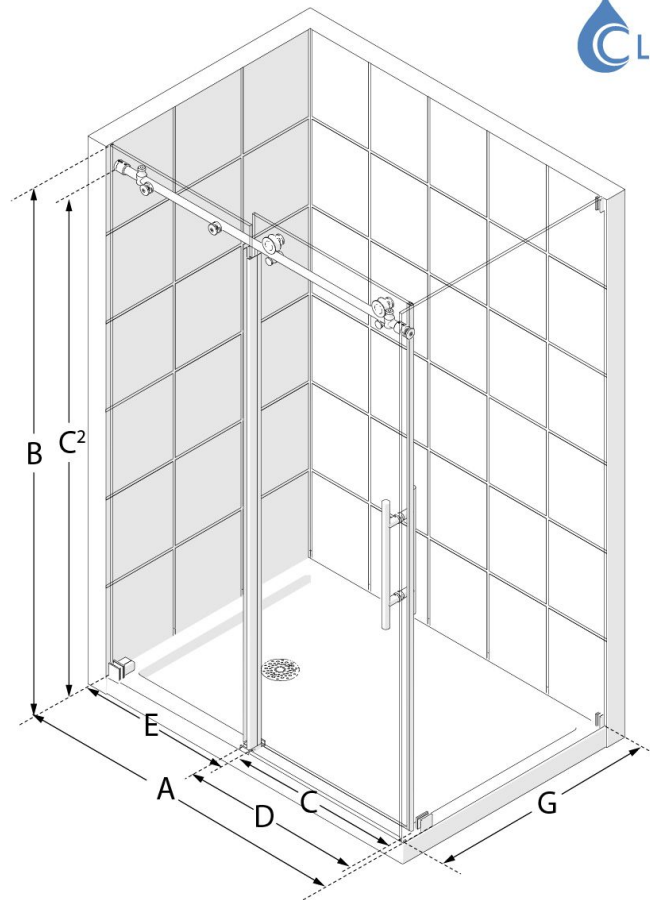

# DreamLine Enigma-X 34 1/2 in. D x 60 3/8 in. W x 76 in. H Fully Frameless Sliding Shower Enclosure

**MODEL NUMBER**  
SE6160F340

## CONFIGURATION DIMENSIONS:

**A: MODEL WIDTH**

56 3/8 - 60 3/8 in.

**B: MODEL HEIGHT**

76 in.

**C: ACCESS WIDTH**

22 - 26 in.

**C2: ACCESS HEIGHT**

72 1/8 in.

**D: DOOR WIDTH**

32 in.

**E: INLINE PANEL WIDTH**

29 3/16 in.

**G: RETURN PANEL WIDTH**

34 1/2 in.

**CUSTOMIZATION:**

Yes

**MATCHING SHOWER BASE**

DLT-1036601, DLT-1036602

**BASE OPTIONS**

White, Biscuit (-22), Black (-88), Slate (-t44)

**BASE DRAIN LOCATION**

Center, Left, or Right

**MINIMUM THRESHOLD  
REQUIRED**