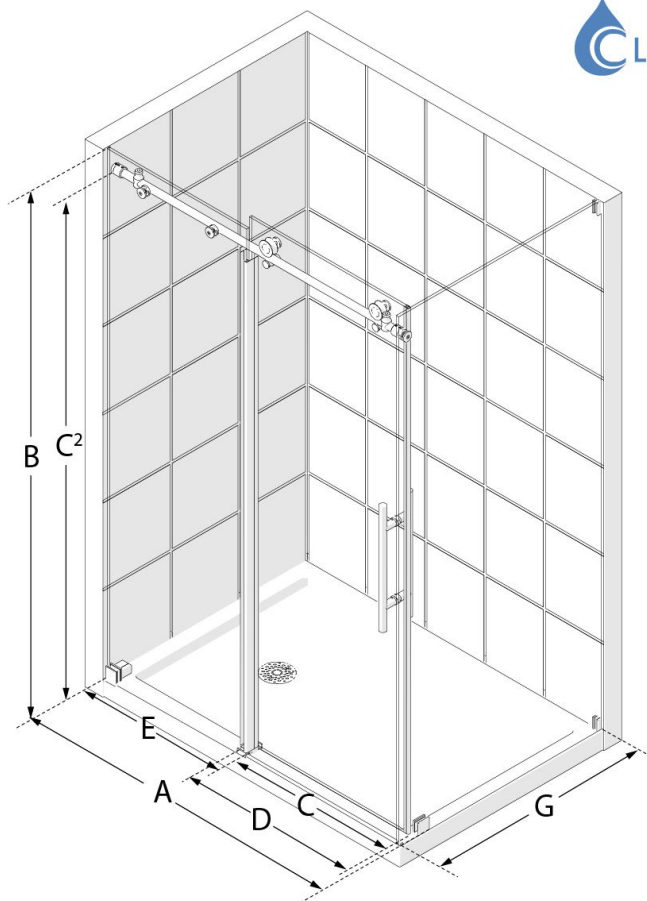

DreamLine Enigma-X 34 1/2 in. D x 48 3/8 in. W x 76 in. H Fully Frameless Sliding Shower Enclosure

MODEL NUMBER
SE6148F340

CONFIGURATION DIMENSIONS:

A: MODEL WIDTH

44 3/8 - 48 3/8 in.

B: MODEL HEIGHT

76 in.

C: ACCESS WIDTH

16 - 20 in.

C2: ACCESS HEIGHT

72 1/8 in.

D: DOOR WIDTH

26 in.

E: INLINE PANEL WIDTH

23 1/8 in.

G: RETURN PANEL WIDTH

34 1/2 in.

CUSTOMIZATION:

Yes

MATCHING SHOWER BASE

DLT-1036481, DLT-1036482

BASE OPTIONS

White, Biscuit (-22), Black (-88)