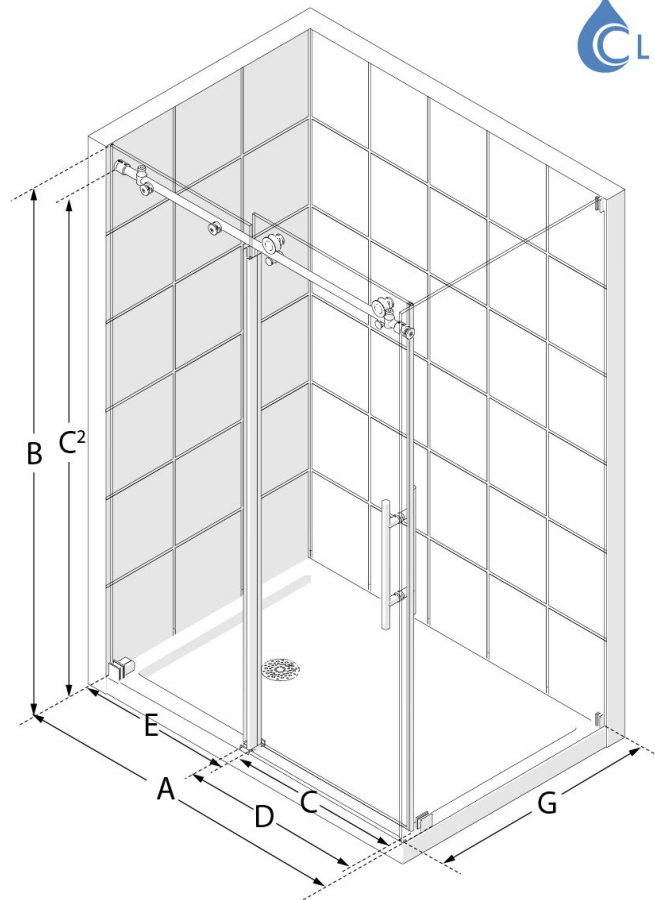

# DreamLine Enigma-X 32 1/2 in. D x 48 3/8 in. W x 76 in. H Fully Frameless Sliding Shower Enclosure

**MODEL NUMBER**  
SE6148F320

## CONFIGURATION DIMENSIONS:

**A: MODEL WIDTH**

44 3/8 - 48 3/8 in.

**B: MODEL HEIGHT**

76 in.

**C: ACCESS WIDTH**

16 - 20 in.

**C2: ACCESS HEIGHT**

72 1/8 in.

**D: DOOR WIDTH**

26 in.

**E: INLINE PANEL WIDTH**

23 1/8 in.

**G: RETURN PANEL WIDTH**

32 1/2 in.

**CUSTOMIZATION:**

Yes

**MATCHING SHOWER BASE**

DLT-1034481, DLT-1034482

**BASE OPTIONS**

White, Biscuit (-22), Black (-88)

**BASE DRAIN LOCATION**

Left or Right

**MINIMUM THRESHOLD  
REQUIRED**