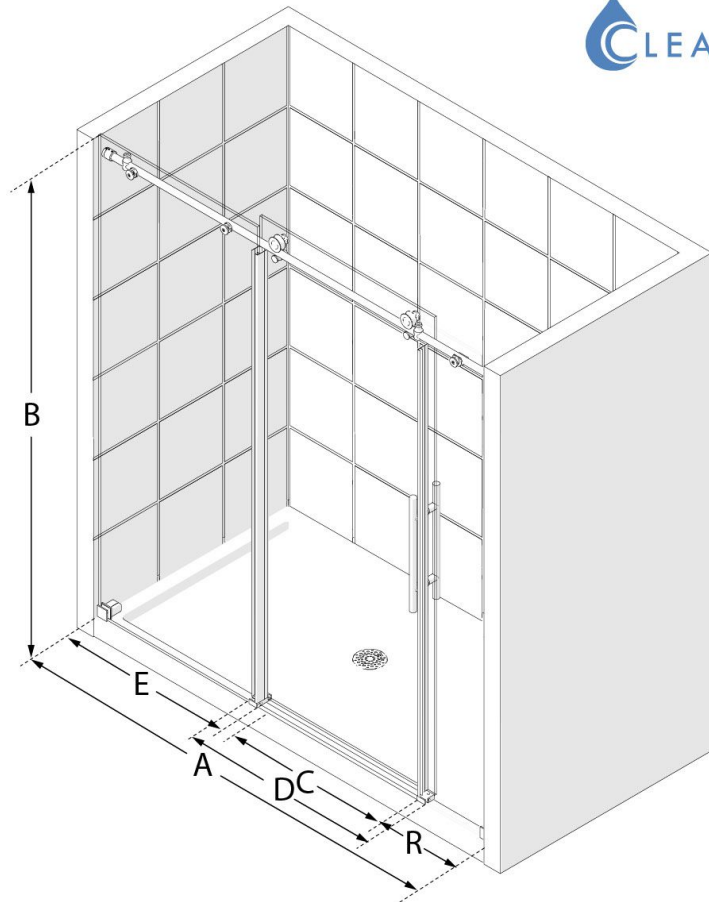

DreamLine Enigma-X 68-72 in. W x 76 in. H Fully Frameless Sliding Shower Door

MODEL NUMBER
SD61720760

CONFIGURATION DIMENSIONS:

A: MODEL WIDTH

68 - 72 in.

B: MODEL HEIGHT

76 in.

C1: ACCESS WIDTH

21 5/8 - 25 5/8 in.

C2: ACCESS HEIGHT

72 1/8 in.

D: DOOR WIDTH

32 in.

E: INLINE PANEL WIDTH

29 3/16 in.

**R: ADDITIONAL INLINE
PANEL WIDTH**

13 3/8 in.

CUSTOMIZATION:

Yes

**MINIMUM THRESHOLD
REQUIRED**

2 3/4 in.

DRILLING REQUIRED

Yes

STUDS REQUIRED