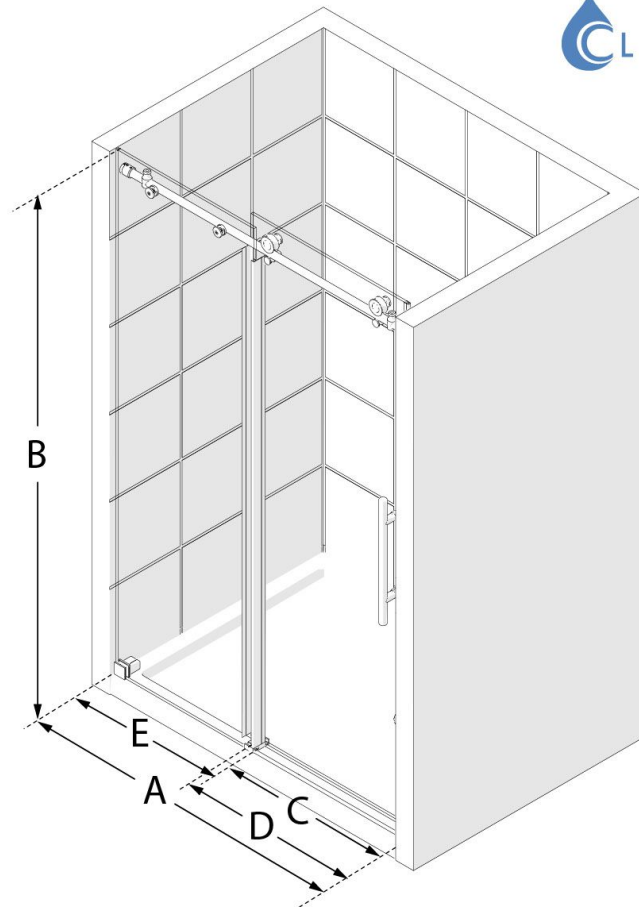

DreamLine Enigma-X 56-60 in. W x 76 in. H Fully Frameless Sliding Shower Door

MODEL NUMBER
SD61600760

CONFIGURATION DIMENSIONS:

A: MODEL WIDTH

56 - 60 in.

B: MODEL HEIGHT

76 in.

C1: ACCESS WIDTH

22 - 26 in.

C2: ACCESS HEIGHT

72 1/8 in.

D: DOOR WIDTH

32 in.

E: INLINE PANEL WIDTH

29 3/16 in.

CUSTOMIZATION:

Yes

MATCHING SHOWER BASE

Any 60 in. Single Threshold
DreamLine Shower Base

BASE OPTIONS

White, Biscuit (-22), Black (-88)

BASE DRAIN LOCATION

Center, Left, Right

**MINIMUM THRESHOLD
REQUIRED**