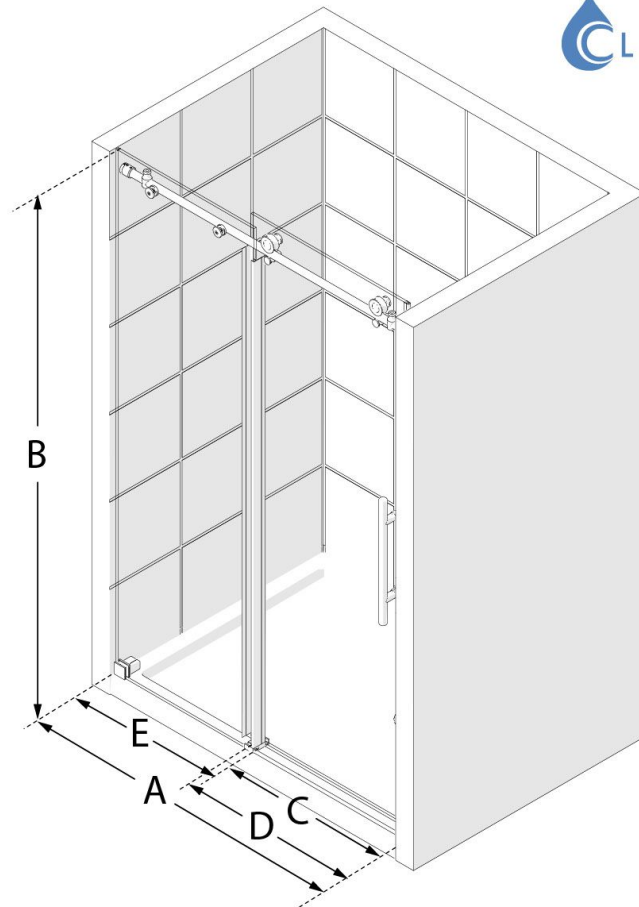

# DreamLine Enigma-X 44-48 in. W x 76 in. H Fully Frameless Sliding Shower Door

**MODEL NUMBER**  
SD61480760

## CONFIGURATION DIMENSIONS:

**A: MODEL WIDTH**

44 - 48 in.

**B: MODEL HEIGHT**

76 in.

**C1: ACCESS WIDTH**

16 - 20 in.

**C2: ACCESS HEIGHT**

72 1/8 in.

**D: DOOR WIDTH**

26 in.

**E: INLINE PANEL WIDTH**

23 1/8 in.

**CUSTOMIZATION:**

Yes

**MATCHING SHOWER BASE**

Any 48 in. Single Threshold  
DreamLine Shower Base

**BASE OPTIONS**

White, Biscuit (-22), Black (-88)

**BASE DRAIN LOCATION**

Center

**MINIMUM THRESHOLD  
REQUIRED**

2 3/4 in.

**DRILLING REQUIRED**