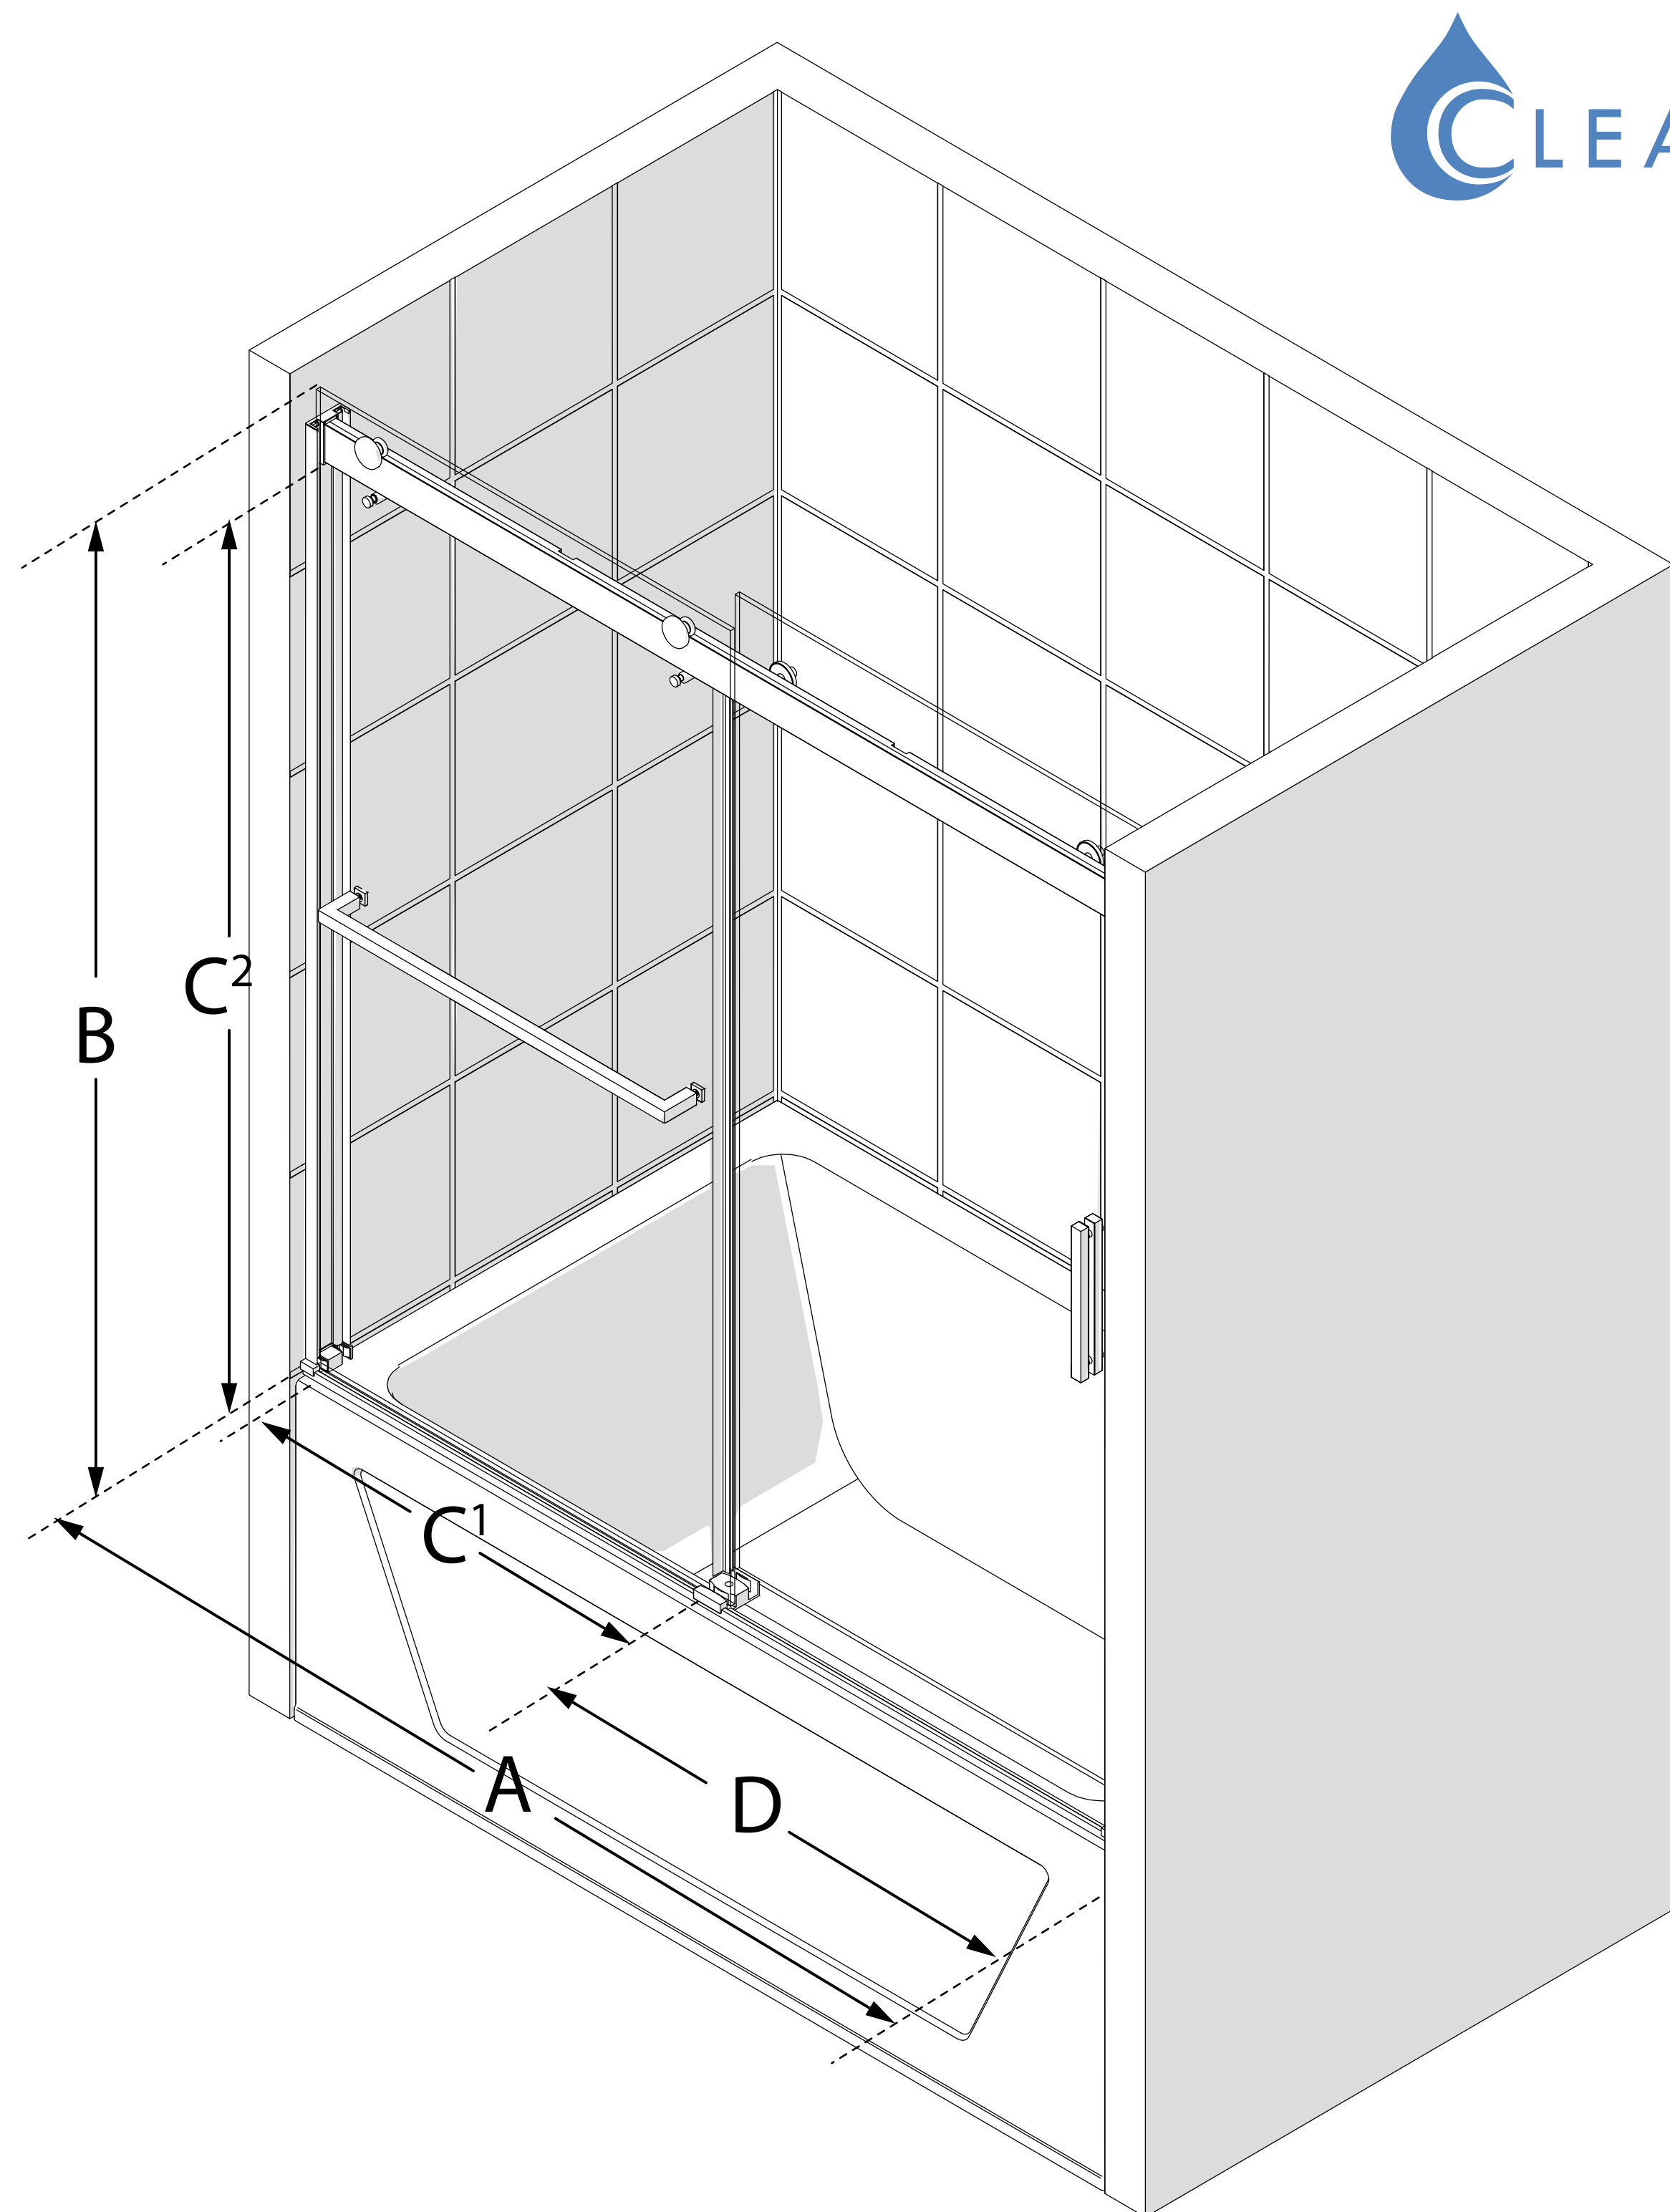

MODEL NUMBER
TDVH60W620

**CONFIGURATION
DIMENSIONS:**

A: MODEL WIDTH

56 - 60 in.

B: MODEL HEIGHT

62 in.

C1: ACCESS WIDTH

24 1/4 - 28 1/4 in.

C2: ACCESS HEIGHT

57 1/4 in.

D: DOOR WIDTH

31 5/16 in.

CUSTOMIZATION

Yes

**MINIMUM THRESHOLD
REQUIRED**

2 3/4 in.