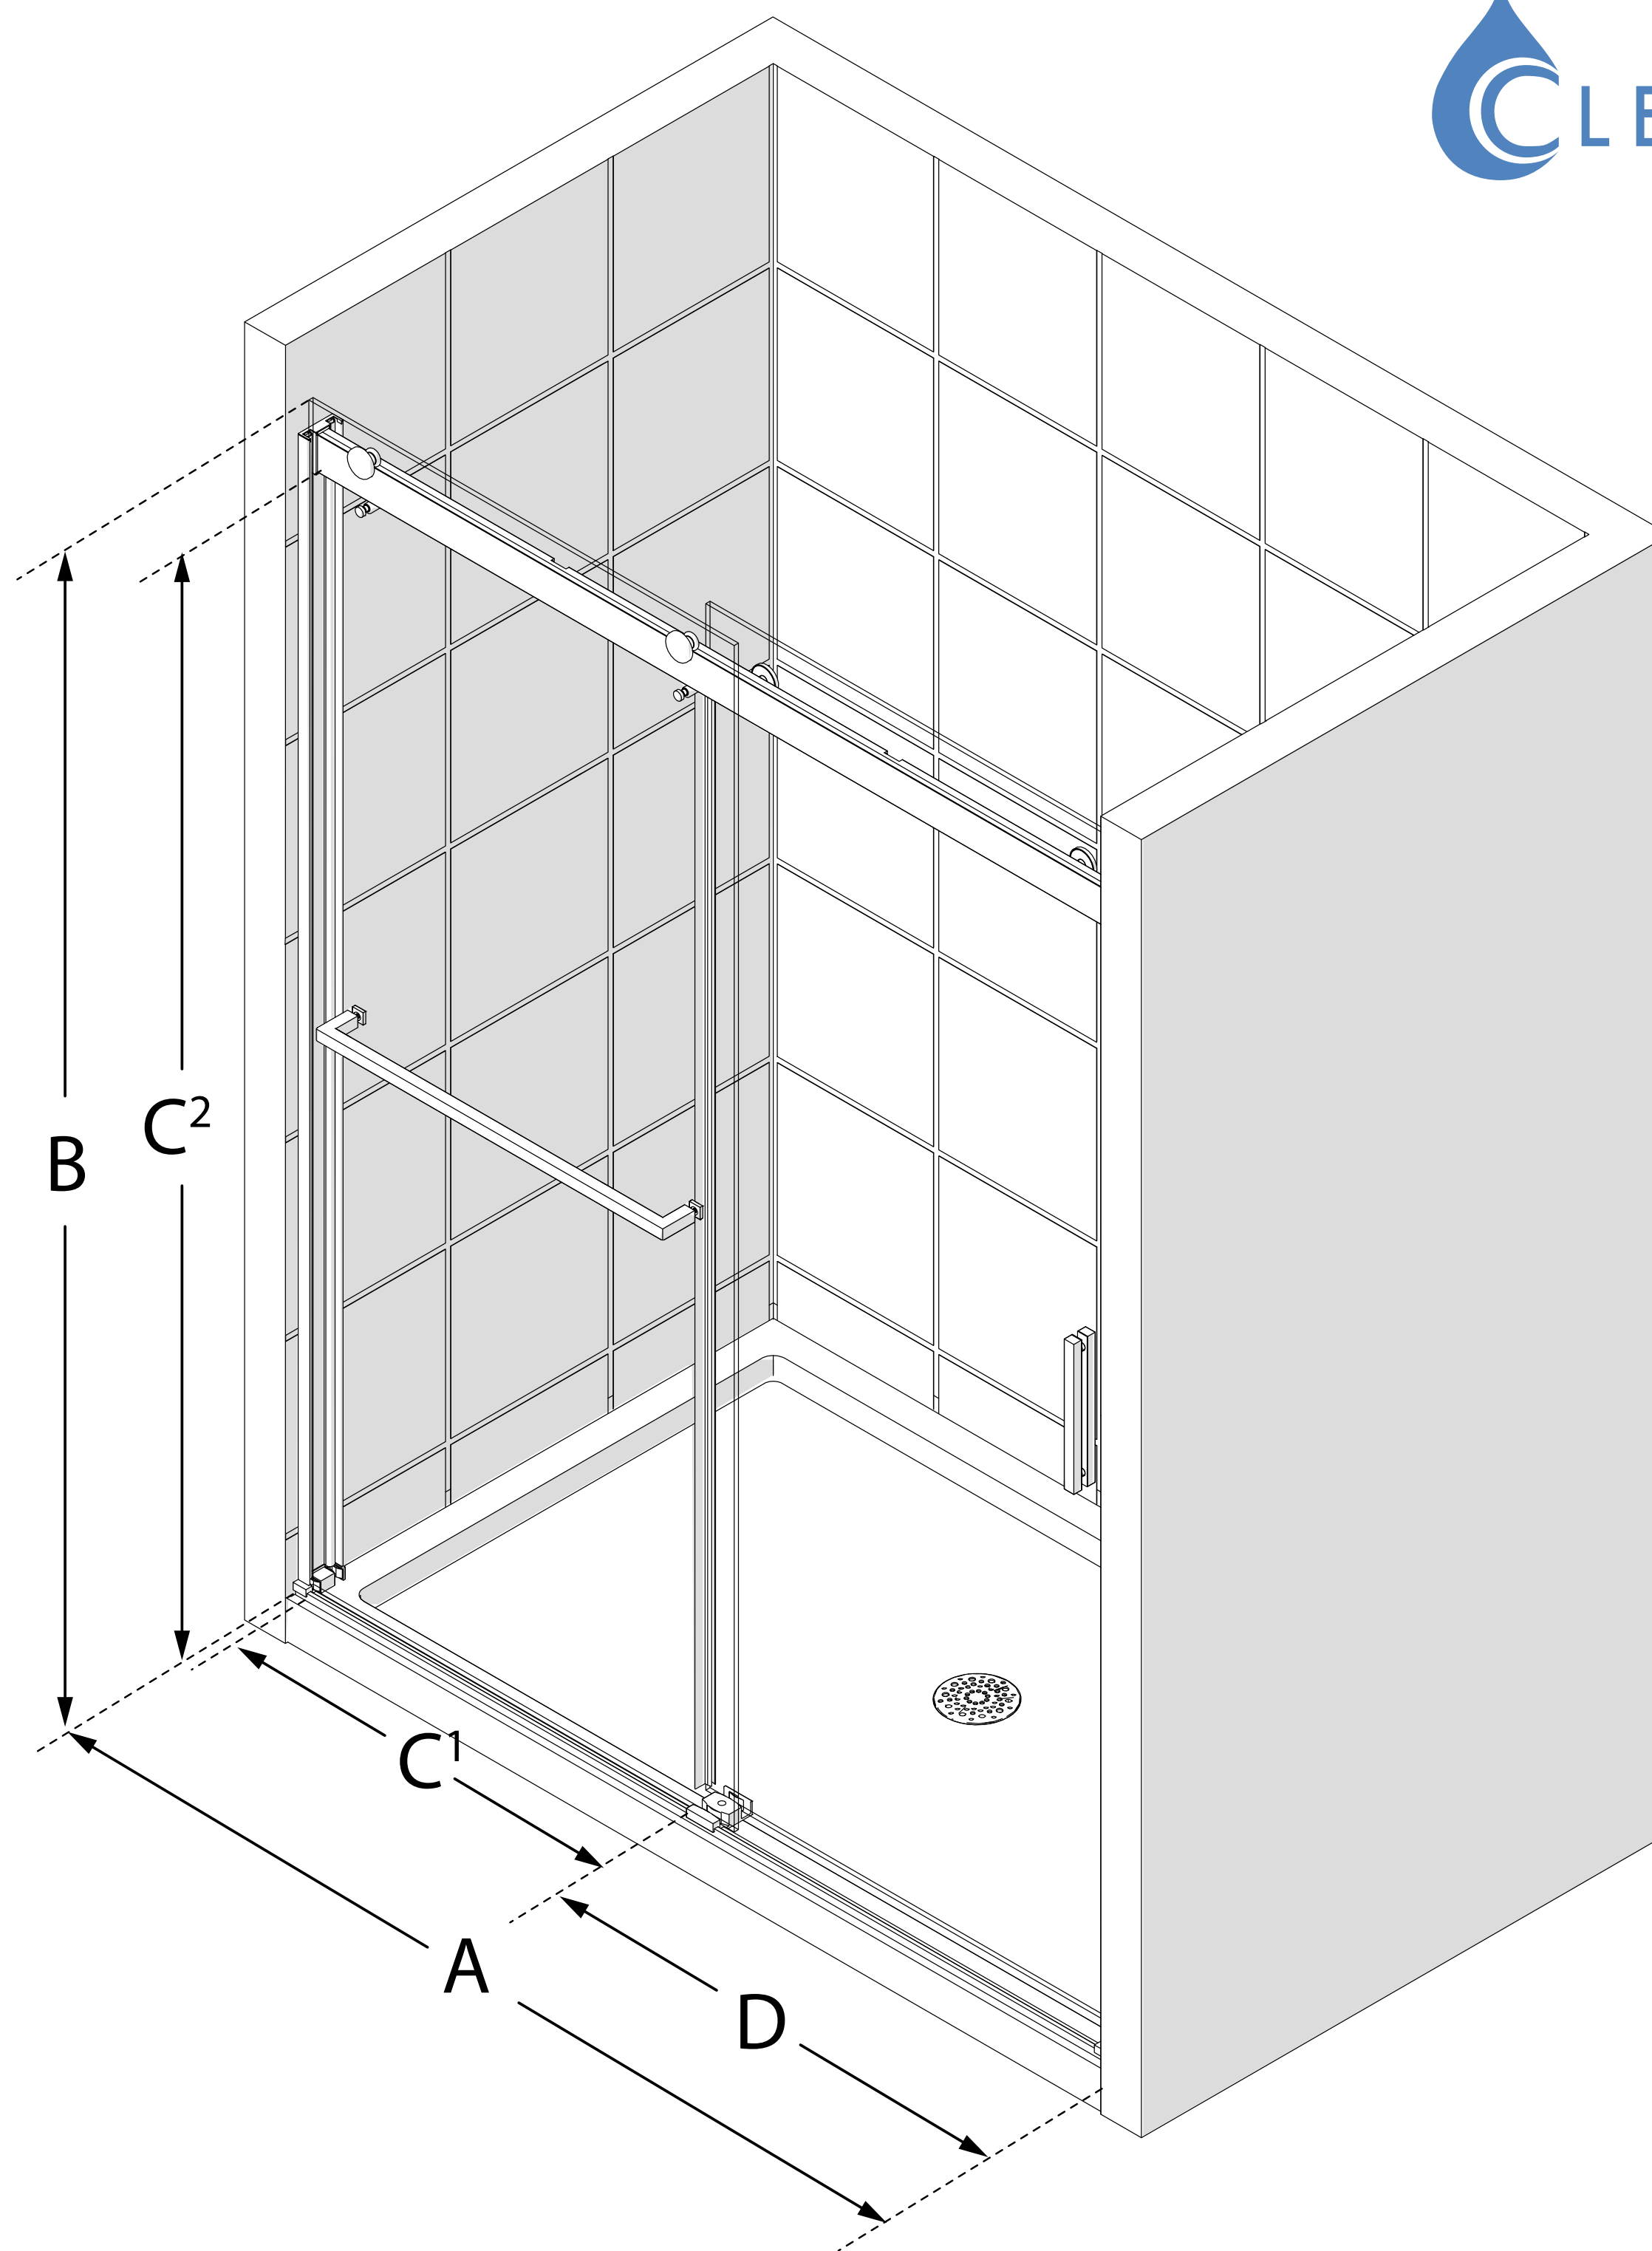

MODEL NUMBER
SDVH48W760

**CONFIGURATION
DIMENSIONS:**

A: MODEL WIDTH

44 - 48 in.

B: MODEL HEIGHT

76 in.

C1: ACCESS WIDTH

18 1/4 - 22 1/4 in.

C2: ACCESS HEIGHT

71 1/4 in.

D: DOOR WIDTH

25 5/16

P: PIVOT PANEL WIDTH

Yes

MATCHING SHOWER BASE

Any 48 in. Single Threshold
DreamLine Shower Base

BASE OPTIONS

White, Biscuit (-22), Black (-88)

BASE DRAIN LOCATION

Center

**MINIMUM THRESHOLD
REQUIRED**

2 3/4 in.

DRILLING REQUIRED

No