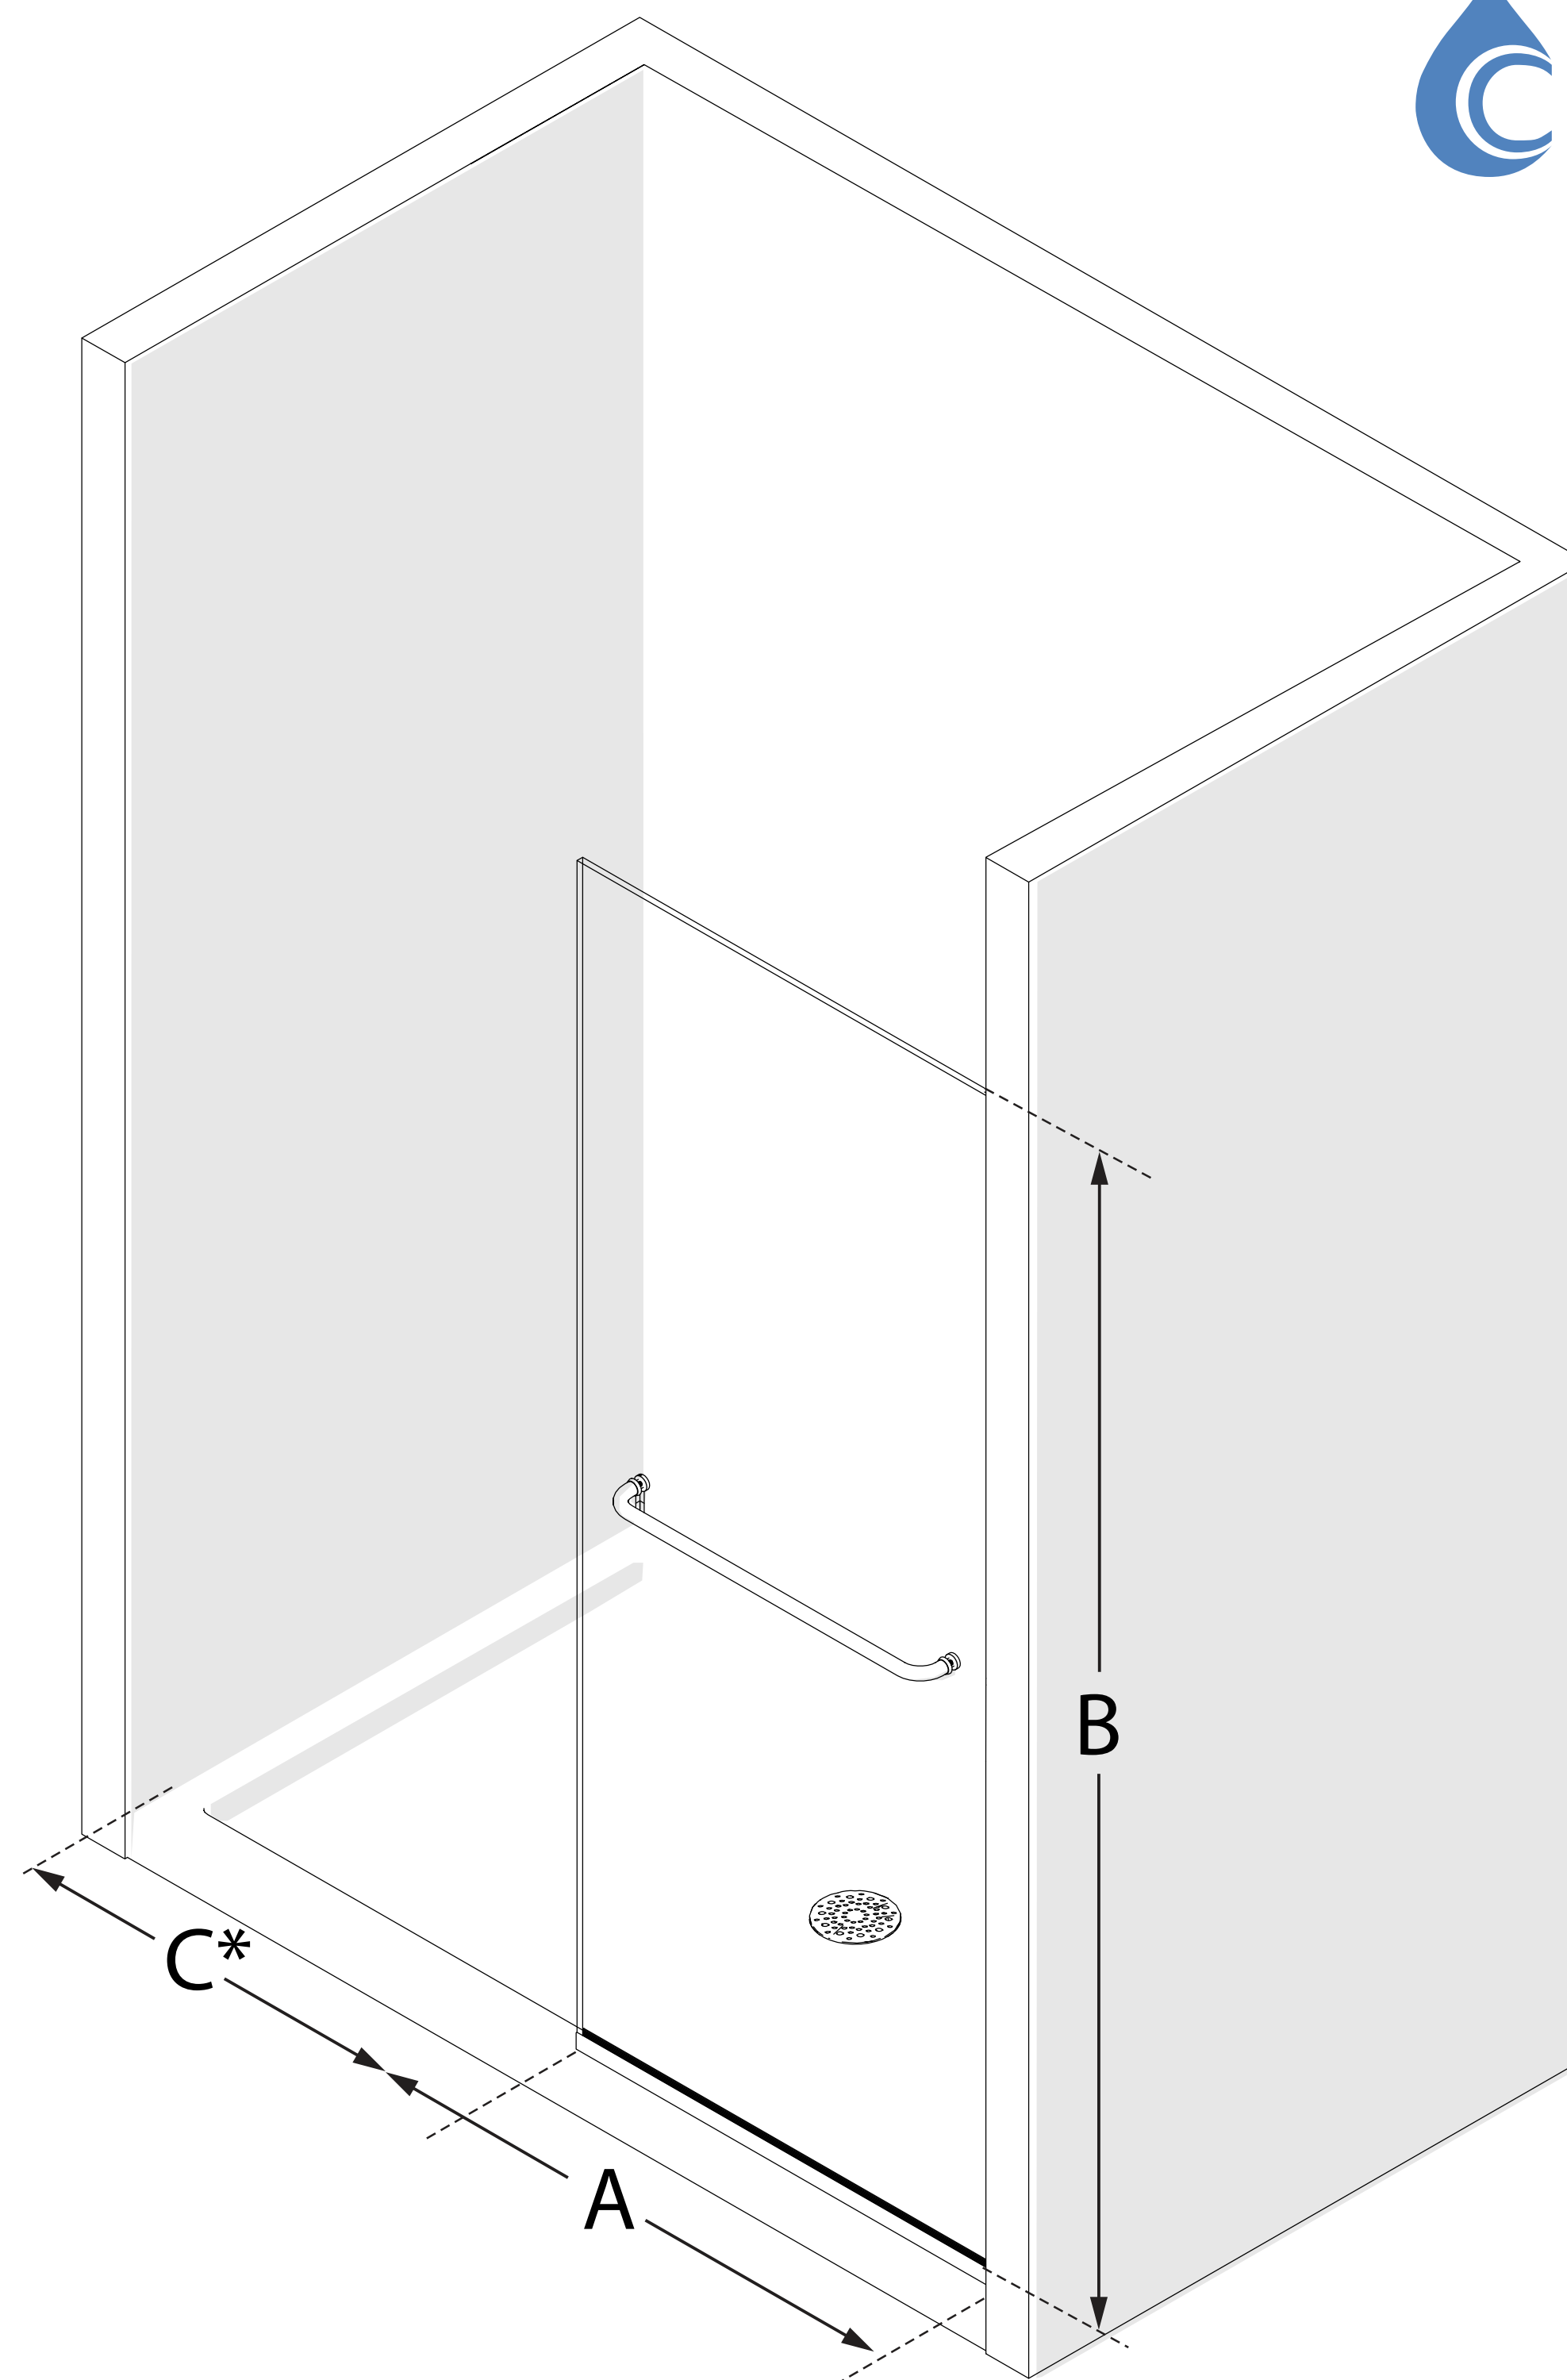

MODEL NUMBER
SDLI30W720

**CONFIGURATION
DIMENSIONS:**

A: MODEL WIDTH

30 in.

B: MODEL HEIGHT

72 in.

C: ACCESS WIDTH

22 in. minimum recommended

CUSTOMIZATION:

Yes

MATCHING SHOWER BASE

Any 60 in. Single Threshold
DreamLine Shower Base

BASE OPTIONS

White, Biscuit (-22), Black (-88)

BASE DRAIN LOCATION

Center, Left, Right