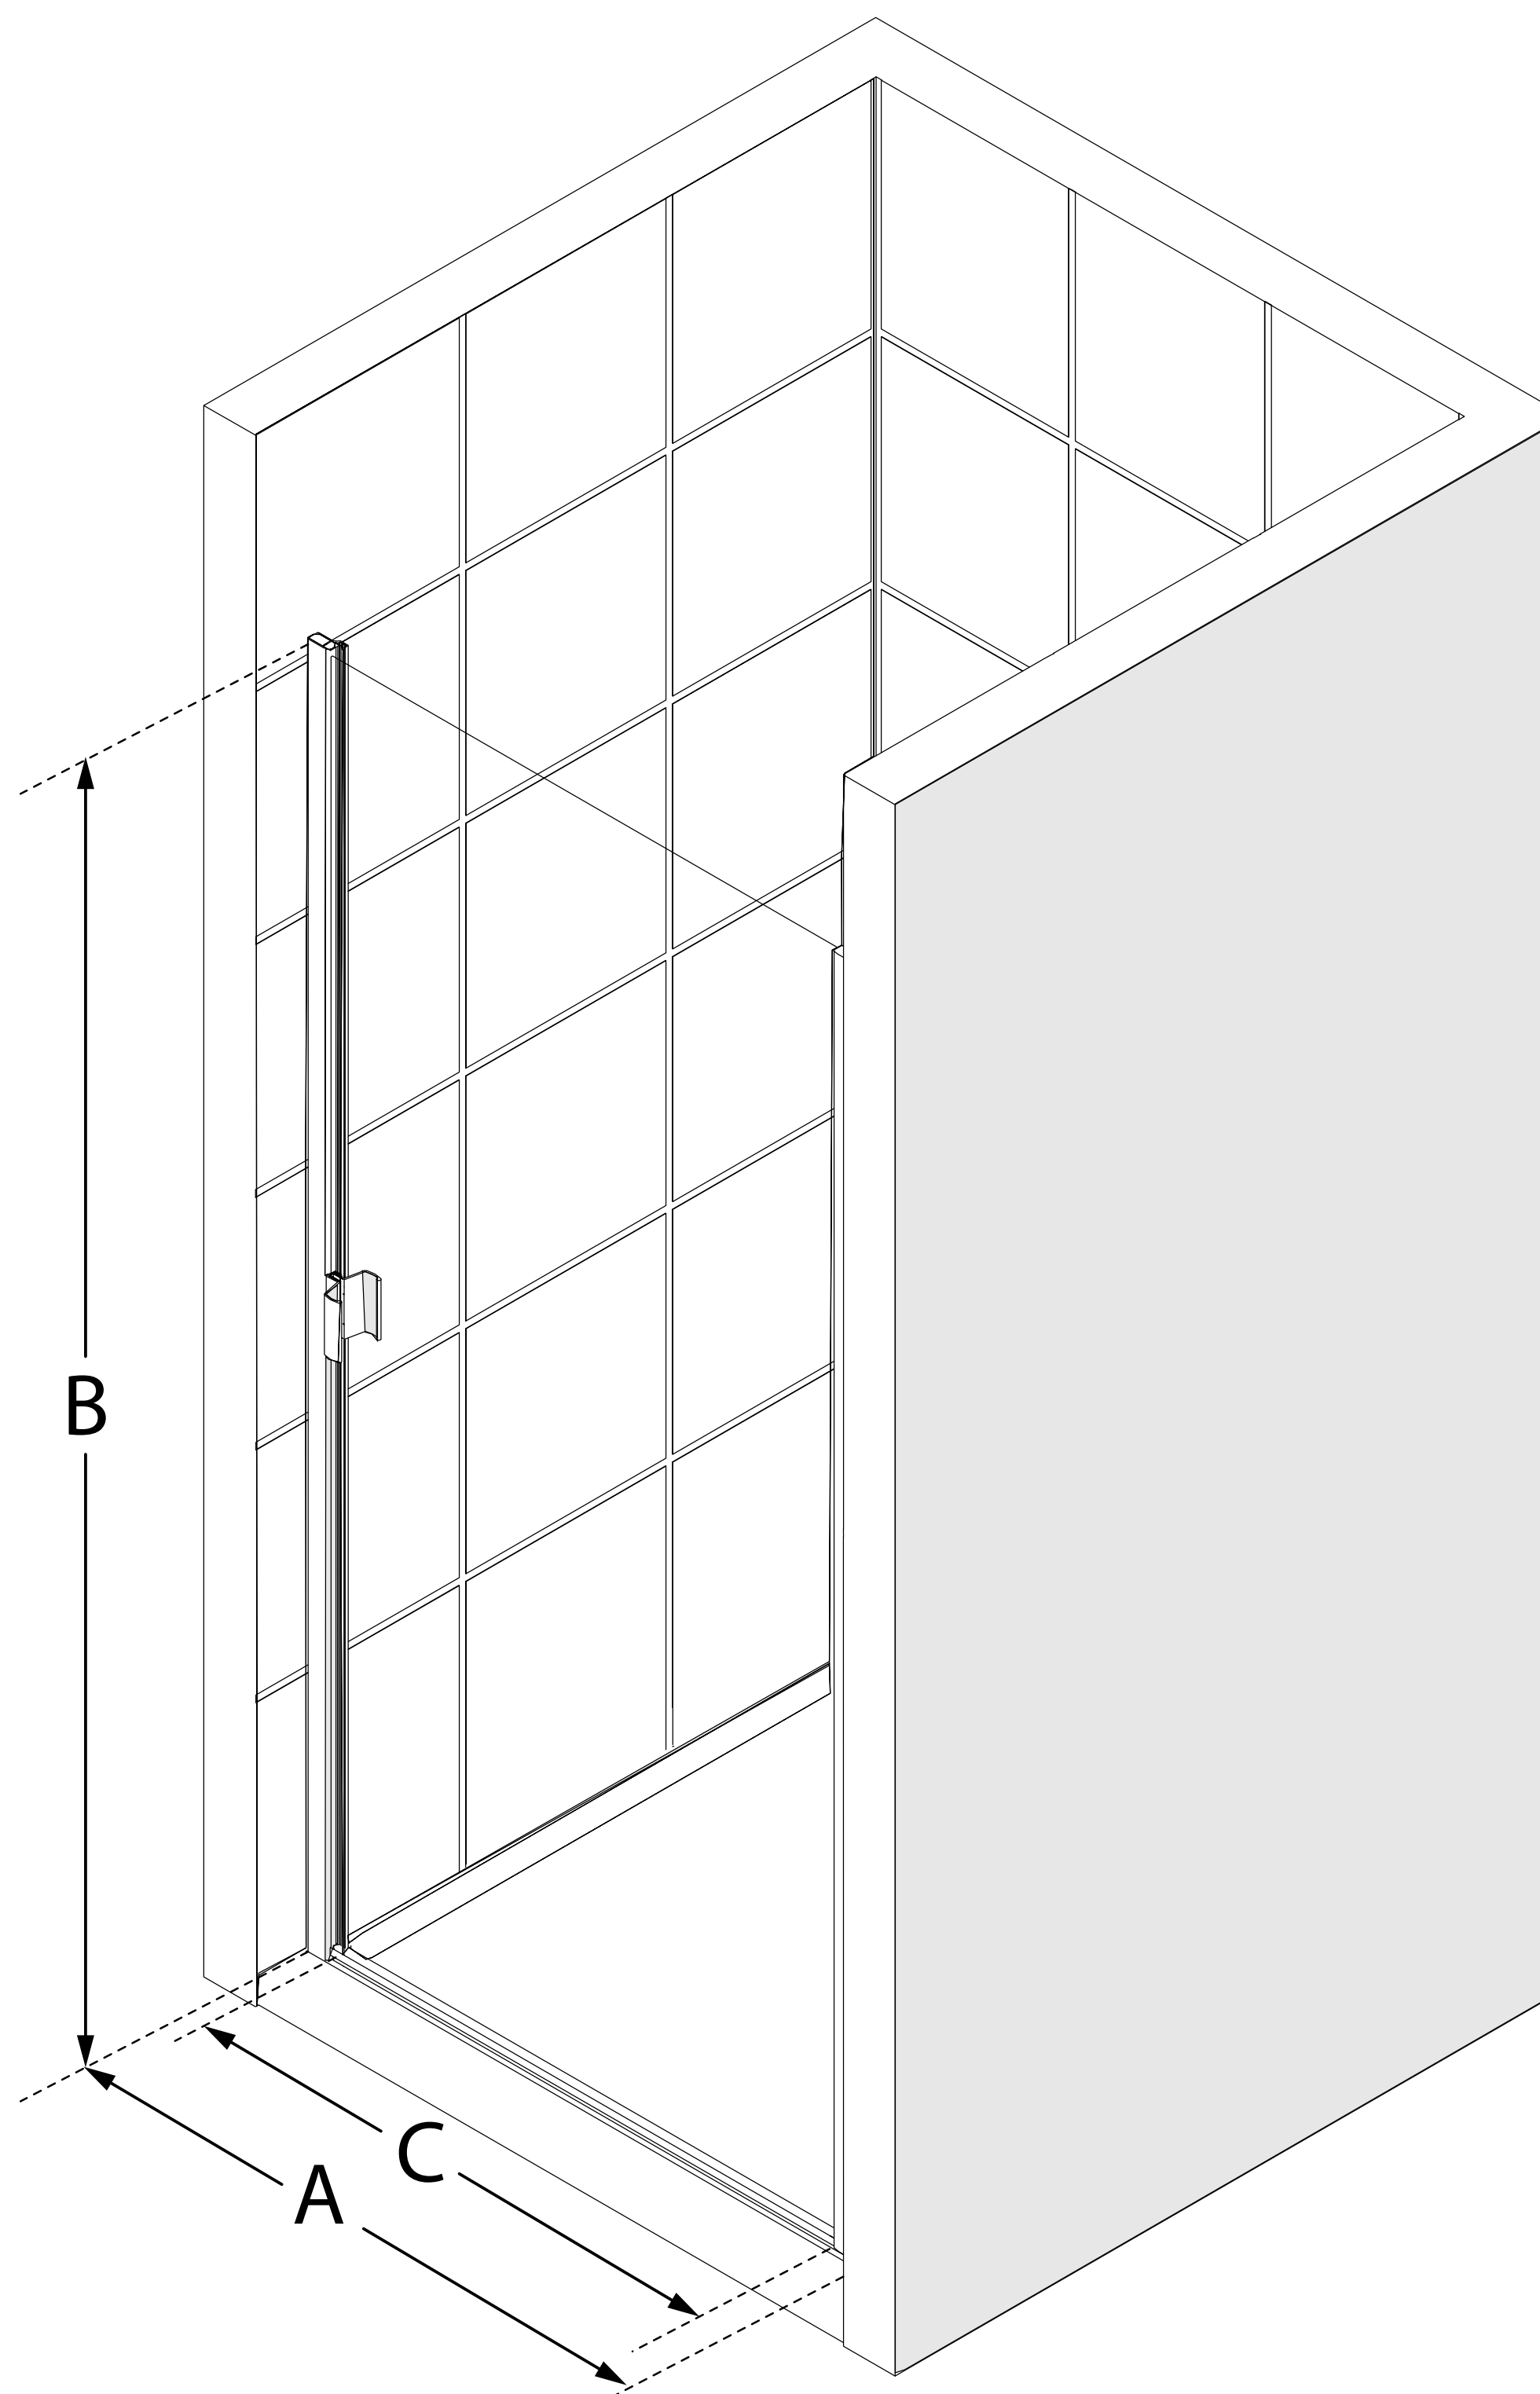

MODEL NUMBER
SDA130W690

**CONFIGURATION
DIMENSIONS:**

A: MODEL WIDTH

30-31 in.

B: MODEL HEIGHT

69 5/8 in.

C1: ACCESS WIDTH

25 3/4 in.

C2: ACCESS HEIGHT

100 in.

D: DOOR WIDTH

30 in.

**MINIMUM THRESHOLD
REQUIRED**

1 in.

DRILLING REQUIRED

No