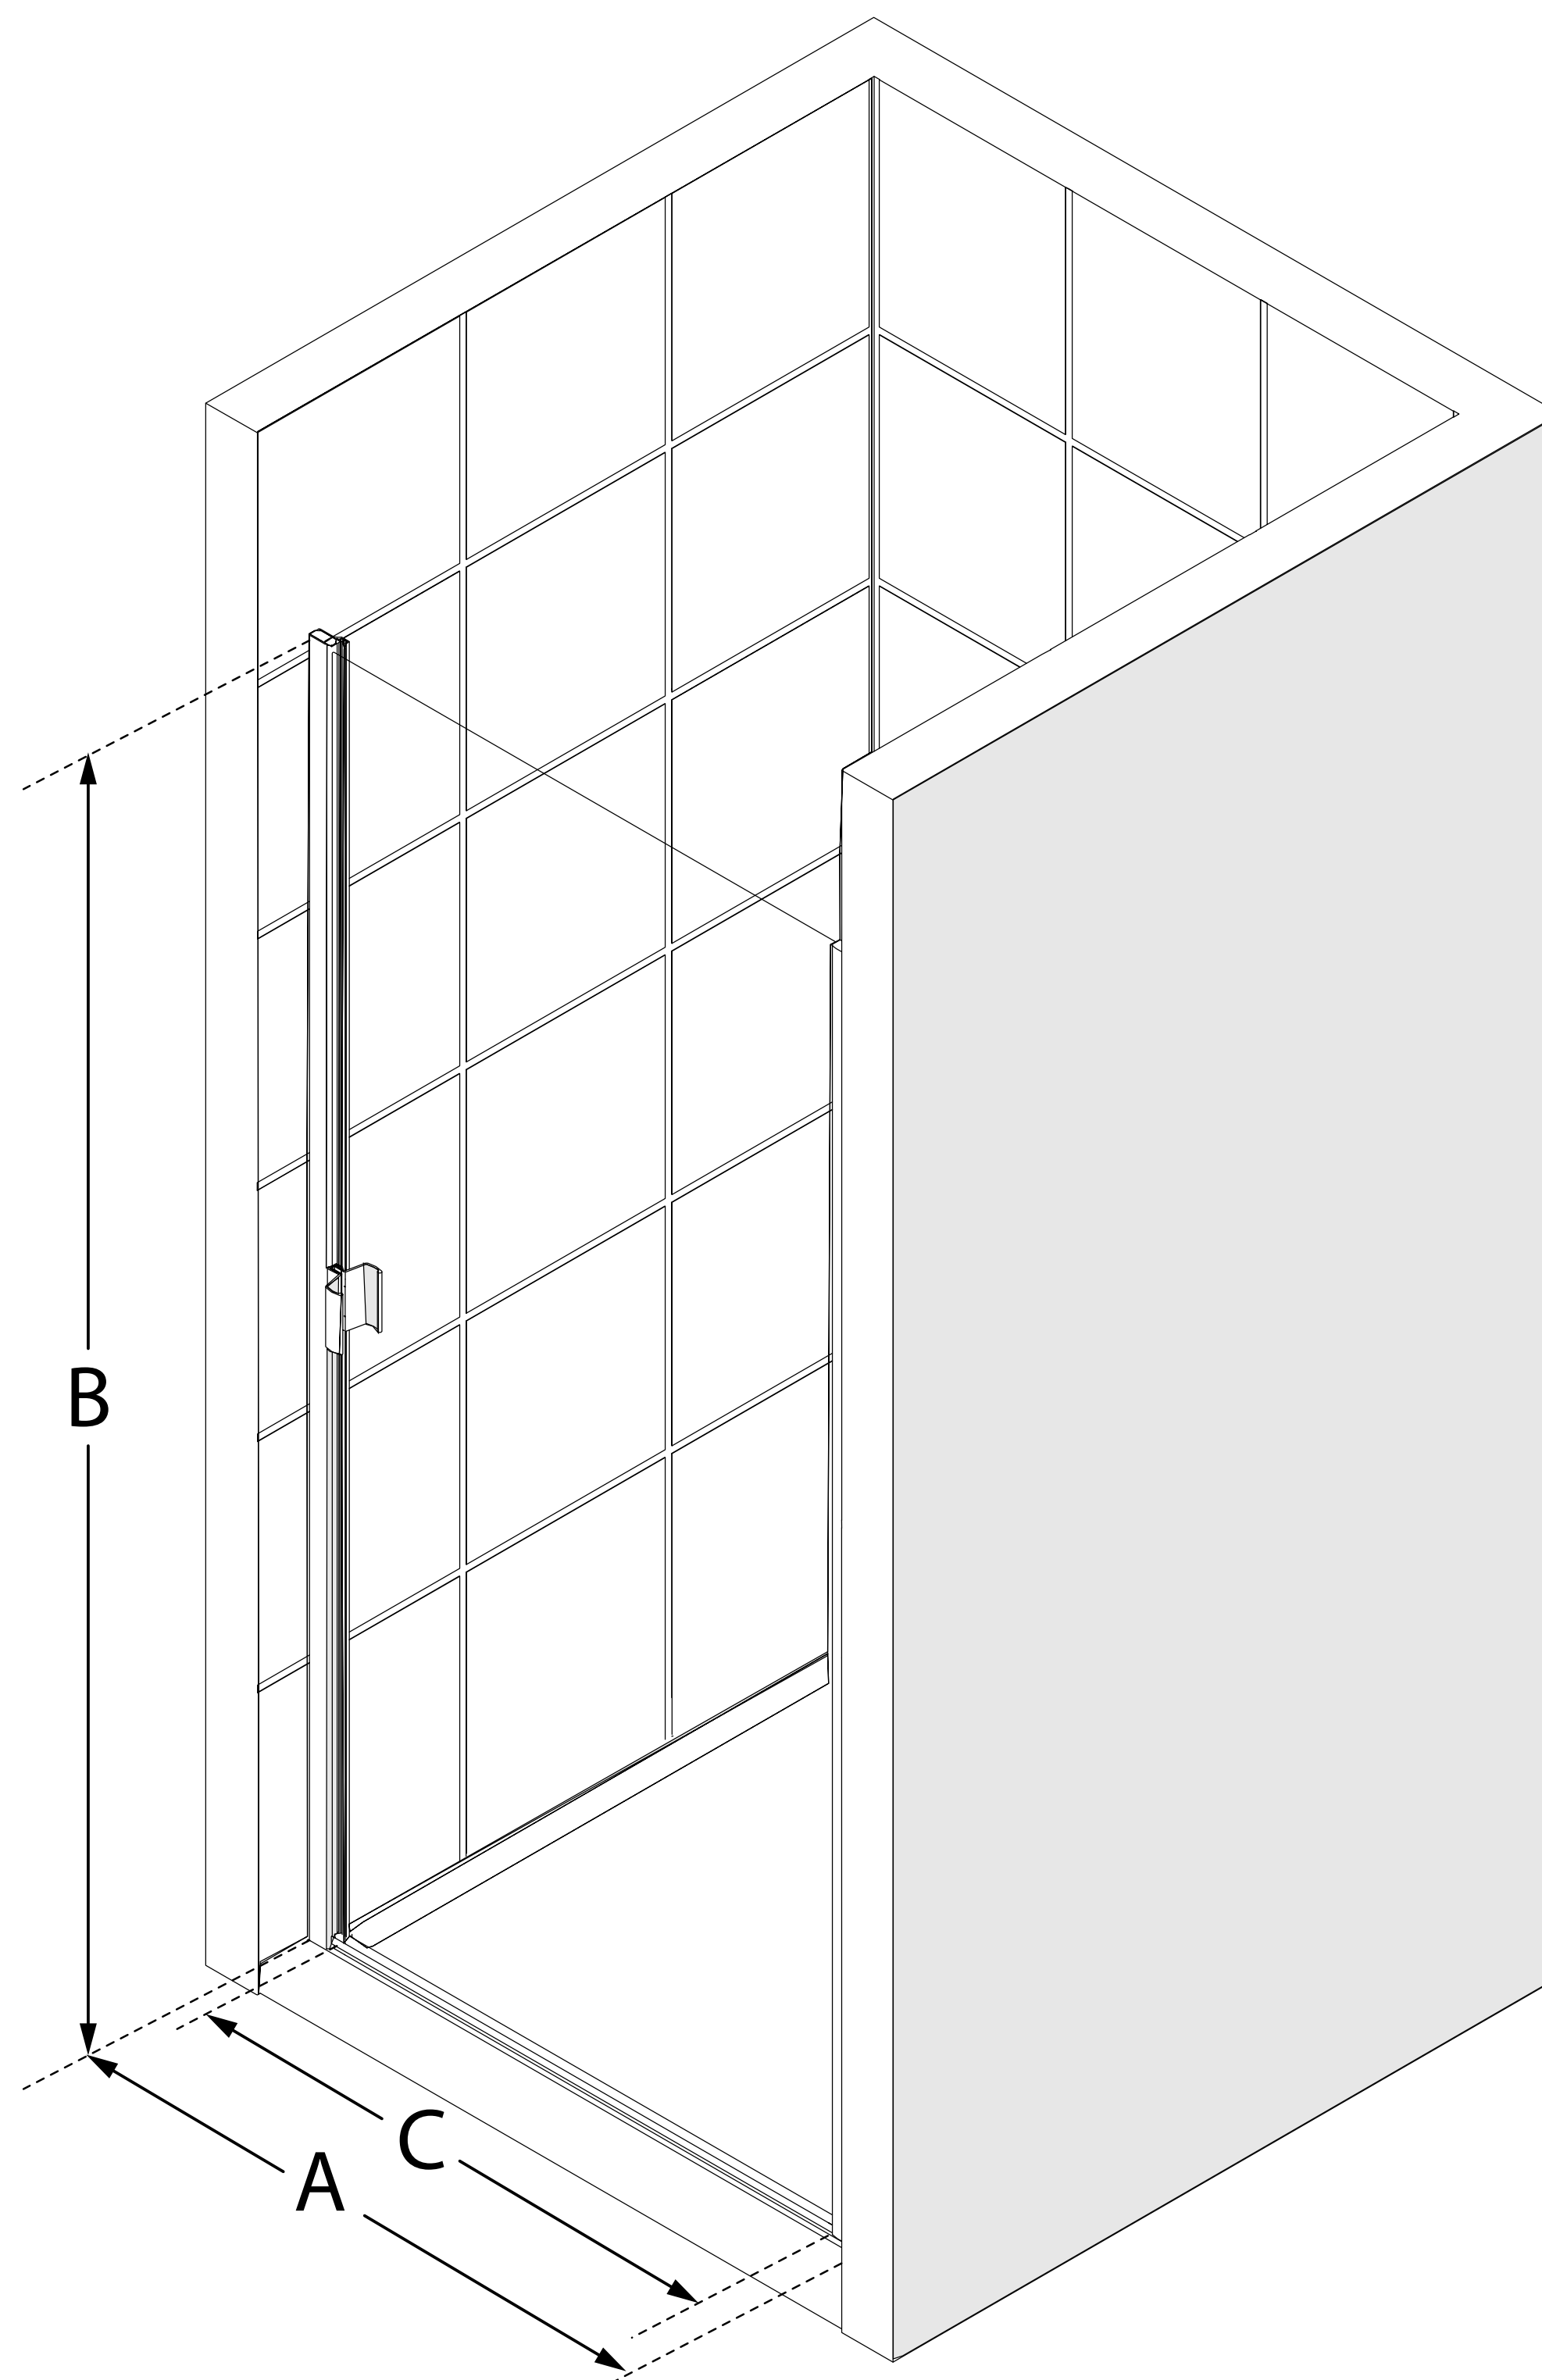

MODEL NUMBER
SDA130W660

**CONFIGURATION
DIMENSIONS:**

A: MODEL WIDTH

30-31 in.

B: MODEL HEIGHT

66 5/8 in.

C1: ACCESS WIDTH

25 3/4 in.

C2: ACCESS HEIGHT

100 in.

D: DOOR WIDTH

30 in.

**MINIMUM THRESHOLD
REQUIRED**

1 in.

DRILLING REQUIRED

No