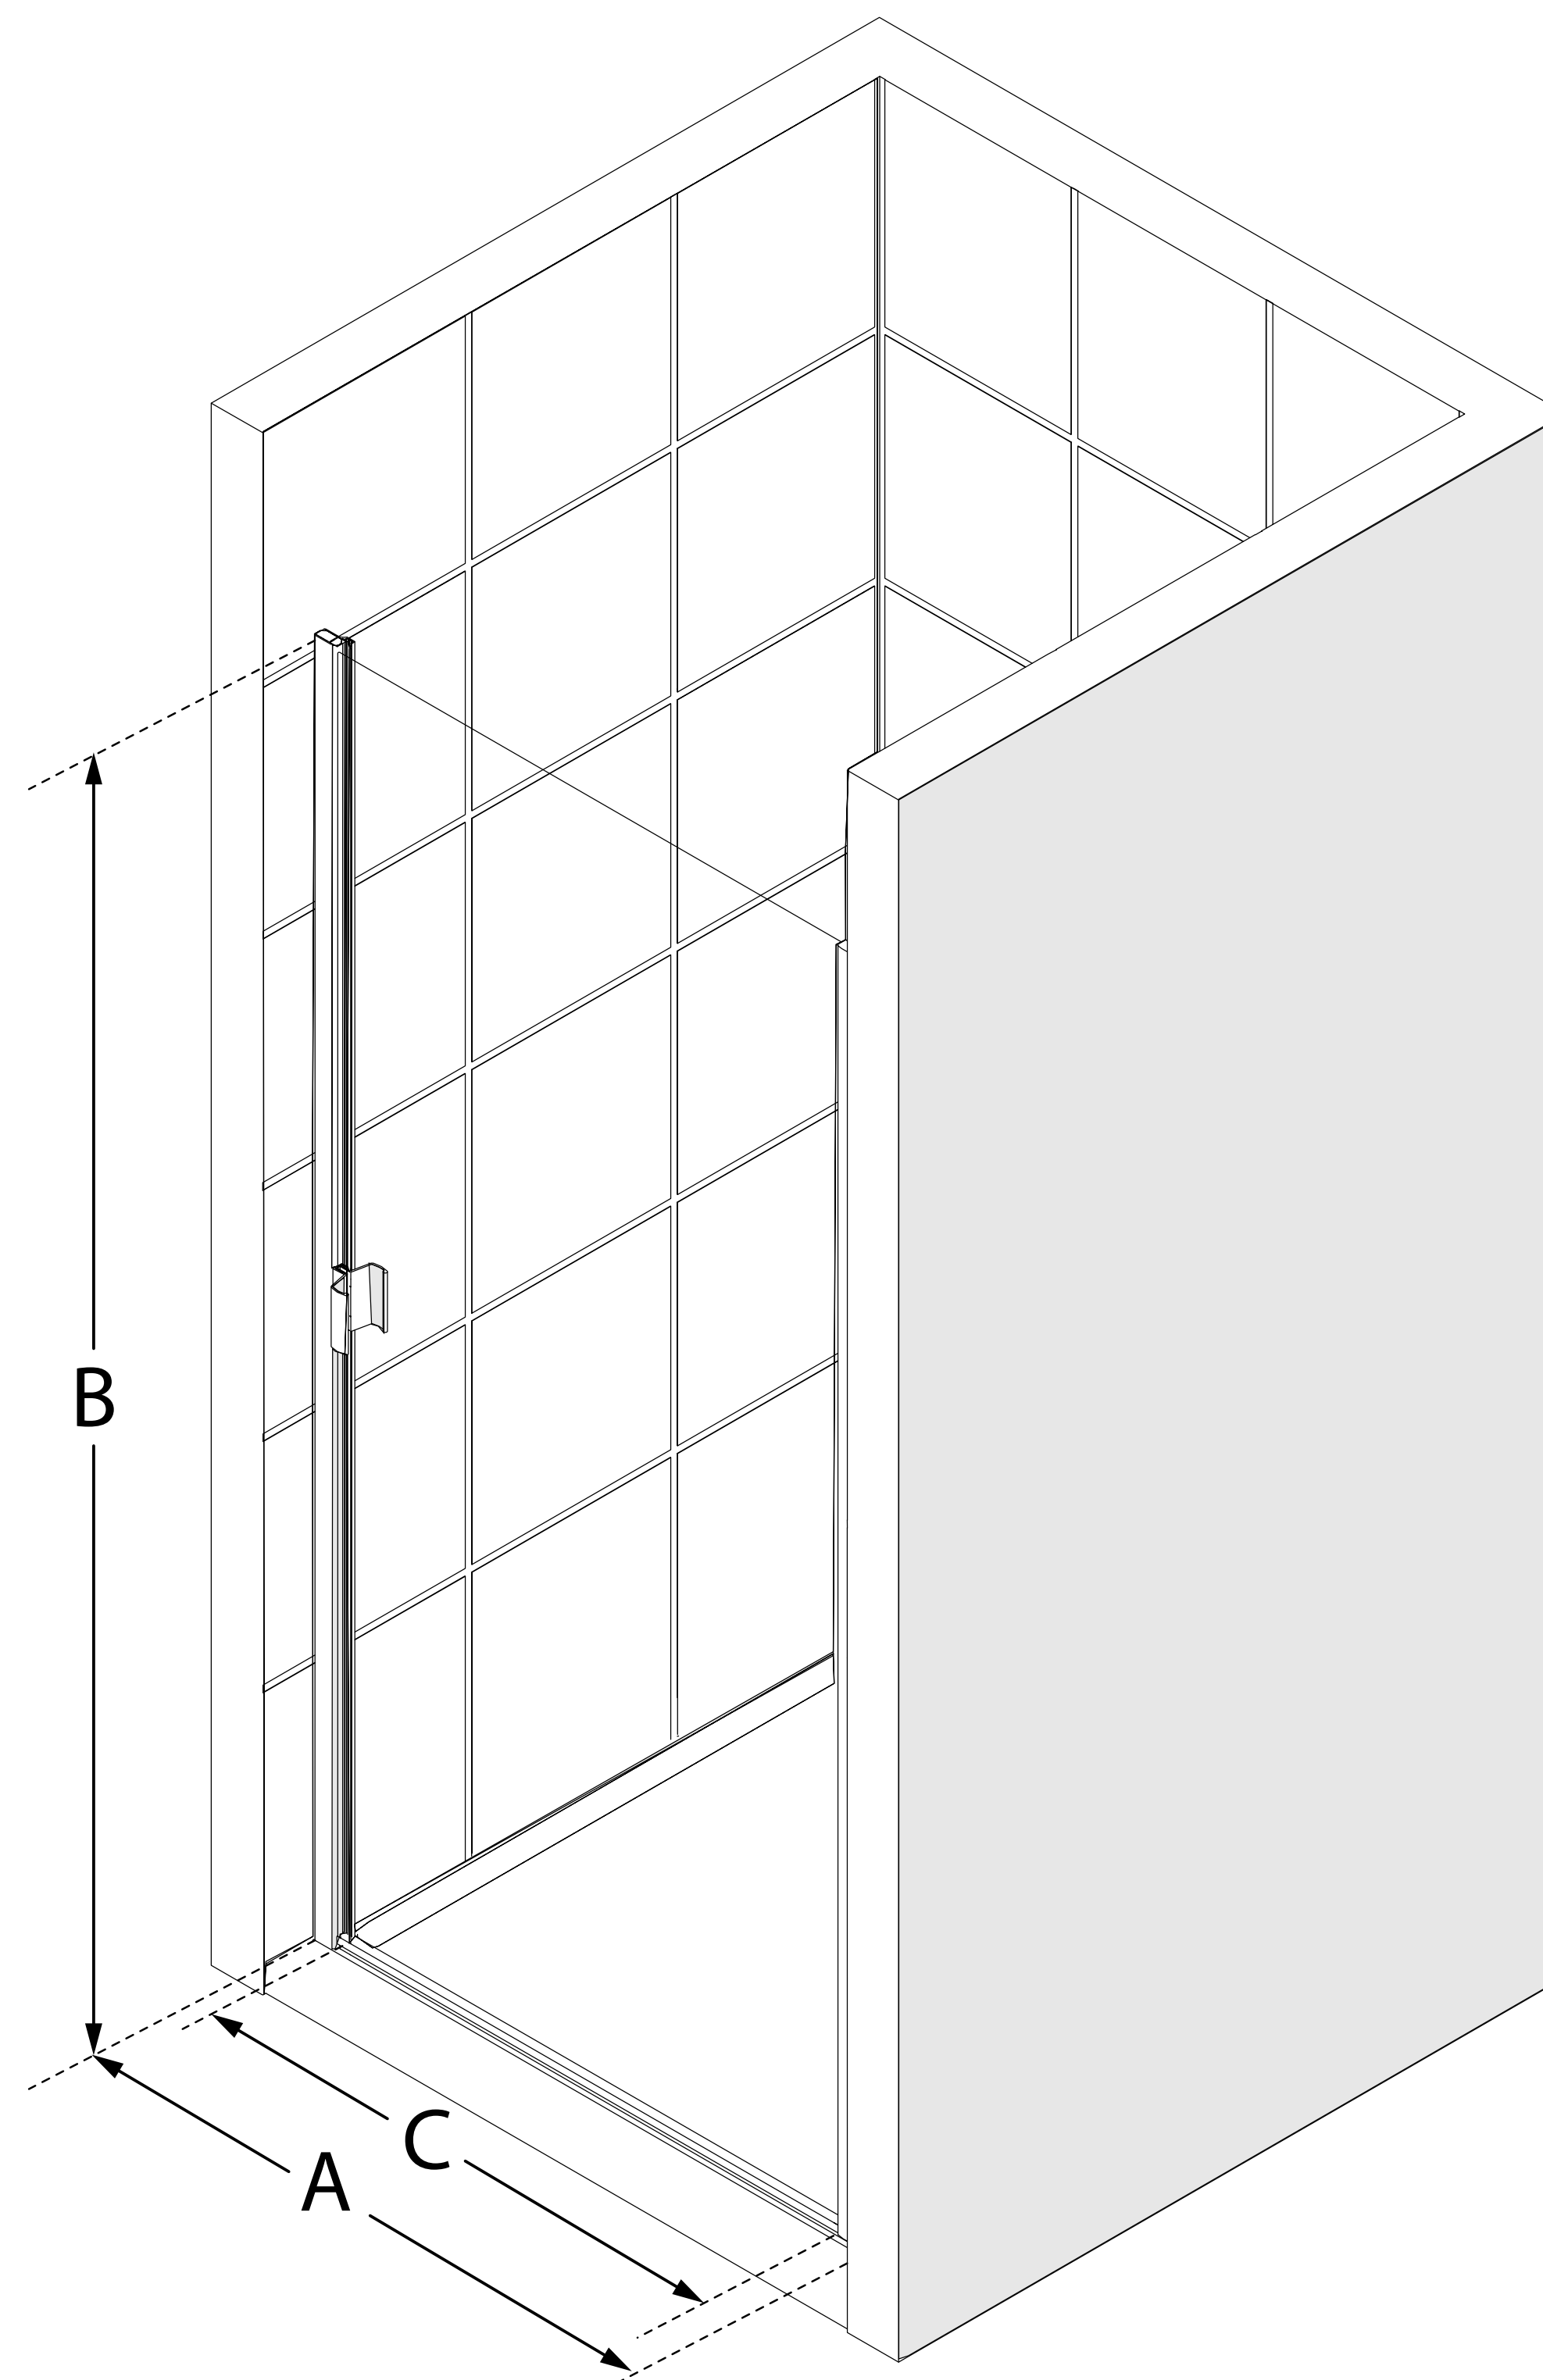

MODEL NUMBER
SDA128W660

**CONFIGURATION
DIMENSIONS:**

A: MODEL WIDTH

28-29 in.

B: MODEL HEIGHT

66 5/8 in.

C1: ACCESS WIDTH

23 3/4 in.

C2: ACCESS HEIGHT

100 in.

D: DOOR WIDTH

28 in.

**MINIMUM THRESHOLD
REQUIRED**

1 in.

DRILLING REQUIRED

No