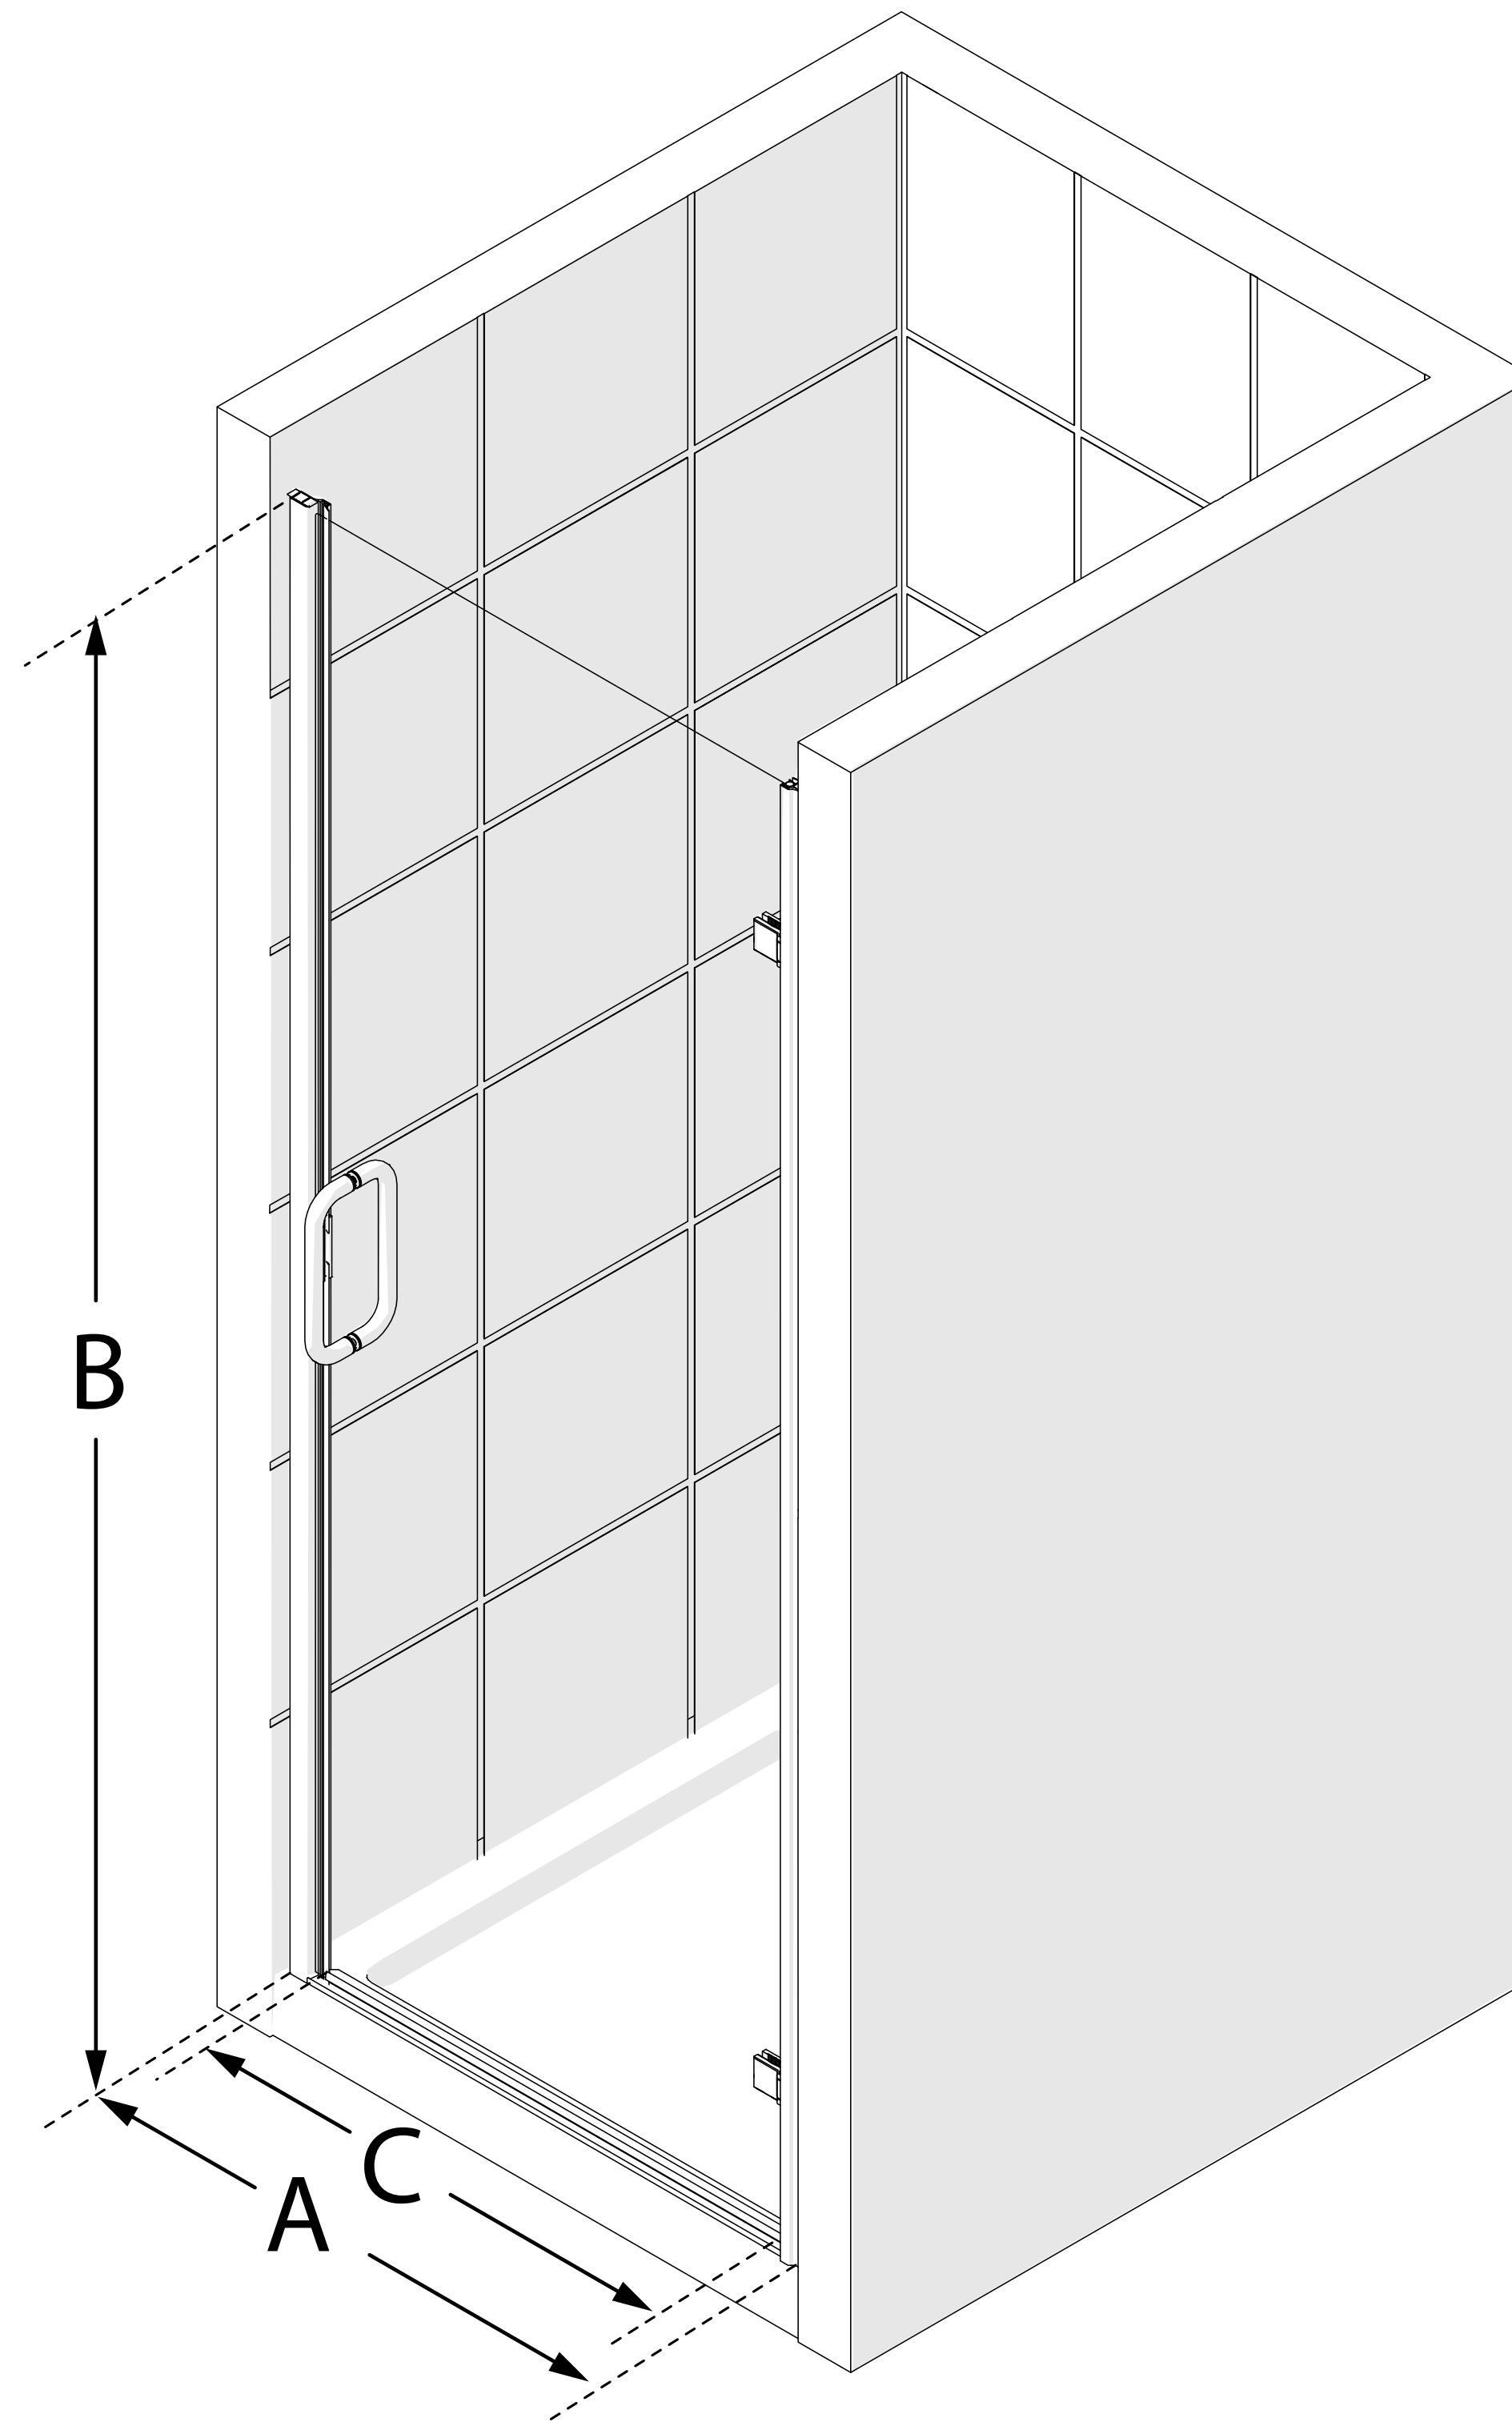

MODEL NUMBER
SDA233W720

**CONFIGURATION
DIMENSIONS:**

A: MODEL WIDTH

33-34 in.

B: MODEL HEIGHT

72 5/8 in.

C1: ACCESS WIDTH

27 5/16 in.

C2: ACCESS HEIGHT

100

D: DOOR WIDTH

30 3/8 in.

**MINIMUM THRESHOLD
REQUIRED**

1 in.

DRILLING REQUIRED

No