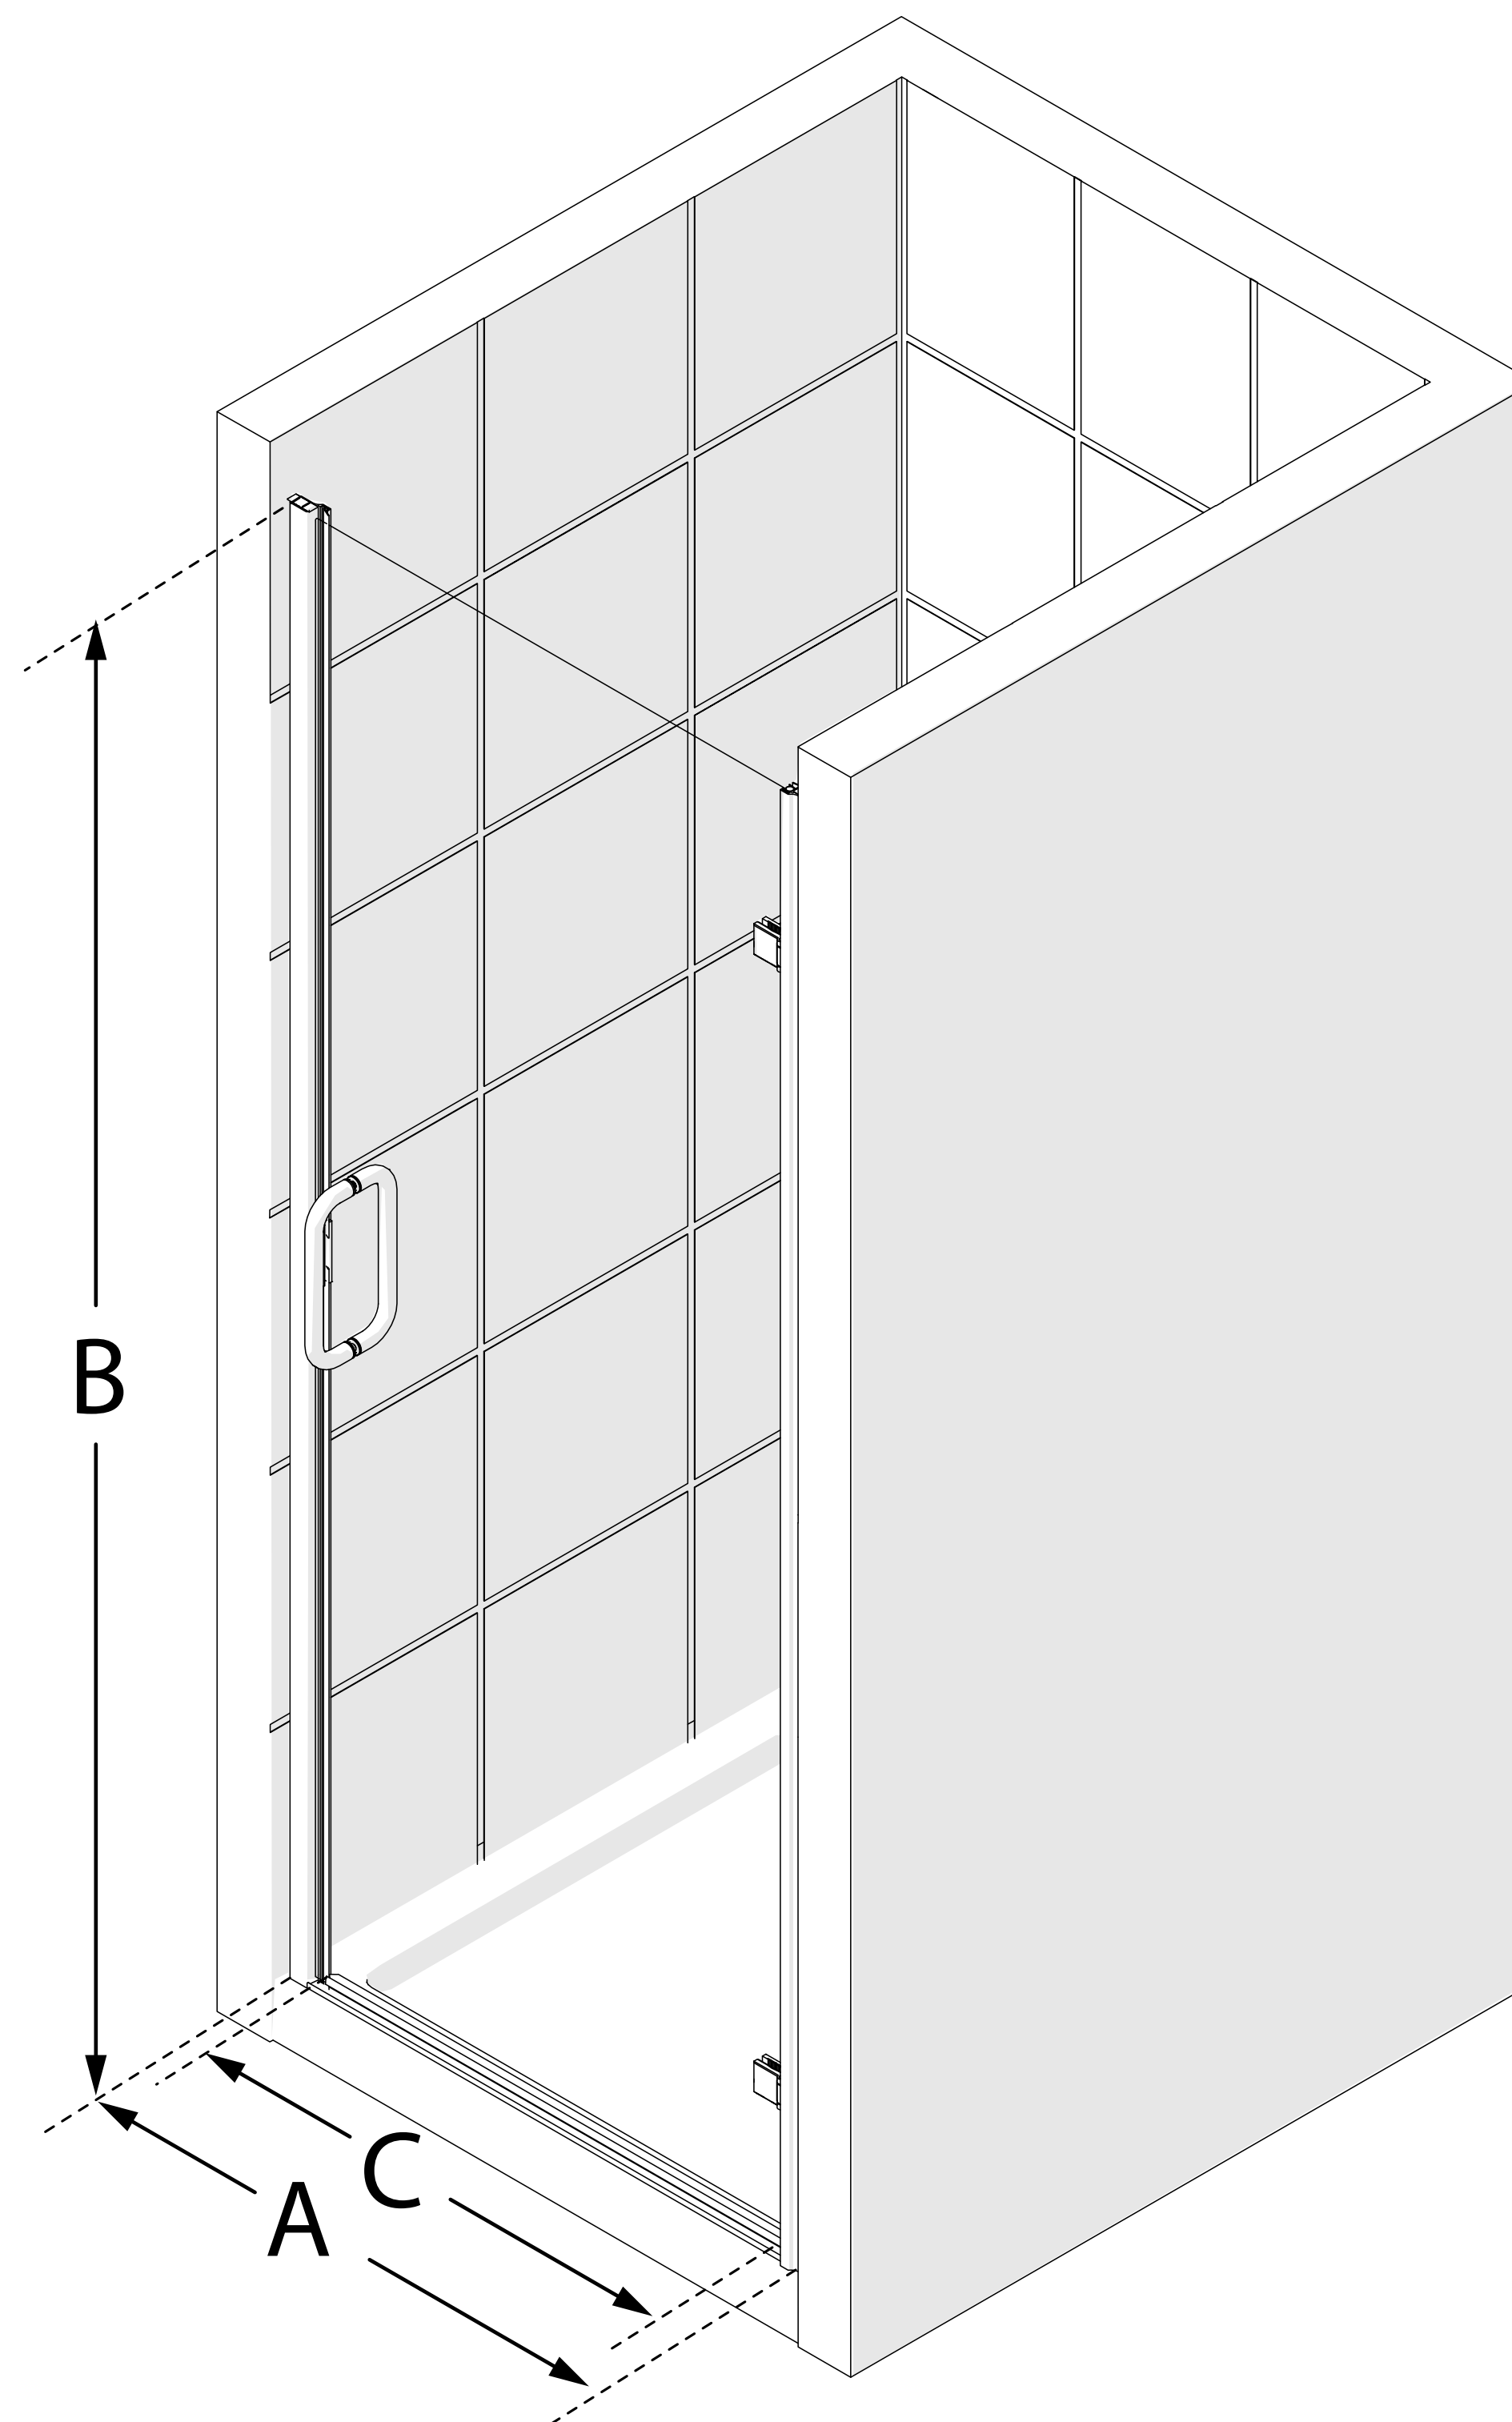

MODEL NUMBER
SDA230W720

**CONFIGURATION
DIMENSIONS:**

A: MODEL WIDTH

30-31 in.

B: MODEL HEIGHT

72 5/8 in.

C1: ACCESS WIDTH

24 5/16 in.

C2: ACCESS HEIGHT

100

D: DOOR WIDTH

27 3/8 in.

**MINIMUM THRESHOLD
REQUIRED**

1 in.

DRILLING REQUIRED

No