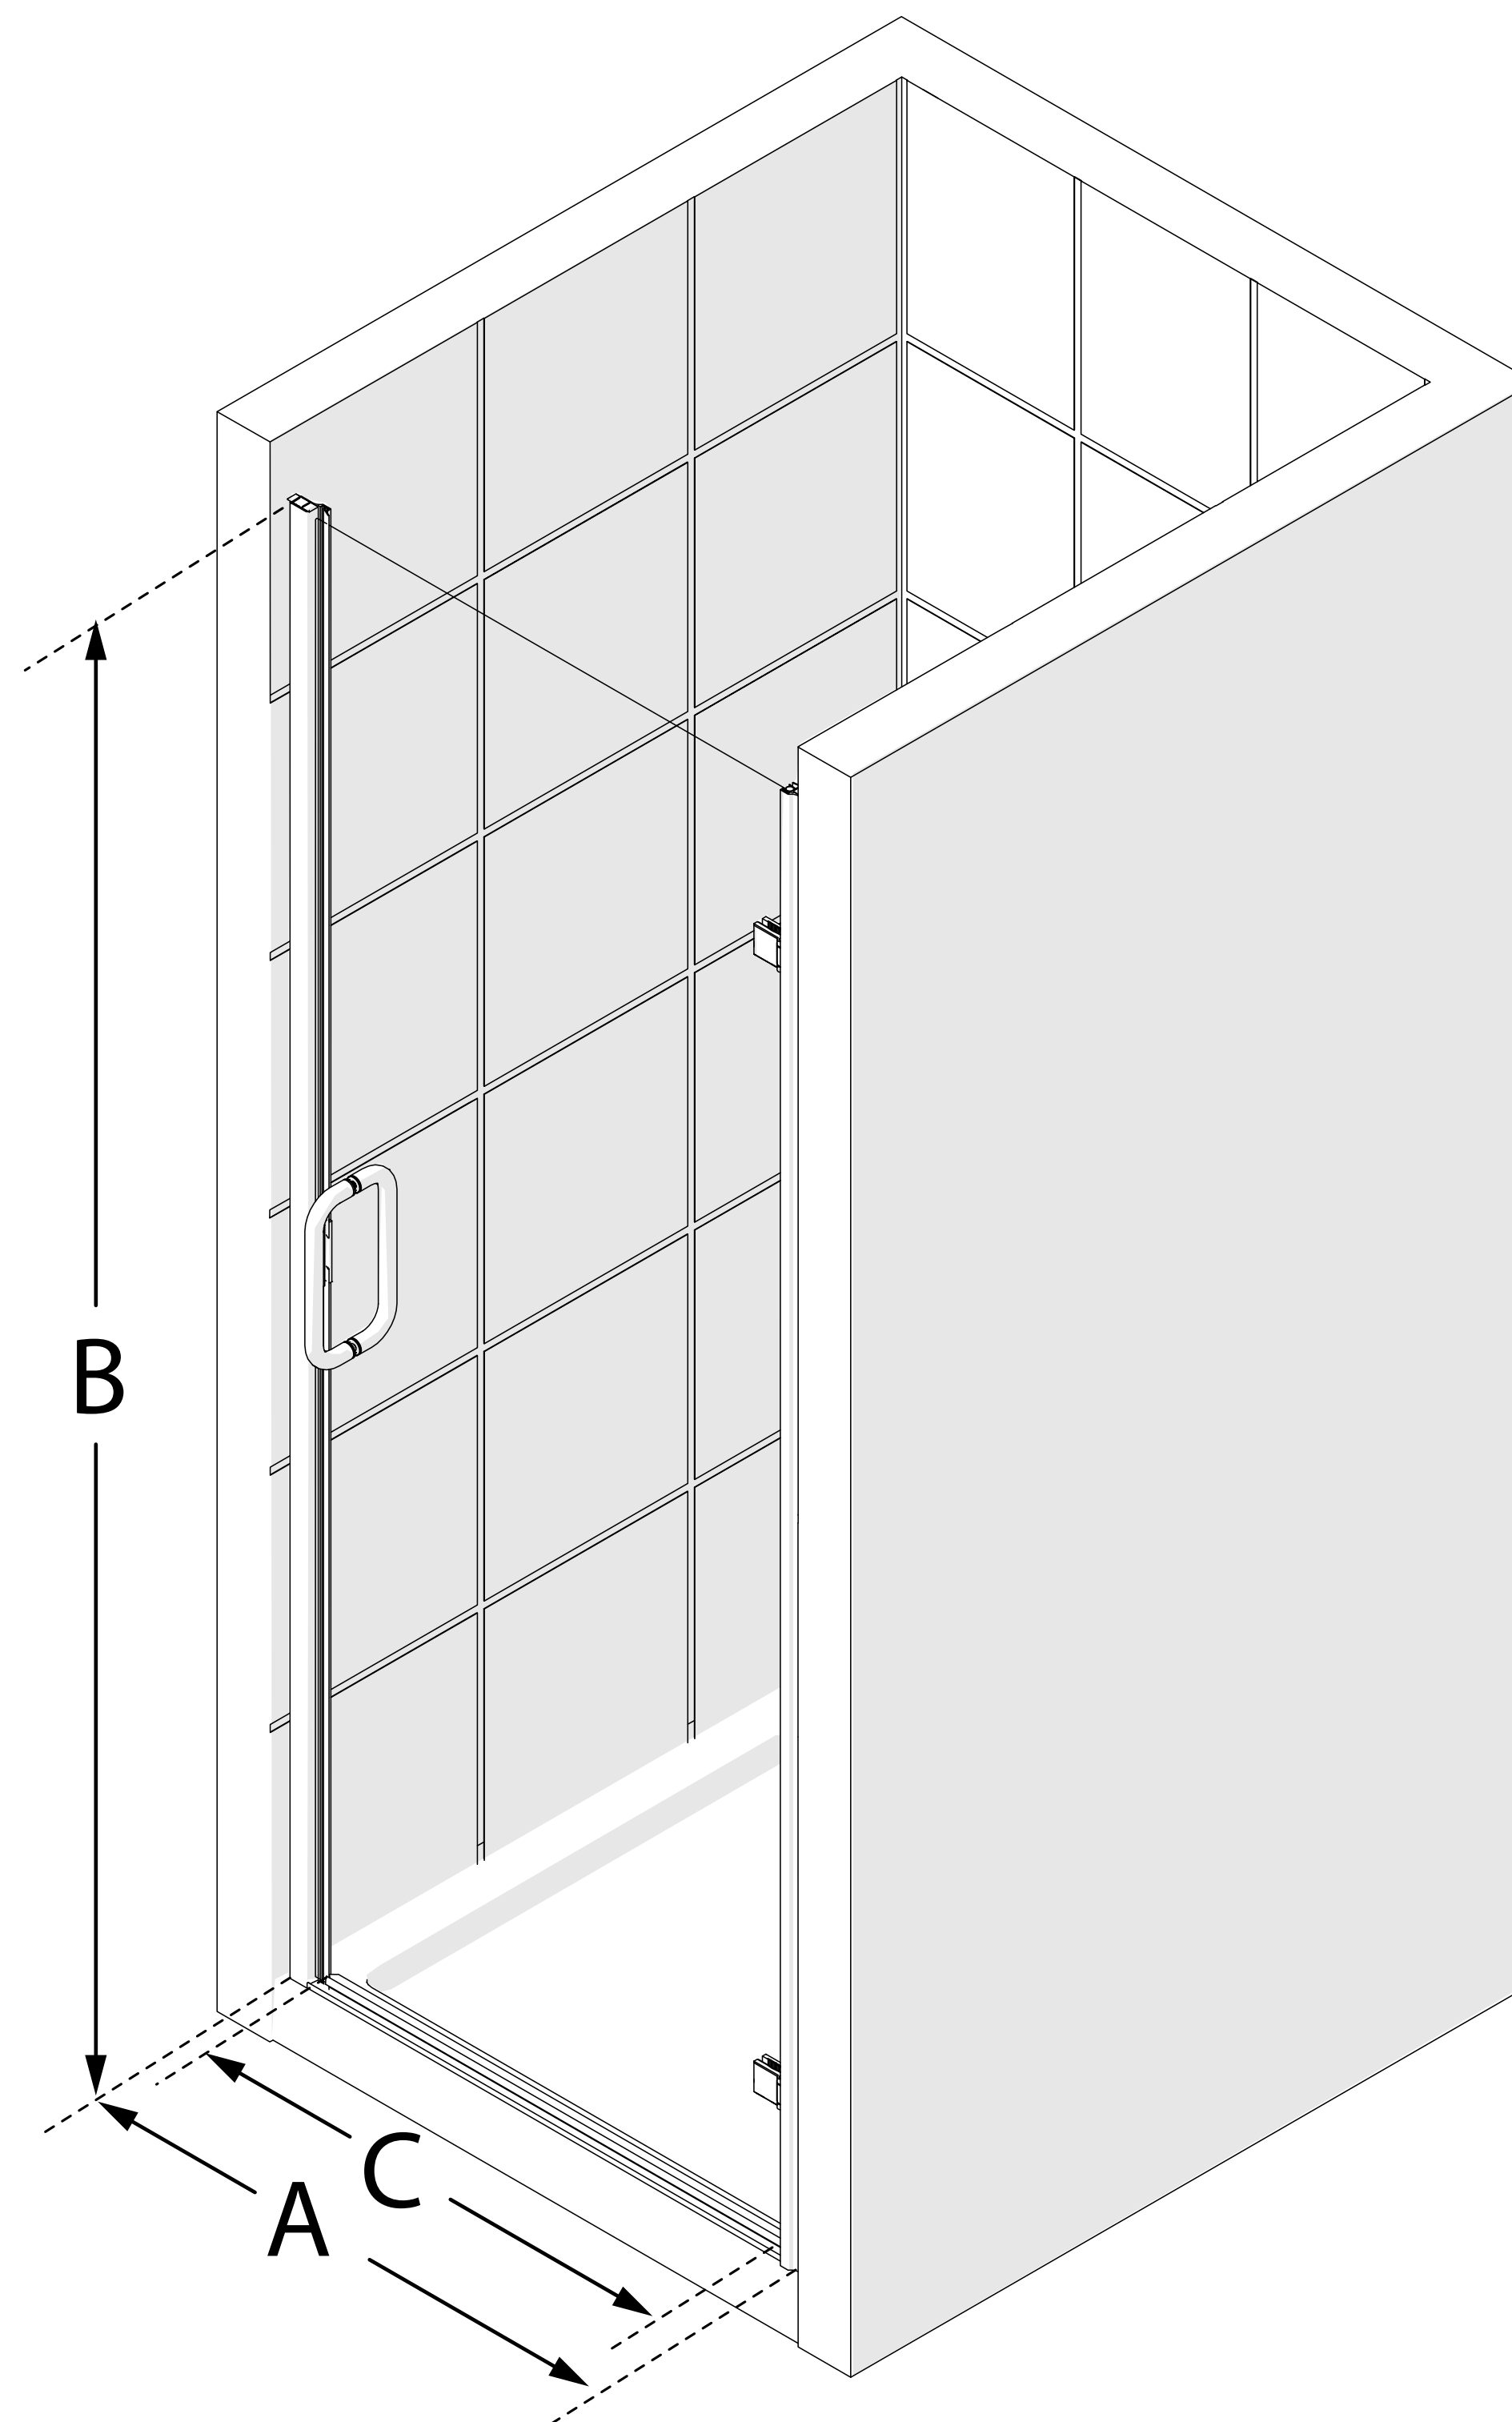

MODEL NUMBER
SDA224W720

**CONFIGURATION
DIMENSIONS:**

A: MODEL WIDTH

24-25 in.

B: MODEL HEIGHT

72 5/8 in.

C1: ACCESS WIDTH

18 5/16 in.

C2: ACCESS HEIGHT

100

D: DOOR WIDTH

21 3/8 in.

**MINIMUM THRESHOLD
REQUIRED**

1 in.

DRILLING REQUIRED

No