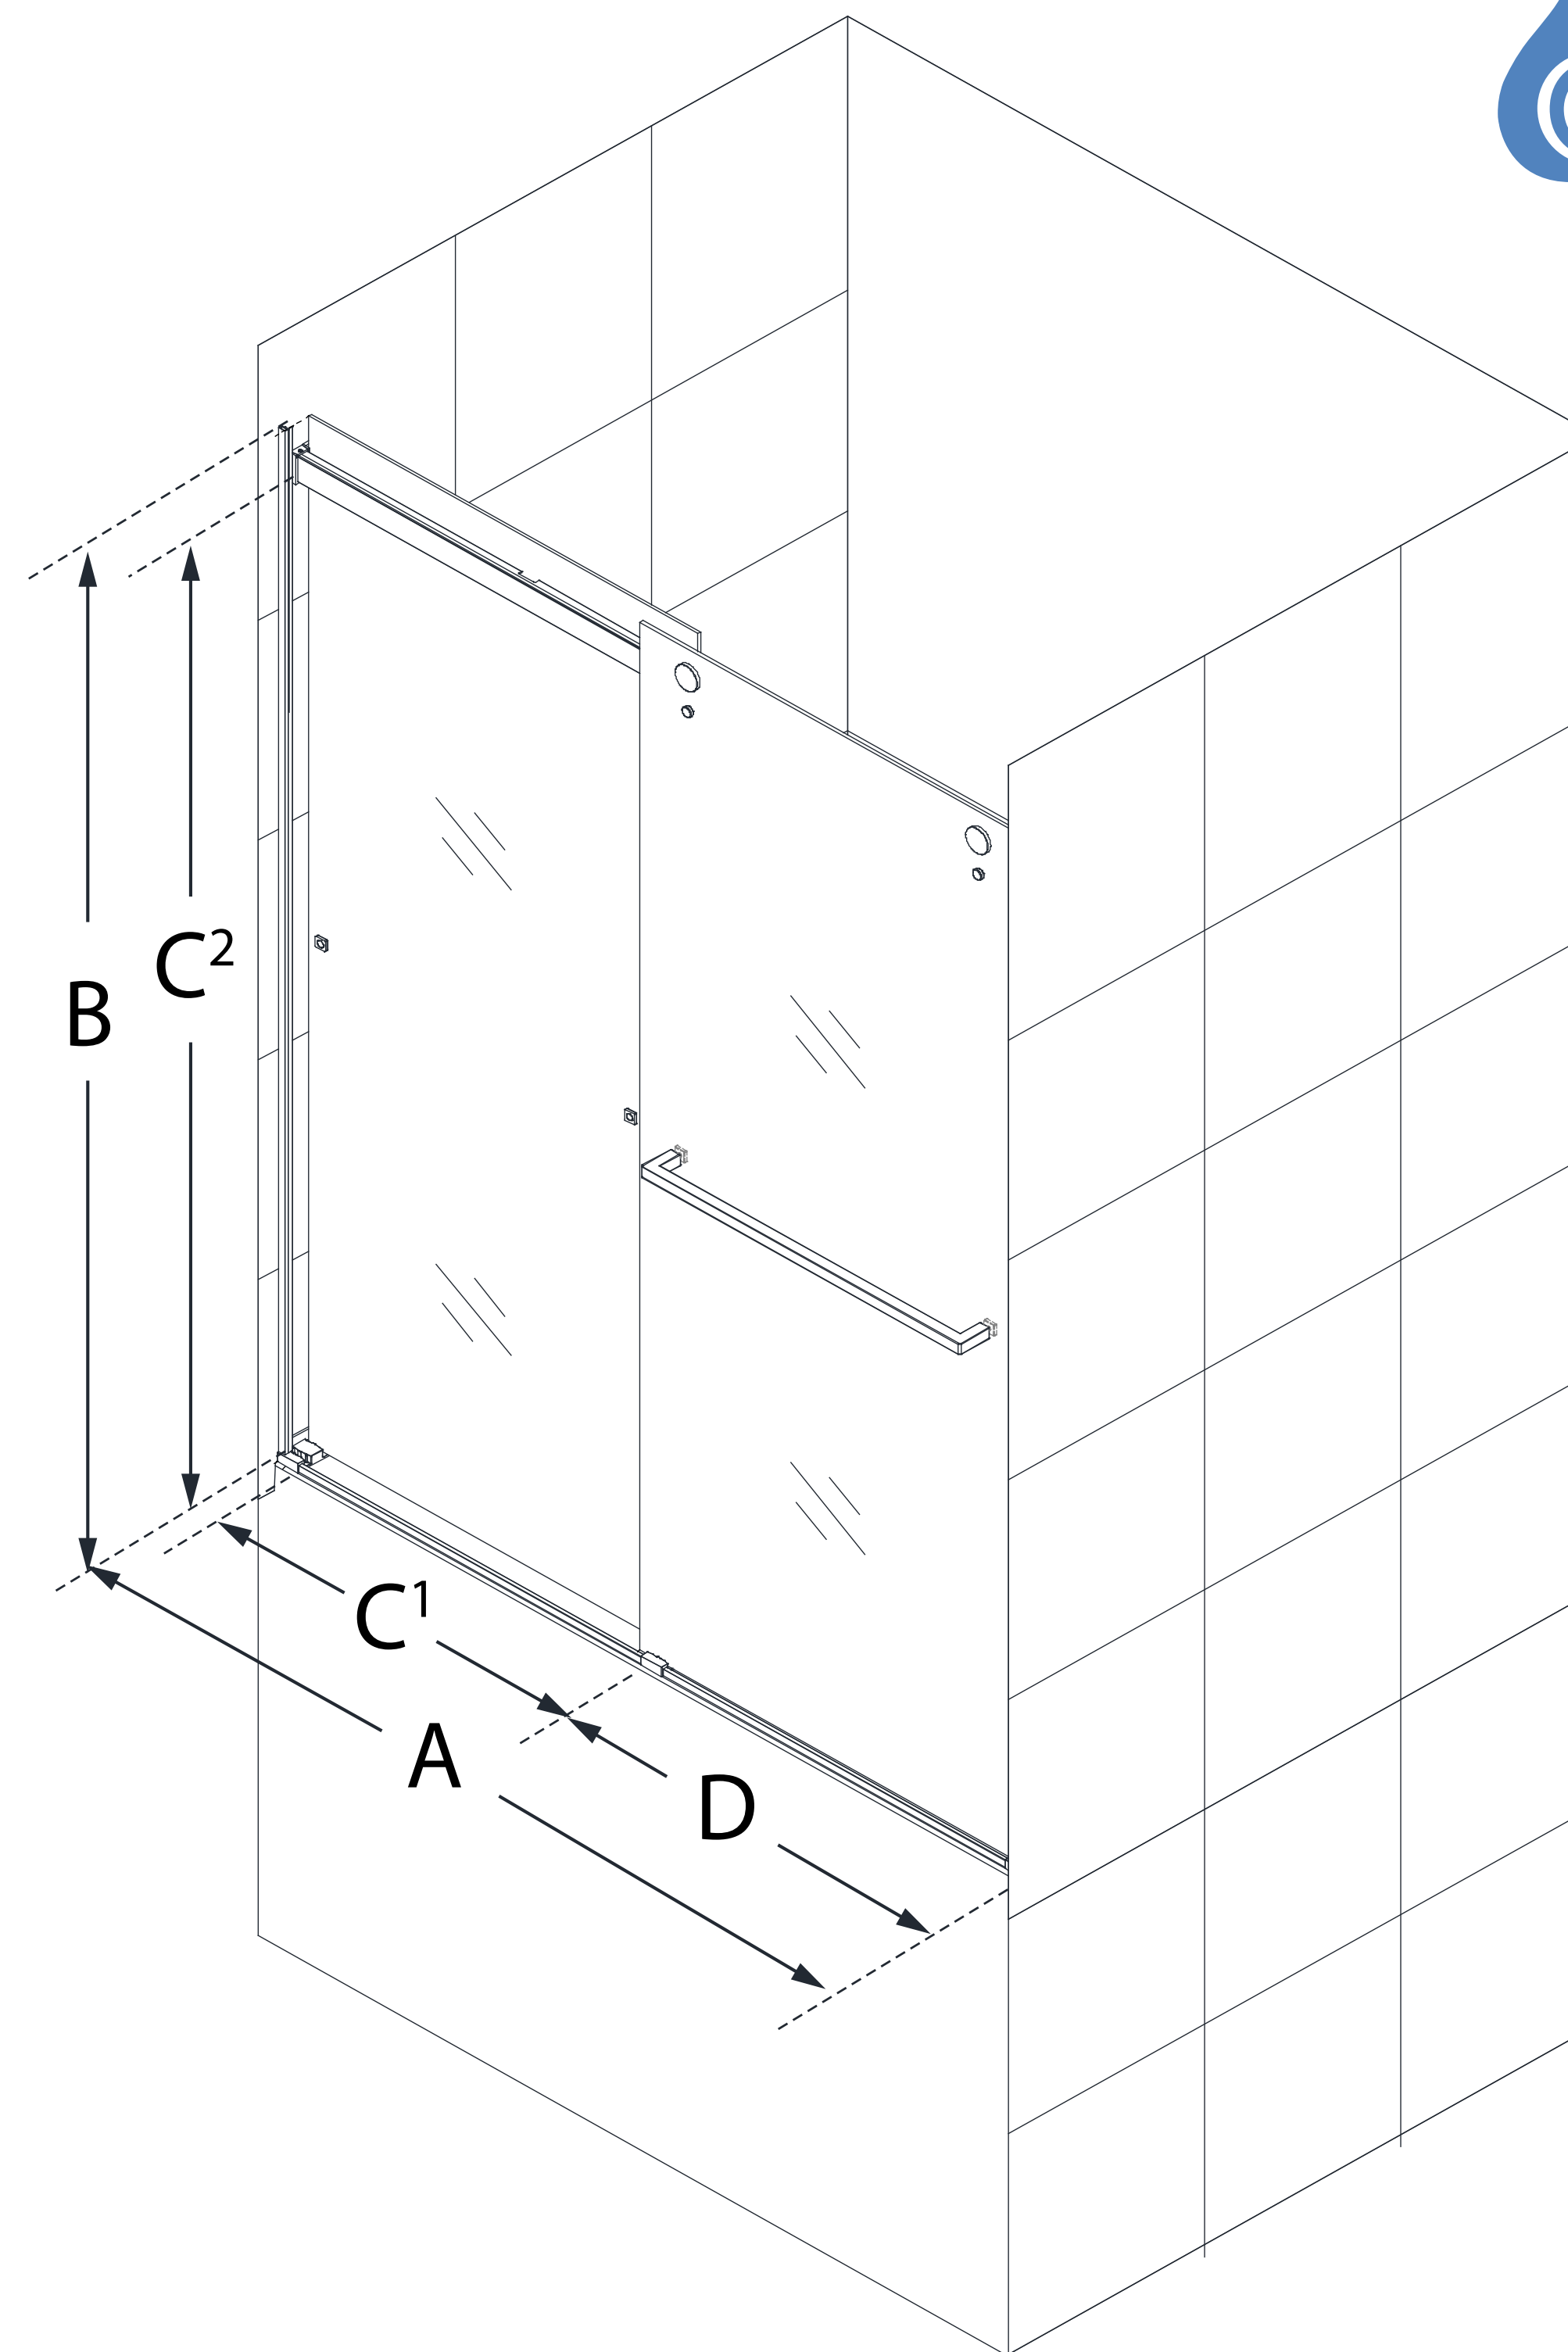

MODEL NUMBER
TDES60W600

**CONFIGURATION
DIMENSIONS:**

A: MODEL WIDTH

56 - 60 in.

B: MODEL HEIGHT

60 in.

C1: ACCESS WIDTH

24 - 28 in.

C2: ACCESS HEIGHT

55 1/4 in.

D: DOOR WIDTH

31 5/16 in.

CUSTOMIZATION

Yes

**MINIMUM THRESHOLD
REQUIRED**

2 3/4